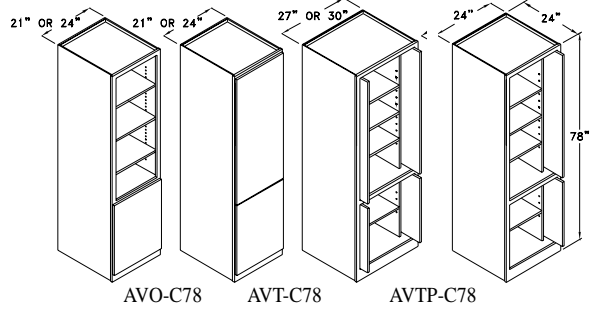

AUDIO VISUAL OPEN - STYLE C - AVO-C AUDIO VISUAL - STYLE C - AVT-C AUDIO VISUAL W/POCKET DOORS - STYLE C - AVTP-C