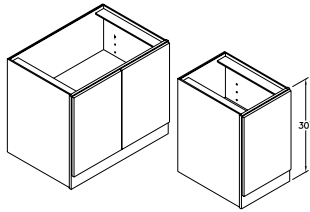

# Home & Office TBK3084-12

Code Width Height Depth

•Standard Tall Home & Office cabinet height is 78", 84", 90" or 96".  
 •Most 24" wide cabinets are available with 1 or 2 doors.

**BASE TV CABINET - BTV**

Heights Available: 42" & 48"  
 Widths Available: 36", 42" & 48"

**HUTCH BASE - HB**

Widths Available: 18", 21", 24-1", 24-2", 27", 30", 33", 36", 39", 42", 45" & 48"

**HUTCH BASE W/ DRAWERS - HBD**

Widths Available: 18", 21", 24", 27", 30", 33", 36", 39" & 42"