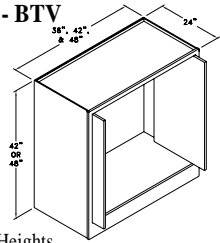

# Home & Office TBK3084-12

Code Width Height Depth

•Standard Tall Home & Office cabinet height is 78", 84", 90" or 96".  
 •Most 24" wide cabinets are available with 1 or 2 doors.

**BASE TV CABINET - BTV**

Heights Available: 42" & 48"  
 Widths Available: 36", 42" & 48"

**HUTCH BASE - HB**

Widths Available: 18", 21", 24-1", 24-2", 27", 30", 33", 36", 39", 42", 45" & 48"

**HUTCH BASE W/ DRAWERS - HBD**

Widths Available: 18", 21", 24", 27", 30", 33", 36", 39" & 42"