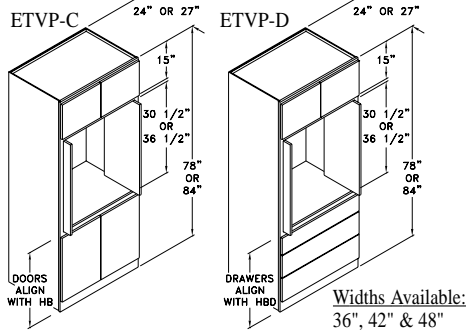

# Home & Office TBK3084-12

Code Width Height Depth

- Standard Tall Home & Office cabinet height is 78", 84", 90" or 96".
- Most 24" wide cabinets are available with 1 or 2 doors.

## ENTERTAINMENT TV CABINET W/POCKET DOORS - STYLE C & D - ETVP-C & ETVP-D

**DESK FILE DRAWER - D1FD**

Widths Available: 18", 21" & 24"

**DESK TWO FILE DRAWER - D2FD**

Widths Available: 18", 21" & 24"

**DESK BASE CABINET - DBC**

Widths Available: 12", 15", 18", 21", 24-1", 24-2", 27", 30", 33" & 36"