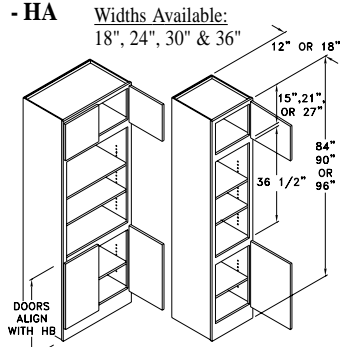

*FURNITURE HUTCH STYLE A