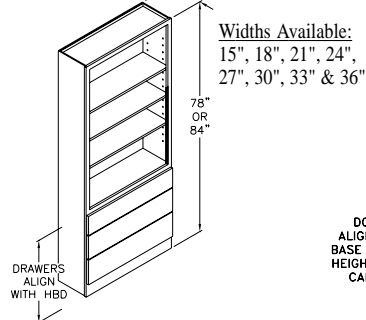

*TALL HUTCH W/ DRAWERS