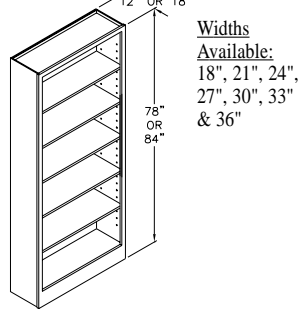

*TALL BOOKSHELF CAB'T