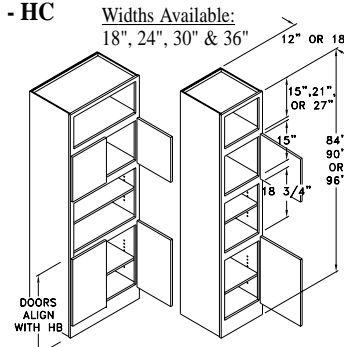

*FURNITURE HUTCH STYLE C