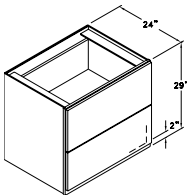

# Home & Office TBK3084-12

Code Width Height Depth

•Standard Tall Home & Office cabinet height is 78", 84", 90" or 96".  
 •Most 24" wide cabinets are available with 1 or 2 doors.

**BASE TV CABINET - BTV**

Heights Available: 42" & 48"  
 Widths Available: 36", 42" & 48"

**HUTCH BASE - HB**

Widths Available: 18", 21", 24-1", 24-2", 27", 30", 33", 36", 39", 42", 45" & 48"

**HUTCH BASE W/ DRAWERS - HBD**

Widths Available: 18", 21", 24", 27", 30", 33", 36", 39" & 42"

**PLASMA TV BASE CONSOLE - PCON**

Widths Available: 42", 45", 48", 51", 54", 57", 60", 63" & 66"

**WIDE FILE DRAWER - FDW**

Widths Available: 27", 30", 33" & 36"

**TALL FILE DRAWER - FDT**

Widths Available: 18", 21", 24", 27", 30", 33" & 36"