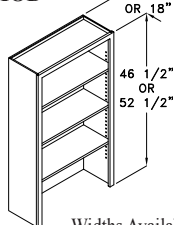

TV BRIDGE STYLE A - TVBA
TV BRIDGE STYLE B - TVBB

Heights Available:
 12" & 15"

Widths Available:
 48", 54", 60", 66" & 72"

*Optional decorative valances may be specified if desired.

BOOK SHELF - BSH

Widths Available:
 24", 30", 36", 39" & 42"

HUTCH TOP - HT

Widths Available:
 18", 21", 24-1", 24-2", 27",
 30", 33", 36" & 42"

***HUTCH DISPLAY W/ DRW. - HDD**

Widths Available:
 18", 21", 24", 27", 30",
 33", 36" & 42"

***HUTCH OPEN DISPLAY - HOD**

Widths Available:
 18", 21", 24", 27",
 30", 33", 36" & 42"

HUTCH TOP W/ DRAWER - HTD

Widths Available:
 18", 21", 24-1", 24-2", 27",
 30", 33", 36" & 42"

Other Rooms TBK188412

•Standard Other Room cabinet height is 78", 84", 90" or 96".
 •Most 24" wide cabinets are available with 1 or 2 doors.

HUTCH BASE - HB

Widths Available:
 18", 21", 24-1", 24-2",
 27", 30", 33", 36" & 42"

**HUTCH BASE COMBO A - HBCA
 HUTCH BASE COMBO B - HBCB**

Widths Available:
 48", 54", 60", 66"
 & 72"

**HUTCH BASE MEDIA
 - HBMED**