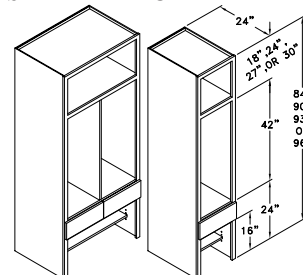

TALL HUTCH MEDIA STORAGE - THMED

TALL CORNER HUTCH - CHUTCH

TALL TV CABINET W/ POCKET DRS FULL HEIGHT - TTVPFH

Widths Available:
 36", 42" & 48"

TALL TV CABINET W/ POCKET DRS & 3 DRWS - TTVP3D

Widths Available:
 36", 42" & 48"

***TALL BOOKSHELF CAB'T - TBK**

Widths Available:
 18", 21", 24", 27",
 30", 33", 36" & 42"

***TALL OPEN HUTCH W/ FHD - TOHFH**

Widths Available:
 18", 21", 24-1", 24-2", 27",
 30", 33", 36" & 42"

***TALL OPEN HUTCH W/ 3 DRAWERS - TOH3D**

Widths Available:
 18", 21", 24", 27", 30",
 33", 36" & 42"

***TALL LOCKER CABINET STYLE A - TLCA**

Widths Available:
 18", 21", 24", 36" & 42"

***TALL LOCKER CABINET STYLE B - TLBC**

Widths Available:
 18", 21", 24", 36" & 42"

BASE LOCKER CABINET STYLE A - BLCA

Widths Available:
 18", 21", 24", 36" & 42"

BASE LOCKER CABINET STYLE B - BLCB

Widths Available:
 18", 21", 24", 36" & 42"

TV BRIDGE OPEN - TVBO

Heights Available:
 12" & 15"