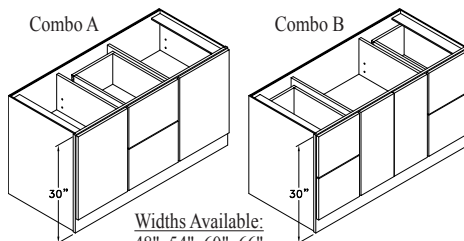

**DESK PRINT STATION
 - DPS**

Width Available: 24"

**HUTCH BASE 3
 DRAWERS - HB3D**

Widths Available:
 18", 21", 24", 27",
 30", 33", 36" & 42"

**HUTCH BASE 3 DRAWER COMBO A - HB3DCA
 HUTCH BASE 3 DRAWER COMBO B - HB3DCB**

Widths Available:
 48", 54", 60", 66"
 & 72"

**TALL CHEST OF 4 DRWS
 - TC4D**

Widths Available:
 24", 30" & 36"

**TALL CHEST OF 8 DRWS
 - TC8D**

Widths Available:
 30" & 36"

**HUTCH BASE DEEP DRW.
 - HBDD**

Widths Available:
 18", 21", 24", 27",
 30", 33", 36" & 42"

**HUTCH BASE DEEP DRW. COMBO A - HBDDCA
 HUTCH BASE DEEP DRW. COMBO B - HBDDCB**

Widths Available:
 48", 54", 60", 66"
 & 72"

**WIDE FILE DRAWER
 - FDW**