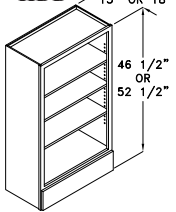

BASE LOCKER CABINET STYLE A - BLCA

Widths Available:
 18", 21", 24", 36" & 42"

BASE LOCKER CABINET STYLE B - BLCB

Widths Available:
 18", 21", 24", 36" & 42"

TV BRIDGE OPEN - TVBO

Heights Available:
 12" & 15"

TV BRIDGE STYLE A - TVBA
TV BRIDGE STYLE B - TVBB

Heights Available:
 12" & 15"

Widths Available:
 48", 54", 60", 66" & 72"

*Optional decorative valances may be specified if desired.

BOOK SHELF - BSH

Widths Available:
 24", 30", 36", 39" & 42"

HUTCH TOP - HT

Widths Available:
 18", 21", 24-1", 24-2", 27",
 30", 33", 36" & 42"

***HUTCH DISPLAY W/ DRW. - HDD**

Widths Available:
 18", 21", 24", 27", 30",
 33", 36" & 42"

***HUTCH OPEN DISPLAY - HOD**

Widths Available:
 18", 21", 24", 27",
 30", 33", 36" & 42"

HUTCH TOP W/ DRAWER - HTD

Widths Available:
 18", 21", 24-1", 24-2", 27",
 30", 33", 36" & 42"

Other Rooms TBK188412

•Standard Other Room cabinet height is 78", 84", 90" or 96".
 •Most 24" wide cabinets are available with 1 or 2 doors.