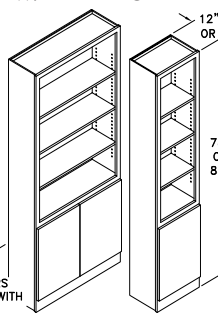

Widths Available:
 18", 21", 24-1", 24-2",
 27", 30", 33", 36" & 42"

TALL HUTCH W/ 3 DRWS - TH3D

Widths Available:
 18", 21", 24-1", 24-2",
 27", 30", 33", 36" & 42"

TALL HUTCH W/ DEEP DRS - THDD

Widths Available:
 18", 21", 24-1", 24-2",
 27", 30", 33", 36" & 42"

TALL HUTCH MEDIA STORAGE - THMED

TALL CORNER HUTCH - CHUTCH

TALL TV CABINET W/ POCKET DRS FULL HEIGHT - TTVPFH

Widths Available:
 36", 42" & 48"

TALL TV CABINET W/ POCKET DRS & 3 DRWS - TTVP3D

Widths Available:
 36", 42" & 48"

***TALL BOOKSHELF CAB'T - TBK**

Widths Available:
 18", 21", 24", 27",
 30", 33", 36" & 42"

***TALL OPEN HUTCH W/ FHD - TOHFH**

Widths Available:
 18", 21", 24-1", 24-2", 27",
 30", 33", 36" & 42"

***TALL OPEN HUTCH W/ 3 DRAWERS - TOH3D**

Widths Available:
 18", 21", 24", 27", 30",
 33", 36" & 42"

***TALL LOCKER CABINET STYLE A - TLCA**

Widths Available:
 18", 21", 24", 36" & 42"

***TALL LOCKER CABINET STYLE B - TLBC**

Widths Available:
 18", 21", 24", 36" & 42"