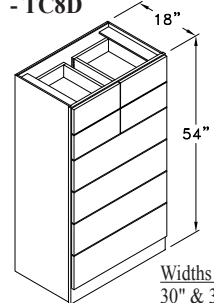

HUTCH BASE - HB

Widths Available:
 18", 21", 24-1", 24-2",
 27", 30", 33", 36" & 42"

**HUTCH BASE COMBO A - HBCA
 HUTCH BASE COMBO B - HBCB**

Widths Available:
 48", 54", 60", 66"
 & 72"

**HUTCH BASE MEDIA
 - HBMED**

**DESK PRINT STATION
 - DPS**

Width Available: 24"

**HUTCH BASE 3
 DRAWERS - HB3D**

Widths Available:
 18", 21", 24", 27",
 30", 33", 36" & 42"

**HUTCH BASE 3 DRAWER COMBO A - HB3DCA
 HUTCH BASE 3 DRAWER COMBO B - HB3DCB**

Widths Available:
 48", 54", 60", 66"
 & 72"

**TALL CHEST OF 4 DRWS
 - TC4D**

Widths Available:
 24", 30" & 36"

**TALL CHEST OF 8 DRWS
 - TC8D**

Widths Available:
 30" & 36"

**HUTCH BASE DEEP DRW.
 - HBDD**

Widths Available:
 18", 21", 24", 27",
 30", 33", 36" & 42"

**HUTCH BASE DEEP DRW. COMBO A - HBDDCA
 HUTCH BASE DEEP DRW. COMBO B - HBDDCB**

Widths Available:
 48", 54", 60", 66"
 & 72"

**WIDE FILE DRAWER
 - FDW**