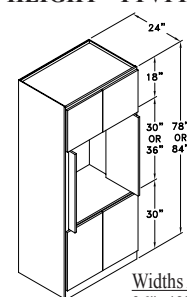

Other Rooms TBK188412

Code Width Height Depth

•Standard Other Room cabinet height is 78", 84", 90", 93" or 96".
 •Most 24" wide cabinets are available with 1 or 2 doors.

TALL HUTCH W/ FULL HEIGHT DRS - THFH

Widths Available:
 18", 21", 24-1", 24-2",
 27", 30", 33", 36" & 42"

TALL HUTCH W/ 3 DRWS - TH3D

Widths Available:
 18", 21", 24-1", 24-2",
 27", 30", 33", 36" & 42"

TALL HUTCH W/ DEEP DRS - THDD

Widths Available:
 18", 21", 24-1", 24-2",
 27", 30", 33", 36" & 42"

TALL HUTCH MEDIA STORAGE - THMED

TALL CORNER HUTCH - CHUTCH

TALL TV CABINET W/ POCKET DRS FULL HEIGHT - TTVPFH

Widths Available:
 36", 42" & 48"

TALL TV CABINET W/ POCKET DRS & 3 DRWS - TTVP3D

Widths Available:
 36", 42" & 48"

***TALL BOOKSHELF CAB'T - TBK**

Widths Available:
 18", 21", 24", 27",
 30", 33", 36" & 42"

***TALL OPEN HUTCH W/ FHD - TOHFH**

Widths Available:
 18", 21", 24-1", 24-2", 27",
 30", 33", 36" & 42"

***TALL OPEN HUTCH W/ 3 DRAWERS - TOH3D**