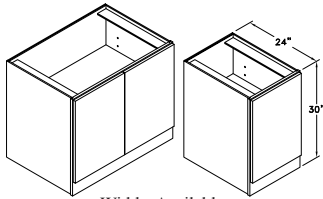

TV BRIDGE STYLE A - TVBA
TV BRIDGE STYLE B - TVBB

Heights Available:
 12" & 15"

Widths Available:
 48", 54", 60", 66" & 72"

*Optional decorative valances may be specified if desired.

BOOK SHELF - BSH

Widths Available:
 24", 30", 36", 39" & 42"

HUTCH TOP - HT

Widths Available:
 18", 21", 24-1", 24-2", 27",
 30", 33", 36" & 42"

***HUTCH DISPLAY W/ DRW. - HDD**

Widths Available:
 18", 21", 24", 27", 30",
 33", 36" & 42"

***HUTCH OPEN DISPLAY - HOD**

Widths Available:
 18", 21", 24", 27",
 30", 33", 36" & 42"

HUTCH TOP W/ DRAWER - HTD

Widths Available:
 18", 21", 24-1", 24-2", 27",
 30", 33", 36" & 42"

Other Rooms TBK188412

•Standard Other Room cabinet height is 78", 84", 90" or 96".
 •Most 24" wide cabinets are available with 1 or 2 doors.

HUTCH BASE - HB

Widths Available:
 18", 21", 24-1", 24-2",
 27", 30", 33", 36" & 42"

**HUTCH BASE COMBO A - HBCA
 HUTCH BASE COMBO B - HBCB**

Widths Available:
 48", 54", 60", 66"
 & 72"

**HUTCH BASE MEDIA
 - HBMED**