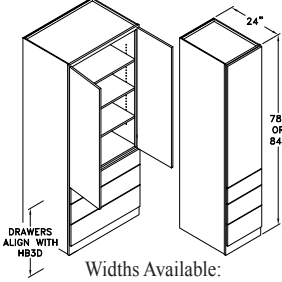

Other Rooms TBK188412

Code Width Height Depth

•Standard Other Room cabinet height is 78", 84", 90", 93" or 96".
 •Most 24" wide cabinets are available with 1 or 2 doors.

TALL HUTCH W/ FULL HEIGHT DRS - THFH

Widths Available:
 18", 21", 24-1", 24-2",
 27", 30", 33", 36" & 42"

TALL HUTCH W/ 3 DRWS - TH3D

Widths Available:
 18", 21", 24-1", 24-2",
 27", 30", 33", 36" & 42"

TALL HUTCH W/ DEEP DRS - THDD

Widths Available:
 18", 21", 24-1", 24-2",
 27", 30", 33", 36" & 42"

TALL HUTCH MEDIA STORAGE - THMED

TALL CORNER HUTCH - CHUTCH

TALL TV CABINET W/ POCKET DRS FULL HEIGHT - TTVPFH

Widths Available:
 36", 42" & 48"

TALL TV CABINET W/ POCKET DRS & 3 DRWS - TTVP3D

Widths Available:
 36", 42" & 48"

Widths Available:
 18", 21" & 24"

**DESK BASE CABINET
 - DBC**

Widths Available:
 12", 15", 18", 21", 24-1",
 24-2", 27", 30", 33" & 36"

**DESK FULL HIGH DOOR
 - DFHD**

Widths Available:
 12", 15", 18", 21", 24-1",
 24-2", 27", 30", 33" & 36"