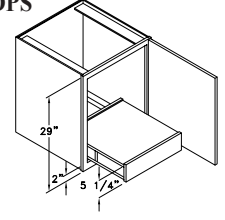

HUTCH TOP - HT

Widths Available:
 18", 21", 24-1", 24-2", 27",
 30", 33", 36" & 42"

***HUTCH DISPLAY W/ DRW. - HDD**

Widths Available:
 18", 21", 24", 27", 30",
 33", 36" & 42"

***HUTCH OPEN DISPLAY - HOD**

Widths Available:
 18", 21", 24", 27",
 30", 33", 36" & 42"

HUTCH TOP W/ DRAWER - HTD

Widths Available:
 18", 21", 24-1", 24-2", 27",
 30", 33", 36" & 42"

Other Rooms TBK188412

•Standard Other Room cabinet height is 78", 84", 90" or 96".
 •Most 24" wide cabinets are available with 1 or 2 doors.

HUTCH BASE - HB

Widths Available:
 18", 21", 24-1", 24-2",
 27", 30", 33", 36" & 42"

**HUTCH BASE COMBO A - HBCA
 HUTCH BASE COMBO B - HBCB**

Widths Available:
 48", 54", 60", 66"
 & 72"

**HUTCH BASE MEDIA
 - HBMED**

**DESK PRINT STATION
 - DPS**

Width Available: 24"

**HUTCH BASE 3
 DRAWERS - HB3D**

Widths Available:
 18", 21", 24", 27",
 30", 33", 36" & 42"

**HUTCH BASE 3 DRAWER COMBO A - HB3DCA
 HUTCH BASE 3 DRAWER COMBO B - HB3DCB**