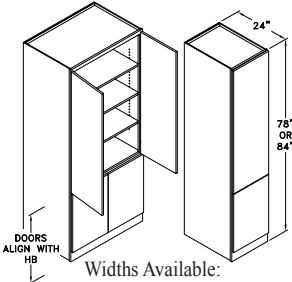

Other Rooms TBK188412

Code Width Height Depth

•Standard Other Room cabinet height is 78", 84", 90", 93" or 96".
 •Most 24" wide cabinets are available with 1 or 2 doors.

TALL HUTCH W/ FULL HEIGHT DRS - THFH

Widths Available:
 18", 21", 24-1", 24-2",
 27", 30", 33", 36" & 42"

TALL HUTCH W/ 3 DRWS - TH3D

Widths Available:
 18", 21", 24-1", 24-2",
 27", 30", 33", 36" & 42"

TALL HUTCH W/ DEEP DRS - THDD

Widths Available:
 18", 21", 24-1", 24-2",
 27", 30", 33", 36" & 42"

TALL HUTCH MEDIA STORAGE - THMED

TALL CORNER HUTCH - CHUTCH

TALL TV CABINET W/ POCKET DRS FULL HEIGHT - TTVPFH

Widths Available:
 36", 42" & 48"

TALL TV CABINET W/ POCKET DRS & 3 DRWS - TTVP3D

Widths Available:
 36", 42" & 48"

Widths Available:
 18", 21" & 24"

**DESK BASE CABINET
 - DBC**

Widths Available:
 12", 15", 18", 21", 24-1",
 24-2", 27", 30", 33" & 36"

**DESK FULL HIGH DOOR
 - DFHD**

Widths Available:
 12", 15", 18", 21", 24-1",
 24-2", 27", 30", 33" & 36"