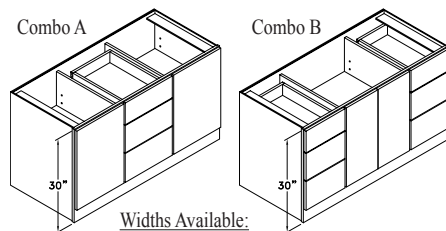

HUTCH BASE - HB

Widths Available:
 18", 21", 24-1", 24-2",
 27", 30", 33", 36" & 42"

**HUTCH BASE COMBO A - HBCA
 HUTCH BASE COMBO B - HBCB**

Widths Available:
 48", 54", 60", 66"
 & 72"

**HUTCH BASE MEDIA
 - HBMED**

**DESK PRINT STATION
 - DPS**

Width Available: 24"

**HUTCH BASE 3
 DRAWERS - HB3D**

Widths Available:
 18", 21", 24", 27",
 30", 33", 36" & 42"

**HUTCH BASE 3 DRAWER COMBO A - HB3DCA
 HUTCH BASE 3 DRAWER COMBO B - HB3DCB**

Widths Available:
 48", 54", 60", 66"
 & 72"

**TALL CHEST OF 4 DRWS
 - TC4D**

Widths Available:
 24", 30" & 36"

**TALL CHEST OF 8 DRWS
 - TC8D**

Widths Available:
 30" & 36"

**HUTCH BASE DEEP DRW.
 - HBDD**

Widths Available:
 18", 21", 24", 27",
 30", 33", 36" & 42"

**HUTCH BASE DEEP DRW. COMBO A - HBDDCA
 HUTCH BASE DEEP DRW. COMBO B - HBDDCB**

Widths Available:
 48", 54", 60", 66"
 & 72"

**WIDE FILE DRAWER
 - FDW**