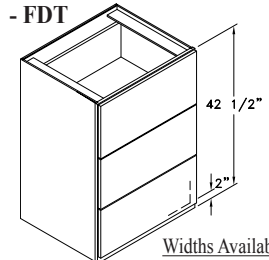

Widths Available:
 48", 54", 60", 66"
 & 72"

**TALL CHEST OF 4 DRWS
 - TC4D**

Widths Available:
 24", 30" & 36"

**TALL CHEST OF 8 DRWS
 - TC8D**

Widths Available:
 30" & 36"

**HUTCH BASE DEEP DRW.
 - HBDD**

Widths Available:
 18", 21", 24", 27",
 30", 33", 36" & 42"

**HUTCH BASE DEEP DRW. COMBO A - HBDDCA
 HUTCH BASE DEEP DRW. COMBO B - HBDDCB**

Widths Available:
 48", 54", 60", 66"
 & 72"

**WIDE FILE DRAWER
 - FDW**

Widths Available:
 27", 30", 33" & 36"

**TALL FILE DRAWER
 - FDT**

Widths Available:
 18", 21", 24", 27",
 30", 33" & 36"

**DESK FILE DRAWER
 - D1FD**

Widths Available:
 18", 21" & 24"

**DESK TWO FILE DRW
 - D2FD**

Widths Available:
 18", 21" & 24"

**DESK BASE CABINET
 - DBC**

Widths Available:
 12", 15", 18", 21", 24-1",
 24-2", 27", 30", 33" & 36"

**DESK FULL HIGH DOOR
 - DFHD**

Widths Available:
 12", 15", 18", 21", 24-1",
 24-2", 27", 30", 33" & 36"