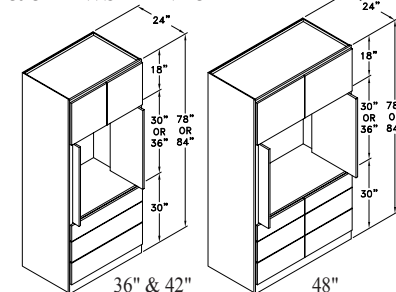

Widths Available:
 18", 21", 24-1", 24-2",
 27", 30", 33", 36" & 42"

TALL HUTCH W/ 3 DRWS - TH3D

Widths Available:
 18", 21", 24-1", 24-2",
 27", 30", 33", 36" & 42"

TALL HUTCH W/ DEEP DRS - THDD

Widths Available:
 18", 21", 24-1", 24-2",
 27", 30", 33", 36" & 42"

TALL HUTCH MEDIA STORAGE - THMED

TALL CORNER HUTCH - CHUTCH

TALL TV CABINET W/ POCKET DRS FULL HEIGHT - TTVPFH

Widths Available:
 36", 42" & 48"

TALL TV CABINET W/ POCKET DRS & 3 DRWS - TTVP3D

Widths Available:
 36", 42" & 48"

***TALL BOOKSHELF CAB'T - TBK**

Widths Available:
 18", 21", 24", 27",
 30", 33", 36" & 42"

***TALL OPEN HUTCH W/ FHD - TOHFH**

Widths Available:
 18", 21", 24-1", 24-2", 27",
 30", 33", 36" & 42"

***TALL OPEN HUTCH W/ 3 DRAWERS - TOH3D**

Widths Available:
 18", 21", 24", 27", 30",
 33", 36" & 42"

***TALL LOCKER CABINET STYLE A - TLCA**

Widths Available:
 18", 21", 24", 36" & 42"

***TALL LOCKER CABINET STYLE B - TLBC**

Widths Available:
 18", 21", 24", 36" & 42"