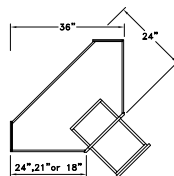

Other Rooms TBK188412

Code Width Height Depth

•Standard Other Room cabinet height is 78", 84", 90", 93" or 96".
 •Most 24" wide cabinets are available with 1 or 2 doors.

TALL HUTCH W/ FULL HEIGHT DRS - THFH

Widths Available:
 27", 30", 33" & 36"

**TALL FILE DRAWER
 - FDT**

Widths Available:
 18", 21", 24", 27",
 30", 33" & 36"

**DESK FILE DRAWER
 - D1FD**

Widths Available:
 18", 21" & 24"

**DESK TWO FILE DRW
 - D2FD**

Widths Available:
 18", 21" & 24"

**DESK BASE CABINET
 - DBC**

Widths Available:
 12", 15", 18", 21", 24-1",
 24-2", 27", 30", 33" & 36"

**DESK FULL HIGH DOOR
 - DFHD**

Widths Available:
 12", 15", 18", 21", 24-1",
 24-2", 27", 30", 33" & 36"

**DESK 3 DRAWER
 - D3D**

Widths Available:
 12", 15", 18", 21"
 & 24"

LAP DRAWER - LD

Widths Available:
 21", 24", 27", 30",
 33" & 36"

**KEYBOARD LAP DRW
 - LDKEY**

**KEYBOARD LAP DRW
 - LDKEY**

Widths Available:
 24", 27", 30", 33"
 & 36"