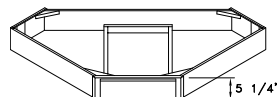

**DESK 3 DRAWER
 - D3D**

Widths Available:
 12", 15", 18", 21"
 & 24"

LAP DRAWER - LD

Widths Available:
 21", 24", 27", 30",
 33" & 36"

**KEYBOARD LAP DRW
 - LDKEY**

**KEYBOARD LAP DRW
 - LDKEY**

Widths Available:
 24", 27", 30", 33"
 & 36"