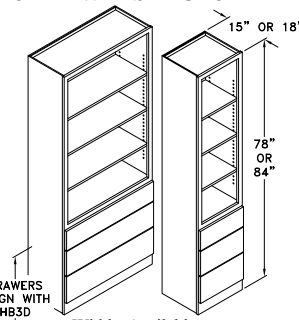

TALL HUTCH MEDIA STORAGE - THMED

TALL CORNER HUTCH - CHUTCH

TALL TV CABINET W/ POCKET DRS FULL HEIGHT - TTVPFH

Widths Available:
 36", 42" & 48"

TALL TV CABINET W/ POCKET DRS & 3 DRWS - TTVP3D

Widths Available:
 36", 42" & 48"

***TALL BOOKSHELF CAB'T - TBK**

Widths Available:
 18", 21", 24", 27",
 30", 33", 36" & 42"

***TALL OPEN HUTCH W/ FHD - TOHFH**

Widths Available:
 18", 21", 24-1", 24-2", 27",
 30", 33", 36" & 42"

***TALL OPEN HUTCH W/ 3 DRAWERS - TOH3D**

Widths Available:
 18", 21", 24", 27", 30",
 33", 36" & 42"

***TALL LOCKER CABINET STYLE A - TLCA**

Widths Available:
 18", 21", 24", 36" & 42"

***TALL LOCKER CABINET STYLE B - TLBC**

Widths Available:
 18", 21", 24", 36" & 42"

BASE LOCKER CABINET STYLE A - BLCA

Widths Available:
 18", 21", 24", 36" & 42"

BASE LOCKER CABINET STYLE B - BLCB

Widths Available:
 18", 21", 24", 36" & 42"

TV BRIDGE OPEN - TVBO

Heights Available:
 12" & 15"