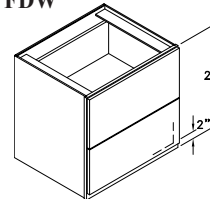

**DESK PRINT STATION
 - DPS**

Width Available: 24"

**HUTCH BASE 3
 DRAWERS - HB3D**

Widths Available:
 18", 21", 24", 27",
 30", 33", 36" & 42"

**HUTCH BASE 3 DRAWER COMBO A - HB3DCA
 HUTCH BASE 3 DRAWER COMBO B - HB3DCB**

Widths Available:
 48", 54", 60", 66"
 & 72"

**TALL CHEST OF 4 DRWS
 - TC4D**

Widths Available:
 24", 30" & 36"

**TALL CHEST OF 8 DRWS
 - TC8D**

Widths Available:
 30" & 36"

**HUTCH BASE DEEP DRW.
 - HBDD**

Widths Available:
 18", 21", 24", 27",
 30", 33", 36" & 42"

**HUTCH BASE DEEP DRW. COMBO A - HBDDCA
 HUTCH BASE DEEP DRW. COMBO B - HBDDCB**

Widths Available:
 48", 54", 60", 66"
 & 72"

**WIDE FILE DRAWER
 - FDW**

Widths Available:
 27", 30", 33" & 36"

**TALL FILE DRAWER
 - FDT**

Widths Available:
 18", 21", 24", 27",
 30", 33" & 36"

**DESK FILE DRAWER
 - D1FD**

Widths Available:
 18", 21" & 24"

**DESK TWO FILE DRW
 - D2FD**