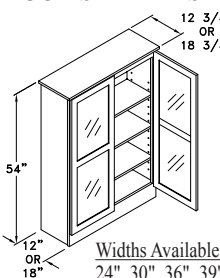

BASE LOCKER CABINET STYLE A - BLCA

Widths Available:
 18", 21", 24", 36" & 42"

BASE LOCKER CABINET STYLE B - BLCB

Widths Available:
 18", 21", 24", 36" & 42"

TV BRIDGE OPEN - TVBO

Heights Available:
 12" & 15"

TV BRIDGE STYLE A - TVBA
TV BRIDGE STYLE B - TVBB

Heights Available:
 12" & 15"

Widths Available:
 48", 54", 60", 66" & 72"

*Optional decorative valances may be specified if desired.

BOOK SHELF - BSH

Widths Available:
 24", 30", 36", 39" & 42"

HUTCH TOP - HT

Widths Available:
 18", 21", 24-1", 24-2", 27",
 30", 33", 36" & 42"

***HUTCH DISPLAY W/ DRW. - HDD**

Widths Available:
 18", 21", 24", 27", 30",
 33", 36" & 42"

***HUTCH OPEN DISPLAY - HOD**

Widths Available:
 18", 21", 24", 27",
 30", 33", 36" & 42"

HUTCH TOP W/ DRAWER - HTD

Widths Available:
 18", 21", 24-1", 24-2", 27",
 30", 33", 36" & 42"

Other Rooms TBK188412

•Standard Other Room cabinet height is 78", 84", 90" or 96".
 •Most 24" wide cabinets are available with 1 or 2 doors.