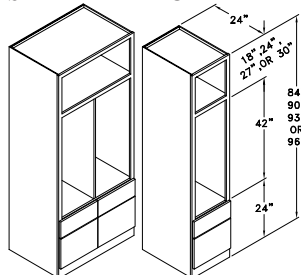

TALL HUTCH MEDIA STORAGE - THMED

TALL CORNER HUTCH - CHUTCH

TALL TV CABINET W/ POCKET DRS FULL HEIGHT - TTVPFH

Widths Available:
 36", 42" & 48"

TALL TV CABINET W/ POCKET DRS & 3 DRWS - TTVP3D

Widths Available:
 36", 42" & 48"

***TALL BOOKSHELF CAB'T - TBK**

Widths Available:
 18", 21", 24", 27",
 30", 33", 36" & 42"

***TALL OPEN HUTCH W/ FHD - TOHFH**

Widths Available:
 18", 21", 24-1", 24-2", 27",
 30", 33", 36" & 42"

***TALL OPEN HUTCH W/ 3 DRAWERS - TOH3D**

Widths Available:
 18", 21", 24", 27", 30",
 33", 36" & 42"

***TALL LOCKER CABINET STYLE A - TLCA**

Widths Available:
 18", 21", 24", 36" & 42"

***TALL LOCKER CABINET STYLE B - TLBC**

Widths Available:
 18", 21", 24", 36" & 42"

BASE LOCKER CABINET STYLE A - BLCA

Widths Available:
 18", 21", 24", 36" & 42"

BASE LOCKER CABINET STYLE B - BLCB

Widths Available:
 18", 21", 24", 36" & 42"

TV BRIDGE OPEN - TVBO

Heights Available:
 12" & 15"