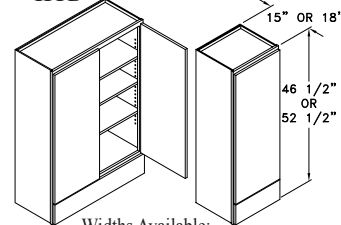

TV BRIDGE STYLE A - TVBA
TV BRIDGE STYLE B - TVBB

Heights Available:
 12" & 15"

Widths Available:
 48", 54", 60", 66" & 72"

*Optional decorative valances may be specified if desired.

BOOK SHELF - BSH

Widths Available:
 24", 30", 36", 39" & 42"

HUTCH TOP - HT

Widths Available:
 18", 21", 24-1", 24-2", 27",
 30", 33", 36" & 42"

***HUTCH DISPLAY W/ DRW. - HDD**

Widths Available:
 18", 21", 24", 27", 30",
 33", 36" & 42"

***HUTCH OPEN DISPLAY - HOD**

Widths Available:
 18", 21", 24", 27",
 30", 33", 36" & 42"

HUTCH TOP W/ DRAWER - HTD

Widths Available:
 18", 21", 24-1", 24-2", 27",
 30", 33", 36" & 42"

Other Rooms TBK188412

•Standard Other Room cabinet height is 78", 84", 90" or 96".
 •Most 24" wide cabinets are available with 1 or 2 doors.

HUTCH BASE - HB

Widths Available:
 18", 21", 24-1", 24-2",
 27", 30", 33", 36" & 42"

**HUTCH BASE COMBO A - HBCA
 HUTCH BASE COMBO B - HBCB**

Widths Available:
 48", 54", 60", 66"
 & 72"

**HUTCH BASE MEDIA
 - HBMED**