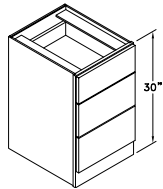

HUTCH TOP - HT

Widths Available:
 18", 21", 24-1", 24-2", 27",
 30", 33", 36" & 42"

***HUTCH DISPLAY W/ DRW. - HDD**

Widths Available:
 18", 21", 24", 27", 30",
 33", 36" & 42"

***HUTCH OPEN DISPLAY - HOD**

Widths Available:
 18", 21", 24", 27",
 30", 33", 36" & 42"

HUTCH TOP W/ DRAWER - HTD

Widths Available:
 18", 21", 24-1", 24-2", 27",
 30", 33", 36" & 42"

Other Rooms TBK188412

•Standard Other Room cabinet height is 78", 84", 90" or 96".
 •Most 24" wide cabinets are available with 1 or 2 doors.

HUTCH BASE - HB

Widths Available:
 18", 21", 24-1", 24-2",
 27", 30", 33", 36" & 42"

**HUTCH BASE COMBO A - HBCA
 HUTCH BASE COMBO B - HBCB**

Widths Available:
 48", 54", 60", 66"
 & 72"

**HUTCH BASE MEDIA
 - HBMED**

**DESK PRINT STATION
 - DPS**

Width Available: 24"

**HUTCH BASE 3
 DRAWERS - HB3D**

Widths Available:
 18", 21", 24", 27",
 30", 33", 36" & 42"

**HUTCH BASE 3 DRAWER COMBO A - HB3DCA
 HUTCH BASE 3 DRAWER COMBO B - HB3DCB**