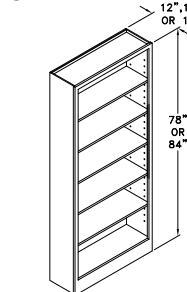

Widths Available:
 18", 21", 24-1", 24-2",
 27", 30", 33", 36" & 42"

TALL HUTCH W/ 3 DRWS - TH3D

Widths Available:
 18", 21", 24-1", 24-2",
 27", 30", 33", 36" & 42"

TALL HUTCH W/ DEEP DRS - THDD

Widths Available:
 18", 21", 24-1", 24-2",
 27", 30", 33", 36" & 42"

TALL HUTCH MEDIA STORAGE - THMED

TALL CORNER HUTCH - CHUTCH

TALL TV CABINET W/ POCKET DRS FULL HEIGHT - TTVPFH

Widths Available:
 36", 42" & 48"

TALL TV CABINET W/ POCKET DRS & 3 DRWS - TTVP3D

Widths Available:
 36", 42" & 48"

***TALL BOOKSHELF CAB'T - TBK**

Widths Available:
 18", 21", 24", 27",
 30", 33", 36" & 42"

***TALL OPEN HUTCH W/ FHD - TOHFH**

Widths Available:
 18", 21", 24-1", 24-2", 27",
 30", 33", 36" & 42"

***TALL OPEN HUTCH W/ 3 DRAWERS - TOH3D**

Widths Available:
 18", 21", 24", 27", 30",
 33", 36" & 42"

***TALL LOCKER CABINET STYLE A - TLCA**

Widths Available:
 18", 21", 24", 36" & 42"

***TALL LOCKER CABINET STYLE B - TLBC**

Widths Available:
 18", 21", 24", 36" & 42"