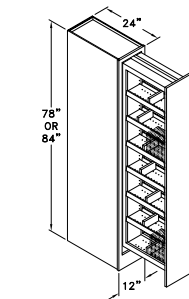

Other Rooms TBK188412

Code Width Height Depth

•Standard Other Room cabinet height is 78", 84", 90", 93" or 96".
 •Most 24" wide cabinets are available with 1 or 2 doors.

TALL HUTCH W/ FULL HEIGHT DRS - THFH

Widths Available:
 18", 21", 24-1", 24-2",
 27", 30", 33", 36" & 42"

TALL HUTCH W/ 3 DRWS - TH3D

Widths Available:
 18", 21", 24-1", 24-2",
 27", 30", 33", 36" & 42"

TALL HUTCH W/ DEEP DRS - THDD

Widths Available:
 18", 21", 24-1", 24-2",
 27", 30", 33", 36" & 42"

TALL HUTCH MEDIA STORAGE - THMED

TALL CORNER HUTCH - CHUTCH

TALL TV CABINET W/ POCKET DRS FULL HEIGHT - TTVPFH

Widths Available:
 36", 42" & 48"

TALL TV CABINET W/ POCKET DRS & 3 DRWS - TTVP3D

Widths Available:
 36", 42" & 48"

***TALL BOOKSHELF CAB'T - TBK**

Widths Available:
 18", 21", 24", 27",
 30", 33", 36" & 42"

***TALL OPEN HUTCH W/ FHD - TOHFH**

Widths Available:
 18", 21", 24-1", 24-2", 27",
 30", 33", 36" & 42"

***TALL OPEN HUTCH W/ 3 DRAWERS - TOH3D**