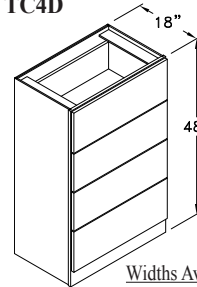

HUTCH BASE - HB

Widths Available:
 18", 21", 24-1", 24-2",
 27", 30", 33", 36" & 42"

**HUTCH BASE COMBO A - HBCA
 HUTCH BASE COMBO B - HBCB**

Widths Available:
 48", 54", 60", 66"
 & 72"

**HUTCH BASE MEDIA
 - HBMED**

**DESK PRINT STATION
 - DPS**

Width Available: 24"

**HUTCH BASE 3
 DRAWERS - HB3D**

Widths Available:
 18", 21", 24", 27",
 30", 33", 36" & 42"

**HUTCH BASE 3 DRAWER COMBO A - HB3DCA
 HUTCH BASE 3 DRAWER COMBO B - HB3DCB**

Widths Available:
 48", 54", 60", 66"
 & 72"

**TALL CHEST OF 4 DRWS
 - TC4D**

Widths Available:
 24", 30" & 36"

**TALL CHEST OF 8 DRWS
 - TC8D**

Widths Available:
 30" & 36"

**HUTCH BASE DEEP DRW.
 - HBDD**

Widths Available:
 18", 21", 24", 27",
 30", 33", 36" & 42"

**HUTCH BASE DEEP DRW. COMBO A - HBDDCA
 HUTCH BASE DEEP DRW. COMBO B - HBDDCB**

Widths Available:
 48", 54", 60", 66"
 & 72"

**WIDE FILE DRAWER
 - FDW**