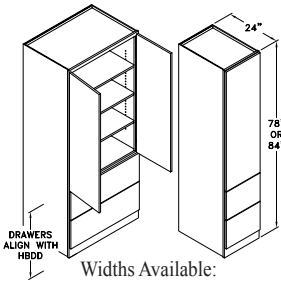

Other Rooms TBK188412

Code Width Height Depth

•Standard Other Room cabinet height is 78", 84", 90", 93" or 96".
 •Most 24" wide cabinets are available with 1 or 2 doors.

TALL HUTCH W/ FULL HEIGHT DRS - THFH

Widths Available:
 18", 21", 24-1", 24-2",
 27", 30", 33", 36" & 42"

TALL HUTCH W/ 3 DRWS - TH3D

Widths Available:
 18", 21", 24-1", 24-2",
 27", 30", 33", 36" & 42"

TALL HUTCH W/ DEEP DRS - THDD

Widths Available:
 18", 21", 24-1", 24-2",
 27", 30", 33", 36" & 42"

TALL HUTCH MEDIA STORAGE - THMED

TALL CORNER HUTCH - CHUTCH

TALL TV CABINET W/ POCKET DRS FULL HEIGHT - TTVPFH

Widths Available:
 36", 42" & 48"

TALL TV CABINET W/ POCKET DRS & 3 DRWS - TTVP3D

Widths Available:
 36", 42" & 48"

**DESK 3 DRAWER
 - D3D**

Widths Available:
 12", 15", 18", 21"
 & 24"

LAP DRAWER - LD

Widths Available:
 21", 24", 27", 30",
 33" & 36"

**KEYBOARD LAP DRW
 - LDKEY**

**KEYBOARD LAP DRW
 - LDKEY**

Widths Available:
 24", 27", 30", 33"
 & 36"