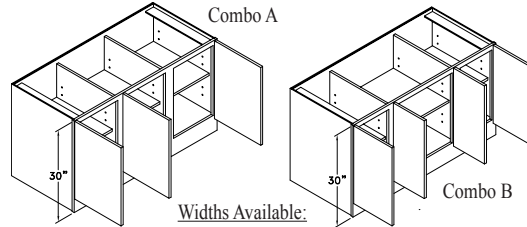

TV BRIDGE STYLE A - TVBA
TV BRIDGE STYLE B - TVBB

Heights Available:
 12" & 15"

Widths Available:
 48", 54", 60", 66" & 72"

*Optional decorative valances may be specified if desired.

BOOK SHELF - BSH

Widths Available:
 24", 30", 36", 39" & 42"

HUTCH TOP - HT

Widths Available:
 18", 21", 24-1", 24-2", 27",
 30", 33", 36" & 42"

***HUTCH DISPLAY W/ DRW. - HDD**

Widths Available:
 18", 21", 24", 27", 30",
 33", 36" & 42"

***HUTCH OPEN DISPLAY - HOD**

Widths Available:
 18", 21", 24", 27",
 30", 33", 36" & 42"

HUTCH TOP W/ DRAWER - HTD

Widths Available:
 18", 21", 24-1", 24-2", 27",
 30", 33", 36" & 42"

Other Rooms TBK188412

•Standard Other Room cabinet height is 78", 84", 90" or 96".
 •Most 24" wide cabinets are available with 1 or 2 doors.

HUTCH BASE - HB

Widths Available:
 18", 21", 24-1", 24-2",
 27", 30", 33", 36" & 42"

**HUTCH BASE COMBO A - HBCA
 HUTCH BASE COMBO B - HBCB**

Widths Available:
 48", 54", 60", 66"
 & 72"

**HUTCH BASE MEDIA
 - HBMED**