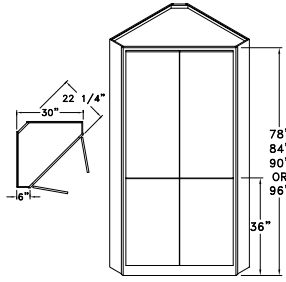

Other Rooms TBK188412

Code Width Height Depth

•Standard Other Room cabinet height is 78", 84", 90", 93" or 96".
 •Most 24" wide cabinets are available with 1 or 2 doors.

TALL HUTCH W/ FULL HEIGHT DRS - THFH

Widths Available:
 18", 21", 24-1", 24-2",
 27", 30", 33", 36" & 42"

TALL HUTCH W/ 3 DRWS - TH3D

Widths Available:
 18", 21", 24-1", 24-2",
 27", 30", 33", 36" & 42"

TALL HUTCH W/ DEEP DRS - THDD

Widths Available:
 18", 21", 24-1", 24-2",
 27", 30", 33", 36" & 42"

TALL HUTCH MEDIA STORAGE - THMED

TALL CORNER HUTCH - CHUTCH

TALL TV CABINET W/ POCKET DRS FULL HEIGHT - TTVPFH

Widths Available:
 36", 42" & 48"

TALL TV CABINET W/ POCKET DRS & 3 DRWS - TTVP3D

Widths Available:
 36", 42" & 48"

***TALL BOOKSHELF CAB'T - TBK**

Widths Available:
 18", 21", 24", 27",
 30", 33", 36" & 42"

***TALL OPEN HUTCH W/ FHD - TOHFH**

Widths Available:
 18", 21", 24-1", 24-2", 27",
 30", 33", 36" & 42"

***TALL OPEN HUTCH W/ 3 DRAWERS - TOH3D**