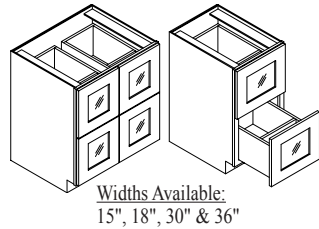

## BASE FULL HEIGHT DOOR - BFH

Also available as a 12" deep standard cabinet - Specify BFH12.

Widths Available:  
9", 12", 15", 18",  
21", 24-1", 24-2",  
27", 30", 33", 36",  
39", 42", 45" & \*48"  
(\*48" wide BFH also  
available w/ 4 doors.)

## BASE FULL HEIGHT 3 DOOR - BFH3DR

Also available as a 12" deep standard cabinet - Specify BFH3DR12.

Width Available:  
\*48"

**BASE SANDWICH CENTER - BSC**

**SWING-UP APPLIANCE SHELF - BSAS**

**BASE DRY GOODS - BDG**

**BASE PULL-OUT BASKET CABINET FULL HEIGHT - BPOBFH**

**BASE PULL-OUT BASKET CABINET - BPOB**

**BASE OPEN TOWEL BAR - BOTB**