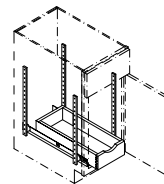

ROLL-OUT SHELF - ROS