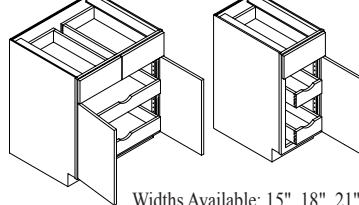

## BASE FULL HEIGHT DOOR - BFH

Also available as a 12" deep standard cabinet - Specify BFH12.

Widths Available:  
9", 12", 15", 18",  
21", 24-1", 24-2",  
27", 30", 33", 36",  
39", 42", 45" & \*48"  
(\*48" wide BFH also  
available w/ 4 doors.)

## BASE FULL HEIGHT 3 DOOR - BFH3DR

Also available as a 12" deep standard cabinet - Specify BFH3DR12.

Width Available:  
\*48"

## BASE W/ 1 ROLL-OUT SHELF & 1 ADJUSTABLE SHELF - BIRS

Widths Available: 15", 18", 21",  
24-1", 24-2", 27", 30", 33" & 36"

## BASE ROLL-OUT SHELVES - B2RS

Widths Available: 15", 18", 21",  
24-1", 24-2", 27", 30", 33" & 36"