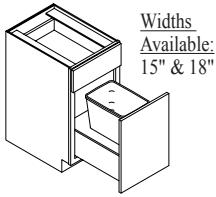

BASE ROLL-OUT WASTE - BRW