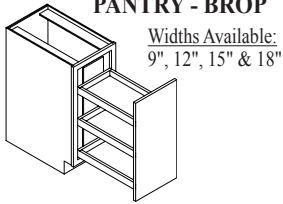

Base Cabinets

B30
Code Width

- •Standard Base cabinet depth is 24". Standard Base cabinet height is 34 1/2".
- •Most 24" wide Base cabinets are available with 1 or 2 doors. i.e. B24-1 or B24-2.
- •24"-2 and 27" Base cabinets have 2 doors and 1 drawer.

BASE ROLL-OUT PANTRY - BROP