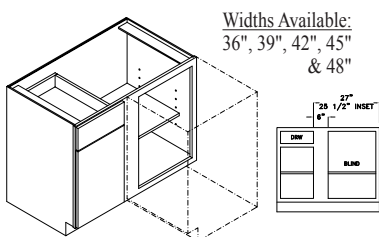

BLIND CORNER BASE - XCB