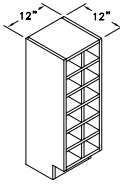

**BASE WINE RACK A - BWRA**

Widths Available:  
12", 15",  
18", 21",  
24", 27"  
& 30"

**BASE WINE RACK B - BWRB**

**BASE WINE RACK C - BWRC**

**BASE WINE RACK X - BWRX**

Width Available:  
24"

**BASE DISPLAY BOX - BDB**

BDBA

BDBC

**APOTHECARY BASE - BAPOTH**

Width Available:  
9"

**APOTHECARY BASE W/ DRW. FRONTS - BAPTH**

**KITCHEN DESK FILE DRAWER STYLE A - KDIFDA**

Widths Available:  
18", 21" & 24"

**KITCHEN DESK FILE DRAWER STYLE B - KDIFDB**