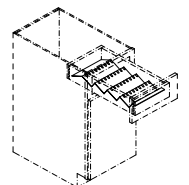

**CUTLERY RACK WOOD - CRW**

**CUTLERY TRAY WOOD - CTW**

**SPICE TRAY WOOD - STW**

**CUTLERY TIERED TRAY WOOD - CTTW**

**CUTLERY TRAY SYNTHETIC - CTS**

**CUTLERY RACK SYNTHETIC - CRS**

**SPICE TRAY SYNTHETIC - STS**

**SINK BASE - SB**

Widths Available:  
18", 21", 24-1",  
24-2", 27", 30",  
33", 36", 39",  
42", 45" & 48"

24-2" - 48"  
18" - 24"-1

**SINK BASE REVERSE - SBR**

Widths Available:  
18", 21", 24-1",  
24-2", 27", 30",  
33", 36", 39",  
42", 45" & 48"