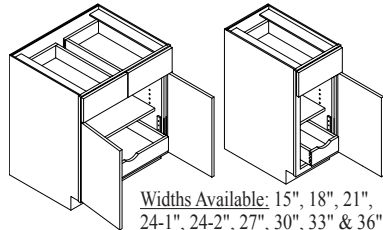

# Base Cabinets

**B30**  
Code Width

- Standard Base cabinet depth is 24". Standard Base cabinet height is 34 1/2".
- Most 24" wide Base cabinets are available with 1 or 2 doors. i.e. B24-1 or B24-2.
- 24"-2 and 27" Base cabinets have 2 doors and 1 drawer.

## BASE FULL HEIGHT DOOR - BFH

Also available as a 12" deep standard cabinet - Specify BFH12.

Widths Available:  
9", 12", 15", 18",  
21", 24-1", 24-2",  
27", 30", 33", 36",  
39", 42", 45" & \*48"  
(\*48" wide BFH also  
available w/ 4 doors.)

## BASE FULL HEIGHT 3 DOOR - BFH3DR

Also available as a 12" deep standard cabinet - Specify BFH3DR12.

Width Available:  
\*48"

## BASE W/ 1 ROLL-OUT SHELF & 1 ADJUSTABLE SHELF - BIRS

Widths Available: 15", 18", 21",  
24-1", 24-2", 27", 30", 33" & 36"