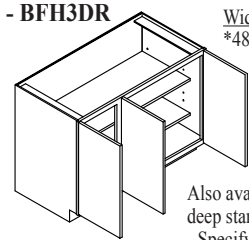

## ONE DEEP DRW BASE - 1DDB

Widths Available:  
12", 15", 18", 21", 24-1", 24-2",  
27", 30", 33", 36", 39" & 42"

## BASE COMBO DRW. CAB'T - BCDC

Widths  
Available:  
30", 33",  
36", 39"  
& 42"

## BASE FULL HEIGHT DOOR - BFH

Also available as a 12" deep standard cabinet - Specify BFH12.

Widths Available:  
9", 12", 15", 18",  
21", 24-1", 24-2",  
27", 30", 33", 36",  
39", 42", 45" & \*48"  
(\*48" wide BFH also  
available w/ 4 doors.)

## BASE FULL HEIGHT 3 DOOR - BFH3DR

Also available as a 12" deep standard cabinet - Specify BFH3DR12.

Width Available:  
\*48"