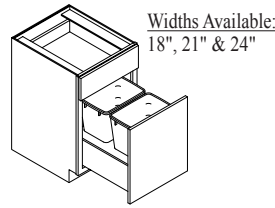

BASE ROLL-OUT DOUBLE WASTE - BRDW