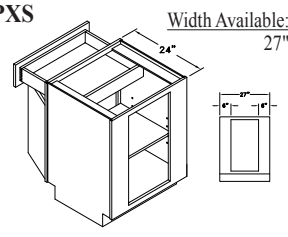

PENINSULA BLIND STARTER - PXS