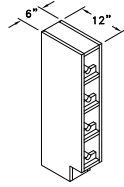

# Base Cabinets

**B30**  
Code Width

- Standard Base cabinet depth is 24". Standard Base cabinet height is 34 1/2".
- Most 24" wide Base cabinets are available with 1 or 2 doors. i.e. B24-1 or B24-2.
- 24"-2 and 27" Base cabinets have 2 doors and 1 drawer.

**BASE WINE RACK A - BWRA**

Widths Available:  
12", 15",  
18", 21",  
24", 27"  
& 30"

**BASE WINE RACK B - BWRB**

**BASE WINE RACK C - BWRC**

**BASE WINE RACK X - BWRX**

Width Available:  
24"

**BASE DISPLAY BOX - BDB**