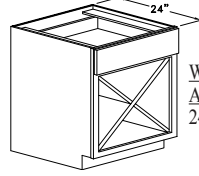

# Base Cabinets

**B30**  
Code Width

- Standard Base cabinet depth is 24". Standard Base cabinet height is 34 1/2".
- Most 24" wide Base cabinets are available with 1 or 2 doors. i.e. B24-1 or B24-2.
- 24"-2 and 27" Base cabinets have 2 doors and 1 drawer.

**BASE WINE RACK A - BWRA**

Widths Available:  
12", 15",  
18", 21",  
24", 27"  
& 30"

**BASE WINE RACK B - BWRB**

**BASE WINE RACK C - BWRC**

**BASE WINE RACK X - BWRX**

Width Available:  
24"

**BASE DISPLAY BOX - BDB**

BDBA

BDBC

**APOTHECARY BASE - BAPOTH**

Width Available:  
9"

**APOTHECARY BASE W/ DRW. FRONTS - BAPTH**

**KITCHEN DESK FILE DRAWER STYLE A - KDIFDA**

Widths Available:  
18", 21" & 24"

**KITCHEN DESK FILE DRAWER STYLE B - KDIFDB**