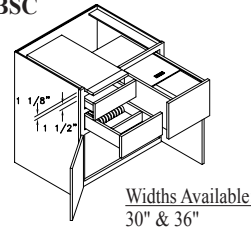

## BASE FULL HEIGHT 3 DOOR - BFH3DR

Also available as a 12" deep standard cabinet - Specify BFH3DR12.

Width Available:  
\*48"

**BASE SANDWICH CENTER - BSC**

**SWING-UP APPLIANCE SHELF - BSAS**

**BASE DRY GOODS - BDG**

**BASE PULL-OUT BASKET CABINET FULL HEIGHT - BPOBFH**

**BASE PULL-OUT BASKET CABINET - BPOB**

**BASE OPEN TOWEL BAR - BOTB**