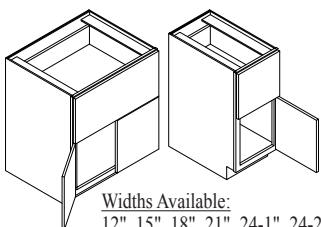

ONE DEEP DRW BASE - 1DDB