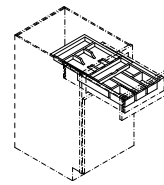

**CUTLERY RACK WOOD - CRW**

**CUTLERY TRAY WOOD - CTW**

**SPICE TRAY WOOD - STW**

**CUTLERY TIERED TRAY WOOD - CTTW**

**CUTLERY TRAY SYNTHETIC - CTS**

**CUTLERY RACK SYNTHETIC - CRS**

**SPICE TRAY SYNTHETIC - STS**

**SINK BASE - SB**

Widths Available:  
18", 21", 24-1",  
24-2", 27", 30",  
33", 36", 39",  
42", 45" & 48"

24-2" - 48"  
18" - 24"-1

**SINK BASE REVERSE - SBR**

Widths Available:  
18", 21", 24-1",  
24-2", 27", 30",  
33", 36", 39",  
42", 45" & 48"