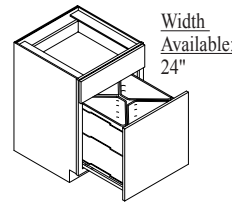

BASE RECYCLING CENTER - BRC