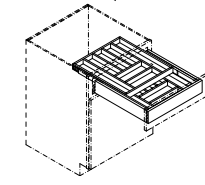

**CUTLERY RACK WOOD - CRW**

**CUTLERY TRAY WOOD - CTW**

**SPICE TRAY WOOD - STW**

**CUTLERY TIERED TRAY WOOD - CTTW**

**CUTLERY TRAY SYNTHETIC - CTS**

**CUTLERY RACK SYNTHETIC - CRS**

**SPICE TRAY SYNTHETIC - STS**

**SINK BASE - SB**

Widths Available:  
18", 21", 24-1",  
24-2", 27", 30",  
33", 36", 39",  
42", 45" & 48"

24-2" - 48"  
18" - 24"-1

**SINK BASE REVERSE - SBR**

Widths Available:  
18", 21", 24-1",  
24-2", 27", 30",  
33", 36", 39",  
42", 45" & 48"