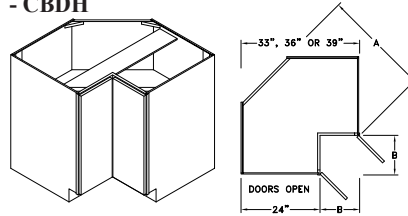

CORNER BASE DUAL HINGE - CBDH