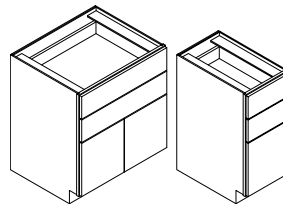

TWO DRAWER BASE - 2DB