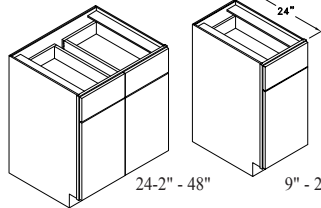

# Base Cabinets

**B30**  
Code Width

- Standard Base cabinet depth is 24". Standard Base cabinet height is 34 1/2".
- Most 24" wide Base cabinets are available with 1 or 2 doors. i.e. B24-1 or B24-2.
- 24"-2 and 27" Base cabinets have 2 doors and 1 drawer.

## BASE CABINET - B

Widths Available:  
9", 12", 15", 18",  
21", 24-1", 24-2",  
27", 30", 33", 36",  
39", 42", 45" & \*48"  
(48" wide Bases also  
available w/ 4 doors.)

24-2" - 48"      9" - 24"-1

Peninsula Base Cabinet also available - Specify PBC.

## BASE FULL WIDTH DRAWER - BFWD

Widths  
Available:  
30", 33",  
36", 39"  
& 42"