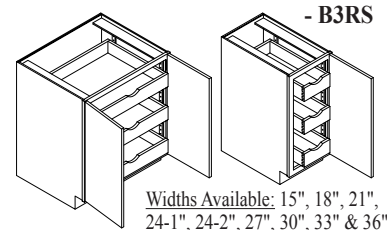

## BASE FULL HEIGHT 3 DOOR - BFH3DR

Also available as a 12" deep standard cabinet - Specify BFH3DR12.

Width Available:  
\*48"

## BASE W/ 1 ROLL-OUT SHELF & 1 ADJUSTABLE SHELF - BIRS

Widths Available: 15", 18", 21",  
24-1", 24-2", 27", 30", 33" & 36"

## BASE ROLL-OUT SHELVES - B2RS

Widths Available: 15", 18", 21",  
24-1", 24-2", 27", 30", 33" & 36"

## BASE FULL HEIGHT DOOR W/ 3 ROLL-OUT SHELVES - B3RS

Widths Available: 15", 18", 21",  
24-1", 24-2", 27", 30", 33" & 36"