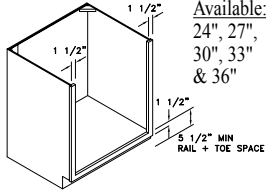

Width Available:
9"

BASE MULTI STORAGE - BMSU

Widths Available:
36"

BASE SANDWICH CENTER - BSC

Widths Available:
30" & 36"

Base Cabinets Framed

B30
Code Width

- Standard Base cabinet depth is 24". Standard Base cabinet height is 34 1/2".
- Most 24" wide Base cabinets are available with 1 or 2 doors. e.g. B24-1 or B24-2.
- 24"-2 and 27" Base cabinets have 2 doors and 1 drawer.

SWING-UP APPLIANCE SHELF - BSAS

Widths Available:
18", 21" & 24-1"

BASE DRY GOODS - BDG

Widths Available:
15", 18", 30" & 36"

BASE PULL-OUT BASKET CABINET - BPOB

Widths Available:
15" & 18"

BASE PULL-OUT BASKET CABINET FULL HEIGHT - BPOBFH

Widths Available:
15" & 18"

RANGE BASE - RB

Widths Available: 24", 27",
30", 33" & 36"

RANGE BASE DROP IN - RBDI

Widths Available:
24", 27",
30", 33"
& 36"

BASE COOKTOP DOWN DRAFT - BCTDD

Widths Available:
30", 33,
36", 39,
42" & 48"

RAISED DISHWASHER BASE - DISHB

Width Available:
27"

BASE RANGETOP WITH DRAWERS - BRTD

Widths Available:
30", 33", 36", 39", 42", *45" &
*48" (*45" & 48" have 4 drws.)

BASE RANGETOP W/ DOORS - BRT

Widths Available:
30", 33", 36",
39", 42", 45"
& 48"