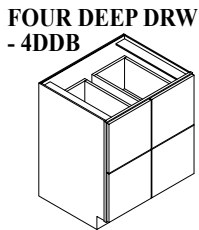

Widths Available: 30", 33", 36", 39" & 42"