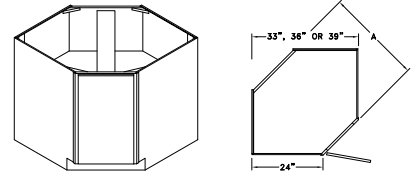

Base Cabinets Framed

B30
Code Width

- Standard Base cabinet depth is 24". Standard Base cabinet height is 34½".
- Most 24" wide Base cabinets are available with 1 or 2 doors. e.g. B24-1 or B24-2.
- 24"-2 and 27" Base cabinets have 2 doors and 1 drawer.

Base Cabinets Framed

B30
Code Width

- Standard Base cabinet depth is 24". Standard Base cabinet height is 34 1/2".
- Most 24" wide Base cabinets are available with 1 or 2 doors. e.g. B24-1 or B24-2.
- 24"-2 and 27" Base cabinets have 2 doors and 1 drawer.

CORNER BASE - CB

ASYMMETRICAL CORNER BASE - CBA

3 DRAWER CORNER BASE - CB3D

Widths Available:
36" & 39"

CORNER BASE LAZY SUSAN - CBLS

ASYMMETRICAL CORNER BASE LAZY SUSAN - CBLSA

DIAGONAL BASE - DB

CORNER BASE LAZY SUSAN - CBLSP OR SBLSCW

DIAGONAL BASE LAZY SUSAN - DBLS

CORNER BASE BARREL - CBB

CORNER BASE BARREL LAZY SUSAN REVOLVING DOOR - CBBLSRD OR SBBLSRDP

CORNER RECYCLING CENTER - CRC

DIAGONAL BASE LAZY SUSAN - DBLSP OR DBLSCW

CORNER BASE BARREL LAZY SUSAN - CBBLS OR CBBLSP