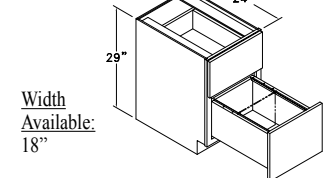

Widths Available:
12", 15", 18", 21",
24-1", 24-2", 27",
30", 33" & 36"

KITCHEN DESK FILE DRAWER STYLE A - KD1FDA

Widths Available:
18", 21" & 24"

KITCHEN DESK FILE DRAWER STYLE B - KD1FDB

Widths Available:
18", 21" & 24"

KITCHEN DESK FILE DRAWER STYLE A - KD1FDA

Width Available:
18"

KITCHEN DESK FILE DRAWER STYLE B - KD1FDB

Width Available:
18"

Base Accessories

TIP-OUT SINK TRAY - TOST

TOWEL BAR - TB

DRW. PARTITIONS - DP