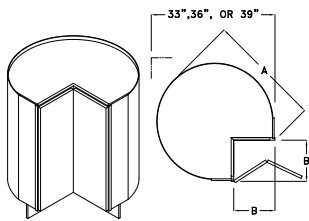

Base Cabinets Framed

B30
Code Width

- Standard Base cabinet depth is 24". Standard Base cabinet height is 34½".
- Most 24" wide Base cabinets are available with 1 or 2 doors. e.g. B24-1 or B24-2.
- 24"-2 and 27" Base cabinets have 2 doors and 1 drawer.

Base Cabinets Framed

B30
Code Width

- Standard Base cabinet depth is 24". Standard Base cabinet height is 34 1/2".
- Most 24" wide Base cabinets are available with 1 or 2 doors. e.g. B24-1 or B24-2.
- 24"-2 and 27" Base cabinets have 2 doors and 1 drawer.

CORNER BASE - CB

ASYMMETRICAL CORNER BASE - CBA

3 DRAWER CORNER BASE - CB3D

Widths Available:
36" & 39"

CORNER BASE LAZY SUSAN - CBLS

ASYMMETRICAL CORNER BASE LAZY SUSAN - CBLSA

DIAGONAL BASE - DB

CORNER BASE LAZY SUSAN - CBLSP OR SBLSCW

DIAGONAL BASE LAZY SUSAN - DBLS

CORNER BASE BARREL - CBB

CORNER BASE BARREL LAZY SUSAN REVOLVING DOOR - CBBLSRD OR SBBLSRDP

CORNER RECYCLING CENTER - CRC

DIAGONAL BASE LAZY SUSAN - DBLSP OR DBLSCW

CORNER BASE BARREL LAZY SUSAN - CBBLS OR CBBLSP