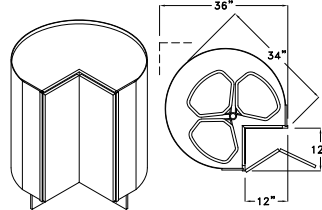

Base Cabinets Framed

B30
Code Width

- Standard Base cabinet depth is 24". Standard Base cabinet height is 34 1/2".
- Most 24" wide Base cabinets are available with 1 or 2 doors. e.g. B24-1 or B24-2.
- 24"-2 and 27" Base cabinets have 2 doors and 1 drawer.

CORNER BASE - CB

ASYMMETRICAL CORNER BASE - CBA

3 DRAWER CORNER BASE - CB3D

Widths Available:
36" & 39"

CORNER BASE LAZY SUSAN - CBLS

ASYMMETRICAL CORNER BASE LAZY SUSAN - CBLSA

DIAGONAL BASE - DB

CORNER BASE LAZY SUSAN - CBLSP OR SBLSCW

DIAGONAL BASE LAZY SUSAN - DBLS

CORNER BASE BARREL - CBB

CORNER BASE BARREL LAZY SUSAN REVOLVING DOOR - CBBLSRD OR SBBLSRDP

CORNER RECYCLING CENTER - CRC

DIAGONAL BASE LAZY SUSAN - DBLSP OR DBLSCW

CORNER BASE BARREL LAZY SUSAN - CBBLS OR CBBLSP

BDBC

BDE2424

BDE1224B

Base Cabinets Framed

B30
Code Width

- Standard Base cabinet depth is 24". Standard Base cabinet height is 34 1/2".
- Most 24" wide Base cabinets are available with 1 or 2 doors. e.g. B24-1 or B24-2.
- 24"-2 and 27" Base cabinets have 2 doors and 1 drawer.