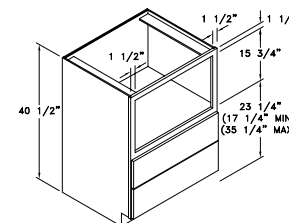

RAISED DISHWASHER BASE - DISHB

Width Available:
27"

BASE RANGETOP WITH DRAWERS - BRTD

Widths Available:
30", 33", 36", 39", 42", *45" &
*48" (*45" & 48" have 4 drws.)

BASE RANGETOP W/ DOORS - BRT

Widths Available:
30", 33", 36",
39", 42", 45"
& 48"

BASE PROFESSIONAL RANGETOP WITH DRAWERS - BPRTD

Widths Available: 30", 33", 36", 39", 42", 45" & 48"

BASE PROFESSIONAL RANGETOP WITH DOORS - BPRTD

Widths Available: 30", 36" & 48"

BASE WARMING DRW - BWDA

Widths Available:
27", 30" & 33"

BASE WARMING DRW - BWDB

Widths Available:
27", 30" & 33"

MICROWAVE BASE - MB

Widths Available:
24", 27", 30" & 33"

*BASE OPEN CABINET - BOC

Also available in
12" depth.
Specify BOC12

Widths Available:
15", 18",
21", 24",
27", 30",
33" & 36"

*BASE OPEN CABINET W/ DRW - BOCD

Widths Available:
15", 18",
21", 24",
27", 30",
33" & 36"

BASE WINE RACK A - BWRA

Widths Available:
12", 15",
18", 21",
24", 27"
& 30"

BASE WINE RACK C - BWRC

BASE OPEN TOWEL BAR - BOTB