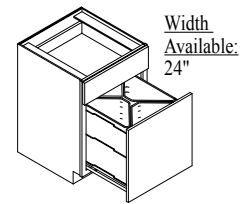

SINK BASE BOW FRONT - SBBOW

Widths Available:
30" & 36"

DIAGONAL SINK BASE - DSB

Widths Available:
36" & 42"

SINK FRONT DIAGONAL - SFD

Widths Available:
36" & 42"

SINK FRONT - SF

Widths Available: 18", 21", 24-1", 24-2", 27", 30", 33", 36", 39", 42", 45" & 48"

SINK FRONT CORNER - SFC

Widths Available:
36" & 42"

BASE ROLL-OUT WASTE - BRW

Widths Available:
15" & 18"

BASE ROLL-OUT DOUBLE WASTE - BRDW

Widths Available:
18", 21" & 24"

BASE VEGETABLE BIN CABINET - BVB

Width Available:
15"

BASE FOOD PREP CENTER - BFPC

Width Available:
15", 18",
21" & 24"

BASE RECYCLING CENTER - BRC

Width Available:
24"

BASE ROLL-OUT PANTRY - BROP

Widths Available:
9", 12", 15" & 18"

BASE CHROME WIRE ORGANIZER - BCWO

Width Available:
9"

BASE MULTI STORAGE - BMSU

Widths Available:
36"

BASE SANDWICH CENTER - BSC

Widths Available:
30" & 36"

Base Cabinets Framed

B30
Code Width

- Standard Base cabinet depth is 24". Standard Base cabinet height is 34 1/2".
- Most 24" wide Base cabinets are available with 1 or 2 doors. e.g. B24-1 or B24-2.
- 24"-2 and 27" Base cabinets have 2 doors and 1 drawer.