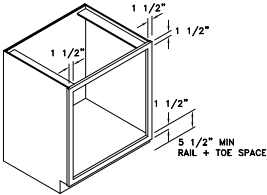

Width Available:
9"

BASE MULTI STORAGE - BMSU

Widths Available:
36"

BASE SANDWICH CENTER - BSC

Widths Available:
30" & 36"

Base Cabinets Framed

B30
Code Width

- Standard Base cabinet depth is 24". Standard Base cabinet height is 34 1/2".
- Most 24" wide Base cabinets are available with 1 or 2 doors. e.g. B24-1 or B24-2.
- 24"-2 and 27" Base cabinets have 2 doors and 1 drawer.

SWING-UP APPLIANCE SHELF - BSAS

Widths Available:
18", 21" & 24-1"

BASE DRY GOODS - BDG

Widths Available:
15", 18", 30" & 36"

BASE PULL-OUT BASKET CABINET - BPOB

Widths Available:
15" & 18"

BASE PULL-OUT BASKET CABINET FULL HEIGHT - BPOBFH

Widths Available:
15" & 18"

RANGE BASE - RB

Widths Available: 24", 27",
30", 33" & 36"

RANGE BASE DROP IN - RBDI

Widths Available:
24", 27",
30", 33"
& 36"

BASE COOKTOP DOWN DRAFT - BCTDD

Widths Available:
30", 33,
36", 39,
42" & 48"

RAISED DISHWASHER BASE - DISHB

Width Available:
27"

BASE RANGETOP WITH DRAWERS - BRTD

Widths Available:
30", 33", 36", 39", 42", *45" &
*48" (*45" & 48" have 4 drws.)

BASE RANGETOP W/ DOORS - BRT

Widths Available:
30", 33", 36",
39", 42", 45"
& 48"