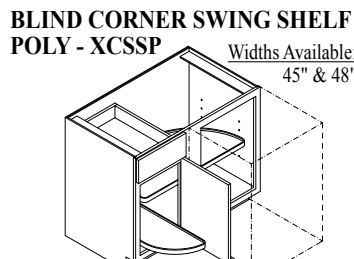

Widths Available: 15", 24-1" & 24-2"