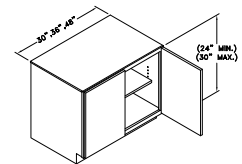

SWING-UP APPLIANCE SHELF - BSAS

Widths Available:
18", 21" & 24-1"

BASE DRY GOODS - BDG

Widths Available:
15", 18", 30" & 36"

BASE PULL-OUT BASKET CABINET - BPOB

Widths Available:
15" & 18"

BASE PULL-OUT BASKET CABINET FULL HEIGHT - BPOBFH

Widths Available:
15" & 18"

RANGE BASE - RB

Widths Available: 24", 27",
30", 33" & 36"

RANGE BASE DROP IN - RBDI

Widths Available:
24", 27",
30", 33"
& 36"

BASE COOKTOP DOWN DRAFT - BCTDD

Widths Available:
30", 33,
36", 39,
42" & 48"

RAISED DISHWASHER BASE - DISHB

Width Available:
27"

BASE RANGETOP WITH DRAWERS - BRTD

Widths Available:
30", 33", 36", 39", 42", *45" &
*48" (*45" & 48" have 4 drws.)

BASE RANGETOP W/ DOORS - BRT

Widths Available:
30", 33", 36",
39", 42", 45"
& 48"

BASE PROFESSIONAL RANGETOP WITH DRAWERS - BPRTD

Widths Available: 30", 33", 36", 39", 42", 45" & 48"

BASE PROFESSIONAL RANGETOP WITH DOORS - BPRTD

Widths Available: 30", 36" & 48"

BASE WARMING DRW - BWDA

Widths Available:
27", 30" & 33"