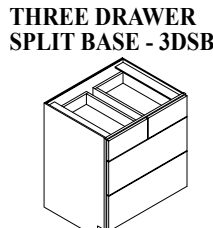

Widths Available: 30", 33", 36", 39" & 42"