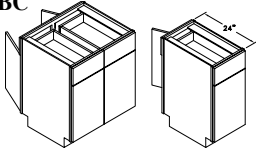

BDBC

BDE2424

BDE1224B

Base Cabinets Framed

B30
Code Width

- Standard Base cabinet depth is 24". Standard Base cabinet height is 34 1/2".
- Most 24" wide Base cabinets are available with 1 or 2 doors. e.g. B24-1 or B24-2.
- 24"-2 and 27" Base cabinets have 2 doors and 1 drawer.

PENINSULA BASE CABINET - PBC

Width Available: 9", 12", 15", 18", 21", 24-1", 24-2", 27", 30", 33", 36", 39", 42", 45", 48"

PENINSULA BLIND CORNER BASE - PXC

Width Available: 36", 39", 42", 45", 48"

PENINSULA BLIND STARTER - PXS

Width Available: 27"

SINK BASE - SB

24-2" - 48"

18" - 24"-1

Widths Available:
18", 21", 24-1",
24-2", 27", 30",
33", 36", 39",
42", 45" & 48"

SINK BASE REVERSE - SBR

24-2" - 48"

18" - 24"-1