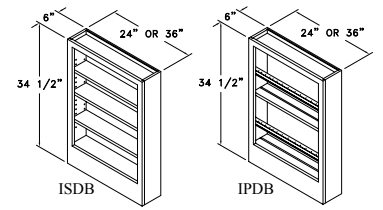

**ISLAND SPICE DISPLAY - ISDB
ISLAND PLATE DISPLAY - IPDB**