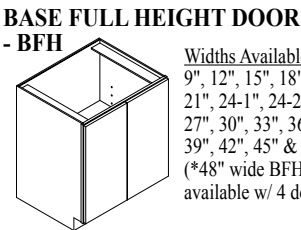

Widths Available: 24", 27", 30", 33", 36", 39", 42", 45" & 48"