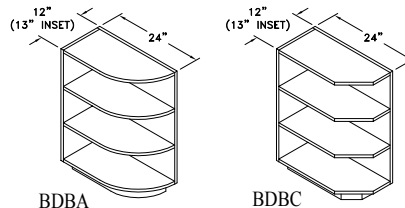

Base Cabinets Framed

B30
Code Width

- Standard Base cabinet depth is 24". Standard Base cabinet height is 34½".
- Most 24" wide Base cabinets are available with 1 or 2 doors. e.g. B24-1 or B24-2.
- 24"-2 and 27" Base cabinets have 2 doors and 1 drawer.

Base Cabinets Framed

B30
Code Width

- Standard Base cabinet depth is 24". Standard Base cabinet height is 34 1/2".
- Most 24" wide Base cabinets are available with 1 or 2 doors. e.g. B24-1 or B24-2.
- 24"-2 and 27" Base cabinets have 2 doors and 1 drawer.

BASE ANGLE END - BAE

BASE DIAGONAL END CABINETS - BDE

BASE RADIUS END CABINETS - BRE

BRE2424

BRE1224

BRE1212

BASE DISPLAY BOX - BDB

BDBA

BDBC

BDE2424

BDE1224B

Base Cabinets Framed

B30
Code Width

- Standard Base cabinet depth is 24". Standard Base cabinet height is 34 1/2".
- Most 24" wide Base cabinets are available with 1 or 2 doors. e.g. B24-1 or B24-2.
- 24"-2 and 27" Base cabinets have 2 doors and 1 drawer.