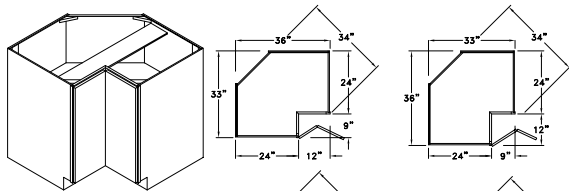

Base Cabinets Framed

B30
Code Width

- Standard Base cabinet depth is 24". Standard Base cabinet height is 34½".
- Most 24" wide Base cabinets are available with 1 or 2 doors. e.g. B24-1 or B24-2.
- 24"-2 and 27" Base cabinets have 2 doors and 1 drawer.

Widths Available: 15", 18", 21", 24-1", 24-2", 27", 30", 33" & 36"

Widths Available: 15", 18", 21" & 24"

Also available in Peninsula. Specify Peninsula Blind Corner - PXCBC.

Widths Available: 15", 24-1" & 24-2"

Base Cabinets Framed

B30
Code Width

- Standard Base cabinet depth is 24". Standard Base cabinet height is 34 1/2".
- Most 24" wide Base cabinets are available with 1 or 2 doors. e.g. B24-1 or B24-2.
- 24"-2 and 27" Base cabinets have 2 doors and 1 drawer.

CORNER BASE - CB

ASYMMETRICAL CORNER BASE - CBA

3 DRAWER CORNER BASE - CB3D

Widths Available:
36" & 39"

CORNER BASE LAZY SUSAN - CBLS

ASYMMETRICAL CORNER BASE LAZY SUSAN - CBLSA

DIAGONAL BASE - DB

CORNER BASE LAZY SUSAN - CBLSP OR SBLSCW