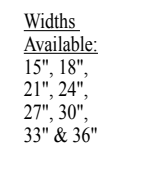

RAISED DISHWASHER BASE - DISHB

Width Available:
27"

BASE RANGETOP WITH DRAWERS - BRTD

Widths Available:
30", 33", 36", 39", 42", *45" &
*48" (*45" & 48" have 4 drws.)

BASE RANGETOP W/ DOORS - BRT

Widths Available:
30", 33", 36",
39", 42", 45"
& 48"

BASE PROFESSIONAL RANGETOP WITH DRAWERS - BPRTD

Widths Available: 30", 33", 36", 39", 42", 45" & 48"

BASE PROFESSIONAL RANGETOP WITH DOORS - BPRTD

Widths Available: 30", 36" & 48"

BASE WARMING DRW - BWDA

Widths Available:
27", 30" & 33"

BASE WARMING DRW - BWDB

Widths Available:
27", 30" & 33"

MICROWAVE BASE - MB

Widths Available:
24", 27", 30" & 33"

*BASE OPEN CABINET - BOC

Also available in
12" depth.
Specify BOC12

Widths Available:
15", 18",
21", 24",
27", 30",
33" & 36"

*BASE OPEN CABINET W/ DRW - BOCD

Widths Available:
15", 18",
21", 24",
27", 30",
33" & 36"

BASE WINE RACK A - BWRA

Widths Available:
12", 15",
18", 21",
24", 27"
& 30"

BASE WINE RACK C - BWRC

BASE OPEN TOWEL BAR - BOTB