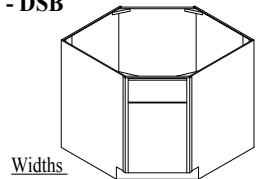

Widths Available:
18", 21", 24-1",
24-2", 27", 30",
33", 36", 39",
42", 45" & 48"

SINK BASE W/ ANGLE STILES - SAS

Widths Available:
30", 33",
36", 39"
& 42"

SINK BASE W/ ANGLE FLUTED STILES - SAFS

Widths Available:
30", 33",
36", 39"
& 42"

FARMHOUSE SINK BASE - SBF

Widths Available:
24-2", 27",
30", 33",
36", 39"
& 42"

TURNPOST SINK BASE - SBTP

Widths Available:
33", 36",
39" & 42"

SPINDLE SINK BASE - SBSP

Widths Available:
30", 33",
36", 39"
& 42"

SINK BASE BOW FRONT - SBBOW

Widths Available:
30" & 36"

DIAGONAL SINK BASE - DSB

Widths Available:
36" & 42"

SINK FRONT DIAGONAL - SFD

Widths Available:
36" & 42"

SINK FRONT - SF

Widths Available: 18", 21", 24-1", 24-2", 27", 30", 33", 36", 39", 42", 45" & 48"

SINK FRONT CORNER - SFC

Widths Available:
36" & 42"

BASE ROLL-OUT WASTE - BRW

Widths Available:
15" & 18"

BASE ROLL-OUT DOUBLE WASTE - BRDW

Widths Available:
18", 21" & 24"

BASE VEGETABLE BIN CABINET - BVB

Width Available:
15"