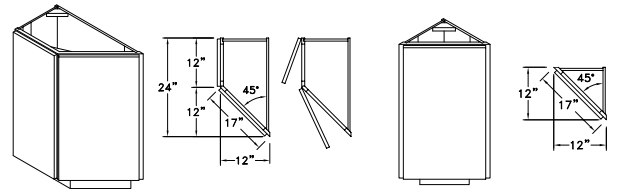

BASE DIAGONAL END CABINETS - BDE