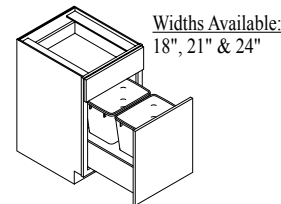

Base Cabinets Framed

B30
Code Width

- Standard Base cabinet depth is 24". Standard Base cabinet height is 34½".
- Most 24" wide Base cabinets are available with 1 or 2 doors. e.g. B24-1 or B24-2.
- 24"-2 and 27" Base cabinets have 2 doors and 1 drawer.

SINK BASE BOW FRONT - SBBOW

Widths Available:
30" & 36"

DIAGONAL SINK BASE - DSB

Widths Available:
36" & 42"

SINK FRONT DIAGONAL - SFD

Widths Available:
36" & 42"

SINK FRONT - SF

Widths Available: 18", 21", 24-1", 24-2", 27", 30", 33", 36", 39", 42", 45" & 48"

SINK FRONT CORNER - SFC

Widths Available:
36" & 42"

BASE ROLL-OUT WASTE - BRW

Widths Available:
15" & 18"

BASE ROLL-OUT DOUBLE WASTE - BRDW

Widths Available:
18", 21" & 24"

BASE VEGETABLE BIN CABINET - BVB

Width Available:
15"

Width Available:
9"

BASE MULTI STORAGE - BMSU

Widths Available:
36"

BASE SANDWICH CENTER - BSC

Widths Available:
30" & 36"

Base Cabinets Framed

B30
Code Width

- Standard Base cabinet depth is 24". Standard Base cabinet height is 34 1/2".
- Most 24" wide Base cabinets are available with 1 or 2 doors. e.g. B24-1 or B24-2.
- 24"-2 and 27" Base cabinets have 2 doors and 1 drawer.