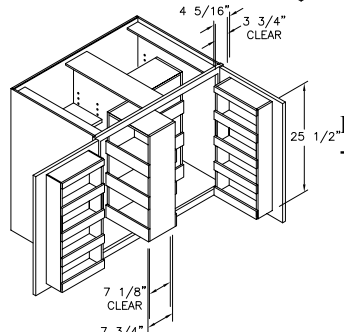

SINK FRONT CORNER - SFC

Widths Available:
36" & 42"

BASE ROLL-OUT WASTE - BRW

Widths Available:
15" & 18"

BASE ROLL-OUT DOUBLE WASTE - BRDW

Widths Available:
18", 21" & 24"

BASE VEGETABLE BIN CABINET - BVB

Width Available:
15"

BASE FOOD PREP CENTER - BFPC

Width Available:
15", 18",
21" & 24"

BASE RECYCLING CENTER - BRC

Width Available:
24"

BASE ROLL-OUT PANTRY - BROP

Widths Available:
9", 12", 15" & 18"

BASE CHROME WIRE ORGANIZER - BCWO

Width Available:
9"

BASE MULTI STORAGE - BMSU

Widths Available:
36"

BASE SANDWICH CENTER - BSC

Widths Available:
30" & 36"

Base Cabinets Framed

B30
Code Width

- Standard Base cabinet depth is 24". Standard Base cabinet height is 34 1/2".
- Most 24" wide Base cabinets are available with 1 or 2 doors. e.g. B24-1 or B24-2.
- 24"-2 and 27" Base cabinets have 2 doors and 1 drawer.

SWING-UP APPLIANCE SHELF - BSAS

Widths Available:
18", 21" & 24-1"

BASE DRY GOODS - BDG

Widths Available:
15", 18", 30" & 36"

BASE PULL-OUT BASKET CABINET - BPOB

Widths Available:
15" & 18"

BASE PULL-OUT BASKET CABINET FULL HEIGHT - BPOBFH