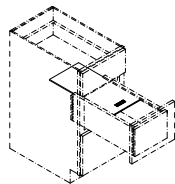

Base Cabinets Framed

B30
Code Width

- Standard Base cabinet depth is 24". Standard Base cabinet height is 34½".
- Most 24" wide Base cabinets are available with 1 or 2 doors. e.g. B24-1 or B24-2.
- 24"-2 and 27" Base cabinets have 2 doors and 1 drawer.

CHOPPING BLOCK - CHOP

KNIFE BLOCK - KNIFE

BREAD BOARD - BREAD

BREAD DRAWER COVER - BDC

DISH DRAWER ORGANIZER - DISHD

ROLL-OUT SHELF - ROS

TRAY PARTITIONS - TP

CUTLERY RACK WOOD - CRW