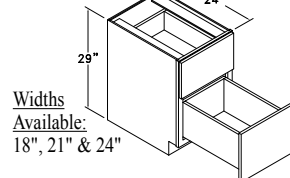

Base Cabinets Framed

B30
Code Width

- Standard Base cabinet depth is 24". Standard Base cabinet height is 34½".
- Most 24" wide Base cabinets are available with 1 or 2 doors. e.g. B24-1 or B24-2.
- 24"-2 and 27" Base cabinets have 2 doors and 1 drawer.

ISLAND TABLE STYLE A - ISLA

ISLAND STYLE C - ISLC

**ISLAND SPICE DISPLAY - ISDB
ISLAND PLATE DISPLAY - IPDB**

**ISLAND SUB-ASSEMBLY W/
TURNED POSTS - ISUBT**

*Peninsula Island Sub-Assembly also available - Specify ISUBTP.

KITCHEN DESK 3 DRAWER - KD3D

Widths Available:
12", 15",
18", 21"
& 24"

KITCHEN DESK BASE CABINET - KDBC

Widths Available:
12", 15",
18", 21",
24-1", 24-2",
27", 30",
33" & 36"

KITCHEN DESK FULL HEIGHT DOOR - KDFHD

Widths Available:
12", 15", 18", 21",
24-1", 24-2", 27",
30", 33" & 36"

KITCHEN DESK FILE DRAWER STYLE A - KD1FDA

Widths Available:
18", 21" & 24"

KITCHEN DESK FILE DRAWER STYLE B - KD1FDB

Widths Available:
18", 21" & 24"