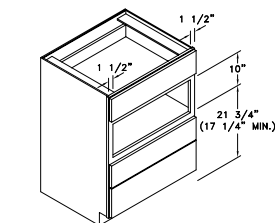

RAISED DISHWASHER BASE - DISHB

Width Available:
27"

BASE RANGETOP WITH DRAWERS - BRTD

Widths Available:
30", 33", 36", 39", 42", *45" &
*48" (*45" & 48" have 4 drws.)

BASE RANGETOP W/ DOORS - BRT

Widths Available:
30", 33", 36",
39", 42", 45"
& 48"

BASE PROFESSIONAL RANGETOP WITH DRAWERS - BPRTD

Widths Available: 30", 33", 36", 39", 42", 45" & 48"

BASE PROFESSIONAL RANGETOP WITH DOORS - BPRTD

Widths Available: 30", 36" & 48"

BASE WARMING DRW - BWDA

Widths Available:
27", 30" & 33"

BASE WARMING DRW - BWDB

Widths Available:
27", 30" & 33"

MICROWAVE BASE - MB

Widths Available:
24", 27", 30" & 33"

*BASE OPEN CABINET - BOC

Also available in
12" depth.
Specify BOC12

Widths Available:
15", 18",
21", 24",
27", 30",
33" & 36"

*BASE OPEN CABINET W/ DRW - BOCD

Widths Available:
15", 18",
21", 24",
27", 30",
33" & 36"

BASE WINE RACK A - BWRA

Widths Available:
12", 15",
18", 21",
24", 27"
& 30"

BASE WINE RACK C - BWRC

BASE OPEN TOWEL BAR - BOTB