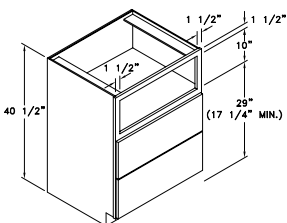

RAISED DISHWASHER BASE - DISHB

Width Available:
27"

BASE RANGETOP WITH DRAWERS - BRTD

Widths Available:
30", 33", 36", 39", 42", *45" &
*48" (*45" & 48" have 4 drws.)

BASE RANGETOP W/ DOORS - BRT

Widths Available:
30", 33", 36",
39", 42", 45"
& 48"

BASE PROFESSIONAL RANGETOP WITH DRAWERS - BPRTD

Widths Available: 30", 33", 36", 39", 42", 45" & 48"

BASE PROFESSIONAL RANGETOP WITH DOORS - BPRTD

Widths Available: 30", 36" & 48"

BASE WARMING DRW - BWDA

Widths Available:
27", 30" & 33"

BASE WARMING DRW - BWDB

Widths Available:
27", 30" & 33"

MICROWAVE BASE - MB

Widths Available:
24", 27", 30" & 33"

*BASE OPEN CABINET - BOC

Also available in
12" depth.
Specify BOC12

Widths Available:
15", 18",
21", 24",
27", 30",
33" & 36"

*BASE OPEN CABINET W/ DRW - BOCD

Widths Available:
15", 18",
21", 24",
27", 30",
33" & 36"

BASE WINE RACK A - BWRA

Widths Available:
12", 15",
18", 21",
24", 27"
& 30"

BASE WINE RACK C - BWRC

BASE OPEN TOWEL BAR - BOTB