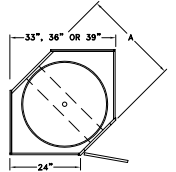

CORNER BASE - CB

ASYMMETRICAL CORNER BASE - CBA

3 DRAWER CORNER BASE - CB3D

Widths Available:
36" & 39"

CORNER BASE LAZY SUSAN - CBLS

ASYMMETRICAL CORNER BASE LAZY SUSAN - CBLSA

DIAGONAL BASE - DB

CORNER BASE LAZY SUSAN - CBLSP OR SBLSCW

DIAGONAL BASE LAZY SUSAN - DBLS

CORNER BASE BARREL - CBB

CORNER BASE BARREL LAZY SUSAN REVOLVING DOOR - CBBLSRD OR SBBLSRDP

CORNER RECYCLING CENTER - CRC

DIAGONAL BASE LAZY SUSAN - DBLSP OR DBLSCW

CORNER BASE BARREL LAZY SUSAN - CBBLS OR CBBLSP