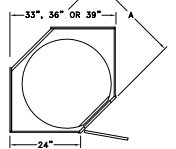

DIAGONAL BASE LAZY SUSAN - DBLSP OR DBLSCW