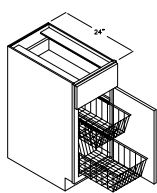

FARMHOUSE SINK BASE - SBF

Widths Available:
24-2", 27",
30", 33",
36", 39"
& 42"

TURNPOST SINK BASE - SBTP

Widths Available:
33", 36",
39" & 42"

SPINDLE SINK BASE - SBSP

Widths Available:
30", 33",
36", 39"
& 42"

SINK BASE BOW FRONT - SBBOW

Widths Available:
30" & 36"

DIAGONAL SINK BASE - DSB

Widths Available:
36" & 42"

SINK FRONT DIAGONAL - SFD

Widths Available:
36" & 42"

SINK FRONT - SF

Widths Available: 18", 21", 24-1", 24-2", 27", 30", 33", 36", 39", 42", 45" & 48"

SINK FRONT CORNER - SFC

Widths Available:
36" & 42"

BASE ROLL-OUT WASTE - BRW

Widths Available:
15" & 18"

BASE ROLL-OUT DOUBLE WASTE - BRDW

Widths Available:
18", 21" & 24"

BASE VEGETABLE BIN CABINET - BVB

Width Available:
15"

BASE FOOD PREP CENTER - BFPC

Width Available:
15", 18",
21" & 24"

BASE RECYCLING CENTER - BRC

Width Available:
24"

BASE ROLL-OUT PANTRY - BROP

Widths Available:
9", 12", 15" & 18"

BASE CHROME WIRE ORGANIZER - BCWO