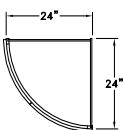

CORNER BASE - CB

ASYMMETRICAL CORNER BASE - CBA

3 DRAWER CORNER BASE - CB3D

Widths Available:
36" & 39"

CORNER BASE LAZY SUSAN - CBLS

ASYMMETRICAL CORNER BASE LAZY SUSAN - CBLSA

DIAGONAL BASE - DB

CORNER BASE LAZY SUSAN - CBLSP OR SBLSCW

BASE ANGLE END - BAE

BASE DIAGONAL END CABINETS - BDE

BASE RADIUS END CABINETS - BRE

BRE2424

BRE1224

BRE1212

BASE DISPLAY BOX - BDB

BDBA

BDBC

BDE2424

BDE1224B

Base Cabinets Framed

B30
Code Width

- Standard Base cabinet depth is 24". Standard Base cabinet height is 34 1/2".
- Most 24" wide Base cabinets are available with 1 or 2 doors. e.g. B24-1 or B24-2.
- 24"-2 and 27" Base cabinets have 2 doors and 1 drawer.

PENINSULA BASE CABINET - PBC

Width Available: 9", 12", 15", 18", 21", 24-1", 24-2", 27", 30", 33", 36", 39", 42", 45", 48"

PENINSULA BLIND CORNER BASE - PXC

Width Available: 36", 39", 42", 45", 48"

PENINSULA BLIND STARTER - PXS