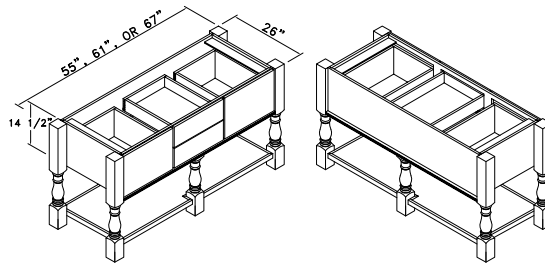

*BASE OPEN CABINET W/ DRW - BOCD

Widths Available:
15", 18",
21", 24",
27", 30",
33" & 36"

BASE WINE RACK A - BWRA

Widths Available:
12", 15",
18", 21",
24", 27"
& 30"

BASE WINE RACK C - BWRC

BASE OPEN TOWEL BAR - BOTB

Width Available:
9"

APOTHECARY BASE - BAPOTH

Width Available:
9"

APOTHECARY BASE W/ DRW FRONTS - BAPTH

Base Cabinets Framed

B30
Code Width

- Standard Base cabinet depth is 24". Standard Base cabinet height is 34 1/2".
- Most 24" wide Base cabinets are available with 1 or 2 doors. e.g. B24-1 or B24-2.
- 24"-2 and 27" Base cabinets have 2 doors and 1 drawer.

ISLAND TABLE STYLE A - ISLA

ISLAND STYLE C - ISLC

**ISLAND SPICE DISPLAY - ISDB
ISLAND PLATE DISPLAY - IPDB**

**ISLAND SUB-ASSEMBLY W/
TURNED POSTS - ISUBT**

*Peninsula Island Sub-Assembly also available - Specify ISUBTP.