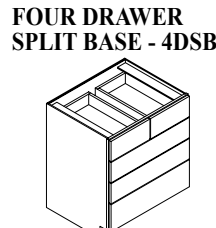

Widths Available: 30", 33", 36", 39" & 42"