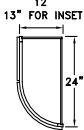

Base Cabinets Framed

B30
Code Width

- Standard Base cabinet depth is 24". Standard Base cabinet height is 34½".
- Most 24" wide Base cabinets are available with 1 or 2 doors. e.g. B24-1 or B24-2.
- 24"-2 and 27" Base cabinets have 2 doors and 1 drawer.

BASE ANGLE END - BAE

BASE DIAGONAL END CABINETS - BDE

BASE RADIUS END CABINETS - BRE

BRE2424

BRE1224

BRE1212

BASE DISPLAY BOX - BDB

BDBA

BDBC

BDE2424

BDE1224B

Base Cabinets Framed

B30
Code Width

- Standard Base cabinet depth is 24". Standard Base cabinet height is 34 1/2".
- Most 24" wide Base cabinets are available with 1 or 2 doors. e.g. B24-1 or B24-2.
- 24"-2 and 27" Base cabinets have 2 doors and 1 drawer.

PENINSULA BASE CABINET - PBC

Width Available: 9", 12", 15", 18", 21", 24-1", 24-2", 27", 30", 33", 36", 39", 42", 45", 48"

PENINSULA BLIND CORNER BASE - PXC

Width Available: 36", 39", 42", 45", 48"

PENINSULA BLIND STARTER - PXS