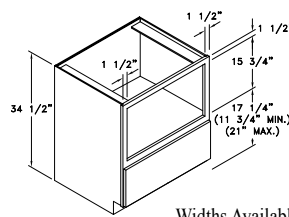

RAISED DISHWASHER BASE - DISHB

Width Available:
27"

BASE RANGETOP WITH DRAWERS - BRTD

Widths Available:
30", 33", 36", 39", 42", *45" &
*48" (*45" & 48" have 4 drws.)

BASE RANGETOP W/ DOORS - BRT

Widths Available:
30", 33", 36",
39", 42", 45"
& 48"

BASE PROFESSIONAL RANGETOP WITH DRAWERS - BPRTD

Widths Available: 30", 33", 36", 39", 42", 45" & 48"

BASE PROFESSIONAL RANGETOP WITH DOORS - BPRTD

Widths Available: 30", 36" & 48"

BASE WARMING DRW - BWDA

Widths Available:
27", 30" & 33"

BASE WARMING DRW - BWDB

Widths Available:
27", 30" & 33"

MICROWAVE BASE - MB

Widths Available:
24", 27", 30" & 33"

*BASE OPEN CABINET - BOC

Also available in
12" depth.
Specify BOC12

Widths Available:
15", 18",
21", 24",
27", 30",
33" & 36"

*BASE OPEN CABINET W/ DRW - BOCD

Widths Available:
15", 18",
21", 24",
27", 30",
33" & 36"

BASE WINE RACK A - BWRA

Widths Available:
12", 15",
18", 21",
24", 27"
& 30"

BASE WINE RACK C - BWRC

BASE OPEN TOWEL BAR - BOTB