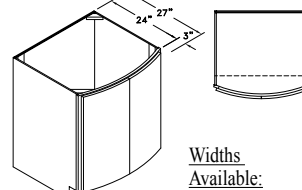

Widths Available:
18", 21", 24-1",
24-2", 27", 30",
33", 36", 39",
42", 45" & 48"

SINK BASE W/ ANGLE STILES - SAS

Widths Available:
30", 33",
36", 39"
& 42"

SINK BASE W/ ANGLE FLUTED STILES - SAFS

Widths Available:
30", 33",
36", 39"
& 42"

FARMHOUSE SINK BASE - SBF

Widths Available:
24-2", 27",
30", 33",
36", 39"
& 42"

TURNPOST SINK BASE - SBTP

Widths Available:
33", 36",
39" & 42"

SPINDLE SINK BASE - SBSP

Widths Available:
30", 33",
36", 39"
& 42"

SINK BASE BOW FRONT - SBBOW

Widths Available:
30" & 36"

DIAGONAL SINK BASE - DSB

Widths Available:
36" & 42"

SINK FRONT DIAGONAL - SFD

Widths Available:
36" & 42"

SINK FRONT - SF

Widths Available: 18", 21", 24-1", 24-2", 27", 30", 33", 36", 39", 42", 45" & 48"

SINK FRONT CORNER - SFC

Widths Available:
36" & 42"

BASE ROLL-OUT WASTE - BRW

Widths Available:
15" & 18"

BASE ROLL-OUT DOUBLE WASTE - BRDW

Widths Available:
18", 21" & 24"

BASE VEGETABLE BIN CABINET - BVB

Width Available:
15"