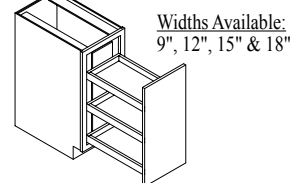

SINK FRONT CORNER - SFC

Widths Available:
36" & 42"

BASE ROLL-OUT WASTE - BRW

Widths Available:
15" & 18"

BASE ROLL-OUT DOUBLE WASTE - BRDW

Widths Available:
18", 21" & 24"

BASE VEGETABLE BIN CABINET - BVB

Width Available:
15"

BASE FOOD PREP CENTER - BFPC

Width Available:
15", 18",
21" & 24"

BASE RECYCLING CENTER - BRC

Width Available:
24"

BASE ROLL-OUT PANTRY - BROP

Widths Available:
9", 12", 15" & 18"

BASE CHROME WIRE ORGANIZER - BCWO

Width Available:
9"

BASE MULTI STORAGE - BMSU

Widths Available:
36"

BASE SANDWICH CENTER - BSC

Widths Available:
30" & 36"

Base Cabinets Framed

B30
Code Width

- Standard Base cabinet depth is 24". Standard Base cabinet height is 34 1/2".
- Most 24" wide Base cabinets are available with 1 or 2 doors. e.g. B24-1 or B24-2.
- 24"-2 and 27" Base cabinets have 2 doors and 1 drawer.

SWING-UP APPLIANCE SHELF - BSAS

Widths Available:
18", 21" & 24-1"

BASE DRY GOODS - BDG

Widths Available:
15", 18", 30" & 36"

BASE PULL-OUT BASKET CABINET - BPOB

Widths Available:
15" & 18"

BASE PULL-OUT BASKET CABINET FULL HEIGHT - BPOBFH