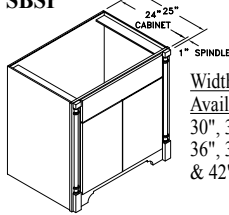

Base Cabinets Framed

B30
Code Width

- Standard Base cabinet depth is 24". Standard Base cabinet height is 34½".
- Most 24" wide Base cabinets are available with 1 or 2 doors. e.g. B24-1 or B24-2.
- 24"-2 and 27" Base cabinets have 2 doors and 1 drawer.

FARMHOUSE SINK BASE - SBF

Widths Available:
24-2", 27",
30", 33",
36", 39"
& 42"

TURNPOST SINK BASE - SBTP

Widths Available:
33", 36",
39" & 42"

SPINDLE SINK BASE - SBSP

Widths Available:
30", 33",
36", 39"
& 42"

SINK BASE BOW FRONT - SBBOW

Widths Available:
30" & 36"

DIAGONAL SINK BASE - DSB

Widths Available:
36" & 42"

SINK FRONT DIAGONAL - SFD

Widths Available:
36" & 42"

SINK FRONT - SF

Widths Available: 18", 21", 24-1", 24-2", 27", 30", 33", 36", 39", 42", 45" & 48"

SINK FRONT CORNER - SFC

Widths Available:
36" & 42"

BASE ROLL-OUT WASTE - BRW

Widths Available:
15" & 18"

BASE ROLL-OUT DOUBLE WASTE - BRDW

Widths Available:
18", 21" & 24"

BASE VEGETABLE BIN CABINET - BVB

Width Available:
15"