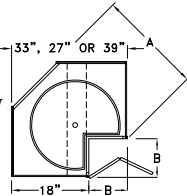

Base Cabinets Framed

B30
Code Width

- Standard Base cabinet depth is 24". Standard Base cabinet height is 34½".
- Most 24" wide Base cabinets are available with 1 or 2 doors. e.g. B24-1 or B24-2.
- 24"-2 and 27" Base cabinets have 2 doors and 1 drawer.

Base Cabinets Framed

B30
Code Width

- Standard Base cabinet depth is 24". Standard Base cabinet height is 34 1/2".
- Most 24" wide Base cabinets are available with 1 or 2 doors. e.g. B24-1 or B24-2.
- 24"-2 and 27" Base cabinets have 2 doors and 1 drawer.

CORNER BASE - CB

ASYMMETRICAL CORNER BASE - CBA

3 DRAWER CORNER BASE - CB3D

Widths Available:
36" & 39"

CORNER BASE LAZY SUSAN - CBLS

ASYMMETRICAL CORNER BASE LAZY SUSAN - CBLSA

DIAGONAL BASE - DB

CORNER BASE LAZY SUSAN - CBLSP OR SBLSCW