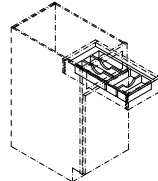

Base Cabinets Framed

B30
Code Width

- Standard Base cabinet depth is 24". Standard Base cabinet height is 34½".
- Most 24" wide Base cabinets are available with 1 or 2 doors. e.g. B24-1 or B24-2.
- 24"-2 and 27" Base cabinets have 2 doors and 1 drawer.

CUTLERY TRAY WOOD - CTW

SPICE TRAY WOOD - STW

CUTLERY TIERED TRAY WOOD - CTTW

CUTLERY TRAY SYNTHETIC - CTS

CUTLERY RACK SYNTHETIC - CRS

SPICE TRAY SYNTHETIC - STS