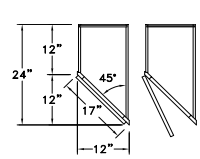

Base Cabinets Framed

B30
Code Width

- Standard Base cabinet depth is 24". Standard Base cabinet height is 34½".
- Most 24" wide Base cabinets are available with 1 or 2 doors. e.g. B24-1 or B24-2.
- 24"-2 and 27" Base cabinets have 2 doors and 1 drawer.

BASE ANGLE END - BAE

BASE DIAGONAL END CABINETS - BDE

BASE RADIUS END CABINETS - BRE

BRE2424

BRE1224

BRE1212

BASE DISPLAY BOX - BDB

BDBA

BDBC

BDE2424

BDE1224B

Base Cabinets Framed

B30
Code Width

- Standard Base cabinet depth is 24". Standard Base cabinet height is 34 1/2".
- Most 24" wide Base cabinets are available with 1 or 2 doors. e.g. B24-1 or B24-2.
- 24"-2 and 27" Base cabinets have 2 doors and 1 drawer.