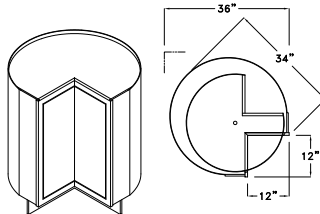

CORNER BASE BARREL LAZY SUSAN REVOLVING DOOR - CBBLSRD OR SBBLSRDP