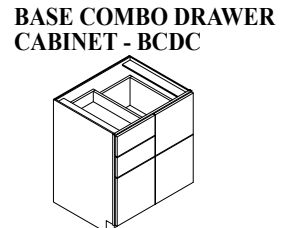

Widths Available: 30", 33", 36", 39" & 42"