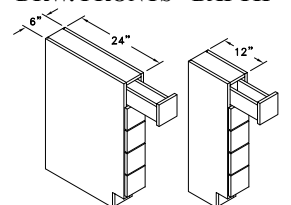

BASE WARMING DRW - BWDB

Widths Available:
27", 30" & 33"

MICROWAVE BASE - MB

Widths Available:
24", 27", 30" & 33"

*BASE OPEN CABINET - BOC

Also available in
12" depth.
Specify BOC12

Widths Available:
15", 18",
21", 24",
27", 30",
33" & 36"

*BASE OPEN CABINET W/ DRW - BOCD

Widths Available:
15", 18",
21", 24",
27", 30",
33" & 36"

BASE WINE RACK A - BWRA

Widths Available:
12", 15",
18", 21",
24", 27"
& 30"

BASE WINE RACK C - BWRC

BASE OPEN TOWEL BAR - BOTB

Width Available:
9"

APOTHECARY BASE - BAPOTH

Width Available:
9"

APOTHECARY BASE W/ DRW FRONTS - BAPTH

Base Cabinets Framed

B30
Code Width

- Standard Base cabinet depth is 24". Standard Base cabinet height is 34 1/2".
- Most 24" wide Base cabinets are available with 1 or 2 doors. e.g. B24-1 or B24-2.
- 24"-2 and 27" Base cabinets have 2 doors and 1 drawer.