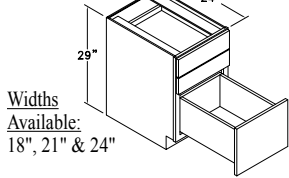

ISLAND TABLE STYLE A - ISLA

ISLAND STYLE C - ISLC

**ISLAND SPICE DISPLAY - ISDB
ISLAND PLATE DISPLAY - IPDB**

**ISLAND SUB-ASSEMBLY W/
TURNED POSTS - ISUBT**

*Peninsula Island Sub-Assembly also available - Specify ISUBTP.

KITCHEN DESK 3 DRAWER - KD3D

Widths Available:
12", 15",
18", 21"
& 24"

KITCHEN DESK BASE CABINET - KDBC

Widths Available:
12", 15",
18", 21",
24-1", 24-2",
27", 30",
33" & 36"

KITCHEN DESK FULL HEIGHT DOOR - KDFHD

Widths Available:
12", 15", 18", 21",
24-1", 24-2", 27",
30", 33" & 36"

KITCHEN DESK FILE DRAWER STYLE A - KD1FDA

Widths Available:
18", 21" & 24"

KITCHEN DESK FILE DRAWER STYLE B - KD1FDB

Widths Available:
18", 21" & 24"