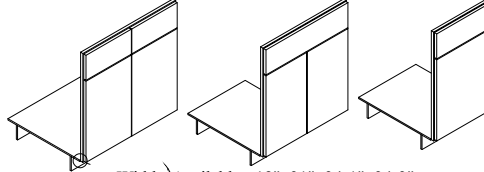

FARMHOUSE SINK BASE - SBF

Widths Available:
24-2", 27",
30", 33",
36", 39"
& 42"

TURNPOST SINK BASE - SBTP

Widths Available:
33", 36",
39" & 42"

SPINDLE SINK BASE - SBSP

Widths Available:
30", 33",
36", 39"
& 42"

SINK BASE BOW FRONT - SBBOW

Widths Available:
30" & 36"

DIAGONAL SINK BASE - DSB

Widths Available:
36" & 42"

SINK FRONT DIAGONAL - SFD

Widths Available:
36" & 42"

SINK FRONT - SF

Widths Available: 18", 21", 24-1", 24-2", 27", 30", 33", 36", 39", 42", 45" & 48"

SINK FRONT CORNER - SFC

Widths Available:
36" & 42"

BASE ROLL-OUT WASTE - BRW

Widths Available:
15" & 18"

BASE ROLL-OUT DOUBLE WASTE - BRDW

Widths Available:
18", 21" & 24"

BASE VEGETABLE BIN CABINET - BVB

Width Available:
15"