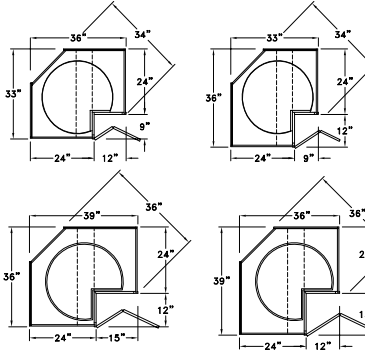

Base Cabinets Framed

B30
Code Width

- Standard Base cabinet depth is 24". Standard Base cabinet height is 34½".
- Most 24" wide Base cabinets are available with 1 or 2 doors. e.g. B24-1 or B24-2.
- 24"-2 and 27" Base cabinets have 2 doors and 1 drawer.

Base Cabinets Framed

B30
Code Width

- Standard Base cabinet depth is 24". Standard Base cabinet height is 34 1/2".
- Most 24" wide Base cabinets are available with 1 or 2 doors. e.g. B24-1 or B24-2.
- 24"-2 and 27" Base cabinets have 2 doors and 1 drawer.

CORNER BASE - CB

ASYMMETRICAL CORNER BASE - CBA

3 DRAWER CORNER BASE - CB3D

Widths Available:
36" & 39"

CORNER BASE LAZY SUSAN - CBLS

ASYMMETRICAL CORNER BASE LAZY SUSAN - CBLSA

DIAGONAL BASE - DB

CORNER BASE LAZY SUSAN - CBLSP OR SBLSCW

DIAGONAL BASE LAZY SUSAN - DBLS

CORNER BASE BARREL - CBB

CORNER BASE BARREL LAZY SUSAN REVOLVING DOOR - CBBLSRD OR SBBLSRDP

CORNER RECYCLING CENTER - CRC

DIAGONAL BASE LAZY SUSAN - DBLSP OR DBLSCW

CORNER BASE BARREL LAZY SUSAN - CBBLS OR CBBLSP