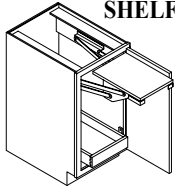

BASE FOOD PREP CENTER - BFPC

Width Available:
15", 18",
21" & 24"

BASE RECYCLING CENTER - BRC

Width Available:
24"

BASE ROLL-OUT PANTRY - BROP

Widths Available:
9", 12", 15" & 18"

BASE CHROME WIRE ORGANIZER - BCWO

Width Available:
9"

BASE MULTI STORAGE - BMSU

Widths Available:
36"

BASE SANDWICH CENTER - BSC

Widths Available:
30" & 36"

Base Cabinets Framed

B30
Code Width

- Standard Base cabinet depth is 24". Standard Base cabinet height is 34 1/2".
- Most 24" wide Base cabinets are available with 1 or 2 doors. e.g. B24-1 or B24-2.
- 24"-2 and 27" Base cabinets have 2 doors and 1 drawer.

SWING-UP APPLIANCE SHELF - BSAS

Widths Available:
18", 21" & 24-1"

BASE DRY GOODS - BDG

Widths Available:
15", 18", 30" & 36"

BASE PULL-OUT BASKET CABINET - BPOB

Widths Available:
15" & 18"

BASE PULL-OUT BASKET CABINET FULL HEIGHT - BPOBFH