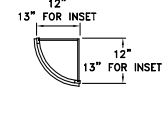

Base Cabinets Framed

B30
Code Width

- Standard Base cabinet depth is 24". Standard Base cabinet height is 34½".
- Most 24" wide Base cabinets are available with 1 or 2 doors. e.g. B24-1 or B24-2.
- 24"-2 and 27" Base cabinets have 2 doors and 1 drawer.

BASE ANGLE END - BAE

BASE DIAGONAL END CABINETS - BDE

BASE RADIUS END CABINETS - BRE

BRE2424

BRE1224

BRE1212

BASE DISPLAY BOX - BDB

BDBA

BDBC

BDE2424

BDE1224B

Base Cabinets Framed

B30
Code Width

- Standard Base cabinet depth is 24". Standard Base cabinet height is 34 1/2".
- Most 24" wide Base cabinets are available with 1 or 2 doors. e.g. B24-1 or B24-2.
- 24"-2 and 27" Base cabinets have 2 doors and 1 drawer.

PENINSULA BASE CABINET - PBC

Width Available: 9", 12", 15", 18", 21", 24-1", 24-2", 27", 30", 33", 36", 39", 42", 45", 48"

PENINSULA BLIND CORNER BASE - PXC

Width Available: 36", 39", 42", 45", 48"

PENINSULA BLIND STARTER - PXS