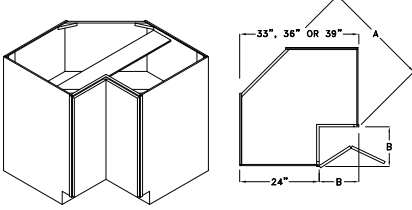

Base Cabinets Framed

B30
Code Width

- Standard Base cabinet depth is 24". Standard Base cabinet height is 34 1/2".
- Most 24" wide Base cabinets are available with 1 or 2 doors. e.g. B24-1 or B24-2.
- 24"-2 and 27" Base cabinets have 2 doors and 1 drawer.

CORNER BASE - CB