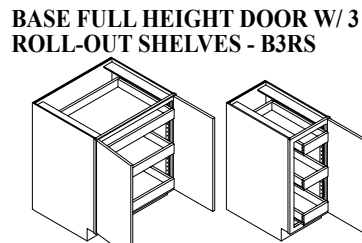

Widths Available: 15", 18", 21", 24-1", 24-2", 27", 30", 33" & 36"