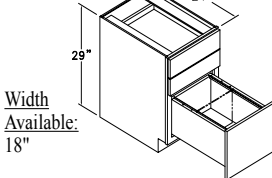

Widths Available:
12", 15", 18", 21",
24-1", 24-2", 27",
30", 33" & 36"

KITCHEN DESK FILE DRAWER STYLE A - KD1FDA

Widths Available:
18", 21" & 24"

KITCHEN DESK FILE DRAWER STYLE B - KD1FDB

Widths Available:
18", 21" & 24"

KITCHEN DESK FILE DRAWER STYLE A - KD1FDA

Width Available:
18"

KITCHEN DESK FILE DRAWER STYLE B - KD1FDB

Width Available:
18"

Base Accessories

TIP-OUT SINK TRAY - TOST

TOWEL BAR - TB

DRW. PARTITIONS - DP