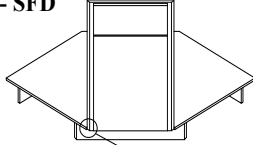

FARMHOUSE SINK BASE - SBF

Widths Available:
24-2", 27",
30", 33",
36", 39"
& 42"

TURNPOST SINK BASE - SBTP

Widths Available:
33", 36",
39" & 42"

SPINDLE SINK BASE - SBSP

Widths Available:
30", 33",
36", 39"
& 42"

SINK BASE BOW FRONT - SBBOW

Widths Available:
30" & 36"

DIAGONAL SINK BASE - DSB

Widths Available:
36" & 42"

SINK FRONT DIAGONAL - SFD

Widths Available:
36" & 42"

SINK FRONT - SF

Widths Available: 18", 21", 24-1", 24-2", 27", 30", 33", 36", 39", 42", 45" & 48"

SINK FRONT CORNER - SFC

Widths Available:
36" & 42"

BASE ROLL-OUT WASTE - BRW

Widths Available:
15" & 18"

BASE ROLL-OUT DOUBLE WASTE - BRDW

Widths Available:
18", 21" & 24"

BASE VEGETABLE BIN CABINET - BVB

Width Available:
15"