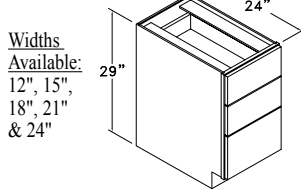

*BASE OPEN CABINET W/ DRW - BOCD

Widths Available:
15", 18",
21", 24",
27", 30",
33" & 36"

BASE WINE RACK A - BWRA

Widths Available:
12", 15",
18", 21",
24", 27"
& 30"

BASE WINE RACK C - BWRC

BASE OPEN TOWEL BAR - BOTB

Width Available:
9"

APOTHECARY BASE - BAPOTH

Width Available:
9"

APOTHECARY BASE W/ DRW FRONTS - BAPTH

Base Cabinets Framed

B30
Code Width

- Standard Base cabinet depth is 24". Standard Base cabinet height is 34 1/2".
- Most 24" wide Base cabinets are available with 1 or 2 doors. e.g. B24-1 or B24-2.
- 24"-2 and 27" Base cabinets have 2 doors and 1 drawer.

ISLAND TABLE STYLE A - ISLA

ISLAND STYLE C - ISLC

**ISLAND SPICE DISPLAY - ISDB
ISLAND PLATE DISPLAY - IPDB**

**ISLAND SUB-ASSEMBLY W/
TURNED POSTS - ISUBT**

*Peninsula Island Sub-Assembly also available - Specify ISUBTP.

KITCHEN DESK 3 DRAWER - KD3D

Widths Available:
12", 15",
18", 21"
& 24"

KITCHEN DESK BASE CABINET - KDBC

Widths Available:
12", 15",
18", 21",
24-1", 24-2",
27", 30",
33" & 36"

KITCHEN DESK FULL HEIGHT DOOR - KDFHD