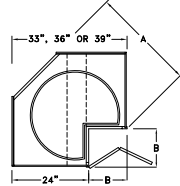

Base Cabinets Framed

B30
Code Width

- Standard Base cabinet depth is 24". Standard Base cabinet height is 34½".
- Most 24" wide Base cabinets are available with 1 or 2 doors. e.g. B24-1 or B24-2.
- 24"-2 and 27" Base cabinets have 2 doors and 1 drawer.

Base Cabinets Framed

B30
Code Width

- Standard Base cabinet depth is 24". Standard Base cabinet height is 34 1/2".
- Most 24" wide Base cabinets are available with 1 or 2 doors. e.g. B24-1 or B24-2.
- 24"-2 and 27" Base cabinets have 2 doors and 1 drawer.

CORNER BASE - CB

ASYMMETRICAL CORNER BASE - CBA

3 DRAWER CORNER BASE - CB3D

Widths Available:
36" & 39"

CORNER BASE LAZY SUSAN - CBLS

ASYMMETRICAL CORNER BASE LAZY SUSAN - CBLSA

DIAGONAL BASE - DB

CORNER BASE LAZY SUSAN - CBLSP OR SBLSCW