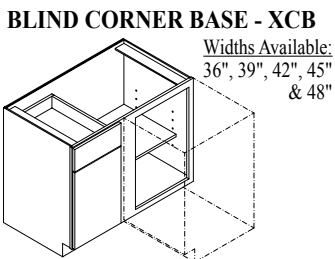

Also available in Peninsula. Specify Peninsula Blind Corner - PXCBC.