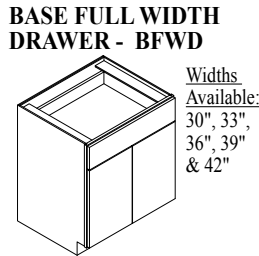

Base Cabinets Framed

B30
Code Width

- •Standard Base cabinet depth is 24". Standard Base cabinet height is 34½".
- •Most 24" wide Base cabinets are available with 1 or 2 doors. e.g. B24-1 or B24-2.
- •24"-2 and 27" Base cabinets have 2 doors and 1 drawer.