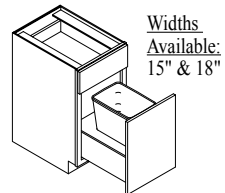

Base Cabinets Framed

B30
Code Width

- Standard Base cabinet depth is 24". Standard Base cabinet height is 34½".
- Most 24" wide Base cabinets are available with 1 or 2 doors. e.g. B24-1 or B24-2.
- 24"-2 and 27" Base cabinets have 2 doors and 1 drawer.

FARMHOUSE SINK BASE - SBF

Widths Available:
24-2", 27",
30", 33",
36", 39"
& 42"

TURNPOST SINK BASE - SBTP

Widths Available:
33", 36",
39" & 42"

SPINDLE SINK BASE - SBSP

Widths Available:
30", 33",
36", 39"
& 42"

SINK BASE BOW FRONT - SBBOW

Widths Available:
30" & 36"

DIAGONAL SINK BASE - DSB

Widths Available:
36" & 42"

SINK FRONT DIAGONAL - SFD

Widths Available:
36" & 42"

SINK FRONT - SF

Widths Available: 18", 21", 24-1", 24-2", 27", 30", 33", 36", 39", 42", 45" & 48"

SINK FRONT CORNER - SFC

Widths Available:
36" & 42"

BASE ROLL-OUT WASTE - BRW

Widths Available:
15" & 18"

BASE ROLL-OUT DOUBLE WASTE - BRDW

Widths Available:
18", 21" & 24"

BASE VEGETABLE BIN CABINET - BVB

Width Available:
15"