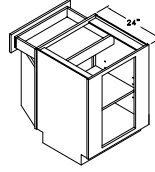

BDBC

BDE2424

BDE1224B

Base Cabinets Framed

B30
Code Width

- Standard Base cabinet depth is 24". Standard Base cabinet height is 34 1/2".
- Most 24" wide Base cabinets are available with 1 or 2 doors. e.g. B24-1 or B24-2.
- 24"-2 and 27" Base cabinets have 2 doors and 1 drawer.

PENINSULA BASE CABINET - PBC

Width Available: 9", 12", 15", 18", 21", 24-1", 24-2", 27", 30", 33", 36", 39", 42", 45", 48"

PENINSULA BLIND CORNER BASE - PXC

Width Available: 36", 39", 42", 45", 48"

PENINSULA BLIND STARTER - PXS

Width Available: 27"

SINK BASE - SB

24-2" - 48"

18" - 24"-1

Widths Available:
18", 21", 24-1",
24-2", 27", 30",
33", 36", 39",
42", 45" & 48"

SINK BASE REVERSE - SBR

24-2" - 48"

18" - 24"-1