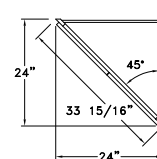

Base Cabinets Framed

B30
Code Width

- Standard Base cabinet depth is 24". Standard Base cabinet height is 34½".
- Most 24" wide Base cabinets are available with 1 or 2 doors. e.g. B24-1 or B24-2.
- 24"-2 and 27" Base cabinets have 2 doors and 1 drawer.

Base Cabinets Framed

B30
Code Width

- Standard Base cabinet depth is 24". Standard Base cabinet height is 34 1/2".
- Most 24" wide Base cabinets are available with 1 or 2 doors. e.g. B24-1 or B24-2.
- 24"-2 and 27" Base cabinets have 2 doors and 1 drawer.

BASE ANGLE END - BAE

BASE DIAGONAL END CABINETS - BDE

BASE RADIUS END CABINETS - BRE

BRE2424

BRE1224

BRE1212

BASE DISPLAY BOX - BDB

BDBA

BDBC

BDE2424

BDE1224B

Base Cabinets Framed

B30
Code Width

- Standard Base cabinet depth is 24". Standard Base cabinet height is 34 1/2".
- Most 24" wide Base cabinets are available with 1 or 2 doors. e.g. B24-1 or B24-2.
- 24"-2 and 27" Base cabinets have 2 doors and 1 drawer.