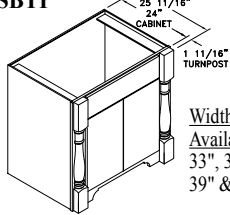

Base Cabinets Framed

B30
Code Width

- Standard Base cabinet depth is 24". Standard Base cabinet height is 34½".
- Most 24" wide Base cabinets are available with 1 or 2 doors. e.g. B24-1 or B24-2.
- 24"-2 and 27" Base cabinets have 2 doors and 1 drawer.

Width Available: 27"

SINK BASE - SB

24-2" - 48"

18" - 24"-1

Widths Available:
18", 21", 24-1",
24-2", 27", 30",
33", 36", 39",
42", 45" & 48"

SINK BASE REVERSE - SBR

24-2" - 48"

18" - 24"-1

Widths Available:
18", 21", 24-1",
24-2", 27", 30",
33", 36", 39",
42", 45" & 48"

SINK BASE W/ ANGLE STILES - SAS

Widths Available:
30", 33",
36", 39"
& 42"

SINK BASE W/ ANGLE FLUTED STILES - SAFS

Widths Available:
30", 33",
36", 39"
& 42"

FARMHOUSE SINK BASE - SBF

Widths Available:
24-2", 27",
30", 33",
36", 39"
& 42"

TURNPOST SINK BASE - SBTP

Widths Available:
33", 36",
39" & 42"

SPINDLE SINK BASE - SBSP

Widths Available:
30", 33",
36", 39"
& 42"