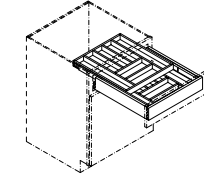

CUTLERY TIERED TRAY WOOD - CTTW