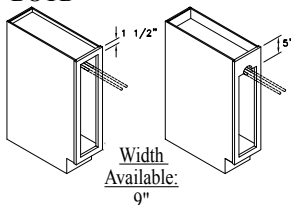

BASE WARMING DRW - BWDB

Widths Available:
27", 30" & 33"

MICROWAVE BASE - MB

Widths Available:
24", 27", 30" & 33"

*BASE OPEN CABINET - BOC

Also available in
12" depth.
Specify BOC12

Widths Available:
15", 18",
21", 24",
27", 30",
33" & 36"

*BASE OPEN CABINET W/ DRW - BOCD

Widths Available:
15", 18",
21", 24",
27", 30",
33" & 36"

BASE WINE RACK A - BWRA

Widths Available:
12", 15",
18", 21",
24", 27"
& 30"

BASE WINE RACK C - BWRC

BASE OPEN TOWEL BAR - BOTB

Width Available:
9"

APOTHECARY BASE - BAPOTH

Width Available:
9"

APOTHECARY BASE W/ DRW FRONTS - BAPTH

Base Cabinets Framed

B30
Code Width

- Standard Base cabinet depth is 24". Standard Base cabinet height is 34 1/2".
- Most 24" wide Base cabinets are available with 1 or 2 doors. e.g. B24-1 or B24-2.
- 24"-2 and 27" Base cabinets have 2 doors and 1 drawer.