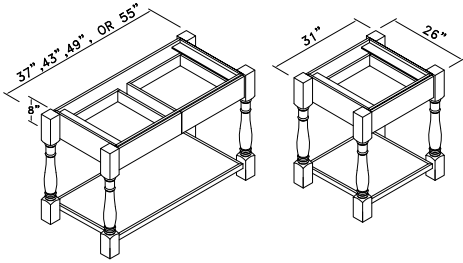

Base Cabinets Framed

B30
Code Width

- •Standard Base cabinet depth is 24". Standard Base cabinet height is 34 1/2".
- •Most 24" wide Base cabinets are available with 1 or 2 doors. e.g. B24-1 or B24-2.
- •24"-2 and 27" Base cabinets have 2 doors and 1 drawer.

ISLAND TABLE STYLE A - ISLA