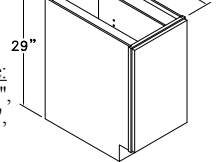

ISLAND TABLE STYLE A - ISLA

ISLAND STYLE C - ISLC

**ISLAND SPICE DISPLAY - ISDB
ISLAND PLATE DISPLAY - IPDB**

**ISLAND SUB-ASSEMBLY W/
TURNED POSTS - ISUBT**

*Peninsula Island Sub-Assembly also available - Specify ISUBTP.

KITCHEN DESK 3 DRAWER - KD3D

Widths Available:
12", 15",
18", 21"
& 24"

KITCHEN DESK BASE CABINET - KDBC

Widths Available:
12", 15",
18", 21",
24-1", 24-2",
27", 30",
33" & 36"

KITCHEN DESK FULL HEIGHT DOOR - KDFHD

Widths Available:
12", 15", 18", 21",
24-1", 24-2", 27",
30", 33" & 36"

KITCHEN DESK FILE DRAWER STYLE A - KD1FDA

Widths Available:
18", 21" & 24"

KITCHEN DESK FILE DRAWER STYLE B - KD1FDB

Widths Available:
18", 21" & 24"