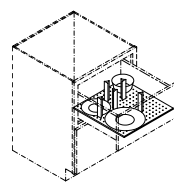

Base Cabinets Framed

B30
Code Width

- Standard Base cabinet depth is 24". Standard Base cabinet height is 34½".
- Most 24" wide Base cabinets are available with 1 or 2 doors. e.g. B24-1 or B24-2.
- 24"-2 and 27" Base cabinets have 2 doors and 1 drawer.

KITCHEN DESK FILE DRAWER STYLE A - KD1FDA

Width Available:
18"

KITCHEN DESK FILE DRAWER STYLE B - KD1FDB

Width Available:
18"

Base Accessories

TIP-OUT SINK TRAY - TOST

TOWEL BAR - TB

DRW. PARTITIONS - DP

CHOPPING BLOCK - CHOP

KNIFE BLOCK - KNIFE

BREAD BOARD - BREAD

BREAD DRAWER COVER - BDC

DISH DRAWER ORGANIZER - DISHD

ROLL-OUT SHELF - ROS

TRAY PARTITIONS - TP

CUTLERY RACK WOOD - CRW