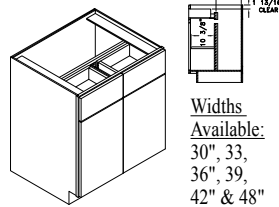

Width Available:
9"

BASE MULTI STORAGE - BMSU

Widths Available:
36"

BASE SANDWICH CENTER - BSC

Widths Available:
30" & 36"

Base Cabinets Framed

B30
Code Width

- Standard Base cabinet depth is 24". Standard Base cabinet height is 34 1/2".
- Most 24" wide Base cabinets are available with 1 or 2 doors. e.g. B24-1 or B24-2.
- 24"-2 and 27" Base cabinets have 2 doors and 1 drawer.

SWING-UP APPLIANCE SHELF - BSAS

Widths Available:
18", 21" & 24-1"

BASE DRY GOODS - BDG

Widths Available:
15", 18", 30" & 36"

BASE PULL-OUT BASKET CABINET - BPOB

Widths Available:
15" & 18"

BASE PULL-OUT BASKET CABINET FULL HEIGHT - BPOBFH

Widths Available:
15" & 18"

RANGE BASE - RB

Widths Available: 24", 27",
30", 33" & 36"

RANGE BASE DROP IN - RBDI

Widths Available:
24", 27",
30", 33"
& 36"

BASE COOKTOP DOWN DRAFT - BCTDD

Widths Available:
30", 33,
36", 39,
42" & 48"

RAISED DISHWASHER BASE - DISHB

Width Available:
27"

BASE RANGETOP WITH DRAWERS - BRTD

Widths Available:
30", 33", 36", 39", 42", *45" &
*48" (*45" & 48" have 4 drws.)

BASE RANGETOP W/ DOORS - BRT

Widths Available:
30", 33", 36",
39", 42", 45"
& 48"