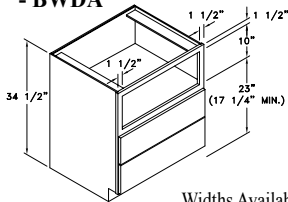

RAISED DISHWASHER BASE - DISHB

Width Available:
27"

BASE RANGETOP WITH DRAWERS - BRTD

Widths Available:
30", 33", 36", 39", 42", *45" &
*48" (*45" & 48" have 4 drws.)

BASE RANGETOP W/ DOORS - BRT

Widths Available:
30", 33", 36",
39", 42", 45"
& 48"

BASE PROFESSIONAL RANGETOP WITH DRAWERS - BPRTD

Widths Available: 30", 33", 36", 39", 42", 45" & 48"

BASE PROFESSIONAL RANGETOP WITH DOORS - BPRTD

Widths Available: 30", 36" & 48"

BASE WARMING DRW - BWDA

Widths Available:
27", 30" & 33"

BASE WARMING DRW - BWDB

Widths Available:
27", 30" & 33"

MICROWAVE BASE - MB

Widths Available:
24", 27", 30" & 33"

*BASE OPEN CABINET - BOC

Also available in
12" depth.
Specify BOC12

Widths Available:
15", 18",
21", 24",
27", 30",
33" & 36"

*BASE OPEN CABINET W/ DRW - BOCD

Widths Available:
15", 18",
21", 24",
27", 30",
33" & 36"

BASE WINE RACK A - BWRA

Widths Available:
12", 15",
18", 21",
24", 27"
& 30"

BASE WINE RACK C - BWRC

BASE OPEN TOWEL BAR - BOTB