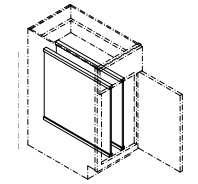

Base Cabinets Framed

B30
Code Width

- Standard Base cabinet depth is 24". Standard Base cabinet height is 34½".
- Most 24" wide Base cabinets are available with 1 or 2 doors. e.g. B24-1 or B24-2.
- 24"-2 and 27" Base cabinets have 2 doors and 1 drawer.

KITCHEN DESK FILE DRAWER STYLE A - KD1FDA

Width Available:
18"

KITCHEN DESK FILE DRAWER STYLE B - KD1FDB

Width Available:
18"

Base Accessories

TIP-OUT SINK TRAY - TOST

TOWEL BAR - TB

DRW. PARTITIONS - DP

CHOPPING BLOCK - CHOP

KNIFE BLOCK - KNIFE

BREAD BOARD - BREAD

BREAD DRAWER COVER - BDC

DISH DRAWER ORGANIZER - DISHD

ROLL-OUT SHELF - ROS

TRAY PARTITIONS - TP

CUTLERY RACK WOOD - CRW