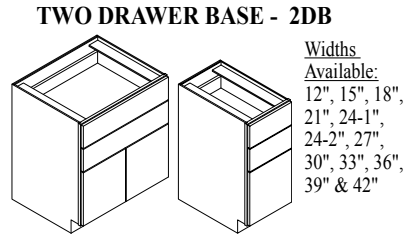

Base Cabinets Framed

B30
Code Width

- •Standard Base cabinet depth is 24". Standard Base cabinet height is 34½".
- •Most 24" wide Base cabinets are available with 1 or 2 doors. e.g. B24-1 or B24-2.
- •24"-2 and 27" Base cabinets have 2 doors and 1 drawer.