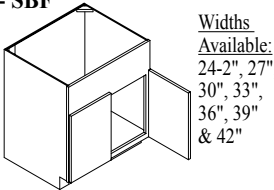

Width Available: 27"

SINK BASE - SB

24-2" - 48"

18" - 24"-1

Widths Available:
18", 21", 24-1",
24-2", 27", 30",
33", 36", 39",
42", 45" & 48"

SINK BASE REVERSE - SBR

24-2" - 48"

18" - 24"-1

Widths Available:
18", 21", 24-1",
24-2", 27", 30",
33", 36", 39",
42", 45" & 48"

SINK BASE W/ ANGLE STILES - SAS

Widths Available:
30", 33",
36", 39"
& 42"

SINK BASE W/ ANGLE FLUTED STILES - SAFS

Widths Available:
30", 33",
36", 39"
& 42"

FARMHOUSE SINK BASE - SBF

Widths Available:
24-2", 27",
30", 33",
36", 39"
& 42"

TURNPOST SINK BASE - SBTP

Widths Available:
33", 36",
39" & 42"

SPINDLE SINK BASE - SBSP

Widths Available:
30", 33",
36", 39"
& 42"

SINK BASE BOW FRONT - SBBOW

Widths Available:
30" & 36"

DIAGONAL SINK BASE - DSB

Widths Available:
36" & 42"

SINK FRONT DIAGONAL - SFD

Widths Available:
36" & 42"

SINK FRONT - SF

Widths Available: 18", 21", 24-1", 24-2", 27", 30", 33", 36", 39", 42", 45" & 48"