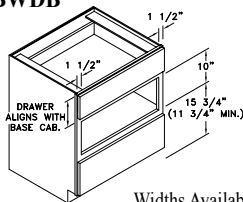

RAISED DISHWASHER BASE - DISHB

Width Available:
27"

BASE RANGETOP WITH DRAWERS - BRTD

Widths Available:
30", 33", 36", 39", 42", *45" &
*48" (*45" & 48" have 4 drws.)

BASE RANGETOP W/ DOORS - BRT

Widths Available:
30", 33", 36",
39", 42", 45"
& 48"

BASE PROFESSIONAL RANGETOP WITH DRAWERS - BPRTD

Widths Available: 30", 33", 36", 39", 42", 45" & 48"

BASE PROFESSIONAL RANGETOP WITH DOORS - BPRTD

Widths Available: 30", 36" & 48"

BASE WARMING DRW - BWDA

Widths Available:
27", 30" & 33"

BASE WARMING DRW - BWDB

Widths Available:
27", 30" & 33"

MICROWAVE BASE - MB

Widths Available:
24", 27", 30" & 33"

*BASE OPEN CABINET - BOC

Also available in
12" depth.
Specify BOC12

Widths Available:
15", 18",
21", 24",
27", 30",
33" & 36"

*BASE OPEN CABINET W/ DRW - BOCD

Widths Available:
15", 18",
21", 24",
27", 30",
33" & 36"

BASE WINE RACK A - BWRA

Widths Available:
12", 15",
18", 21",
24", 27"
& 30"

BASE WINE RACK C - BWRC

BASE OPEN TOWEL BAR - BOTB