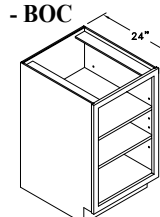

Base Cabinets Framed

B30
Code Width

- Standard Base cabinet depth is 24". Standard Base cabinet height is 34½".
- Most 24" wide Base cabinets are available with 1 or 2 doors. e.g. B24-1 or B24-2.
- 24"-2 and 27" Base cabinets have 2 doors and 1 drawer.

BASE PROFESSIONAL RANGETOP WITH DRAWERS - BPRTD

Widths Available: 30", 33", 36", 39", 42", 45" & 48"

BASE PROFESSIONAL RANGETOP WITH DOORS - BPRTD

Widths Available: 30", 36" & 48"

BASE WARMING DRW - BWDA

Widths Available:
27", 30" & 33"

BASE WARMING DRW - BWDB

Widths Available:
27", 30" & 33"

MICROWAVE BASE - MB

Widths Available:
24", 27", 30" & 33"

*BASE OPEN CABINET - BOC

Also available in
12" depth.
Specify BOC12

Widths Available:
15", 18",
21", 24",
27", 30",
33" & 36"

*BASE OPEN CABINET W/ DRW - BOCD

Widths Available:
15", 18",
21", 24",
27", 30",
33" & 36"

BASE WINE RACK A - BWRA

Widths Available:
12", 15",
18", 21",
24", 27"
& 30"

BASE WINE RACK C - BWRC

BASE OPEN TOWEL BAR - BOTB