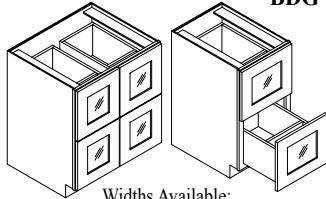

SINK FRONT CORNER - SFC

Widths Available:
36" & 42"

BASE ROLL-OUT WASTE - BRW

Widths Available:
15" & 18"

BASE ROLL-OUT DOUBLE WASTE - BRDW

Widths Available:
18", 21" & 24"

BASE VEGETABLE BIN CABINET - BVB

Width Available:
15"

BASE FOOD PREP CENTER - BFPC

Width Available:
15", 18",
21" & 24"

BASE RECYCLING CENTER - BRC

Width Available:
24"

BASE ROLL-OUT PANTRY - BROP

Widths Available:
9", 12", 15" & 18"

BASE CHROME WIRE ORGANIZER - BCWO

Width Available:
9"

BASE MULTI STORAGE - BMSU

Widths Available:
36"

BASE SANDWICH CENTER - BSC

Widths Available:
30" & 36"

Base Cabinets Framed

B30
Code Width

- Standard Base cabinet depth is 24". Standard Base cabinet height is 34 1/2".
- Most 24" wide Base cabinets are available with 1 or 2 doors. e.g. B24-1 or B24-2.
- 24"-2 and 27" Base cabinets have 2 doors and 1 drawer.

SWING-UP APPLIANCE SHELF - BSAS

Widths Available:
18", 21" & 24-1"

BASE DRY GOODS - BDG

Widths Available:
15", 18", 30" & 36"

BASE PULL-OUT BASKET CABINET - BPOB

Widths Available:
15" & 18"

BASE PULL-OUT BASKET CABINET FULL HEIGHT - BPOBFH