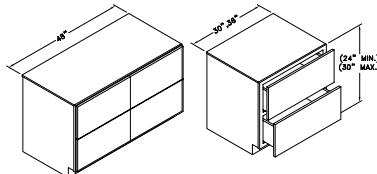

SWING-UP APPLIANCE SHELF - BSAS

Widths Available:
18", 21" & 24-1"

BASE DRY GOODS - BDG

Widths Available:
15", 18", 30" & 36"

BASE PULL-OUT BASKET CABINET - BPOB

Widths Available:
15" & 18"

BASE PULL-OUT BASKET CABINET FULL HEIGHT - BPOBFH

Widths Available:
15" & 18"

RANGE BASE - RB

Widths Available: 24", 27",
30", 33" & 36"

RANGE BASE DROP IN - RBDI

Widths Available:
24", 27",
30", 33"
& 36"

BASE COOKTOP DOWN DRAFT - BCTDD

Widths Available:
30", 33,
36", 39,
42" & 48"

RAISED DISHWASHER BASE - DISHB

Width Available:
27"

BASE RANGETOP WITH DRAWERS - BRTD

Widths Available:
30", 33", 36", 39", 42", *45" &
*48" (*45" & 48" have 4 drws.)

BASE RANGETOP W/ DOORS - BRT

Widths Available:
30", 33", 36",
39", 42", 45"
& 48"

BASE PROFESSIONAL RANGETOP WITH DRAWERS - BPRTD

Widths Available: 30", 33", 36", 39", 42", 45" & 48"

BASE PROFESSIONAL RANGETOP WITH DOORS - BPRTD

Widths Available: 30", 36" & 48"

BASE WARMING DRW - BWDA

Widths Available:
27", 30" & 33"