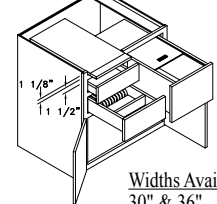

SINK FRONT CORNER - SFC

Widths Available:
36" & 42"

BASE ROLL-OUT WASTE - BRW

Widths Available:
15" & 18"

BASE ROLL-OUT DOUBLE WASTE - BRDW

Widths Available:
18", 21" & 24"

BASE VEGETABLE BIN CABINET - BVB

Width Available:
15"

BASE FOOD PREP CENTER - BFPC

Width Available:
15", 18",
21" & 24"

BASE RECYCLING CENTER - BRC

Width Available:
24"

BASE ROLL-OUT PANTRY - BROP

Widths Available:
9", 12", 15" & 18"

BASE CHROME WIRE ORGANIZER - BCWO

Width Available:
9"

BASE MULTI STORAGE - BMSU

Widths Available:
36"

BASE SANDWICH CENTER - BSC

Widths Available:
30" & 36"

Base Cabinets Framed

B30
Code Width

- Standard Base cabinet depth is 24". Standard Base cabinet height is 34 1/2".
- Most 24" wide Base cabinets are available with 1 or 2 doors. e.g. B24-1 or B24-2.
- 24"-2 and 27" Base cabinets have 2 doors and 1 drawer.

SWING-UP APPLIANCE SHELF - BSAS

Widths Available:
18", 21" & 24-1"

BASE DRY GOODS - BDG

Widths Available:
15", 18", 30" & 36"

BASE PULL-OUT BASKET CABINET - BPOB

Widths Available:
15" & 18"

BASE PULL-OUT BASKET CABINET FULL HEIGHT - BPOBFH