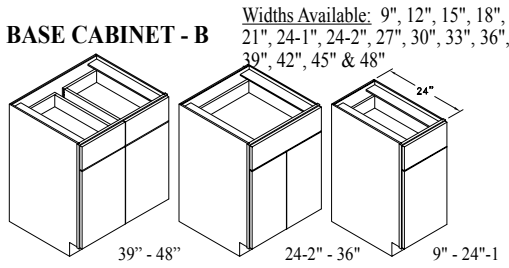

Base Cabinets Framed

B30
Code Width

- •Standard Base cabinet depth is 24". Standard Base cabinet height is 34½".
- •Most 24" wide Base cabinets are available with 1 or 2 doors. e.g. B24-1 or B24-2.
- •24"-2 and 27" Base cabinets have 2 doors and 1 drawer.