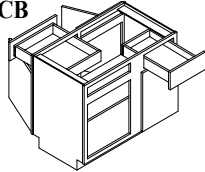

BDBC

BDE2424

BDE1224B

Base Cabinets Framed

B30
Code Width

- Standard Base cabinet depth is 24". Standard Base cabinet height is 34 1/2".
- Most 24" wide Base cabinets are available with 1 or 2 doors. e.g. B24-1 or B24-2.
- 24"-2 and 27" Base cabinets have 2 doors and 1 drawer.

PENINSULA BASE CABINET - PBC

Width Available: 9", 12", 15", 18", 21", 24-1", 24-2", 27", 30", 33", 36", 39", 42", 45", 48"

PENINSULA BLIND CORNER BASE - PXC

Width Available: 36", 39", 42", 45", 48"

PENINSULA BLIND STARTER - PXS