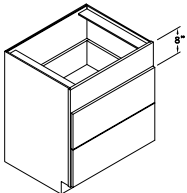

Width Available:
9"

BASE MULTI STORAGE - BMSU

Widths Available:
36"

BASE SANDWICH CENTER - BSC

Widths Available:
30" & 36"

Base Cabinets Framed

B30
Code Width

- Standard Base cabinet depth is 24". Standard Base cabinet height is 34 1/2".
- Most 24" wide Base cabinets are available with 1 or 2 doors. e.g. B24-1 or B24-2.
- 24"-2 and 27" Base cabinets have 2 doors and 1 drawer.

SWING-UP APPLIANCE SHELF - BSAS

Widths Available:
18", 21" & 24-1"

BASE DRY GOODS - BDG

Widths Available:
15", 18", 30" & 36"

BASE PULL-OUT BASKET CABINET - BPOB

Widths Available:
15" & 18"

BASE PULL-OUT BASKET CABINET FULL HEIGHT - BPOBFH

Widths Available:
15" & 18"

RANGE BASE - RB

Widths Available: 24", 27",
30", 33" & 36"

RANGE BASE DROP IN - RBDI

Widths Available:
24", 27",
30", 33"
& 36"

BASE COOKTOP DOWN DRAFT - BCTDD

Widths Available:
30", 33,
36", 39,
42" & 48"

RAISED DISHWASHER BASE - DISHB

Width Available:
27"

BASE RANGETOP WITH DRAWERS - BRTD

Widths Available:
30", 33", 36", 39", 42", *45" &
*48" (*45" & 48" have 4 drws.)

BASE RANGETOP W/ DOORS - BRT

Widths Available:
30", 33", 36",
39", 42", 45"
& 48"