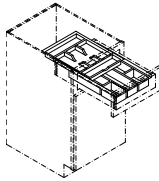

Base Cabinets Framed

B30
Code Width

- Standard Base cabinet depth is 24". Standard Base cabinet height is 34½".
- Most 24" wide Base cabinets are available with 1 or 2 doors. e.g. B24-1 or B24-2.
- 24"-2 and 27" Base cabinets have 2 doors and 1 drawer.

Base Cabinets Framed

B30
Code Width

- Standard Base cabinet depth is 24". Standard Base cabinet height is 34 1/2".
- Most 24" wide Base cabinets are available with 1 or 2 doors. e.g. B24-1 or B24-2.
- 24"-2 and 27" Base cabinets have 2 doors and 1 drawer.

BDBC

BDE2424

BDE1224B

Base Cabinets Framed

B30
Code Width

- Standard Base cabinet depth is 24". Standard Base cabinet height is 34 1/2".
- Most 24" wide Base cabinets are available with 1 or 2 doors. e.g. B24-1 or B24-2.
- 24"-2 and 27" Base cabinets have 2 doors and 1 drawer.

CUTLERY TRAY WOOD - CTW

SPICE TRAY WOOD - STW

CUTLERY TIERED TRAY WOOD - CTTW

CUTLERY TRAY SYNTHETIC - CTS

CUTLERY RACK SYNTHETIC - CRS

SPICE TRAY SYNTHETIC - STS