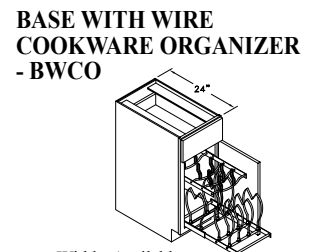

Widths Available: 15", 24-1" & 24-2"