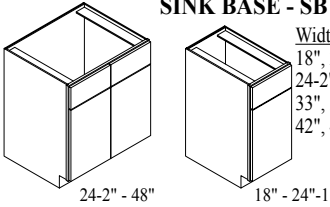

Base Cabinets Framed

B30
Code Width

- Standard Base cabinet depth is 24". Standard Base cabinet height is 34½".
- Most 24" wide Base cabinets are available with 1 or 2 doors. e.g. B24-1 or B24-2.
- 24"-2 and 27" Base cabinets have 2 doors and 1 drawer.

BDBC

BDE2424

BDE1224B

Base Cabinets Framed

B30
Code Width

- Standard Base cabinet depth is 24". Standard Base cabinet height is 34 1/2".
- Most 24" wide Base cabinets are available with 1 or 2 doors. e.g. B24-1 or B24-2.
- 24"-2 and 27" Base cabinets have 2 doors and 1 drawer.

PENINSULA BASE CABINET - PBC

Width Available: 9", 12", 15", 18", 21", 24-1", 24-2", 27", 30", 33", 36", 39", 42", 45", 48"

PENINSULA BLIND CORNER BASE - PXC

Width Available: 36", 39", 42", 45", 48"

PENINSULA BLIND STARTER - PXS

Width Available: 27"

SINK BASE - SB

24-2" - 48"

18" - 24"-1

Widths Available:
18", 21", 24-1",
24-2", 27", 30",
33", 36", 39",
42", 45" & 48"

SINK BASE REVERSE - SBR

24-2" - 48"

18" - 24"-1