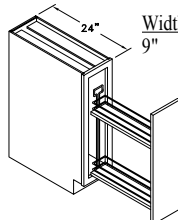

SINK FRONT CORNER - SFC

Widths Available:
36" & 42"

BASE ROLL-OUT WASTE - BRW

Widths Available:
15" & 18"

BASE ROLL-OUT DOUBLE WASTE - BRDW

Widths Available:
18", 21" & 24"

BASE VEGETABLE BIN CABINET - BVB

Width Available:
15"

BASE FOOD PREP CENTER - BFPC

Width Available:
15", 18",
21" & 24"

BASE RECYCLING CENTER - BRC

Width Available:
24"

BASE ROLL-OUT PANTRY - BROP

Widths Available:
9", 12", 15" & 18"

BASE CHROME WIRE ORGANIZER - BCWO

Width Available:
9"

BASE MULTI STORAGE - BMSU

Widths Available:
36"

BASE SANDWICH CENTER - BSC

Widths Available:
30" & 36"

Base Cabinets Framed

B30
Code Width

- Standard Base cabinet depth is 24". Standard Base cabinet height is 34 1/2".
- Most 24" wide Base cabinets are available with 1 or 2 doors. e.g. B24-1 or B24-2.
- 24"-2 and 27" Base cabinets have 2 doors and 1 drawer.

SWING-UP APPLIANCE SHELF - BSAS

Widths Available:
18", 21" & 24-1"

BASE DRY GOODS - BDG

Widths Available:
15", 18", 30" & 36"

BASE PULL-OUT BASKET CABINET - BPOB

Widths Available:
15" & 18"

BASE PULL-OUT BASKET CABINET FULL HEIGHT - BPOBFH