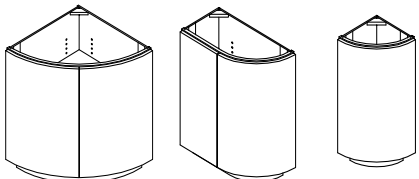

BASE RADIUS END CABINETS - BRE