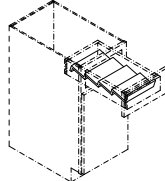

SPICE TRAY WOOD - STW