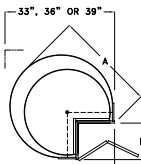

CORNER BASE - CB

ASYMMETRICAL CORNER BASE - CBA

3 DRAWER CORNER BASE - CB3D

Widths Available:
36" & 39"

CORNER BASE LAZY SUSAN - CBLS

ASYMMETRICAL CORNER BASE LAZY SUSAN - CBLSA

DIAGONAL BASE - DB

CORNER BASE LAZY SUSAN - CBLSP OR SBLSCW

DIAGONAL BASE LAZY SUSAN - DBLS

CORNER BASE BARREL - CBB

CORNER BASE BARREL LAZY SUSAN REVOLVING DOOR - CBBLSRD OR SBBLSRDP

CORNER RECYCLING CENTER - CRC

DIAGONAL BASE LAZY SUSAN - DBLSP OR DBLSCW

CORNER BASE BARREL LAZY SUSAN - CBBLS OR CBBLSP