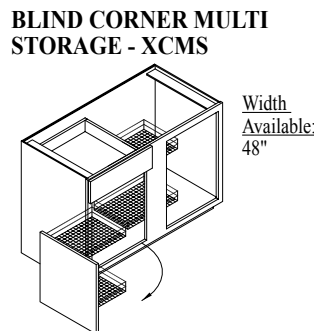

Widths Available: 15", 24-1" & 24-2"