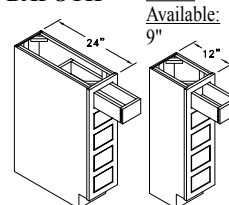

Base Cabinets Framed

B30
Code Width

- Standard Base cabinet depth is 24". Standard Base cabinet height is 34½".
- Most 24" wide Base cabinets are available with 1 or 2 doors. e.g. B24-1 or B24-2.
- 24"-2 and 27" Base cabinets have 2 doors and 1 drawer.

BASE WARMING DRW - BWDB

Widths Available:
27", 30" & 33"

MICROWAVE BASE - MB

Widths Available:
24", 27", 30" & 33"

*BASE OPEN CABINET - BOC

Also available in
12" depth.
Specify BOC12

Widths Available:
15", 18",
21", 24",
27", 30",
33" & 36"

*BASE OPEN CABINET W/ DRW - BOCD

Widths Available:
15", 18",
21", 24",
27", 30",
33" & 36"

BASE WINE RACK A - BWRA

Widths Available:
12", 15",
18", 21",
24", 27"
& 30"

BASE WINE RACK C - BWRC

BASE OPEN TOWEL BAR - BOTB

Width Available:
9"

APOTHECARY BASE - BAPOTH

Width Available:
9"

APOTHECARY BASE W/ DRW FRONTS - BAPTH

Base Cabinets Framed

B30
Code Width

- Standard Base cabinet depth is 24". Standard Base cabinet height is 34 1/2".
- Most 24" wide Base cabinets are available with 1 or 2 doors. e.g. B24-1 or B24-2.
- 24"-2 and 27" Base cabinets have 2 doors and 1 drawer.