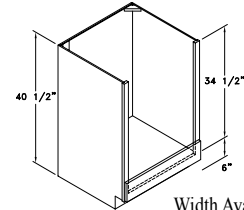

Width Available:
9"

BASE MULTI STORAGE - BMSU

Widths Available:
36"

BASE SANDWICH CENTER - BSC

Widths Available:
30" & 36"

Base Cabinets Framed

B30
Code Width

- Standard Base cabinet depth is 24". Standard Base cabinet height is 34 1/2".
- Most 24" wide Base cabinets are available with 1 or 2 doors. e.g. B24-1 or B24-2.
- 24"-2 and 27" Base cabinets have 2 doors and 1 drawer.

SWING-UP APPLIANCE SHELF - BSAS

Widths Available:
18", 21" & 24-1"

BASE DRY GOODS - BDG

Widths Available:
15", 18", 30" & 36"

BASE PULL-OUT BASKET CABINET - BPOB

Widths Available:
15" & 18"

BASE PULL-OUT BASKET CABINET FULL HEIGHT - BPOBFH

Widths Available:
15" & 18"

RANGE BASE - RB

Widths Available: 24", 27",
30", 33" & 36"

RANGE BASE DROP IN - RBDI

Widths Available:
24", 27",
30", 33"
& 36"

BASE COOKTOP DOWN DRAFT - BCTDD

Widths Available:
30", 33,
36", 39,
42" & 48"

RAISED DISHWASHER BASE - DISHB

Width Available:
27"

BASE RANGETOP WITH DRAWERS - BRTD

Widths Available:
30", 33", 36", 39", 42", *45" &
*48" (*45" & 48" have 4 drws.)

BASE RANGETOP W/ DOORS - BRT

Widths Available:
30", 33", 36",
39", 42", 45"
& 48"