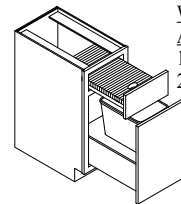

SINK BASE BOW FRONT - SBBOW

Widths Available:
30" & 36"

DIAGONAL SINK BASE - DSB

Widths Available:
36" & 42"

SINK FRONT DIAGONAL - SFD

Widths Available:
36" & 42"

SINK FRONT - SF

Widths Available: 18", 21", 24-1", 24-2", 27", 30", 33", 36", 39", 42", 45" & 48"

SINK FRONT CORNER - SFC

Widths Available:
36" & 42"

BASE ROLL-OUT WASTE - BRW

Widths Available:
15" & 18"

BASE ROLL-OUT DOUBLE WASTE - BRDW

Widths Available:
18", 21" & 24"

BASE VEGETABLE BIN CABINET - BVB

Width Available:
15"

BASE FOOD PREP CENTER - BFPC

Width Available:
15", 18",
21" & 24"

BASE RECYCLING CENTER - BRC

Width Available:
24"

BASE ROLL-OUT PANTRY - BROP

Widths Available:
9", 12", 15" & 18"

BASE CHROME WIRE ORGANIZER - BCWO

Width Available:
9"

BASE MULTI STORAGE - BMSU

Widths Available:
36"

BASE SANDWICH CENTER - BSC

Widths Available:
30" & 36"

Base Cabinets Framed

B30
Code Width

- Standard Base cabinet depth is 24". Standard Base cabinet height is 34 1/2".
- Most 24" wide Base cabinets are available with 1 or 2 doors. e.g. B24-1 or B24-2.
- 24"-2 and 27" Base cabinets have 2 doors and 1 drawer.