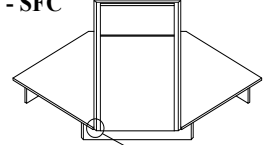

FARMHOUSE SINK BASE - SBF

Widths Available:
24-2", 27",
30", 33",
36", 39"
& 42"

TURNPOST SINK BASE - SBTP

Widths Available:
33", 36",
39" & 42"

SPINDLE SINK BASE - SBSP

Widths Available:
30", 33",
36", 39"
& 42"

SINK BASE BOW FRONT - SBBOW

Widths Available:
30" & 36"

DIAGONAL SINK BASE - DSB

Widths Available:
36" & 42"

SINK FRONT DIAGONAL - SFD

Widths Available:
36" & 42"

SINK FRONT - SF

Widths Available: 18", 21", 24-1", 24-2", 27", 30", 33", 36", 39", 42", 45" & 48"

SINK FRONT CORNER - SFC

Widths Available:
36" & 42"

BASE ROLL-OUT WASTE - BRW

Widths Available:
15" & 18"

BASE ROLL-OUT DOUBLE WASTE - BRDW

Widths Available:
18", 21" & 24"

BASE VEGETABLE BIN CABINET - BVB

Width Available:
15"