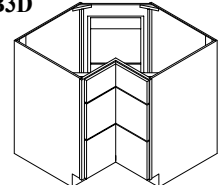

Base Cabinets Framed

B30
Code Width

- Standard Base cabinet depth is 24". Standard Base cabinet height is 34½".
- Most 24" wide Base cabinets are available with 1 or 2 doors. e.g. B24-1 or B24-2.
- 24"-2 and 27" Base cabinets have 2 doors and 1 drawer.

Widths Available: 15", 18", 21", 24-1", 24-2", 27", 30", 33" & 36"

Widths Available: 15", 18", 21" & 24"

Also available in Peninsula. Specify Peninsula Blind Corner - PXCBC.

Widths Available: 15", 24-1" & 24-2"

Base Cabinets Framed

B30
Code Width

- Standard Base cabinet depth is 24". Standard Base cabinet height is 34 1/2".
- Most 24" wide Base cabinets are available with 1 or 2 doors. e.g. B24-1 or B24-2.
- 24"-2 and 27" Base cabinets have 2 doors and 1 drawer.

CORNER BASE - CB

ASYMMETRICAL CORNER BASE - CBA

3 DRAWER CORNER BASE - CB3D

Widths Available:
36" & 39"

CORNER BASE LAZY SUSAN - CBLS

ASYMMETRICAL CORNER BASE LAZY SUSAN - CBLSA

DIAGONAL BASE - DB

CORNER BASE LAZY SUSAN - CBLSP OR SBLSCW