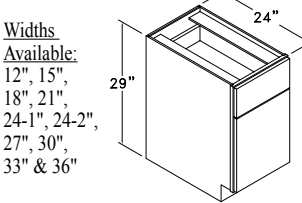

*BASE OPEN CABINET W/ DRW - BOCD

Widths Available:
15", 18",
21", 24",
27", 30",
33" & 36"

BASE WINE RACK A - BWRA

Widths Available:
12", 15",
18", 21",
24", 27"
& 30"

BASE WINE RACK C - BWRC

BASE OPEN TOWEL BAR - BOTB

Width Available:
9"

APOTHECARY BASE - BAPOTH

Width Available:
9"

APOTHECARY BASE W/ DRW FRONTS - BAPTH

Base Cabinets Framed

B30
Code Width

- Standard Base cabinet depth is 24". Standard Base cabinet height is 34 1/2".
- Most 24" wide Base cabinets are available with 1 or 2 doors. e.g. B24-1 or B24-2.
- 24"-2 and 27" Base cabinets have 2 doors and 1 drawer.

ISLAND TABLE STYLE A - ISLA

ISLAND STYLE C - ISLC

**ISLAND SPICE DISPLAY - ISDB
ISLAND PLATE DISPLAY - IPDB**

**ISLAND SUB-ASSEMBLY W/
TURNED POSTS - ISUBT**

*Peninsula Island Sub-Assembly also available - Specify ISUBTP.

KITCHEN DESK 3 DRAWER - KD3D

Widths Available:
12", 15",
18", 21"
& 24"

KITCHEN DESK BASE CABINET - KDBC

Widths Available:
12", 15",
18", 21",
24-1", 24-2",
27", 30",
33" & 36"

KITCHEN DESK FULL HEIGHT DOOR - KDFHD