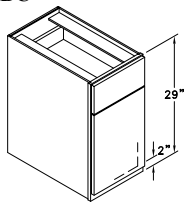

TV BRIDGE OPEN - TVBO

TALL CHEST OF 4 DRWS - TC4D

TALL CHEST OF 8 DRWS - TC8D

DESK FILE DRAWER - D1FD

DESK ONE FILE DRAWER WITH INTEGRAL FILE SYSTEM - D1FDIF

DESK TWO FILE DRW - D2FD

DESK TWO FILE DRAWER WITH INTEGRAL FILE SYSTEM - D2FDIF

WIDE FILE DRAWER - FDW

TALL FILE DRAWER - FDT

WIDE FILE DRAWER WITH INTEGRAL FILE SYSTEM - FDWIF

TALL FILE DRAWER WITH INTEGRAL FILE SYSTEM - FDTIF

DESK BASE CABINET - DBC

DESK FULL HIGH DOOR - DFHD

DESK 3 DRAWER - D3D

DESK PRINT STATION - DPS

DESK LEG TAPERED - DLT RADIUS - DLR

LAP DRAWER - LD

LAP DRW DIAGONAL - LDD

KEYBOARD LAP DRW - LDKEY

Other Room Accessories

TV SWIVEL SHELF - TSS

ELECTRONIC MEDIA SHELF - EMS