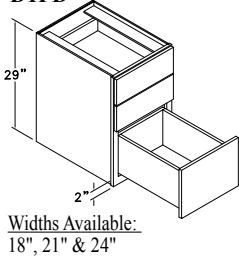

Other Room Cabinets

Framed

TBK188412
Code Width Height Depth

- Standard Other Room cabinet height is 84", 90" or 96".
- Most 24" wide cabinets are available with 1 or 2 doors.

***TALL LOCKER CABINET
STYLE A - TLC_A**

Other Room Cabinets Framed

TBK188412
Code Width Height Depth

- Standard Other Room cabinet height is 84", 90" or 96".
- Most 24" wide cabinets are available with 1 or 2 doors.

TV BRIDGE STYLE A - TVBA TV BRIDGE STYLE B - TVBB

TV BRIDGE OPEN - TVBO

TALL CHEST OF 4 DRWS - TC4D

TALL CHEST OF 8 DRWS - TC8D

DESK FILE DRAWER - D1FD

DESK ONE FILE DRAWER WITH INTEGRAL FILE SYSTEM - D1FDIF

DESK TWO FILE DRW - D2FD

DESK TWO FILE DRAWER WITH INTEGRAL FILE SYSTEM - D2FDIF

WIDE FILE DRAWER - FDW

TALL FILE DRAWER - FDT

WIDE FILE DRAWER WITH INTEGRAL FILE SYSTEM - FDWIF

TALL FILE DRAWER WITH INTEGRAL FILE SYSTEM - FDTIF

DESK BASE CABINET - DBC

DESK FULL HIGH DOOR - DFHD

DESK 3 DRAWER - D3D