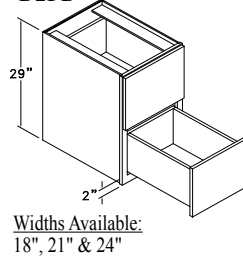

Widths Available: 48",
54", 60", 66" & 72"

**HUTCH BASE 3
DRAWERS - HB3D**

Widths Available:
18", 21", 24", 27",
30", 33", 36", 39" & 42"

**HUTCH BASE DEEP DRW.
- HBDD**

Widths Available:
18", 21", 24", 27",
30", 33", 36" & 42"

Other Room Cabinets Framed

TBK188412
Code Width Height Depth

- Standard Other Room cabinet height is 84", 90" or 96".
- Most 24" wide cabinets are available with 1 or 2 doors.

TV BRIDGE STYLE A - TVBA TV BRIDGE STYLE B - TVBB

TV BRIDGE OPEN - TVBO

TALL CHEST OF 4 DRWS - TC4D

TALL CHEST OF 8 DRWS - TC8D

DESK FILE DRAWER - D1FD

DESK ONE FILE DRAWER WITH INTEGRAL FILE SYSTEM - D1FDIF

DESK TWO FILE DRW - D2FD

DESK TWO FILE DRAWER WITH INTEGRAL FILE SYSTEM - D2FDIF

WIDE FILE DRAWER - FDW

TALL FILE DRAWER - FDT

WIDE FILE DRAWER WITH INTEGRAL FILE SYSTEM - FDWIF

TALL FILE DRAWER WITH INTEGRAL FILE SYSTEM - FDTIF

DESK BASE CABINET - DBC

DESK FULL HIGH DOOR - DFHD

DESK 3 DRAWER - D3D