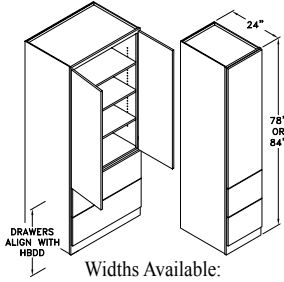

Other Room Cabinets

Framed

TBK188412
Code Width Height Depth

- Standard Other Room cabinet height is 84", 90" or 96".
- Most 24" wide cabinets are available with 1 or 2 doors.

***TALL LOCKER CABINET
STYLE A - TLC_A**

Widths Available:
18", 21", 24", 36" & 42"

***TALL LOCKER CABINET
STYLE B - TLC_B**

Widths Available:
18", 21", 24", 36" & 42"

**BASE LOCKER CABINET STYLE
A - BLC_A**

Widths Available:
18", 21", 24", 36" & 42"

**TALL CORNER HUTCH -
CHUTCH**

**TALL HUTCH W/ FULL
HEIGHT DRS - THFH**

Widths Available:
18", 21", 24-1", 24-2",
27", 30", 33" & 36"

**TALL HUTCH W/ 3 DRS
- TH3D**

Widths Available:
18", 21", 24-1", 24-2",
27", 30", 33" & 36"

**TALL HUTCH W/ DEEP
DRWS - THDD**

Widths Available:
18", 21", 24-1", 24-2",
27", 30", 33" & 36"

***TALL OPEN HUTCH W/
3 DRAWERS - TOH3D**

Widths Available:
27", 30", 33" & 36"

***TALL OPEN HUTCH
W/ FHD - TOHFH**