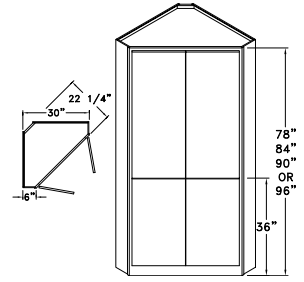

Other Room Cabinets

Framed

TBK188412
Code Width Height Depth

- Standard Other Room cabinet height is 84", 90" or 96".
- Most 24" wide cabinets are available with 1 or 2 doors.

***TALL LOCKER CABINET
STYLE A - TLC_A**

Widths Available:
18", 21", 24", 36" & 42"

***TALL LOCKER CABINET
STYLE B - TLC_B**

Widths Available:
18", 21", 24", 36" & 42"

**BASE LOCKER CABINET STYLE
A - BLC_A**

Widths Available:
18", 21", 24", 36" & 42"

**TALL CORNER HUTCH -
CHUTCH**

**TALL HUTCH W/ FULL
HEIGHT DRS - THFH**

Widths Available:
18", 21", 24-1", 24-2",
27", 30", 33" & 36"

**TALL HUTCH W/ 3 DRS
- TH3D**

Widths Available:
18", 21", 24-1", 24-2",
27", 30", 33" & 36"

**TALL HUTCH W/ DEEP
DRWS - THDD**

Widths Available:
18", 21", 24-1", 24-2",
27", 30", 33" & 36"

***TALL OPEN HUTCH W/
3 DRAWERS - TOH3D**

Widths Available:
27", 30", 33" & 36"

***TALL OPEN HUTCH
W/ FHD - TOHFH**