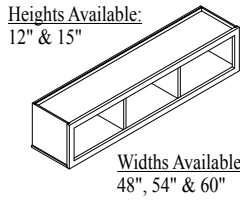

TV BRIDGE OPEN - TVBO