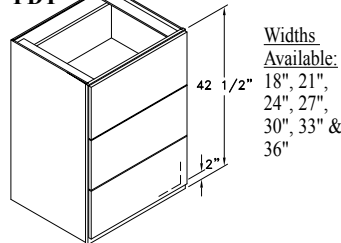

TALL FILE DRAWER - FDT