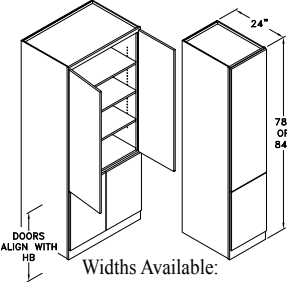

Other Room Cabinets

Framed

TBK188412
Code Width Height Depth

- Standard Other Room cabinet height is 84", 90" or 96".
- Most 24" wide cabinets are available with 1 or 2 doors.

***TALL LOCKER CABINET
STYLE A - TLC_A**

Widths Available:
18", 21", 24", 36" & 42"

***TALL LOCKER CABINET
STYLE B - TLC_B**

Widths Available:
18", 21", 24", 36" & 42"

**BASE LOCKER CABINET STYLE
A - BLC_A**

Widths Available:
18", 21", 24", 36" & 42"

**TALL CORNER HUTCH -
CHUTCH**

**TALL HUTCH W/ FULL
HEIGHT DRS - THFH**

Widths Available:
18", 21", 24-1", 24-2",
27", 30", 33" & 36"

**TALL HUTCH W/ 3 DRS
- TH3D**

Widths Available:
18", 21", 24-1", 24-2",
27", 30", 33" & 36"

**TALL HUTCH W/ DEEP
DRWS - THDD**

Widths Available:
18", 21", 24-1", 24-2",
27", 30", 33" & 36"

***TALL OPEN HUTCH W/
3 DRAWERS - TOH3D**

Widths Available:
27", 30", 33" & 36"

***TALL OPEN HUTCH
W/ FHD - TOHFH**