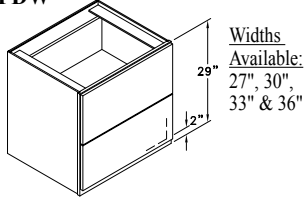

WIDE FILE DRAWER - FDW