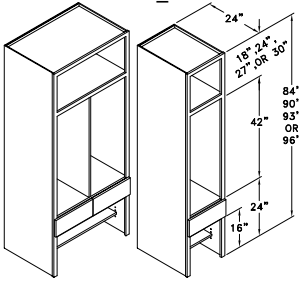

Other Room Cabinets

Framed

TBK188412
Code Width Height Depth

- Standard Other Room cabinet height is 84", 90" or 96".
- Most 24" wide cabinets are available with 1 or 2 doors.

***TALL LOCKER CABINET
STYLE A - TLC_A**

Widths Available:
18", 21", 24", 36" & 42"

***TALL LOCKER CABINET
STYLE B - TLC_B**

Widths Available:
18", 21", 24", 36" & 42"

**BASE LOCKER CABINET STYLE
A - BLC_A**

Widths Available:
18", 21", 24", 36" & 42"

**TALL CORNER HUTCH -
CHUTCH**

**TALL HUTCH W/ FULL
HEIGHT DRS - THFH**

Widths Available:
18", 21", 24-1", 24-2",
27", 30", 33" & 36"

**TALL HUTCH W/ 3 DRS
- TH3D**

Widths Available:
18", 21", 24-1", 24-2",
27", 30", 33" & 36"

Widths Available:
18", 21", 24-1", 24-2", 27",
30", 33" & 36"

***TALL BOOKSHELF
CAB'T - TBK**

Widths Available:
18", 21", 24", 27",
30", 33" & 36"

HUTCH TOP - HT

Widths Available:
18", 21", 24-1", 24-2", 27",
30", 33" & 36"