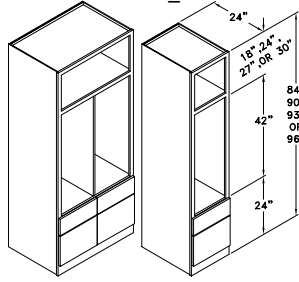

Other Room Cabinets

Framed

TBK188412
Code Width Height Depth

- Standard Other Room cabinet height is 84", 90" or 96".
- Most 24" wide cabinets are available with 1 or 2 doors.

***TALL LOCKER CABINET
STYLE A - TLC_A**

Widths Available:
18", 21", 24", 36" & 42"

***TALL LOCKER CABINET
STYLE B - TLC_B**

Widths Available:
18", 21", 24", 36" & 42"

**BASE LOCKER CABINET STYLE
A - BLC_A**

Widths Available:
18", 21", 24", 36" & 42"

**TALL CORNER HUTCH -
CHUTCH**

**TALL HUTCH W/ FULL
HEIGHT DRS - THFH**

Widths Available:
18", 21", 24-1", 24-2",
27", 30", 33" & 36"

**TALL HUTCH W/ 3 DRS
- TH3D**

Widths Available:
18", 21", 24-1", 24-2",
27", 30", 33" & 36"