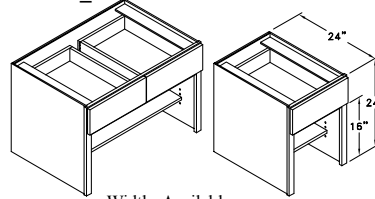

Other Room Cabinets

Framed

TBK188412
Code Width Height Depth

- Standard Other Room cabinet height is 84", 90" or 96".
- Most 24" wide cabinets are available with 1 or 2 doors.

***TALL LOCKER CABINET
STYLE A - TLC_A**

Widths Available:
18", 21", 24", 36" & 42"

***TALL LOCKER CABINET
STYLE B - TLC_B**

Widths Available:
18", 21", 24", 36" & 42"

**BASE LOCKER CABINET STYLE
A - BLC_A**

Widths Available:
18", 21", 24", 36" & 42"

**TALL CORNER HUTCH -
CHUTCH**

**TALL HUTCH W/ FULL
HEIGHT DRS - THFH**

Widths Available:
18", 21", 24-1", 24-2",
27", 30", 33" & 36"

**TALL HUTCH W/ 3 DRS
- TH3D**

Widths Available:
18", 21", 24-1", 24-2",
27", 30", 33" & 36"