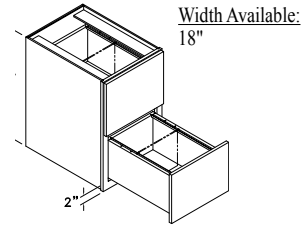

Other Room Cabinets Framed

TBK188412
Code Width Height Depth

- Standard Other Room cabinet height is 84", 90" or 96".
- Most 24" wide cabinets are available with 1 or 2 doors.

TV BRIDGE STYLE A - TVBA TV BRIDGE STYLE B - TVBB

TV BRIDGE OPEN - TVBO

TALL CHEST OF 4 DRWS - TC4D

TALL CHEST OF 8 DRWS - TC8D

DESK FILE DRAWER - D1FD

DESK ONE FILE DRAWER WITH INTEGRAL FILE SYSTEM - D1FDIF

DESK TWO FILE DRW - D2FD

DESK TWO FILE DRAWER WITH INTEGRAL FILE SYSTEM - D2FDIF

WIDE FILE DRAWER - FDW

TALL FILE DRAWER - FDT

WIDE FILE DRAWER WITH INTEGRAL FILE SYSTEM - FDWIF

TALL FILE DRAWER WITH INTEGRAL FILE SYSTEM - FDTIF

DESK BASE CABINET - DBC

DESK FULL HIGH DOOR - DFHD

DESK 3 DRAWER - D3D