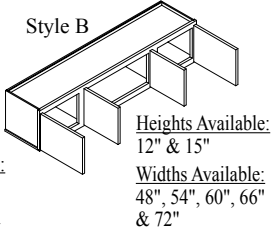

**HUTCH TOP W/ DRAWER
- HTD**

Widths Available:
18", 21", 24-1", 24-2", 27",
30", 33" & 36"

***HUTCH DISPLAY W/
DRW. - HDD**

Widths Available:
18", 21",
24", 27",
30", 33" &
36"

***HUTCH OPEN DISPLAY
- HOD**

Widths Available:
18", 21", 24", 27",
30", 33" & 36"

HUTCH BASE - HB

Widths Available:
18", 21", 24-1", 24-2",
27", 30", 33", 36", 39",
42", 45" & 48"

**HUTCH BASE COMBO A - HBCA
HUTCH BASE COMBO B - HBCB**

Widths Available: 48",
54", 60", 66" & 72"

**HUTCH BASE 3
DRAWERS - HB3D**

Widths Available:
18", 21", 24", 27",
30", 33", 36", 39" & 42"

**HUTCH BASE DEEP DRW.
- HBDD**

Widths Available:
18", 21", 24", 27",
30", 33", 36" & 42"

Other Room Cabinets Framed

TBK188412
Code Width Height Depth

- Standard Other Room cabinet height is 84", 90" or 96".
- Most 24" wide cabinets are available with 1 or 2 doors.

TV BRIDGE STYLE A - TVBA TV BRIDGE STYLE B - TVBB