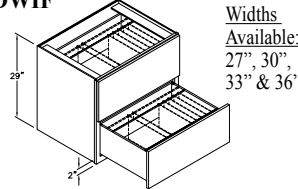

TV BRIDGE OPEN - TVBO

TALL CHEST OF 4 DRWS - TC4D

TALL CHEST OF 8 DRWS - TC8D

DESK FILE DRAWER - D1FD

DESK ONE FILE DRAWER WITH INTEGRAL FILE SYSTEM - D1FDIF

DESK TWO FILE DRW - D2FD

DESK TWO FILE DRAWER WITH INTEGRAL FILE SYSTEM - D2FDIF

WIDE FILE DRAWER - FDW

TALL FILE DRAWER - FDT

WIDE FILE DRAWER WITH INTEGRAL FILE SYSTEM - FDWIF

TALL FILE DRAWER WITH INTEGRAL FILE SYSTEM - FDTIF

DESK BASE CABINET - DBC

DESK FULL HIGH DOOR - DFHD

DESK 3 DRAWER - D3D