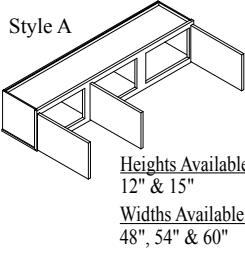

**HUTCH TOP W/ DRAWER
- HTD**

Widths Available:
18", 21", 24-1", 24-2", 27",
30", 33" & 36"

***HUTCH DISPLAY W/
DRW. - HDD**

Widths Available:
18", 21",
24", 27",
30", 33" &
36"

***HUTCH OPEN DISPLAY
- HOD**

Widths Available:
18", 21", 24", 27",
30", 33" & 36"

HUTCH BASE - HB

Widths Available:
18", 21", 24-1", 24-2",
27", 30", 33", 36", 39",
42", 45" & 48"

**HUTCH BASE COMBO A - HBCA
HUTCH BASE COMBO B - HBCB**

Widths Available: 48",
54", 60", 66" & 72"

**HUTCH BASE 3
DRAWERS - HB3D**

Widths Available:
18", 21", 24", 27",
30", 33", 36", 39" & 42"

**HUTCH BASE DEEP DRW.
- HBDD**

Widths Available:
18", 21", 24", 27",
30", 33", 36" & 42"

Other Room Cabinets Framed

TBK188412
Code Width Height Depth

- Standard Other Room cabinet height is 84", 90" or 96".
- Most 24" wide cabinets are available with 1 or 2 doors.

TV BRIDGE STYLE A - TVBA TV BRIDGE STYLE B - TVBB