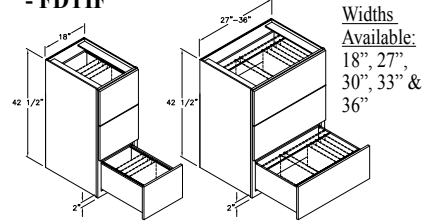

TV BRIDGE OPEN - TVBO

TALL CHEST OF 4 DRWS - TC4D

TALL CHEST OF 8 DRWS - TC8D

DESK FILE DRAWER - D1FD

DESK ONE FILE DRAWER WITH INTEGRAL FILE SYSTEM - D1FDIF

DESK TWO FILE DRW - D2FD

DESK TWO FILE DRAWER WITH INTEGRAL FILE SYSTEM - D2FDIF

WIDE FILE DRAWER - FDW

TALL FILE DRAWER - FDT

WIDE FILE DRAWER WITH INTEGRAL FILE SYSTEM - FDWIF

TALL FILE DRAWER WITH INTEGRAL FILE SYSTEM - FDTIF

DESK BASE CABINET - DBC

DESK FULL HIGH DOOR - DFHD

DESK 3 DRAWER - D3D

DESK PRINT STATION - DPS

DESK LEG TAPERED - DLT RADIUS - DLR

LAP DRAWER - LD

LAP DRW DIAGONAL - LDD

KEYBOARD LAP DRW - LDKEY

Other Room Accessories

TV SWIVEL SHELF - TSS

ELECTRONIC MEDIA SHELF - EMS