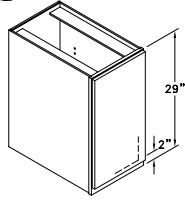

TV BRIDGE OPEN - TVBO

TALL CHEST OF 4 DRWS - TC4D

TALL CHEST OF 8 DRWS - TC8D

DESK FILE DRAWER - D1FD

DESK ONE FILE DRAWER WITH INTEGRAL FILE SYSTEM - D1FDIF

DESK TWO FILE DRW - D2FD

DESK TWO FILE DRAWER WITH INTEGRAL FILE SYSTEM - D2FDIF

WIDE FILE DRAWER - FDW

TALL FILE DRAWER - FDT

WIDE FILE DRAWER WITH INTEGRAL FILE SYSTEM - FDWIF

TALL FILE DRAWER WITH INTEGRAL FILE SYSTEM - FDTIF

DESK BASE CABINET - DBC

DESK FULL HIGH DOOR - DFHD

DESK 3 DRAWER - D3D