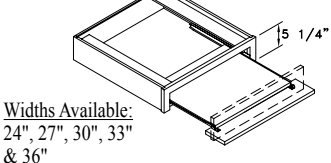

DESK PRINT STATION - DPS

DESK LEG TAPERED - DLT RADIUS - DLR

LAP DRAWER - LD

LAP DRW DIAGONAL - LDD

KEYBOARD LAP DRW - LDKEY

Other Room Accessories

TV SWIVEL SHELF - TSS

ELECTRONIC MEDIA SHELF - EMS