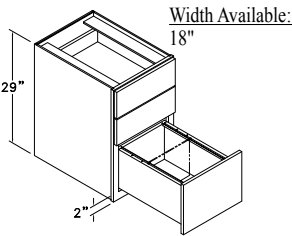

Other Room Cabinets Framed

TBK188412
Code Width Height Depth

- Standard Other Room cabinet height is 84", 90" or 96".
- Most 24" wide cabinets are available with 1 or 2 doors.

TV BRIDGE STYLE A - TVBA TV BRIDGE STYLE B - TVBB

TV BRIDGE OPEN - TVBO

TALL CHEST OF 4 DRWS - TC4D

TALL CHEST OF 8 DRWS - TC8D

DESK FILE DRAWER - D1FD

DESK ONE FILE DRAWER WITH INTEGRAL FILE SYSTEM - D1FDIF

DESK TWO FILE DRW - D2FD

DESK TWO FILE DRAWER WITH INTEGRAL FILE SYSTEM - D2FDIF