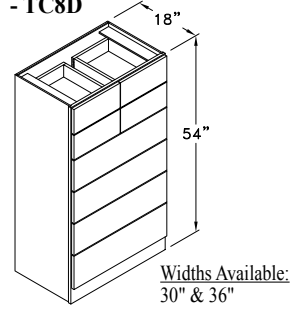

Widths Available: 48",
54", 60", 66" & 72"

**HUTCH BASE 3
DRAWERS - HB3D**

Widths Available:
18", 21", 24", 27",
30", 33", 36", 39" & 42"

**HUTCH BASE DEEP DRW.
- HBDD**

Widths Available:
18", 21", 24", 27",
30", 33", 36" & 42"

Other Room Cabinets Framed

TBK188412
Code Width Height Depth

- Standard Other Room cabinet height is 84", 90" or 96".
- Most 24" wide cabinets are available with 1 or 2 doors.

TV BRIDGE STYLE A - TVBA TV BRIDGE STYLE B - TVBB

TV BRIDGE OPEN - TVBO

TALL CHEST OF 4 DRWS - TC4D

TALL CHEST OF 8 DRWS - TC8D

DESK FILE DRAWER - D1FD

DESK ONE FILE DRAWER WITH INTEGRAL FILE SYSTEM - D1FDIF

DESK TWO FILE DRW - D2FD

DESK TWO FILE DRAWER WITH INTEGRAL FILE SYSTEM - D2FDIF