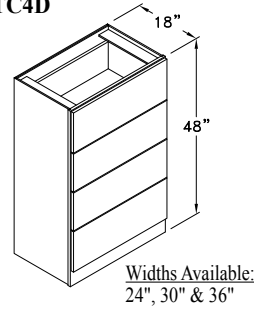

TALL CHEST OF 4 DRWS - TC4D