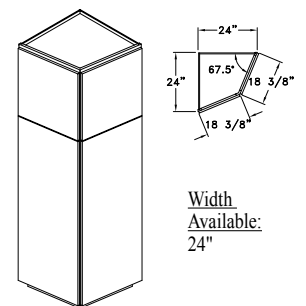

Tall Cabinets Framed

TC308412

Code Width Height Depth

- Standard Tall cabinet depth is 12" or 24". Please specify.
- Standard Tall cabinet height is 84", 90" or 96".
- Most 24" wide Tall cabinets are available with 1 or 2 doors.

18", 30" & 36"

TALL CABINET 3 DRAWER - 3DT

Widths Available:

15", 18", 21", 24-1", 24-2", 30" & 36"

TALL CABINET WITH FULL HEIGHT DOOR - TFH

Widths Available:

15", 18", 21", 24-1", 24-2", 30" & 36"

TALL OPEN DISPLAY CABINET - TOD

Widths Available:
15", 18"
24", 30"
& 36"

TALL DISPLAY CABINET - TDC

Widths Available:
15", 18"
24-2", 30"
& 36"

TALL DISPLAY CABINET W/ DRAWERS - TDD

Widths Available:
30" & 36"

TALL ANGLE END - TAE

Width Available:
24"