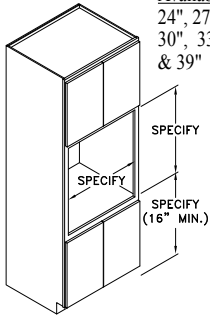

Widths Available:
15", 18"
24", 30"
& 36"

TALL DISPLAY CABINET - TDC

Widths Available:
15", 18"
24-2", 30"
& 36"

TALL DISPLAY CABINET W/ DRAWERS - TDD

Widths Available:
30" & 36"

TALL ANGLE END - TAE

Width Available:
24"

Tall Cabinets Framed

TC308412

Code Width Height Depth

- Standard Tall cabinet depth is 12" or 24". Please specify.
- Standard Tall cabinet height is 84", 90" or 96".
- Most 24" wide Tall cabinets are available with 1 or 2 doors.

TALL OVEN - TOV

Widths Available:
24", 27",
30", 33"
& 39"

TALL OVEN WOLF 'E' SERIES - TOVW

Width Available:
33 3/8"

TALL OVEN DRAWER - TOVD

Widths Available:
24", 27",
30", 33"
& 39"

TALL OVEN W/ WARMING DRAWER - TOWDA

Widths Available:
24", 27",
30" & 33"

TALL OVEN W/ WARMING DRAWER - TOWDB

Widths Available:
24", 27",
30" & 33"

TALL DOUBLE OVEN - TDOVA

Widths Available:
24", 27",
30", 33"
& 39"

TALL DOUBLE OVEN - TDOVC

Widths Available:
24", 27",
30", 33"
& 39"