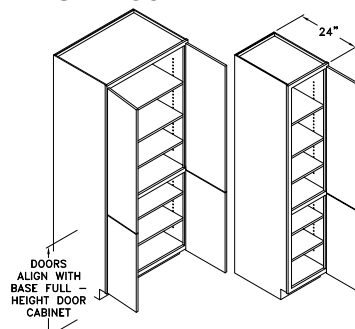

TALL ROLL-OUT PANTRY - TROP

Widths Available:

12", 15", 18" & 21"

TALL WITH ROLL-OUT SHELVES - TRS

Widths Available:

15", 18", 21", 24-1", 24-2", 30" & 36"

TALL CABINET 1 DRAWER - 1DT

Widths Available:

18", 30" & 36"

TALL CABINET 3 DRAWER - 3DT

Widths Available:

15", 18", 21", 24-1", 24-2", 30" & 36"

TALL CABINET WITH FULL HEIGHT DOOR - TFH

Widths Available:

15", 18", 21", 24-1", 24-2", 30" & 36"

TALL OPEN DISPLAY CABINET - TOD

Widths Available:
15", 18"
24", 30"
& 36"

TALL DISPLAY CABINET - TDC

Widths Available:
15", 18"
24-2", 30"
& 36"

TALL DISPLAY CABINET W/ DRAWERS - TDD

Widths Available:
30" & 36"

TALL ANGLE END - TAE

Width Available:
24"

Tall Cabinets Framed

TC308412

Code Width Height Depth

- Standard Tall cabinet depth is 12" or 24". Please specify.
- Standard Tall cabinet height is 84", 90" or 96".
- Most 24" wide Tall cabinets are available with 1 or 2 doors.