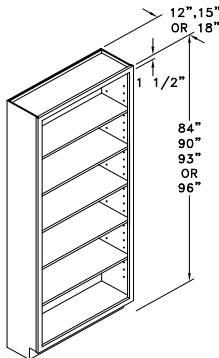

TALL ROLL-OUT PANTRY - TROP

Widths Available:

12", 15", 18" & 21"

TALL WITH ROLL-OUT SHELVES - TRS

Widths Available:

15", 18", 21", 24-1", 24-2", 30" & 36"

TALL CABINET 1 DRAWER - 1DT

Widths Available:

18", 30" & 36"

TALL CABINET 3 DRAWER - 3DT

Widths Available:

15", 18", 21", 24-1", 24-2", 30" & 36"

TALL CABINET WITH FULL HEIGHT DOOR - TFH

Widths Available:

15", 18", 21", 24-1", 24-2", 30" & 36"

TALL OPEN DISPLAY CABINET - TOD

Widths Available:
15", 18"
24", 30"
& 36"

TALL DISPLAY CABINET - TDC

Widths Available:
15", 18"
24-2", 30"
& 36"

TALL DISPLAY CABINET W/ DRAWERS - TDD

Widths Available:
30" & 36"

TALL ANGLE END - TAE

Width Available:
24"

Tall Cabinets Framed

TC308412

Code Width Height Depth

- Standard Tall cabinet depth is 12" or 24". Please specify.
- Standard Tall cabinet height is 84", 90" or 96".
- Most 24" wide Tall cabinets are available with 1 or 2 doors.