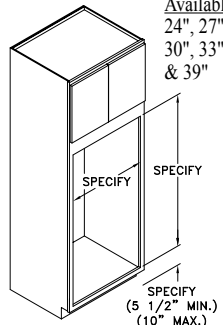

Tall Cabinets Framed

TC308412

Code Width Height Depth

- Standard Tall cabinet depth is 12" or 24". Please specify.
- Standard Tall cabinet height is 84", 90" or 96".
- Most 24" wide Tall cabinets are available with 1 or 2 doors.

TALL OVEN - TOV

Widths Available:
24", 27",
30", 33"
& 39"

TALL OVEN WOLF 'E' SERIES - TOVW

Width Available:
33 3/8"

TALL OVEN DRAWER - TOVD

Widths Available:
24", 27",
30", 33"
& 39"

TALL OVEN W/ WARMING DRAWER - TOWDA

Widths Available:
24", 27",
30" & 33"

TALL OVEN W/ WARMING DRAWER - TOWDB

Widths Available:
24", 27",
30" & 33"

TALL DOUBLE OVEN - TDOVA

Widths Available:
24", 27",
30", 33"
& 39"

TALL DOUBLE OVEN - TDOVC

Widths Available:
24", 27",
30", 33"
& 39"