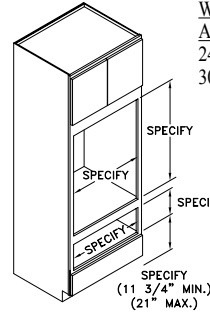

Tall Cabinets Framed

TC308412

Code Width Height Depth

- Standard Tall cabinet depth is 12" or 24". Please specify.
- Standard Tall cabinet height is 84", 90" or 96".
- Most 24" wide Tall cabinets are available with 1 or 2 doors.

TALL OVEN - TOV

Widths Available:
24", 27",
30", 33"
& 39"

TALL OVEN WOLF 'E' SERIES - TOVW

Width Available:
33 3/8"

TALL OVEN DRAWER - TOVD

Widths Available:
24", 27",
30", 33"
& 39"

TALL OVEN W/ WARMING DRAWER - TOWDA

Widths Available:
24", 27",
30" & 33"

TALL OVEN W/ WARMING DRAWER - TOWDB

Widths Available:
24", 27",
30" & 33"

TALL DOUBLE OVEN - TDOVA

Widths Available:
24", 27",
30", 33"
& 39"

TALL DOUBLE OVEN - TDOVC

Widths Available:
24", 27",
30", 33"
& 39"