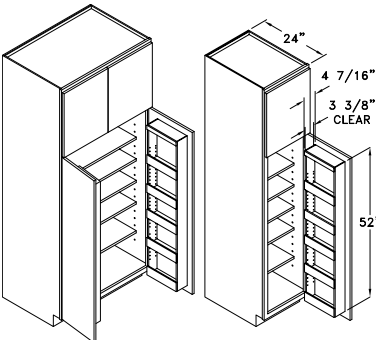

Tall Cabinets Framed

TC308412

Code Width Height Depth

- Standard Tall cabinet depth is 12" or 24". Please specify.
- Standard Tall cabinet height is 84", 90" or 96".
- Most 24" wide Tall cabinets are available with 1 or 2 doors.

UTILITY TALL CABINET - U

Widths Available:

15", 18", 21", 24-1", 24-2", 27", 30", 33" & 36"

TALL CABINET - T

Widths Available:

12", 15", 18", 21", 24-1", 24-2", 27", 30", 33" & 36"

PARTITIONED TALL CABINET - P

Widths Available:

30" & 36"

TALL PANTRY CABINET - TPC

Widths Available:

18", 21", 24-1", 24-2", 30" & 36"

TALL MULTI STORAGE - TMS

Widths Available:

18" & 36"

TALL ROLL-OUT PANTRY - TROP

Widths Available:

12", 15", 18" & 21"

TALL WITH ROLL-OUT SHELVES - TRS

Widths Available:

15", 18", 21", 24-1", 24-2", 30" & 36"

TALL CABINET 1 DRAWER - 1DT

Widths Available: