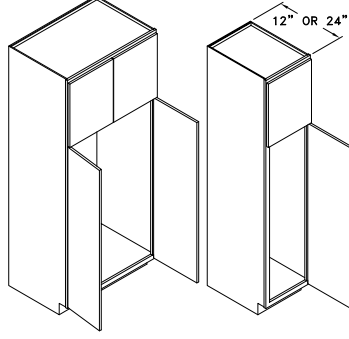

Tall Cabinets Framed

TC308412

Code Width Height Depth

- Standard Tall cabinet depth is 12" or 24". Please specify.
- Standard Tall cabinet height is 84", 90" or 96".
- Most 24" wide Tall cabinets are available with 1 or 2 doors.

UTILITY TALL CABINET - U

Widths Available:

15", 18", 21", 24-1", 24-2", 27", 30", 33" & 36"

TALL CABINET - T

Widths Available:

12", 15", 18", 21", 24-1", 24-2", 27", 30", 33" & 36"

PARTITIONED TALL CABINET - P

Widths Available:

30" & 36"

TALL PANTRY CABINET - TPC

Widths Available:

18", 21", 24-1", 24-2", 30" & 36"

TALL MULTI STORAGE - TMS

Widths Available:

18" & 36"