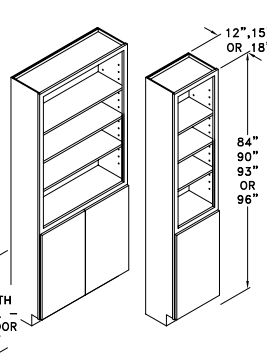

TALL ROLL-OUT PANTRY - TROP

Widths Available:

12", 15", 18" & 21"

TALL WITH ROLL-OUT SHELVES - TRS

Widths Available:

15", 18", 21", 24-1", 24-2", 30" & 36"

TALL CABINET 1 DRAWER - 1DT

Widths Available:

18", 30" & 36"

TALL CABINET 3 DRAWER - 3DT

Widths Available:

15", 18", 21", 24-1", 24-2", 30" & 36"

TALL CABINET WITH FULL HEIGHT DOOR - TFH

Widths Available:

15", 18", 21", 24-1", 24-2", 30" & 36"

TALL OPEN DISPLAY CABINET - TOD

Widths Available:
15", 18"
24", 30"
& 36"

TALL DISPLAY CABINET - TDC

Widths Available:
15", 18"
24-2", 30"
& 36"

TALL DISPLAY CABINET W/ DRAWERS - TDD

Widths Available:
30" & 36"

TALL ANGLE END - TAE

Width Available:
24"

Tall Cabinets Framed

TC308412

Code Width Height Depth

- Standard Tall cabinet depth is 12" or 24". Please specify.
- Standard Tall cabinet height is 84", 90" or 96".
- Most 24" wide Tall cabinets are available with 1 or 2 doors.