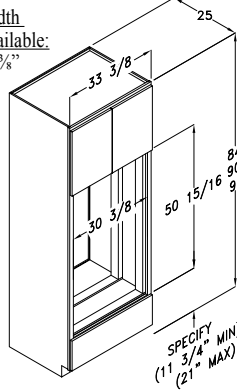

TALL OVEN - TOV

Widths Available:
24", 27",
30", 33"
& 39"

TALL OVEN WOLF 'E' SERIES - TOVW

Width Available:
33 3/8"

TALL OVEN DRAWER - TOVD

Widths Available:
24", 27",
30", 33"
& 39"

TALL OVEN W/ WARMING DRAWER - TOWDA

Widths Available:
24", 27",
30" & 33"

TALL OVEN W/ WARMING DRAWER - TOWDB

Widths Available:
24", 27",
30" & 33"

TALL DOUBLE OVEN - TDOVA

Widths Available:
24", 27",
30", 33"
& 39"

TALL DOUBLE OVEN - TDOVC

Widths Available:
24", 27",
30", 33"
& 39"

TALL DOUBLE OVEN WOLF 'E' SERIES - TDOVW

Width Available:
33 3/8"

TALL MICROWAVE COOKING CENTER - TMCC

Widths Available:
27" & 30"

OVEN MICROWAVE - TOVMA

Widths Available:
24", 27",
30" & 33"

OVEN MICROWAVE - TOVMB

Widths Available:
24", 27",
30" & 33"

OVEN MICROWAVE WOLF 'E' SERIES - TOVMW

Width Available:
33 3/8"

TALL REFRIGERATOR CABINET - TREF

Widths Available:
33", 36"
& 39"

Tall Accessories

ROLL-OUT SHELF - ROS

TRAY PARTITIONS - TP