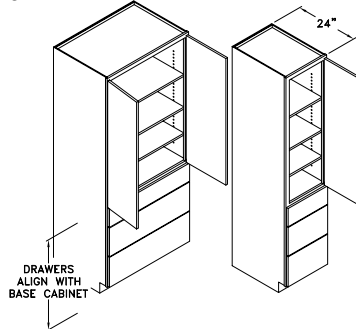

Widths Available:

30" & 36"

TALL PANTRY CABINET - TPC

Widths Available:

18", 21", 24-1", 24-2", 30" & 36"

TALL MULTI STORAGE - TMS

Widths Available:

18" & 36"

TALL ROLL-OUT PANTRY - TROP

Widths Available:

12", 15", 18" & 21"

TALL WITH ROLL-OUT SHELVES - TRS

Widths Available:

15", 18", 21", 24-1", 24-2", 30" & 36"

TALL CABINET 1 DRAWER - 1DT

Widths Available:

18", 30" & 36"

TALL CABINET 3 DRAWER - 3DT

Widths Available:

15", 18", 21", 24-1", 24-2", 30" & 36"

TALL CABINET WITH FULL HEIGHT DOOR - TFH

Widths Available:

15", 18", 21", 24-1", 24-2", 30" & 36"

TALL OPEN DISPLAY CABINET - TOD

Widths Available:
15", 18"
24", 30"
& 36"

TALL DISPLAY CABINET - TDC

Widths Available:
15", 18"
24-2", 30"
& 36"

TALL DISPLAY CABINET W/ DRAWERS - TDD

Widths Available:
30" & 36"

TALL ANGLE END - TAE

Width Available:
24"