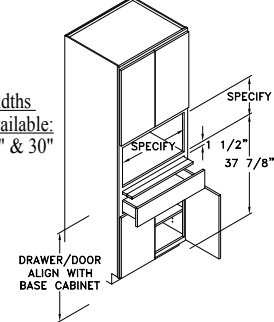

TALL MICROWAVE COOKING CENTER - TMCC

Widths Available:
27" & 30"