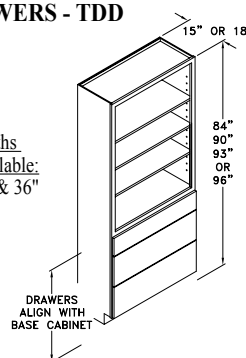

TALL ROLL-OUT PANTRY - TROP

Widths Available:

12", 15", 18" & 21"

TALL WITH ROLL-OUT SHELVES - TRS

Widths Available:

15", 18", 21", 24-1", 24-2", 30" & 36"

TALL CABINET 1 DRAWER - 1DT

Widths Available:

18", 30" & 36"

TALL CABINET 3 DRAWER - 3DT

Widths Available:

15", 18", 21", 24-1", 24-2", 30" & 36"

TALL CABINET WITH FULL HEIGHT DOOR - TFH

Widths Available:

15", 18", 21", 24-1", 24-2", 30" & 36"

TALL OPEN DISPLAY CABINET - TOD

Widths Available:
15", 18"
24", 30"
& 36"

TALL DISPLAY CABINET - TDC

Widths Available:
15", 18"
24-2", 30"
& 36"

TALL DISPLAY CABINET W/ DRAWERS - TDD

Widths Available:
30" & 36"

TALL ANGLE END - TAE

Width Available:
24"

Tall Cabinets Framed

TC308412

Code Width Height Depth

- Standard Tall cabinet depth is 12" or 24". Please specify.
- Standard Tall cabinet height is 84", 90" or 96".
- Most 24" wide Tall cabinets are available with 1 or 2 doors.