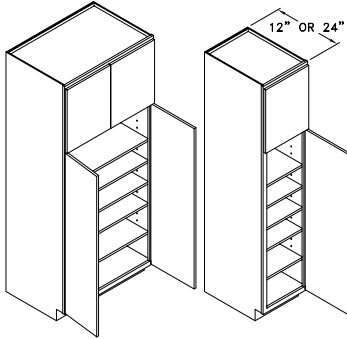

Tall Cabinets Framed

TC308412

Code Width Height Depth

- Standard Tall cabinet depth is 12" or 24". Please specify.
- Standard Tall cabinet height is 84", 90" or 96".
- Most 24" wide Tall cabinets are available with 1 or 2 doors.

UTILITY TALL CABINET - U

Widths Available:

15", 18", 21", 24-1", 24-2", 27", 30", 33" & 36"

TALL CABINET - T

Widths Available:

12", 15", 18", 21", 24-1", 24-2", 27", 30", 33" & 36"

PARTITIONED TALL CABINET - P

Widths Available:

30" & 36"

TALL PANTRY CABINET - TPC

Widths Available:

18", 21", 24-1", 24-2", 30" & 36"

TALL MULTI STORAGE - TMS

Widths Available:

18" & 36"

TALL ROLL-OUT PANTRY - TROP

Widths Available:

12", 15", 18" & 21"

TALL WITH ROLL-OUT SHELVES - TRS

Widths Available:

15", 18", 21", 24-1", 24-2", 30" & 36"

TALL CABINET 1 DRAWER - 1DT

Widths Available: