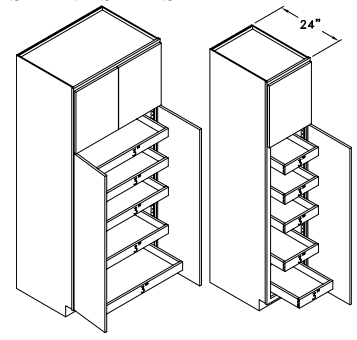

Tall Cabinets Framed

TC308412

Code Width Height Depth

- Standard Tall cabinet depth is 12" or 24". Please specify.
- Standard Tall cabinet height is 84", 90" or 96".
- Most 24" wide Tall cabinets are available with 1 or 2 doors.

UTILITY TALL CABINET - U

Widths Available:

15", 18", 21", 24-1", 24-2", 27", 30", 33" & 36"

TALL CABINET - T

Widths Available:

12", 15", 18", 21", 24-1", 24-2", 27", 30", 33" & 36"

PARTITIONED TALL CABINET - P

Widths Available:

30" & 36"

TALL PANTRY CABINET - TPC

Widths Available:

18", 21", 24-1", 24-2", 30" & 36"

TALL MULTI STORAGE - TMS

Widths Available:

18" & 36"

TALL ROLL-OUT PANTRY - TROP

Widths Available:

12", 15", 18" & 21"

TALL WITH ROLL-OUT SHELVES - TRS

Widths Available:

15", 18", 21", 24-1", 24-2", 30" & 36"

TALL CABINET 1 DRAWER - 1DT

Widths Available: