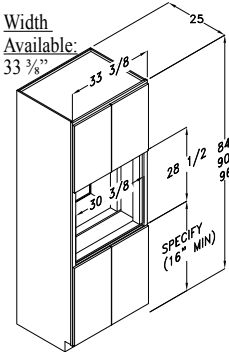

Widths Available:
15", 18"
24", 30"
& 36"

TALL DISPLAY CABINET - TDC

Widths Available:
15", 18"
24-2", 30"
& 36"

TALL DISPLAY CABINET W/ DRAWERS - TDD

Widths Available:
30" & 36"

TALL ANGLE END - TAE

Width Available:
24"

Tall Cabinets Framed

TC308412

Code Width Height Depth

- Standard Tall cabinet depth is 12" or 24". Please specify.
- Standard Tall cabinet height is 84", 90" or 96".
- Most 24" wide Tall cabinets are available with 1 or 2 doors.

TALL OVEN - TOV

Widths Available:
24", 27",
30", 33"
& 39"

TALL OVEN WOLF 'E' SERIES - TOVW

Width Available:
33 3/8"

TALL OVEN DRAWER - TOVD

Widths Available:
24", 27",
30", 33"
& 39"

TALL OVEN W/ WARMING DRAWER - TOWDA

Widths Available:
24", 27",
30" & 33"

TALL OVEN W/ WARMING DRAWER - TOWDB

Widths Available:
24", 27",
30" & 33"

TALL DOUBLE OVEN - TDOVA

Widths Available:
24", 27",
30", 33"
& 39"

TALL DOUBLE OVEN - TDOVC

Widths Available:
24", 27",
30", 33"
& 39"