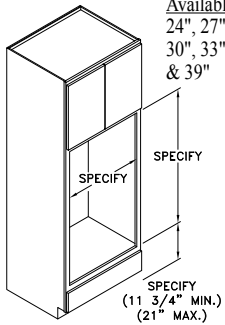

Tall Cabinets Framed

TC308412

Code Width Height Depth

- Standard Tall cabinet depth is 12" or 24". Please specify.
- Standard Tall cabinet height is 84", 90" or 96".
- Most 24" wide Tall cabinets are available with 1 or 2 doors.

TALL OVEN - TOV

Widths Available:
24", 27",
30", 33"
& 39"

TALL OVEN WOLF 'E' SERIES - TOVW

Width Available:
33 3/8"

TALL OVEN DRAWER - TOVD

Widths Available:
24", 27",
30", 33"
& 39"

TALL OVEN W/ WARMING DRAWER - TOWDA

Widths Available:
24", 27",
30" & 33"

TALL OVEN W/ WARMING DRAWER - TOWDB

Widths Available:
24", 27",
30" & 33"

TALL DOUBLE OVEN - TDOVA

Widths Available:
24", 27",
30", 33"
& 39"

TALL DOUBLE OVEN - TDOVC

Widths Available:
24", 27",
30", 33"
& 39"