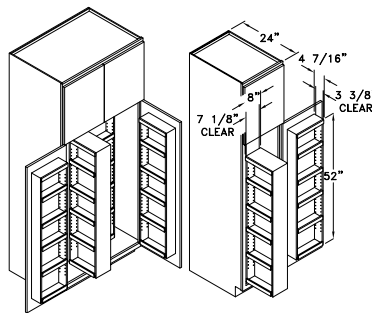

Tall Cabinets Framed

TC308412

Code Width Height Depth

- Standard Tall cabinet depth is 12" or 24". Please specify.
- Standard Tall cabinet height is 84", 90" or 96".
- Most 24" wide Tall cabinets are available with 1 or 2 doors.

Widths Available:

30" & 36"

TALL PANTRY CABINET - TPC

Widths Available:

18", 21", 24-1", 24-2", 30" & 36"

TALL MULTI STORAGE - TMS

Widths Available:

18" & 36"

TALL ROLL-OUT PANTRY - TROP

Widths Available:

12", 15", 18" & 21"

TALL WITH ROLL-OUT SHELVES - TRS

Widths Available:

15", 18", 21", 24-1", 24-2", 30" & 36"

TALL CABINET 1 DRAWER - 1DT

Widths Available:

18", 30" & 36"

TALL CABINET 3 DRAWER - 3DT

Widths Available:

15", 18", 21", 24-1", 24-2", 30" & 36"

TALL CABINET WITH FULL HEIGHT DOOR - TFH

Widths Available:

15", 18", 21", 24-1", 24-2", 30" & 36"

TALL OPEN DISPLAY CABINET - TOD