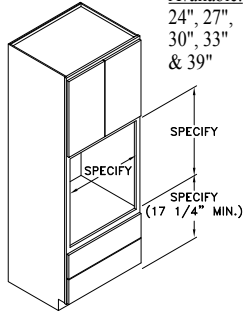

Tall Cabinets Framed

TC308412

Code Width Height Depth

- Standard Tall cabinet depth is 12" or 24". Please specify.
- Standard Tall cabinet height is 84", 90" or 96".
- Most 24" wide Tall cabinets are available with 1 or 2 doors.

TALL OVEN - TOV

Widths Available:
24", 27",
30", 33"
& 39"

TALL OVEN WOLF 'E' SERIES - TOVW

Width Available:
33 3/8"

TALL OVEN DRAWER - TOVD

Widths Available:
24", 27",
30", 33"
& 39"

TALL OVEN W/ WARMING DRAWER - TOWDA

Widths Available:
24", 27",
30" & 33"

TALL OVEN W/ WARMING DRAWER - TOWDB

Widths Available:
24", 27",
30" & 33"

TALL DOUBLE OVEN - TDOVA

Widths Available:
24", 27",
30", 33"
& 39"

TALL DOUBLE OVEN - TDOVC

Widths Available:
24", 27",
30", 33"
& 39"