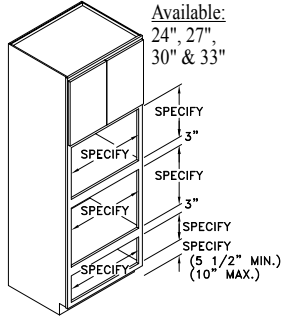

Widths Available:
24", 27",
30" & 33"

TALL OVEN W/ WARMING DRAWER - TOWDB

Widths Available:
24", 27",
30" & 33"

TALL DOUBLE OVEN - TDOVA

Widths Available:
24", 27",
30", 33"
& 39"

TALL DOUBLE OVEN - TDOVC

Widths Available:
24", 27",
30", 33"
& 39"

TALL DOUBLE OVEN WOLF 'E' SERIES - TDOVW

Width Available:
33 3/8"

TALL MICROWAVE COOKING CENTER - TMCC

Widths Available:
27" & 30"

OVEN MICROWAVE - TOVMA

Widths Available:
24", 27",
30" & 33"

OVEN MICROWAVE - TOVMB

Widths Available:
24", 27",
30" & 33"

OVEN MICROWAVE WOLF 'E' SERIES - TOVMW

Width Available:
33 3/8"

TALL REFRIGERATOR CABINET - TREF

Widths Available:
33", 36"
& 39"

Tall Accessories

ROLL-OUT SHELF - ROS

TRAY PARTITIONS - TP