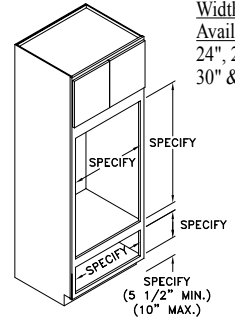

Tall Cabinets Framed

TC308412

Code Width Height Depth

- Standard Tall cabinet depth is 12" or 24". Please specify.
- Standard Tall cabinet height is 84", 90" or 96".
- Most 24" wide Tall cabinets are available with 1 or 2 doors.

TALL OVEN - TOV

Widths Available:
24", 27",
30", 33"
& 39"

TALL OVEN WOLF 'E' SERIES - TOVW

Width Available:
33 3/8"

TALL OVEN DRAWER - TOVD

Widths Available:
24", 27",
30", 33"
& 39"

TALL OVEN W/ WARMING DRAWER - TOWDA

Widths Available:
24", 27",
30" & 33"

TALL OVEN W/ WARMING DRAWER - TOWDB

Widths Available:
24", 27",
30" & 33"

TALL DOUBLE OVEN - TDOVA

Widths Available:
24", 27",
30", 33"
& 39"

TALL DOUBLE OVEN - TDOVC

Widths Available:
24", 27",
30", 33"
& 39"