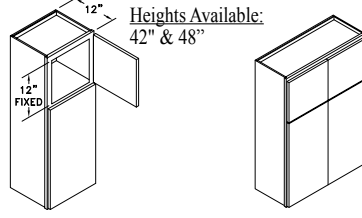

Wall Cabinets W3036

Framed

•Standard Wall cabinet depth is 12" unless otherwise specified.
 •Most 24" wide Wall cabinets are available with 1 or 2 doors. e.g. W2430-1 or W2430-2.

Code Width Height

WALL CABINET - W

Heights Available:
 12", 15", 18", 21",
 24", 27", 30",
 33", 36", 39",
 42" & 48"

Widths Available:
 9", 12", 15", 18",
 21" 24"-1, 24"-2,
 27", 30", 33", 36",
 39", 42", 45" & *48"
 (*Most heights in a
 48" wide wall also
 available w/ 4 doors.)

Most sizes also available in Peninsula.
 Specify Peninsula Wall Cabinet - PWC.

SPLIT WALL CABINET - SW

Heights Available:
 42" & 48"

Widths Available:
 9", 12", 15", 18",
 21" 24"-1, 24"-2,
 27", 30", 33", 36",
 39", 42", 45" & *48"
 (*Most heights in a
 48" wide wall also
 available w/ 4 doors.)

WALL SPICE RACK - WSR

Widths Available: 15", 18", 21" & 24"
 Heights Available: 30", 33", 36", 39" & 42"

WALL BI-FOLD LIFT CABINET - WBFL

Widths Available:
 30", 33", 36",
 39" & 42"

Heights Available:
 30", 36",
 39" & 42"