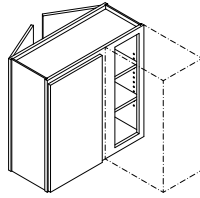

WALL 2 DRAWER - W2D

Widths Available:
15", 18", 21",
24-1", 24-2", 27",
30", 33" & 36"
Heights Available:
48", 54" & 60"

WALL 3 DRAWER - W3D

Widths Available:
15", 18", 21",
24-1", 24-2", 27",
30", 33" & 36"
Heights Available:
48", 54" & 60"

WALL OPEN DISPLAY - WOD

Widths Available:
18", 21", 24", 27",
30", 33" & 36"
Heights Available:
48", 54" & 60"

Wall Cabinets W3036

Framed

Code Width Height

- Standard Wall cabinet depth is 12" unless otherwise specified.
- Most 24" wide Wall cabinets are available with 1 or 2 doors. e.g. W2430-1 or W2430-2.

PENINSULA WALL CABINET - PWC

Heights Available:
18", 21", 24", 27", 30",
33", 36", 39", 42" & 48"

Widths Available:
24", 27", 30", 33",
36", 39", 42", 45"
& 48"

PENINSULA BLIND CORNER - PXCW

Heights Available:
24", 27", 30", 33", 36",
39", 42" & 48"