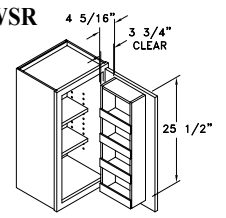

Most sizes also available in Peninsula.
 Specify Peninsula Wall Cabinet - PWC.

SPLIT WALL CABINET - SW

Heights Available:
 42" & 48"

Widths Available:
 9", 12", 15", 18",
 21" 24"-1, 24"-2,
 27", 30", 33", 36",
 39", 42", 45" & *48"
 (*Most heights in a
 48" wide wall also
 available w/ 4 doors.)

WALL SPICE RACK - WSR

Widths Available: 15", 18", 21" & 24"
 Heights Available: 30", 33", 36", 39" & 42"

WALL BI-FOLD LIFT CABINET - WBFL

Widths Available:
 30", 33", 36",
 39" & 42"

Heights Available:
 30", 36",
 39" & 42"