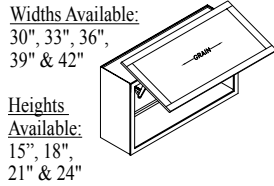

Most sizes also available in Peninsula.
 Specify Peninsula Wall Cabinet - PWC.

SPLIT WALL CABINET - SW

Heights Available:
 42" & 48"

Widths Available:
 9", 12", 15", 18",
 21" 24"-1, 24"-2,
 27", 30", 33", 36",
 39", 42", 45" & *48"
 (*Most heights in a
 48" wide wall also
 available w/ 4 doors.)

WALL SPICE RACK - WSR

Widths Available: 15", 18", 21" & 24"
 Heights Available: 30", 33", 36", 39" & 42"

WALL BI-FOLD LIFT CABINET - WBFL

Widths Available:
 30", 33", 36",
 39" & 42"

Heights Available:
 30", 36",
 39" & 42"

WALL UP & OVER LIFT CABINET - WUOL

Widths Available:
 30", 33", 36",
 39" & 42"

Heights Available:
 15", 18",
 21" & 24"

WALL STAY LIFT CABINET - WSL

Widths Available:
 30", 33", 36", 39"
 & 42"

Heights Available:
 15", 18",
 21" & 24"

WALL LIFT UP CABINET - WLU

Heights Available:
 18", 21" &
 24"

Widths Available:
 30", 33",
 36", 39" &
 42"

WALL SWING OUT SPICE RACK - WSOSR

Widths Available:
 15", 18",
 21" & 24"

Heights Available:
 30", 33",
 36", 39" &
 42"