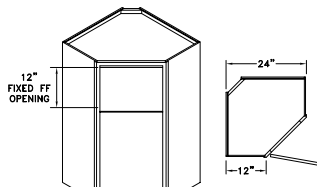

WALL LIFT UP CABINET - WLU

Heights Available:
 18", 21" &
 24"

Widths Available:
 30", 33",
 36", 39" &
 42"

WALL SWING OUT SPICE RACK - WSOSR

Widths Available:
 15", 18",
 21" & 24"

Heights Available:
 30", 33",
 36", 39" &
 42"

DIAGONAL WALL CABINET - DW

Heights Available:
 24", 27",
 30", 33",
 36", 39",
 42" &
 48"

Widths Available:
 24" & 27"

*Also available in Peninsula.
 Specify Peninsula Diagonal Wall - PDW or PDLs.

SPLIT DIAGONAL WALL CABINET - SDW

Heights Available:
 42" & 48"

Width Available:
 24"

BLIND CORNER WALL - XCW

Heights Available:
 30", 33", 36",
 39" & 42"

Widths Available:
 24", 27", 30", 33",
 36", 39", 42", 45"
 & 48"

*Also available in Peninsula.
 Specify Peninsula Blind Corner - PXCW.

SPLIT BLIND CORNER WALL - SXCW

Heights Available:
 42" & 48"

Widths Available:
 24", 27",
 30", 33",
 36", 39",
 42", 45"
 & 48"

DIAGONAL LAZY SUSAN - DLS

Width Available:
 24"

Heights Available:
 24", 27", 30", 33",
 36", 39", 42" & 48"