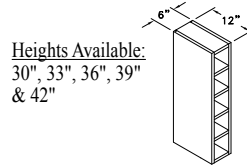

WALL WINE RACK C - WRC