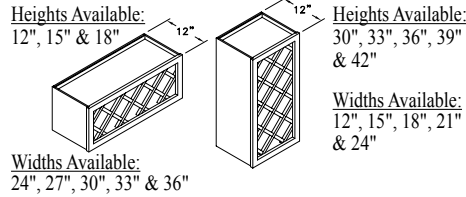

WINE RACK COMBO A - WRCA

WALL W/ WINE RACK - WWR

WALL WINE RACK C - WRC

APOTHECARY DRAWERS - APOTH

WALL WINE RACK X - WRX

WALL WINE RACK A - WRA

HORIZ. APOTHECARY DRAWERS - HAPOTH

PLATE RACK - PR