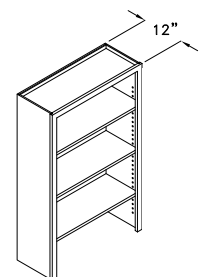

WALL 2 DRAWER - W2D

Widths Available:
15", 18", 21",
24-1", 24-2", 27",
30", 33" & 36"
Heights Available:
48", 54" & 60"

WALL 3 DRAWER - W3D

Widths Available:
15", 18", 21",
24-1", 24-2", 27",
30", 33" & 36"
Heights Available:
48", 54" & 60"

WALL OPEN DISPLAY - WOD

Widths Available:
18", 21", 24", 27",
30", 33" & 36"
Heights Available:
48", 54" & 60"

Wall Cabinets W3036

Framed

Code Width Height

- Standard Wall cabinet depth is 12" unless otherwise specified.
- Most 24" wide Wall cabinets are available with 1 or 2 doors. e.g. W2430-1 or W2430-2.