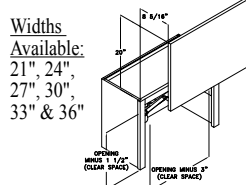

Width Available:
24"

Width Available:
24"

Width Available:
27"

Width Available:
24"

Width Available:
27"

APPLIANCE GARAGE DIAGONAL - AGD

Widths Available:
24" & 27"

APPLIANCE GARAGE HINGED DOOR(S) - AGHD

Widths Available:
15", 18", 21", 24",
27", 30", 33" & 36"

APPLIANCE GARAGE DIAGONAL WITH DOORS - AGDD

Widths Available:
24" & 27"

APPLIANCE GARAGE LIFT UP - AGLU

Widths Available:
21", 24",
27", 30",
33" & 36"