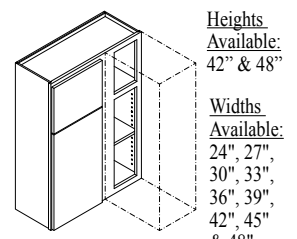

DIAGONAL WALL CABINET - DW

Heights Available:
 24", 27",
 30", 33",
 36", 39",
 42" &
 48"

Widths Available:
 24" & 27"

*Also available in Peninsula.
 Specify Peninsula Diagonal Wall - PDW or PDLs.

SPLIT DIAGONAL WALL CABINET - SDW

Heights Available:
 42" & 48"

Width Available:
 24"

BLIND CORNER WALL - XCW

Heights Available:
 30", 33", 36",
 39" & 42"

Widths Available:
 24", 27", 30", 33",
 36", 39", 42", 45"
 & 48"

*Also available in Peninsula.
 Specify Peninsula Blind Corner - PXCW.

SPLIT BLIND CORNER WALL - SXCW

Heights Available:
 42" & 48"

Widths Available:
 24", 27",
 30", 33",
 36", 39",
 42", 45"
 & 48"

DIAGONAL LAZY SUSAN - DLS

Width Available:
 24"

Heights Available:
 24", 27", 30", 33",
 36", 39", 42" & 48"

DIAGONAL LAZY SUSAN - DLSP OR DLSCW

Width Available:
 24"

Heights Available:
 24", 27", 30", 33",
 36", 39", 42" & 48"

SPLIT DIAGONAL LAZY SUSAN

Width Available:
 24"

Heights Available:
 42" & 48"

WALL RADIUS END CABINET - WRE