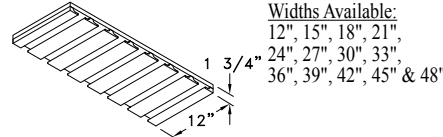

SWING OUT SPICE RACK - SOSR (loose)

SPICE RACK - SR (loose)

TRAY PARTITIONS - TP

GLASS RACK - GR

DECORATIVE DISPLAY SHELF - DDS

DECORATIVE DISPLAY CORNER SHELF - DDCS