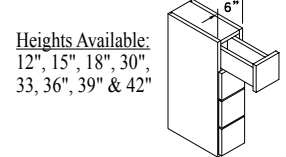

VERT. APOTHECARY DRAWERS - VAPOTH