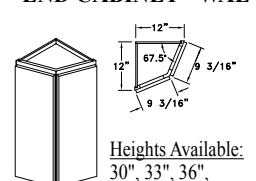

Heights Available:
 30", 33", 36",
 39" & 42"

WALL DISPLAY BOX A - WDBA

Heights Available:
 24", 27", 30", 33",
 36", 39" & 42"

WALL DISPLAY BOX B - WDBB

Heights Available:
 24", 27", 30", 33",
 36", 39" & 42"

WALL DISPLAY BOX C - WDBC

Heights Available:
 24", 27", 30", 33",
 36", 39" & 42"

WALL DISPLAY BOX D - WDBD

Heights Available:
 24", 27", 30", 33",
 36", 39" & 42"

WALL ANGLE END CABINET - WAE

Heights Available:
 30", 33", 36",
 39" & 42"

Wall Cabinets W3036

Framed

Code Width Height

- Standard Wall cabinet depth is 12" unless otherwise specified.
- Most 24" wide Wall cabinets are available with 1 or 2 doors. e.g. W2430-1 or W2430-2.

APPLIANCE WALL GARAGE - AWG