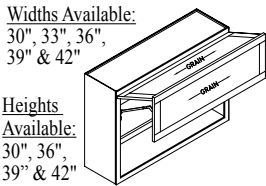

Heights Available:
 12", 15", 18", 21",
 24", 27", 30",
 33", 36", 39",
 42" & 48"

Widths Available:
 9", 12", 15", 18",
 21" 24"-1, 24"-2,
 27", 30", 33", 36",
 39", 42", 45" & *48"
 (*Most heights in a
 48" wide wall also
 available w/ 4 doors.)

Most sizes also available in Peninsula.
 Specify Peninsula Wall Cabinet - PWC.

SPLIT WALL CABINET - SW

Heights Available:
 42" & 48"

Widths Available:
 9", 12", 15", 18",
 21" 24"-1, 24"-2,
 27", 30", 33", 36",
 39", 42", 45" & *48"
 (*Most heights in a
 48" wide wall also
 available w/ 4 doors.)

WALL SPICE RACK - WSR

Widths Available: 15", 18", 21" & 24"
 Heights Available: 30", 33", 36", 39" & 42"

WALL BI-FOLD LIFT CABINET - WBFL

Widths Available:
 30", 33", 36",
 39" & 42"

Heights Available:
 30", 36",
 39" & 42"

WALL UP & OVER LIFT CABINET - WUOL

Widths Available:
 30", 33", 36",
 39" & 42"

Heights Available:
 15", 18",
 21" & 24"

WALL STAY LIFT CABINET - WSL

Widths Available:
 30", 33", 36", 39"
 & 42"

Heights Available:
 15", 18",
 21" & 24"