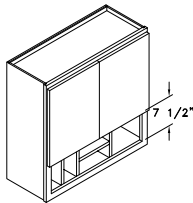

Heights Available:
12", 15", 18", 21",
24" & 27"

Width Available:
48"

MICROWAVE WALL - MW

Heights Available:
30", 33", 36", 39"
& 42"

Widths Available:
24-2", 27" & 30"

MICROWAVE WALL SHELF - MWS

Heights Available:
30", 33", 36", 39"
& 42"

Widths Available:
24-2", 27" & 30"

MICROWAVE WALL COUNTER CABINET - MWC

Heights Available:
48", 54" & 60"

Widths Available:
24"-2, 27"
& 30"

DIAGONAL MICROWAVE WALL WITH DRAWER - DMD

WALL LETTER FILER - WLF

Widths Available:
30", 36" & 42"

Heights Available:
30", 33", 36", 39"
& 42"

LETTER ORGANIZER - LO

Widths Available:
24", 27", 30", 33",
36", 39" & 42"

WALL LETTER ORGANIZER - WLO

Widths Available:
30", 36" & 42"