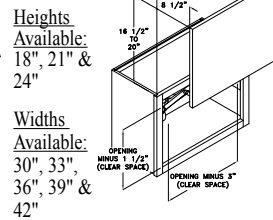

WALL SPICE RACK - WSR

Widths Available: 15", 18", 21" & 24"
 Heights Available: 30", 33", 36", 39" & 42"

WALL BI-FOLD LIFT CABINET - WBFL

Widths Available:
 30", 33", 36",
 39" & 42"

Heights Available:
 30", 36",
 39" & 42"

WALL UP & OVER LIFT CABINET - WUOL

Widths Available:
 30", 33", 36",
 39" & 42"

Heights Available:
 15", 18",
 21" & 24"

WALL STAY LIFT CABINET - WSL

Widths Available:
 30", 33", 36", 39"
 & 42"

Heights Available:
 15", 18",
 21" & 24"

WALL LIFT UP CABINET - WLU

Heights Available:
 18", 21" &
 24"

Widths Available:
 30", 33",
 36", 39" &
 42"

WALL SWING OUT SPICE RACK - WSOSR

Widths Available:
 15", 18",
 21" & 24"

Heights Available:
 30", 33",
 36", 39" &
 42"

DIAGONAL WALL CABINET - DW

Heights Available:
 24", 27",
 30", 33",
 36", 39",
 42" &
 48"

Widths Available:
 24" & 27"

*Also available in Peninsula.
 Specify Peninsula Diagonal Wall - PDW or PDLs.

SPLIT DIAGONAL WALL CABINET - SDW