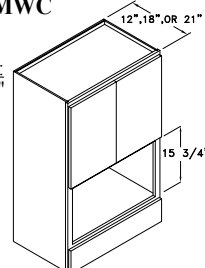

Widths Available:
24", 27", 30", 33",
36", 39", 42", 45"
& 48"

REFRIGERATOR CABINET - RC

Widths Available:
24-2", 27", 30", 33",
36", 39", 42" & 48"

Heights Available:
12", 15", 18", 21",
24" & 27"

PENINSULA DIAGONAL WALL - PDW

Heights Available:
24", 27", 30", 33", 36",
39", 42" & 48"

Width Available:
24"

PENINSULA CORNER WALL - PCW

Heights Available:
24", 27", 30", 33", 36",
39", 42" & 48"

Width Available:
24"

REFRIGERATOR CABINET 4 DOOR - RC4DR

Heights Available:
12", 15", 18", 21",
24" & 27"

Width Available:
48"

MICROWAVE WALL - MW

Heights Available:
30", 33", 36", 39"
& 42"

Widths Available:
24-2", 27" & 30"

MICROWAVE WALL SHELF - MWS

Heights Available:
30", 33", 36", 39"
& 42"

Widths Available:
24-2", 27" & 30"

MICROWAVE WALL COUNTER CABINET - MWC

Heights Available:
48", 54" & 60"

Widths Available:
24"-2, 27"
& 30"

DIAGONAL MICROWAVE WALL WITH DRAWER - DMD

WALL LETTER FILER - WLF