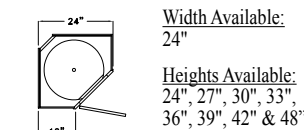

DIAGONAL WALL CABINET - DW

Heights Available:
 24", 27",
 30", 33",
 36", 39",
 42" &
 48"

Widths Available:
 24" & 27"

*Also available in Peninsula.
 Specify Peninsula Diagonal Wall - PDW or PDLs.

SPLIT DIAGONAL WALL CABINET - SDW

Heights Available:
 42" & 48"

Width Available:
 24"

BLIND CORNER WALL - XCW

Heights Available:
 30", 33", 36",
 39" & 42"

Widths Available:
 24", 27", 30", 33",
 36", 39", 42", 45"
 & 48"

*Also available in Peninsula.
 Specify Peninsula Blind Corner - PXCW.

SPLIT BLIND CORNER WALL - SXCW

Heights Available:
 42" & 48"

Widths Available:
 24", 27",
 30", 33",
 36", 39",
 42", 45"
 & 48"

DIAGONAL LAZY SUSAN - DLS

Width Available:
 24"

Heights Available:
 24", 27", 30", 33",
 36", 39", 42" & 48"

DIAGONAL LAZY SUSAN - DLSP OR DLSCW

Width Available:
 24"

Heights Available:
 24", 27", 30", 33",
 36", 39", 42" & 48"

SPLIT DIAGONAL LAZY SUSAN

Width Available:
 24"

Heights Available:
 42" & 48"

WALL RADIUS END CABINET - WRE