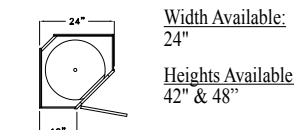

DIAGONAL WALL CABINET - DW

Heights Available:
 24", 27",
 30", 33",
 36", 39",
 42" &
 48"

Widths Available:
 24" & 27"

*Also available in Peninsula.
 Specify Peninsula Diagonal Wall - PDW or PDLs.

SPLIT DIAGONAL WALL CABINET - SDW

Heights Available:
 42" & 48"

Width Available:
 24"

BLIND CORNER WALL - XCW

Heights Available:
 30", 33", 36",
 39" & 42"

Widths Available:
 24", 27", 30", 33",
 36", 39", 42", 45"
 & 48"

*Also available in Peninsula.
 Specify Peninsula Blind Corner - PXCW.

SPLIT BLIND CORNER WALL - SXCW

Heights Available:
 42" & 48"

Widths Available:
 24", 27",
 30", 33",
 36", 39",
 42", 45"
 & 48"

DIAGONAL LAZY SUSAN - DLS

Width Available:
 24"

Heights Available:
 24", 27", 30", 33",
 36", 39", 42" & 48"

DIAGONAL LAZY SUSAN - DLSP OR DLSCW

Width Available:
 24"

Heights Available:
 24", 27", 30", 33",
 36", 39", 42" & 48"

SPLIT DIAGONAL LAZY SUSAN

Width Available:
 24"

Heights Available:
 42" & 48"

WALL RADIUS END CABINET - WRE