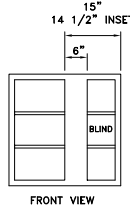

WALL 2 DRAWER - W2D

Widths Available:
15", 18", 21",
24-1", 24-2", 27",
30", 33" & 36"
Heights Available:
48", 54" & 60"

WALL 3 DRAWER - W3D

Widths Available:
15", 18", 21",
24-1", 24-2", 27",
30", 33" & 36"
Heights Available:
48", 54" & 60"

WALL OPEN DISPLAY - WOD

Widths Available:
18", 21", 24", 27",
30", 33" & 36"
Heights Available:
48", 54" & 60"

Wall Cabinets W3036

Framed

Code Width Height

- Standard Wall cabinet depth is 12" unless otherwise specified.
- Most 24" wide Wall cabinets are available with 1 or 2 doors. e.g. W2430-1 or W2430-2.

PENINSULA WALL CABINET - PWC

Heights Available:
18", 21", 24", 27", 30",
33", 36", 39", 42" & 48"

Widths Available:
24", 27", 30", 33",
36", 39", 42", 45"
& 48"

PENINSULA BLIND CORNER - PXCW

Heights Available:
24", 27", 30", 33", 36",
39", 42" & 48"