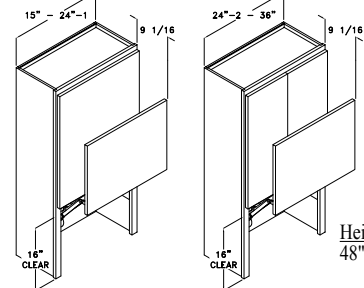

Heights Available:
 30", 33", 36",
 39" & 42"

WALL DISPLAY BOX A - WDBA

Heights Available:
 24", 27", 30", 33",
 36", 39" & 42"

WALL DISPLAY BOX B - WDBB

Heights Available:
 24", 27", 30", 33",
 36", 39" & 42"

WALL DISPLAY BOX C - WDBC

Heights Available:
 24", 27", 30", 33",
 36", 39" & 42"

WALL DISPLAY BOX D - WDBD

Heights Available:
 24", 27", 30", 33",
 36", 39" & 42"

WALL ANGLE END CABINET - WAE

Heights Available:
 30", 33", 36",
 39" & 42"

Wall Cabinets W3036

Framed

Code Width Height

- Standard Wall cabinet depth is 12" unless otherwise specified.
- Most 24" wide Wall cabinets are available with 1 or 2 doors. e.g. W2430-1 or W2430-2.

APPLIANCE WALL GARAGE - AWG

Widths Available: 15", 18", 21", 24-1", 24-2", 27", 30", 33" & 36"

APPLIANCE WALL GARAGE LIFT UP - AWGLU

Widths Available:
15", 18", 21",
24"-1, 24"-2,
27", 30", 33"
& 36"

Heights Available:
48", 54" & 60"