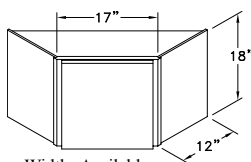

Width Available:
24"

Width Available:
24"

Width Available:
27"

Width Available:
24"

Width Available:
27"

APPLIANCE GARAGE DIAGONAL - AGD

Widths Available:
24" & 27"

APPLIANCE GARAGE HINGED DOOR(S) - AGHD

Widths Available:
15", 18", 21", 24",
27", 30", 33" & 36"

APPLIANCE GARAGE DIAGONAL WITH DOORS - AGDD

Widths Available:
24" & 27"

APPLIANCE GARAGE LIFT UP - AGLU

Widths Available:
21", 24",
27", 30",
33" & 36"