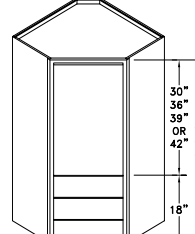

Widths Available: 15", 18", 21", 24-1", 24-2", 27", 30", 33" & 36"

APPLIANCE WALL GARAGE LIFT UP - AWGLU

Widths Available:
15", 18", 21",
24"-1, 24"-2,
27", 30", 33"
& 36"

Heights Available:
48", 54" & 60"

APPLIANCE WALL GARAGE W/ DOORS - AWGD

Widths Available: 15", 18", 21", 24-1", 24-2", 27", 30", 33" & 36"

APPLIANCE DIAGONAL WALL GARAGE W/ DOORS - ADWGD

Width Available:
24"

DIAGONAL WALL 1 DRAWER - DW1D

DIAGONAL WALL 3 DRAWER - DW3D

APPLIANCE GARAGE - AG

Widths Available:
15", 18", 21", 24",
27", 30", 33" & 36"

APPLIANCE DIAGONAL LAZY SUSAN W/ DOORS - ADLSD

Width Available:
24"

APPLIANCE DIAGONAL LAZY SUSAN W/ DOORS - ADLSDP & ADLSDCW