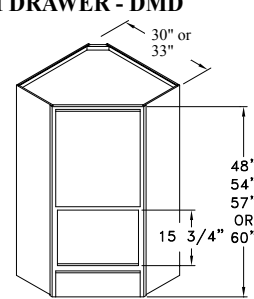

Heights Available:
12", 15", 18", 21",
24" & 27"

Width Available:
48"

MICROWAVE WALL - MW

Heights Available:
30", 33", 36", 39"
& 42"

Widths Available:
24-2", 27" & 30"

MICROWAVE WALL SHELF - MWS

Heights Available:
30", 33", 36", 39"
& 42"

Widths Available:
24-2", 27" & 30"

MICROWAVE WALL COUNTER CABINET - MWC

Heights Available:
48", 54" & 60"

Widths Available:
24"-2, 27"
& 30"

DIAGONAL MICROWAVE WALL WITH DRAWER - DMD

WALL LETTER FILER - WLF

Widths Available:
30", 36" & 42"

Heights Available:
30", 33", 36", 39"
& 42"

LETTER ORGANIZER - LO

Widths Available:
24", 27", 30", 33",
36", 39" & 42"

WALL LETTER ORGANIZER - WLO

Widths Available:
30", 36" & 42"