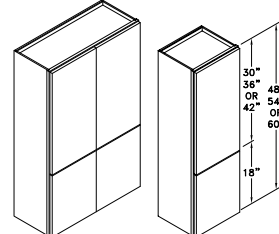

WALL DISPLAY BOX C - WDBC

Heights Available:
 24", 27", 30", 33",
 36", 39" & 42"

WALL DISPLAY BOX D - WDBD

Heights Available:
 24", 27", 30", 33",
 36", 39" & 42"

WALL ANGLE END CABINET - WAE

Heights Available:
 30", 33", 36",
 39" & 42"

Widths Available: 15", 18", 21", 24-1", 24-2", 27", 30", 33" & 36"

APPLIANCE WALL GARAGE LIFT UP - AWGLU

Widths Available:
15", 18", 21",
24"-1, 24"-2,
27", 30", 33"
& 36"

Heights Available:
48", 54" & 60"

APPLIANCE WALL GARAGE W/ DOORS - AWGD

Widths Available: 15", 18", 21", 24-1", 24-2", 27", 30", 33" & 36"

APPLIANCE DIAGONAL WALL GARAGE W/ DOORS - ADWGD

Width Available:
24"

DIAGONAL WALL 1 DRAWER - DW1D

DIAGONAL WALL 3 DRAWER - DW3D