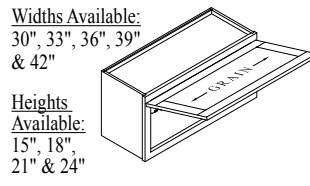

Most sizes also available in Peninsula.
 Specify Peninsula Wall Cabinet - PWC.

SPLIT WALL CABINET - SW

Heights Available:
 42" & 48"

Widths Available:
 9", 12", 15", 18",
 21" 24"-1, 24"-2,
 27", 30", 33", 36",
 39", 42", 45" & *48"
 (*Most heights in a
 48" wide wall also
 available w/ 4 doors.)

WALL SPICE RACK - WSR

Widths Available: 15", 18", 21" & 24"
 Heights Available: 30", 33", 36", 39" & 42"

WALL BI-FOLD LIFT CABINET - WBFL

Widths Available:
 30", 33", 36",
 39" & 42"

Heights Available:
 30", 36",
 39" & 42"

WALL UP & OVER LIFT CABINET - WUOL

Widths Available:
 30", 33", 36",
 39" & 42"

Heights Available:
 15", 18",
 21" & 24"

WALL STAY LIFT CABINET - WSL

Widths Available:
 30", 33", 36", 39"
 & 42"

Heights Available:
 15", 18",
 21" & 24"

WALL LIFT UP CABINET - WLU

Heights Available:
 18", 21" &
 24"

Widths Available:
 30", 33",
 36", 39" &
 42"

WALL SWING OUT SPICE RACK - WSOSR

Widths Available:
 15", 18",
 21" & 24"

Heights Available:
 30", 33",
 36", 39" &
 42"