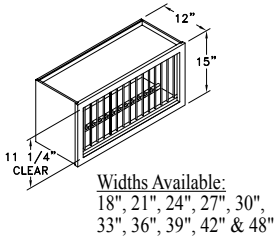

Heights Available:
30", 33", 36", 39"
& 42"

LETTER FILER - LF

Widths Available:
24", 27", 30", 33",
36", 39" & 42"

Wall Cabinets W3036

Framed

Code Width Height

- Standard Wall cabinet depth is 12" unless otherwise specified.
- Most 24" wide Wall cabinets are available with 1 or 2 doors. e.g. W2430-1 or W2430-2.

WINE RACK COMBO A - WRCA

WALL W/ WINE RACK - WWR

WALL WINE RACK C - WRC

APOTHECARY DRAWERS - APOTH

WALL WINE RACK X - WRX

WALL WINE RACK A - WRA

HORIZ. APOTHECARY DRAWERS - HAPOTH

PLATE RACK - PR