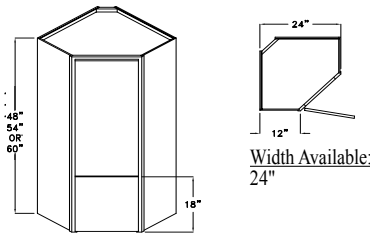

WALL DISPLAY BOX C - WDBC

Heights Available:
 24", 27", 30", 33",
 36", 39" & 42"

WALL DISPLAY BOX D - WDBD

Heights Available:
 24", 27", 30", 33",
 36", 39" & 42"

WALL ANGLE END CABINET - WAE

Heights Available:
 30", 33", 36",
 39" & 42"

Widths Available: 15", 18", 21", 24-1", 24-2", 27", 30", 33" & 36"

APPLIANCE WALL GARAGE LIFT UP - AWGLU

Widths Available:
15", 18", 21",
24"-1, 24"-2,
27", 30", 33"
& 36"

Heights Available:
48", 54" & 60"

APPLIANCE WALL GARAGE W/ DOORS - AWGD

Widths Available: 15", 18", 21", 24-1", 24-2", 27", 30", 33" & 36"

APPLIANCE DIAGONAL WALL GARAGE W/ DOORS - ADWGD

Width Available:
24"

DIAGONAL WALL 1 DRAWER - DW1D

DIAGONAL WALL 3 DRAWER - DW3D