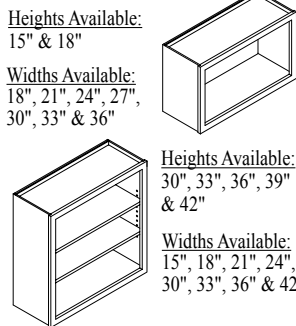

WALL OPEN DISPLAY - WOD

Widths Available:
18", 21", 24", 27",
30", 33" & 36"
Heights Available:
48", 54" & 60"

Wall Cabinets W3036

Framed

Code Width Height

- Standard Wall cabinet depth is 12" unless otherwise specified.
- Most 24" wide Wall cabinets are available with 1 or 2 doors. e.g. W2430-1 or W2430-2.

Widths Available:
30", 36" & 42"

Heights Available:
30", 33", 36", 39"
& 42"

LETTER ORGANIZER - LO

Widths Available:
24", 27", 30", 33",
36", 39" & 42"

WALL LETTER ORGANIZER - WLO

Widths Available:
30", 36" & 42"

Heights Available:
30", 33", 36", 39"
& 42"

LETTER FILER - LF

Widths Available:
24", 27", 30", 33",
36", 39" & 42"

Wall Cabinets W3036

Framed

Code Width Height

- Standard Wall cabinet depth is 12" unless otherwise specified.
- Most 24" wide Wall cabinets are available with 1 or 2 doors. e.g. W2430-1 or W2430-2.

PLATE RACK WALL CABINET - PRW

PLATE RACK DISPLAY - PRD

VERT. APOTHECARY DRAWERS - VAPOTH

WALL DISPLAY CABINET - WDC

WALL DISPLAY CORNER CABINET - WDC

WALL LOWER DISPLAY - WLD

WALL UPPER DISPLAY - WUD

Wall Accessories