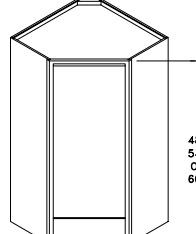

APPLIANCE WALL GARAGE W/ DOORS - AWGD

Widths Available: 15", 18", 21", 24-1", 24-2", 27", 30", 33" & 36"

APPLIANCE DIAGONAL WALL GARAGE W/ DOORS - ADWGD

Width Available:
24"

DIAGONAL WALL 1 DRAWER - DW1D

DIAGONAL WALL 3 DRAWER - DW3D