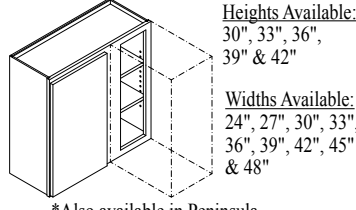

WALL LIFT UP CABINET - WLU

Heights Available:
 18", 21" &
 24"

Widths Available:
 30", 33",
 36", 39" &
 42"

WALL SWING OUT SPICE RACK - WSOSR

Widths Available:
 15", 18",
 21" & 24"

Heights Available:
 30", 33",
 36", 39" &
 42"

DIAGONAL WALL CABINET - DW

Heights Available:
 24", 27",
 30", 33",
 36", 39",
 42" &
 48"

Widths Available:
 24" & 27"

*Also available in Peninsula.
 Specify Peninsula Diagonal Wall - PDW or PDLs.

SPLIT DIAGONAL WALL CABINET - SDW

Heights Available:
 42" & 48"

Width Available:
 24"

BLIND CORNER WALL - XCW

Heights Available:
 30", 33", 36",
 39" & 42"

Widths Available:
 24", 27", 30", 33",
 36", 39", 42", 45"
 & 48"

*Also available in Peninsula.
 Specify Peninsula Blind Corner - PXCW.

SPLIT BLIND CORNER WALL - SXCW

Heights Available:
 42" & 48"

Widths Available:
 24", 27",
 30", 33",
 36", 39",
 42", 45"
 & 48"

DIAGONAL LAZY SUSAN - DLS

Width Available:
 24"

Heights Available:
 24", 27", 30", 33",
 36", 39", 42" & 48"