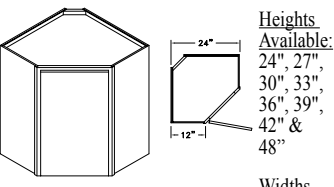

WALL UP & OVER LIFT CABINET - WUOL

Widths Available:
 30", 33", 36",
 39" & 42"

Heights Available:
 15", 18",
 21" & 24"

WALL STAY LIFT CABINET - WSL

Widths Available:
 30", 33", 36", 39"
 & 42"

Heights Available:
 15", 18",
 21" & 24"

WALL LIFT UP CABINET - WLU

Heights Available:
 18", 21" &
 24"

Widths Available:
 30", 33",
 36", 39" &
 42"

WALL SWING OUT SPICE RACK - WSOSR

Widths Available:
 15", 18",
 21" & 24"

Heights Available:
 30", 33",
 36", 39" &
 42"

DIAGONAL WALL CABINET - DW

Heights Available:
 24", 27",
 30", 33",
 36", 39",
 42" &
 48"

Widths Available:
 24" & 27"

*Also available in Peninsula.
 Specify Peninsula Diagonal Wall - PDW or PDLs.

SPLIT DIAGONAL WALL CABINET - SDW

Heights Available:
 42" & 48"

Width Available:
 24"

BLIND CORNER WALL - XCW

Heights Available:
 30", 33", 36",
 39" & 42"

Widths Available:
 24", 27", 30", 33",
 36", 39", 42", 45"
 & 48"

*Also available in Peninsula.
 Specify Peninsula Blind Corner - PXCW.