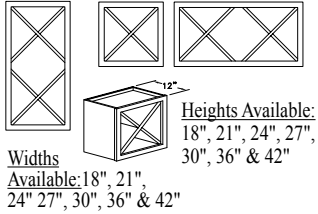

Widths Available:
30", 36" & 42"

Heights Available:
30", 33", 36", 39"
& 42"

LETTER ORGANIZER - LO

Widths Available:
24", 27", 30", 33",
36", 39" & 42"

WALL LETTER ORGANIZER - WLO

Widths Available:
30", 36" & 42"

WINE RACK COMBO A - WRCA

WALL W/ WINE RACK - WWR

WALL WINE RACK C - WRC

APOTHECARY DRAWERS - APOTH

WALL WINE RACK X - WRX

WALL WINE RACK A - WRA

HORIZ. APOTHECARY DRAWERS - HAPOTH

PLATE RACK - PR