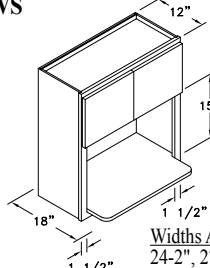

Widths Available:
24", 27", 30", 33",
36", 39", 42", 45"
& 48"

REFRIGERATOR CABINET - RC

Widths Available:
24-2", 27", 30", 33",
36", 39", 42" & 48"

Heights Available:
12", 15", 18", 21",
24" & 27"

PENINSULA DIAGONAL WALL - PDW

Heights Available:
24", 27", 30", 33", 36",
39", 42" & 48"

Width Available:
24"

PENINSULA CORNER WALL - PCW

Heights Available:
24", 27", 30", 33", 36",
39", 42" & 48"

Width Available:
24"

REFRIGERATOR CABINET 4 DOOR - RC4DR

Heights Available:
12", 15", 18", 21",
24" & 27"

Width Available:
48"

MICROWAVE WALL - MW

Heights Available:
30", 33", 36", 39"
& 42"

Widths Available:
24-2", 27" & 30"

MICROWAVE WALL SHELF - MWS

Heights Available:
30", 33", 36", 39"
& 42"

Widths Available:
24-2", 27" & 30"

MICROWAVE WALL COUNTER CABINET - MWC

Heights Available:
48", 54" & 60"

Widths Available:
24"-2, 27"
& 30"

DIAGONAL MICROWAVE WALL WITH DRAWER - DMD

WALL LETTER FILER - WLF