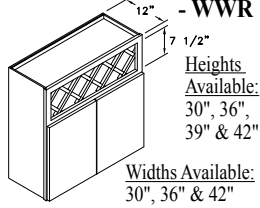

WALL W/ WINE RACK - WWR