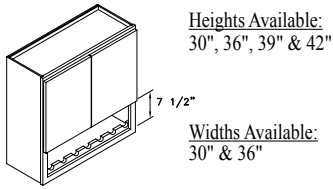

Wall Cabinets W3036

Framed

Code Width Height

- •Standard Wall cabinet depth is 12" unless otherwise specified.
- •Most 24" wide Wall cabinets are available with 1 or 2 doors. e.g. W2430-1 or W2430-2.

WINE RACK COMBO A - WRCA