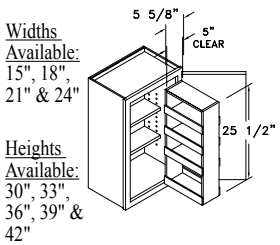

WALL SPICE RACK - WSR

Widths Available: 15", 18", 21" & 24"
 Heights Available: 30", 33", 36", 39" & 42"

WALL BI-FOLD LIFT CABINET - WBFL

Widths Available:
 30", 33", 36",
 39" & 42"

Heights Available:
 30", 36",
 39" & 42"

WALL UP & OVER LIFT CABINET - WUOL

Widths Available:
 30", 33", 36",
 39" & 42"

Heights Available:
 15", 18",
 21" & 24"

WALL STAY LIFT CABINET - WSL

Widths Available:
 30", 33", 36", 39"
 & 42"

Heights Available:
 15", 18",
 21" & 24"

WALL LIFT UP CABINET - WLU

Heights Available:
 18", 21" &
 24"

Widths Available:
 30", 33",
 36", 39" &
 42"

WALL SWING OUT SPICE RACK - WSOSR

Widths Available:
 15", 18",
 21" & 24"

Heights Available:
 30", 33",
 36", 39" &
 42"

DIAGONAL WALL CABINET - DW

Heights Available:
 24", 27",
 30", 33",
 36", 39",
 42" &
 48"

Widths Available:
 24" & 27"

*Also available in Peninsula.
 Specify Peninsula Diagonal Wall - PDW or PDLs.

SPLIT DIAGONAL WALL CABINET - SDW