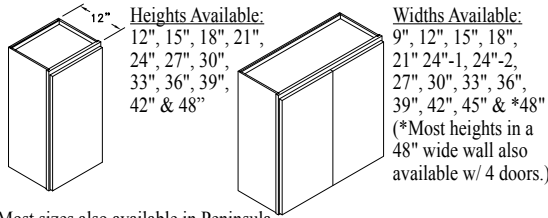

Wall Cabinets W3036

Framed

•Standard Wall cabinet depth is 12" unless otherwise specified.
 •Most 24" wide Wall cabinets are available with 1 or 2 doors. e.g. W2430-1 or W2430-2.

Code Width Height

WALL CABINET - W

Heights Available:
 12", 15", 18", 21",
 24", 27", 30",
 33", 36", 39",
 42" & 48"

Widths Available:
 9", 12", 15", 18",
 21" 24"-1, 24"-2,
 27", 30", 33", 36",
 39", 42", 45" & *48"
 (*Most heights in a
 48" wide wall also
 available w/ 4 doors.)

Most sizes also available in Peninsula.
 Specify Peninsula Wall Cabinet - PWC.

SPLIT WALL CABINET - SW

Heights Available:
 42" & 48"

Widths Available:
 9", 12", 15", 18",
 21" 24"-1, 24"-2,
 27", 30", 33", 36",
 39", 42", 45" & *48"
 (*Most heights in a
 48" wide wall also
 available w/ 4 doors.)

Widths Available:
30", 36" & 42"

Heights Available:
30", 33", 36", 39"
& 42"

LETTER ORGANIZER - LO

Widths Available:
24", 27", 30", 33",
36", 39" & 42"

WALL LETTER ORGANIZER - WLO

Widths Available:
30", 36" & 42"