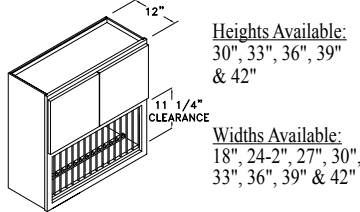

WINE RACK COMBO A - WRCA

WALL W/ WINE RACK - WWR

WALL WINE RACK C - WRC

APOTHECARY DRAWERS - APOTH

WALL WINE RACK X - WRX

WALL WINE RACK A - WRA

HORIZ. APOTHECARY DRAWERS - HAPOTH

PLATE RACK - PR

PLATE RACK WALL CABINET - PRW

PLATE RACK DISPLAY - PRD

VERT. APOTHECARY DRAWERS - VAPOTH

WALL DISPLAY CABINET - WDC

WALL DISPLAY CORNER CABINET - WDC

WALL LOWER DISPLAY - WLD

WALL UPPER DISPLAY - WUD

Wall Accessories