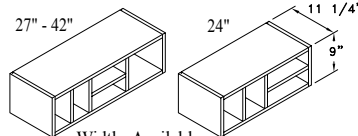

Heights Available:
12", 15", 18", 21",
24" & 27"

Width Available:
48"

MICROWAVE WALL - MW

Heights Available:
30", 33", 36", 39"
& 42"

Widths Available:
24-2", 27" & 30"

MICROWAVE WALL SHELF - MWS

Heights Available:
30", 33", 36", 39"
& 42"

Widths Available:
24-2", 27" & 30"

MICROWAVE WALL COUNTER CABINET - MWC

Heights Available:
48", 54" & 60"

Widths Available:
24"-2, 27"
& 30"

DIAGONAL MICROWAVE WALL WITH DRAWER - DMD

WALL LETTER FILER - WLF

Widths Available:
30", 36" & 42"

Heights Available:
30", 33", 36", 39"
& 42"

LETTER ORGANIZER - LO

Widths Available:
24", 27", 30", 33",
36", 39" & 42"

WALL LETTER ORGANIZER - WLO

Widths Available:
30", 36" & 42"