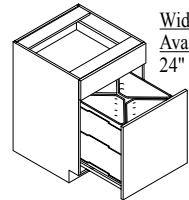

BASE RECYCLING CENTER - BRC

Width Available:
24"