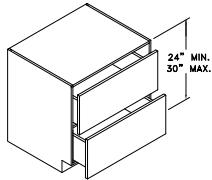

BASE PROFESSIONAL RANGETOP WITH DRAWERS - BPRTD