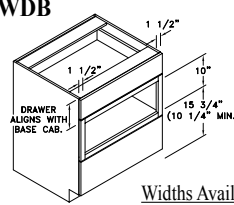

**BASE RANGETOP W/ DOORS - BRT**

Widths Available: 30", 33", 36", 39", 42", 45" & 48"

**BASE PROFESSIONAL RANGETOP WITH DRAWERS - BPRTD**

Widths Available: 30", 33", 36", 39", 42", 45" & 48"

**BASE PROFESSIONAL RANGETOP WITH DOORS - BPRTD**

Widths Available: 30", 36" & 48"

**BASE WARMING DRW - BWDA**

Widths Available: 27", 30" & 33"

**MICROWAVE BASE - MB**

Widths Available: 24", 27", 30" & 33"

**\*BASE OPEN CABINET - BOC**

Also available in 12" depth. Specify BOC12

Widths Available: 15", 18", 21", 24", 27", 30", 33" & 36"

**\*BASE OPEN CABINET W/ DRW - BOCD**

Widths Available: 15", 18", 21", 24", 27", 30", 33" & 36"

**BASE WARMING DRW - BWDB**

Widths Available: 27", 30" & 33"

Widths Available: 24", 27", 30" & 33"

**BASE WINE RACK A - BWRA**

Widths Available: 12", 15", 18", 21", 24", 27" & 30"

**BASE WINE RACK C - BWRC**

**APOTHECARY BASE - BAPOTH**

Width Available: 9"

**APOTHECARY BASE W/ DRW. FRONTS - BAPTH**