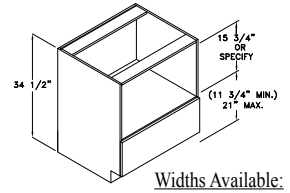

**RANGE BASE - RB**

Widths Available: 24", 27", 30", 33" & 36"

**BASE COOKTOP DOWN DRAFT - BCTDD**

Widths Available: 30", 33", 36", 39", 42" & 48"

**BASE RANGETOP WITH DRAWERS - BRTD**

Widths Available: 30", 33", 36", 39", 42", \*45" & \*48" (\*45" & 48" have 4 drws.)

**BASE RANGETOP W/ DOORS - BRT**

Widths Available: 30", 33", 36", 39", 42", 45" & 48"

**BASE PROFESSIONAL RANGETOP WITH DRAWERS - BPRTD**

Widths Available: 30", 33", 36", 39", 42", 45" & 48"

**BASE PROFESSIONAL RANGETOP WITH DOORS - BPRTD**

Widths Available: 30", 36" & 48"

**BASE WARMING DRW - BWDA**

Widths Available: 27", 30" & 33"

**MICROWAVE BASE - MB**

Widths Available: 24", 27", 30" & 33"

**\*BASE OPEN CABINET - BOC**

Also available in 12" depth. Specify BOC12