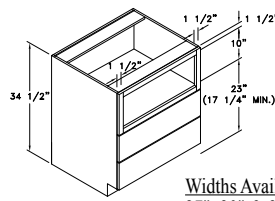

**RANGE BASE - RB**

Widths Available: 24", 27", 30", 33" & 36"

**BASE COOKTOP DOWN DRAFT - BCTDD**

Widths Available: 30", 33", 36", 39", 42" & 48"

**BASE RANGETOP WITH DRAWERS - BRTD**

Widths Available: 30", 33", 36", 39", 42", \*45" & \*48" (\*45" & 48" have 4 drws.)

**BASE RANGETOP W/ DOORS - BRT**

Widths Available: 30", 33", 36", 39", 42", 45" & 48"

**BASE PROFESSIONAL RANGETOP WITH DRAWERS - BPRTD**

Widths Available: 30", 33", 36", 39", 42", 45" & 48"

**BASE PROFESSIONAL RANGETOP WITH DOORS - BPRTD**

Widths Available: 30", 36" & 48"

**BASE WARMING DRW - BWDA**

Widths Available: 27", 30" & 33"

**MICROWAVE BASE - MB**

Widths Available: 24", 27", 30" & 33"

**\*BASE OPEN CABINET - BOC**

Also available in 12" depth. Specify BOC12