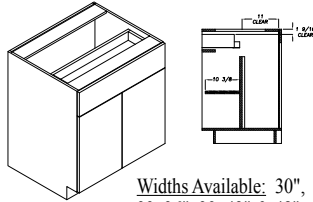

## BASE PULL-OUT BASKET CABINET FULL HEIGHT - BPOBFH

Widths Available:  
15" & 18"

# Base Cabinets Frameless

**B30**  
Code Width

- Standard Base cabinet depth is 24". Standard Base cabinet height is 34 1/2".
- Most 24" wide Base cabinets are available with 1 or 2 doors. e.g. B24-1 or B24-2.
- 24"-2 and 27" Base cabinets have 2 doors and 1 drawer.

**RANGE BASE - RB**

Widths Available: 24", 27", 30", 33" & 36"

**BASE COOKTOP DOWN DRAFT - BCTDD**

Widths Available: 30", 33", 36", 39", 42" & 48"

**BASE RANGETOP WITH DRAWERS - BRTD**

Widths Available: 30", 33", 36", 39", 42", \*45" & \*48" (\*45" & 48" have 4 drws.)