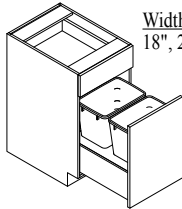

BASE ROLL-OUT DOUBLE WASTE - BRDW

Widths Available:
18", 21" & 24"