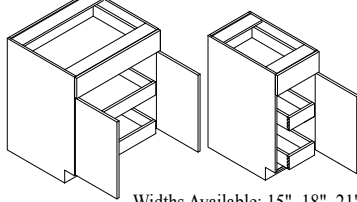

## BASE WITH PULL-OUT WIRE BASKETS - BPOWB

Widths Available: 15", 18", 21" & 24"

## BASE WITH WIRE COOKWARE ORGANIZER - BWCO

Widths Available: 15", 24-1" & 24-2"

## BASE W/ 1 ROLL-OUT SHELF & 1 ADJUSTABLE SHELF - BIRS

Widths Available: 15", 18", 21", 24-1", 24-2", 27", 30", 33" & 36"

## BASE ROLL-OUT SHELVES - B2RS

Widths Available: 15", 18", 21", 24-1", 24-2", 27", 30", 33" & 36"