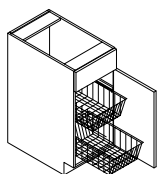

BASE VEGETABLE BIN CABINET - BVV

Width Available:
15"