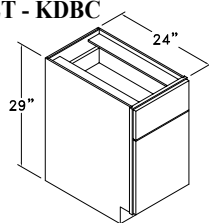

Widths Available: 24", 27", 30" & 33"

**BASE WINE RACK A - BWRA**

Widths Available: 12", 15", 18", 21", 24", 27" & 30"

**BASE WINE RACK C - BWRC**

**APOTHECARY BASE - BAPOTH**

Width Available: 9"

**APOTHECARY BASE W/ DRW. FRONTS - BAPTH**

**KITCHEN DESK 3 DRAWER - KD3D**

Widths Available: 12", 15", 18", 21" & 24"

**KITCHEN DESK BASE CABINET - KD3C**

Widths Available: 12", 15", 18", 21", 24-1", 24-2", 27", 30", 33" & 36"

**KITCHEN DESK FULL HEIGHT DOOR - KDFHD**