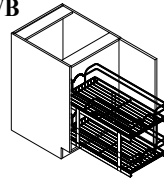

## BASE FULL HEIGHT DOOR - BFH

Widths Available: 9", 12", 15", 18", 21", 24-1", 24-2", 27", 30", 33", 36", 39", 42", 45" & \*48" (\*48" wide BFH also available w/ 4 doors.)

Also available as a 12" deep standard cabinet - Specify BFH12.

## BASE WITH PULL-OUT WIRE BASKETS - BPOWB

Widths Available: 15", 18", 21" & 24"