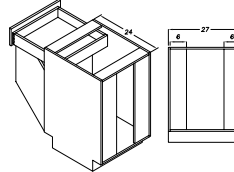

PENINSULA BLIND STARTER - PXS

Width Available: 27"