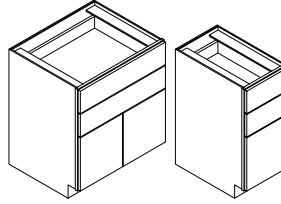

TWO DRAWER BASE - 2DB

Widths Available: 12", 15", 18", 21", 24-1", 24-2", 27", 30", 33", 36", 39" & 42"