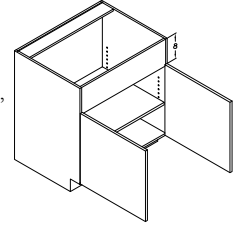

BASE RANGETOP W/ DOORS - BRT