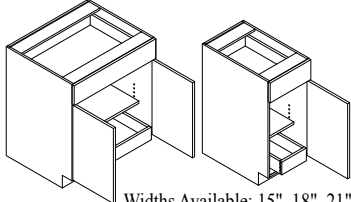

## BASE FULL HEIGHT DOOR - BFH

Widths Available: 9", 12", 15", 18", 21", 24-1", 24-2", 27", 30", 33", 36", 39", 42", 45" & \*48" (\*48" wide BFH also available w/ 4 doors.)

Also available as a 12" deep standard cabinet - Specify BFH12.

## BASE WITH PULL-OUT WIRE BASKETS - BPOWB

Widths Available: 15", 18", 21" & 24"

## BASE WITH WIRE COOKWARE ORGANIZER - BWCO

Widths Available: 15", 24-1" & 24-2"

## BASE W/ 1 ROLL-OUT SHELF & 1 ADJUSTABLE SHELF - BIRS

Widths Available: 15", 18", 21", 24-1", 24-2", 27", 30", 33" & 36"