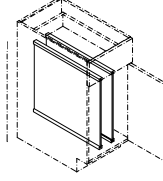

TRAY PARTITIONS
- TP