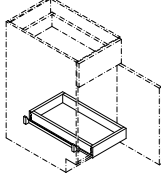

ROLL-OUT SHELF
- ROS