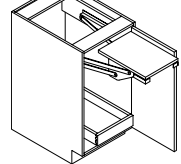

SWING-UP APPLIANCE SHELF - BSAS

Widths Available:
18", 21" & 24-1"