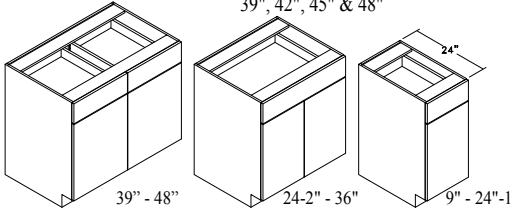

# Base Cabinets Frameless

**B30**  
Code Width

- Standard Base cabinet depth is 24". Standard Base cabinet height is 34½".
- Most 24" wide Base cabinets are available with 1 or 2 doors. e.g. B24-1 or B24-2.
- 24"-2 and 27" Base cabinets have 2 doors and 1 drawer.

## BASE CABINET - B

Widths Available: 9", 12", 15", 18", 21", 24-1", 24-2", 27", 30", 33", 36", 39", 42", 45" & 48"