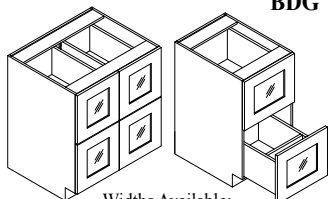

BASE DRY GOODS - BDG

Widths Available:
15", 18", 30" & 36"

BASE PULL-OUT BASKET CABINET - BPOB

Widths Available:
15" & 18"

BASE PULL-OUT BASKET CABINET FULL HEIGHT - BPOBFH

Widths Available:
15" & 18"