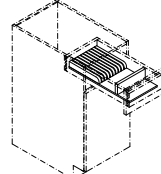

## Base Accessories

TIP-OUT SINK  
TRAY - TOST

TOWEL BAR - TB

DRW. PARTITIONS  
- DP

CHOPPING  
BLOCK - CHOP

KNIFE BLOCK  
- KNIFE

BREAD BOARD -  
BREAD

BREAD DRAWER  
COVER - BDC