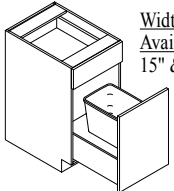

BASE ROLL-OUT WASTE - BRW

Widths Available:
15" & 18"