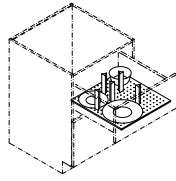

DISH DRAWER
ORGANIZER - DISHD