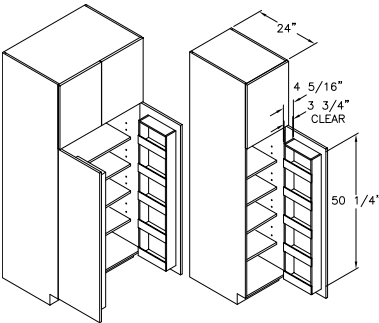

Tall Cabinets

Frameless

TC308412

Code Width Height Depth

- Standard Tall cabinet depth is 12" or 24". Please specify.
- Standard Tall cabinet height is 84", 90" or 96".
- Most 24" wide Tall cabinets are available with 1 or 2 doors.

UTILITY TALL CABINET - U

Widths Available:

15", 18", 21", 24-1", 24-2", 27", 30", 33" & 36"

TALL CABINET - T

Widths Available:

12", 15", 18", 21", 24-1", 24-2", 27", 30", 33" & 36"

PARTITIONED TALL CABINET - P

Widths Available:

30" & 36"

TALL PANTRY CABINET - TPC

Widths Available:

18", 21", 24-1", 24-2", 30" & 36"

TALL MULTI STORAGE - TMS

Widths Available:

18" & 36"

TALL ROLL-OUT PANTRY - TROP

Widths Available:

12", 15", 18" & 21"

TALL WITH ROLL-OUT SHELVES - TRS

Widths Available:

15", 18", 21", 24-1", 24-2", 30" & 36"

TALL CABINET 1 DRAWER - 1DT

Widths Available: