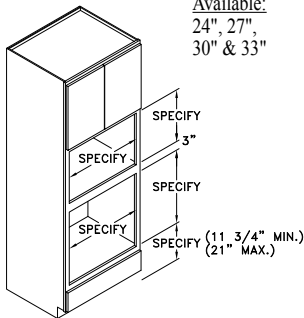

- Standard Tall cabinet depth is 12" or 24". Please specify.
- Standard Tall cabinet height is 84", 90" or 96".
- Most 24" wide Tall cabinets are available with 1 or 2 doors.

TALL OVEN - TOV

Widths Available:
24", 27",
30", 33"
& 39"

TALL OVEN DRAWER - TOVD

Widths Available:
24", 27",
30", 33"
& 39"

TALL DOUBLE OVEN - TDOVA

Widths Available:
24", 27",
30", 33"
& 39"

TALL DOUBLE OVEN - TDOVC

Widths Available:
24", 27",
30", 33"
& 39"

OVEN MICROWAVE - TOVMA

Widths Available:
24", 27",
30" & 33"

OVEN MICROWAVE - TOVMB

Widths Available:
24", 27",
30" & 33"

TALL OVEN W/ WARMING DRAWER - TOWDA

Widths Available:
24", 27",
30" & 33"

TALL OVEN W/ WARMING DRAWER - TOWDB

Widths Available:
24", 27",
30" & 33"

Tall Accessories

ROLL-OUT SHELF - ROS

TRAY PARTITIONS - TP

TALL PANTRY RACK - TPR (loose)