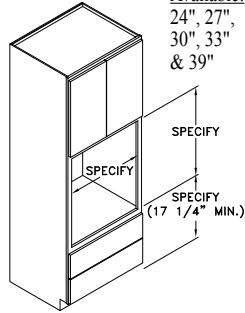

Widths Available:
15", 18"
24", 30"
& 36"

TALL DISPLAY CABINET - TDC

Widths Available:
15", 18"
24-2", 30"
& 36"

TALL DISPLAY CABINET W/ DRAWERS - TDD

Widths Available:
30" & 36"

Tall Cabinets Frameless

TC308412
Code Width Height Depth

- Standard Tall cabinet depth is 12" or 24". Please specify.
- Standard Tall cabinet height is 84", 90" or 96".
- Most 24" wide Tall cabinets are available with 1 or 2 doors.

TALL OVEN - TOV

Widths Available:
24", 27",
30", 33"
& 39"

TALL OVEN DRAWER - TOVD

Widths Available:
24", 27",
30", 33"
& 39"

TALL DOUBLE OVEN - TDOVA

Widths Available:
24", 27",
30", 33"
& 39"

TALL DOUBLE OVEN - TDOVC

Widths Available:
24", 27",
30", 33"
& 39"

OVEN MICROWAVE - TOVMA