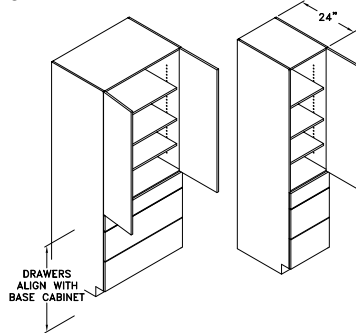

Widths Available:

30" & 36"

TALL PANTRY CABINET - TPC

Widths Available:

18", 21", 24-1", 24-2", 30" & 36"

TALL MULTI STORAGE - TMS

Widths Available:

18" & 36"

TALL ROLL-OUT PANTRY - TROP

Widths Available:

12", 15", 18" & 21"

TALL WITH ROLL-OUT SHELVES - TRS

Widths Available:

15", 18", 21", 24-1", 24-2", 30" & 36"

TALL CABINET 1 DRAWER - 1DT

Widths Available:

18", 30" & 36"

TALL CABINET 3 DRAWER - 3DT

Widths Available:

15", 18", 21", 24-1", 24-2", 30" & 36"

TALL CABINET WITH FULL HEIGHT DOOR - TFH

Widths Available:

15", 18", 21", 24-1", 24-2", 30" & 36"

TALL OPEN DISPLAY CABINET - TOD

Widths Available:
15", 18"
24", 30"
& 36"

TALL DISPLAY CABINET - TDC

Widths Available:
15", 18"
24-2", 30"
& 36"

TALL DISPLAY CABINET W/ DRAWERS - TDD

Widths Available:
30" & 36"

Tall Cabinets Frameless

TC308412
Code Width Height Depth