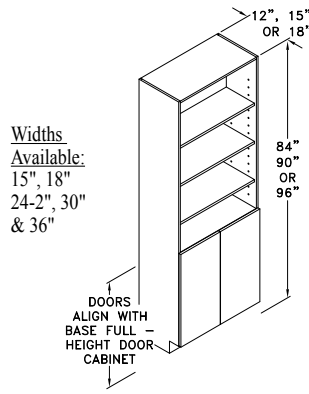

Tall Cabinets

Frameless

TC308412

Code Width Height Depth

- Standard Tall cabinet depth is 12" or 24". Please specify.
- Standard Tall cabinet height is 84", 90" or 96".
- Most 24" wide Tall cabinets are available with 1 or 2 doors.

TALL ROLL-OUT PANTRY - TROP

Widths Available:

12", 15", 18" & 21"

TALL WITH ROLL-OUT SHELVES - TRS

Widths Available:

15", 18", 21", 24-1", 24-2", 30" & 36"

TALL CABINET 1 DRAWER - 1DT

Widths Available:

18", 30" & 36"

TALL CABINET 3 DRAWER - 3DT

Widths Available:

15", 18", 21", 24-1", 24-2", 30" & 36"

TALL CABINET WITH FULL HEIGHT DOOR - TFH

Widths Available:

15", 18", 21", 24-1", 24-2", 30" & 36"

TALL OPEN DISPLAY CABINET - TOD

Widths Available:
15", 18"
24", 30"
& 36"

TALL DISPLAY CABINET - TDC

Widths Available:
15", 18"
24-2", 30"
& 36"

TALL DISPLAY CABINET W/ DRAWERS - TDD

Widths Available:
30" & 36"

Tall Cabinets Frameless

TC308412
Code Width Height Depth