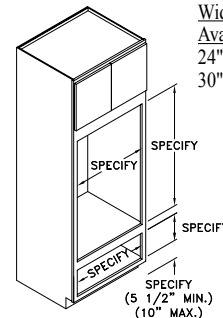

- Standard Tall cabinet depth is 12" or 24". Please specify.
- Standard Tall cabinet height is 84", 90" or 96".
- Most 24" wide Tall cabinets are available with 1 or 2 doors.

TALL OVEN - TOV

Widths Available:
24", 27",
30", 33"
& 39"

TALL OVEN DRAWER - TOVD

Widths Available:
24", 27",
30", 33"
& 39"

TALL DOUBLE OVEN - TDOVA

Widths Available:
24", 27",
30", 33"
& 39"

TALL DOUBLE OVEN - TDOVC

Widths Available:
24", 27",
30", 33"
& 39"

OVEN MICROWAVE - TOVMA

Widths Available:
24", 27",
30" & 33"

OVEN MICROWAVE - TOVMB

Widths Available:
24", 27",
30" & 33"

TALL OVEN W/ WARMING DRAWER - TOWDA

Widths Available:
24", 27",
30" & 33"

TALL OVEN W/ WARMING DRAWER - TOWDB

Widths Available:
24", 27",
30" & 33"

Tall Accessories

ROLL-OUT SHELF - ROS

TRAY PARTITIONS - TP

TALL PANTRY RACK - TPR (loose)