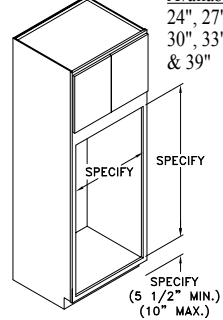

- Standard Tall cabinet depth is 12" or 24". Please specify.
- Standard Tall cabinet height is 84", 90" or 96".
- Most 24" wide Tall cabinets are available with 1 or 2 doors.

TALL OVEN - TOV

Widths Available:
24", 27",
30", 33"
& 39"

TALL OVEN DRAWER - TOVD

Widths Available:
24", 27",
30", 33"
& 39"

TALL DOUBLE OVEN - TDOVA

Widths Available:
24", 27",
30", 33"
& 39"

TALL DOUBLE OVEN - TDOVC

Widths Available:
24", 27",
30", 33"
& 39"

OVEN MICROWAVE - TOVMA

Widths Available:
24", 27",
30" & 33"

OVEN MICROWAVE - TOVMB

Widths Available:
24", 27",
30" & 33"

TALL OVEN W/ WARMING DRAWER - TOWDA

Widths Available:
24", 27",
30" & 33"

TALL OVEN W/ WARMING DRAWER - TOWDB

Widths Available:
24", 27",
30" & 33"

Tall Accessories

ROLL-OUT SHELF - ROS

TRAY PARTITIONS - TP

TALL PANTRY RACK - TPR (loose)