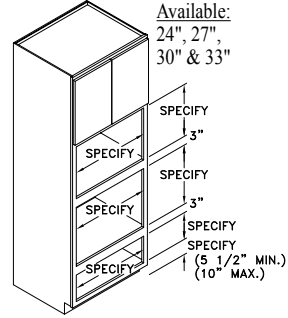

- Standard Tall cabinet depth is 12" or 24". Please specify.
- Standard Tall cabinet height is 84", 90" or 96".
- Most 24" wide Tall cabinets are available with 1 or 2 doors.

TALL OVEN - TOV

Widths Available:
24", 27",
30", 33"
& 39"

TALL OVEN DRAWER - TOVD

Widths Available:
24", 27",
30", 33"
& 39"

TALL DOUBLE OVEN - TDOVA

Widths Available:
24", 27",
30", 33"
& 39"

TALL DOUBLE OVEN - TDOVC

Widths Available:
24", 27",
30", 33"
& 39"

OVEN MICROWAVE - TOVMA

Widths Available:
24", 27",
30" & 33"

OVEN MICROWAVE - TOVMB

Widths Available:
24", 27",
30" & 33"

TALL OVEN W/ WARMING DRAWER - TOWDA

Widths Available:
24", 27",
30" & 33"

TALL OVEN W/ WARMING DRAWER - TOWDB

Widths Available:
24", 27",
30" & 33"

Tall Accessories

ROLL-OUT SHELF - ROS

TRAY PARTITIONS - TP

TALL PANTRY RACK - TPR (loose)