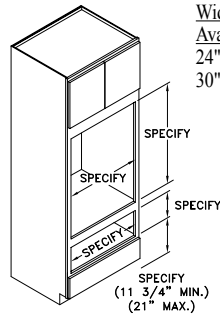

Tall Cabinets

Frameless

TC308412

Code Width Height Depth

- Standard Tall cabinet depth is 12" or 24". Please specify.
- Standard Tall cabinet height is 84", 90" or 96".
- Most 24" wide Tall cabinets are available with 1 or 2 doors.

TALL OVEN DRAWER - TOVD

Widths Available:
24", 27",
30", 33"
& 39"

TALL DOUBLE OVEN - TDOVA

Widths Available:
24", 27",
30", 33"
& 39"

TALL DOUBLE OVEN - TDOVC

Widths Available:
24", 27",
30", 33"
& 39"

OVEN MICROWAVE - TOVMA

Widths Available:
24", 27",
30" & 33"

OVEN MICROWAVE - TOVMB

Widths Available:
24", 27",
30" & 33"

TALL OVEN W/ WARMING DRAWER - TOWDA

Widths Available:
24", 27",
30" & 33"

TALL OVEN W/ WARMING DRAWER - TOWDB

Widths Available:
24", 27",
30" & 33"

Tall Accessories

ROLL-OUT SHELF - ROS

TRAY PARTITIONS - TP

TALL PANTRY RACK - TPR (loose)