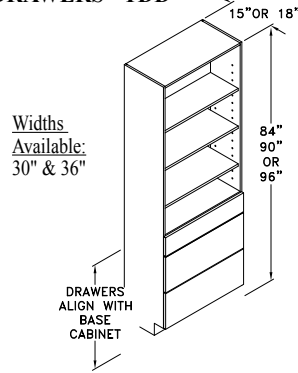

Widths Available:

30" & 36"

TALL PANTRY CABINET - TPC

Widths Available:

18", 21", 24-1", 24-2", 30" & 36"

TALL MULTI STORAGE - TMS

Widths Available:

18" & 36"

TALL ROLL-OUT PANTRY - TROP

Widths Available:

12", 15", 18" & 21"

TALL WITH ROLL-OUT SHELVES - TRS

Widths Available:

15", 18", 21", 24-1", 24-2", 30" & 36"

TALL CABINET 1 DRAWER - 1DT

Widths Available:

18", 30" & 36"

TALL CABINET 3 DRAWER - 3DT

Widths Available:

15", 18", 21", 24-1", 24-2", 30" & 36"

TALL CABINET WITH FULL HEIGHT DOOR - TFH

Widths Available:

15", 18", 21", 24-1", 24-2", 30" & 36"

TALL OPEN DISPLAY CABINET - TOD

Widths Available:
15", 18"
24", 30"
& 36"

TALL DISPLAY CABINET - TDC

Widths Available:
15", 18"
24-2", 30"
& 36"

TALL DISPLAY CABINET W/ DRAWERS - TDD

Widths Available:
30" & 36"

Tall Cabinets Frameless

TC308412
Code Width Height Depth