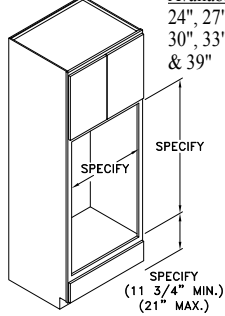

Widths Available:
15", 18"
24", 30"
& 36"

TALL DISPLAY CABINET - TDC

Widths Available:
15", 18"
24-2", 30"
& 36"

TALL DISPLAY CABINET W/ DRAWERS - TDD

Widths Available:
30" & 36"

Tall Cabinets Frameless

TC308412
Code Width Height Depth

- Standard Tall cabinet depth is 12" or 24". Please specify.
- Standard Tall cabinet height is 84", 90" or 96".
- Most 24" wide Tall cabinets are available with 1 or 2 doors.

TALL OVEN - TOV

Widths Available:
24", 27",
30", 33"
& 39"

TALL OVEN DRAWER - TOVD

Widths Available:
24", 27",
30", 33"
& 39"

TALL DOUBLE OVEN - TDOVA

Widths Available:
24", 27",
30", 33"
& 39"

TALL DOUBLE OVEN - TDOVC

Widths Available:
24", 27",
30", 33"
& 39"

OVEN MICROWAVE - TOVMA