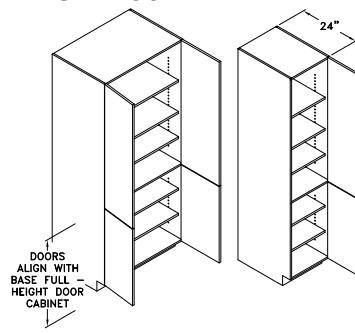

TALL ROLL-OUT PANTRY - TROP

Widths Available:

12", 15", 18" & 21"

TALL WITH ROLL-OUT SHELVES - TRS

Widths Available:

15", 18", 21", 24-1", 24-2", 30" & 36"

TALL CABINET 1 DRAWER - 1DT

Widths Available:

18", 30" & 36"

TALL CABINET 3 DRAWER - 3DT

Widths Available:

15", 18", 21", 24-1", 24-2", 30" & 36"

TALL CABINET WITH FULL HEIGHT DOOR - TFH

Widths Available:

15", 18", 21", 24-1", 24-2", 30" & 36"

TALL OPEN DISPLAY CABINET - TOD

Widths Available:
15", 18"
24", 30"
& 36"

TALL DISPLAY CABINET - TDC

Widths Available:
15", 18"
24-2", 30"
& 36"

TALL DISPLAY CABINET W/ DRAWERS - TDD

Widths Available:
30" & 36"

Tall Cabinets Frameless

TC308412
Code Width Height Depth