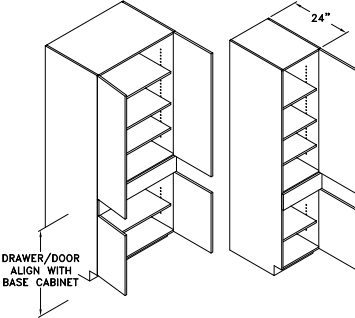

Widths Available:

30" & 36"

TALL PANTRY CABINET - TPC

Widths Available:

18", 21", 24-1", 24-2", 30" & 36"

TALL MULTI STORAGE - TMS

Widths Available:

18" & 36"

TALL ROLL-OUT PANTRY - TROP

Widths Available:

12", 15", 18" & 21"

TALL WITH ROLL-OUT SHELVES - TRS

Widths Available:

15", 18", 21", 24-1", 24-2", 30" & 36"

TALL CABINET 1 DRAWER - 1DT

Widths Available:

18", 30" & 36"

TALL CABINET 3 DRAWER - 3DT

Widths Available:

15", 18", 21", 24-1", 24-2", 30" & 36"

TALL CABINET WITH FULL HEIGHT DOOR - TFH

Widths Available:

15", 18", 21", 24-1", 24-2", 30" & 36"

TALL OPEN DISPLAY CABINET - TOD

Widths Available:
15", 18"
24", 30"
& 36"

TALL DISPLAY CABINET - TDC

Widths Available:
15", 18"
24-2", 30"
& 36"

TALL DISPLAY CABINET W/ DRAWERS - TDD

Widths Available:
30" & 36"

Tall Cabinets Frameless

TC308412
Code Width Height Depth