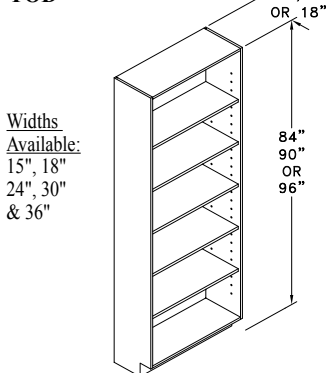

TALL ROLL-OUT PANTRY - TROP

Widths Available:

12", 15", 18" & 21"

TALL WITH ROLL-OUT SHELVES - TRS

Widths Available:

15", 18", 21", 24-1", 24-2", 30" & 36"

TALL CABINET 1 DRAWER - 1DT

Widths Available:

18", 30" & 36"

TALL CABINET 3 DRAWER - 3DT

Widths Available:

15", 18", 21", 24-1", 24-2", 30" & 36"

TALL CABINET WITH FULL HEIGHT DOOR - TFH

Widths Available:

15", 18", 21", 24-1", 24-2", 30" & 36"

TALL OPEN DISPLAY CABINET - TOD

Widths Available:
15", 18"
24", 30"
& 36"

TALL DISPLAY CABINET - TDC

Widths Available:
15", 18"
24-2", 30"
& 36"

TALL DISPLAY CABINET W/ DRAWERS - TDD

Widths Available:
30" & 36"

Tall Cabinets Frameless

TC308412
Code Width Height Depth

- Standard Tall cabinet depth is 12" or 24". Please specify.
- Standard Tall cabinet height is 84", 90" or 96".
- Most 24" wide Tall cabinets are available with 1 or 2 doors.

TALL OVEN - TOV

Widths Available:
24", 27",
30", 33"
& 39"