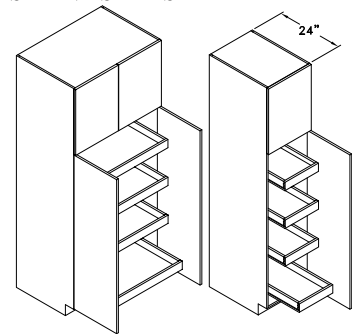

Tall Cabinets

Frameless

TC308412

Code Width Height Depth

- Standard Tall cabinet depth is 12" or 24". Please specify.
- Standard Tall cabinet height is 84", 90" or 96".
- Most 24" wide Tall cabinets are available with 1 or 2 doors.

UTILITY TALL CABINET - U

Widths Available:

15", 18", 21", 24-1", 24-2", 27", 30", 33" & 36"

TALL CABINET - T

Widths Available:

12", 15", 18", 21", 24-1", 24-2", 27", 30", 33" & 36"

PARTITIONED TALL CABINET - P

Widths Available:

30" & 36"

TALL PANTRY CABINET - TPC

Widths Available:

18", 21", 24-1", 24-2", 30" & 36"

TALL MULTI STORAGE - TMS

Widths Available:

18" & 36"

TALL ROLL-OUT PANTRY - TROP

Widths Available:

12", 15", 18" & 21"

TALL WITH ROLL-OUT SHELVES - TRS

Widths Available:

15", 18", 21", 24-1", 24-2", 30" & 36"

TALL CABINET 1 DRAWER - 1DT

Widths Available: