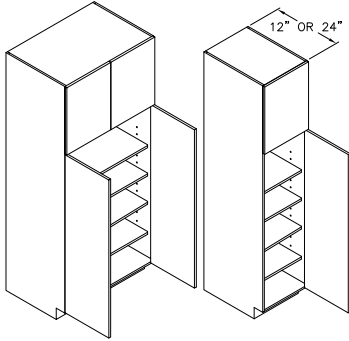

Tall Cabinets

Frameless

TC308412

Code Width Height Depth

- Standard Tall cabinet depth is 12" or 24". Please specify.
- Standard Tall cabinet height is 84", 90" or 96".
- Most 24" wide Tall cabinets are available with 1 or 2 doors.

UTILITY TALL CABINET - U

Widths Available:

15", 18", 21", 24-1", 24-2", 27", 30", 33" & 36"

TALL CABINET - T

Widths Available:

12", 15", 18", 21", 24-1", 24-2", 27", 30", 33" & 36"

PARTITIONED TALL CABINET - P

Widths Available:

30" & 36"

TALL PANTRY CABINET - TPC

Widths Available:

18", 21", 24-1", 24-2", 30" & 36"

TALL MULTI STORAGE - TMS

Widths Available:

18" & 36"