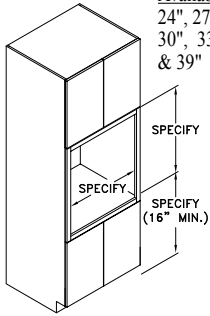

TALL ROLL-OUT PANTRY - TROP

Widths Available:

12", 15", 18" & 21"

TALL WITH ROLL-OUT SHELVES - TRS

Widths Available:

15", 18", 21", 24-1", 24-2", 30" & 36"

TALL CABINET 1 DRAWER - 1DT

Widths Available:

18", 30" & 36"

TALL CABINET 3 DRAWER - 3DT

Widths Available:

15", 18", 21", 24-1", 24-2", 30" & 36"

TALL CABINET WITH FULL HEIGHT DOOR - TFH

Widths Available:

15", 18", 21", 24-1", 24-2", 30" & 36"

TALL OPEN DISPLAY CABINET - TOD

Widths Available:
15", 18"
24", 30"
& 36"

TALL DISPLAY CABINET - TDC

Widths Available:
15", 18"
24-2", 30"
& 36"

TALL DISPLAY CABINET W/ DRAWERS - TDD

Widths Available:
30" & 36"

Tall Cabinets Frameless

TC308412
Code Width Height Depth

- Standard Tall cabinet depth is 12" or 24". Please specify.
- Standard Tall cabinet height is 84", 90" or 96".
- Most 24" wide Tall cabinets are available with 1 or 2 doors.

TALL OVEN - TOV

Widths Available:
24", 27",
30", 33"
& 39"