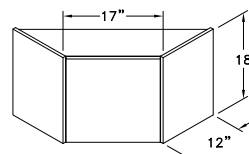

Widths Available:
15", 18", 21",
24"-1, 24"-2,
27", 30", 33"
& 36"

Heights Available:
48", 54" & 60"

APPLIANCE WALL GARAGE W/ DOORS - AWGD

Widths Available: 15", 18", 21",
24"-1, 24"-2, 27", 30", 33" & 36"

3 DRAWER STACK - 3DS

Widths Available:
15", 18", 21", 24",
27", 30", 33" & 36"

WALL OPEN DISPLAY - WOD

Widths Available: 18", 21", 24",
27", 30", 33" & 36"

APPLIANCE DIAGONAL WALL GARAGE W/ DOORS - ADWGD

Width Available:
24"

APPLIANCE GARAGE HINGED DOOR(S) - AGHD

Widths Available:
15", 18", 21", 24",
27", 30", 33" & 36"

APPLIANCE GARAGE DIAGONAL WITH DOORS - AGDD

Widths Available:
24" & 27"

WALL 1 DRAWER - W1D

Widths Available:
15", 18", 21",
24"-1, 24"-2, 27",
30", 33" & 36"

Heights Available:
48", 54" & 60"

APPLIANCE DIAGONAL LAZY SUSAN W/ DOORS - ADLSD

Width Available:
24"

APPLIANCE DIAGONAL LAZY SUSAN W/ DOORS - ADLSDP & ADLSDCW

Width Available:
24"

APPLIANCE GARAGE LIFT UP - AGLU