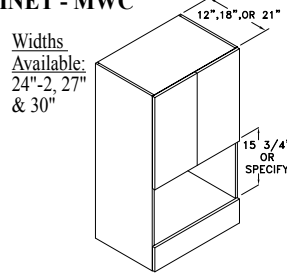

Widths Available:
24", 27", 30", 33",
36", 39", 42", 45"
& 48"

PENINSULA CORNER WALL - PCW

Heights Available:
24", 27", 30", 33", 36",
39", 42" & 48"

Width Available:
24"

PENINSULA DIAGONAL WALL - PDW

Heights Available:
24", 27", 30", 33", 36",
39", 42" & 48"

REFRIGERATOR CABINET - RC

REFRIGERATOR CABINET 4 DOOR - RC4DR

MICROWAVE WALL - MW

Heights Available:
30", 33", 36", 39"
& 42"

MICROWAVE WALL SHELF - MWS

Heights Available:
30", 33", 36", 39"
& 42"

MICROWAVE WALL COUNTER CABINET - MWC

Heights Available:
48", 54" & 60"

WALL LETTER FILER - WLF

Widths Available:
30", 36" & 42"

Heights Available:
30", 33", 36", 39"
& 42"

LETTER ORGANIZER - LO

WALL LETTER ORGANIZER - WLO LETTER FILER - LF

Widths Available:
30", 36" & 42"