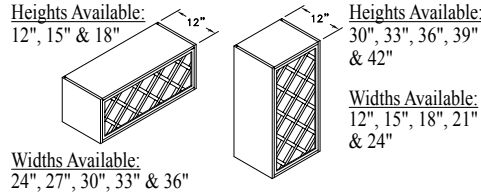

WINE RACK COMBO A - WRCA

WALL W/ WINE RACK - WWR

WALL WINE RACK C - WRC

APOTHECARY DRAWERS - APOTH

WALL WINE RACK X - WRX

WALL WINE RACK A - WRA

HORIZ. APOTHECARY DRAWERS - HAPOTH

PLATE RACK - PR