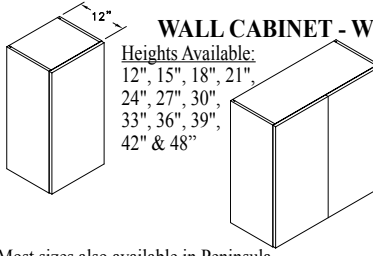

Wall Cabinets W3036

Frameless

Code Width Height

•Standard Wall cabinet depth is 12" unless otherwise specified.
 •Most 24" wide Wall cabinets are available with 1 or 2 doors. e.g. W2430-1 or W2430-2.

WALL CABINET - W

Heights Available:
 12", 15", 18", 21",
 24", 27", 30",
 33", 36", 39",
 42" & 48"

Widths Available:
 9", 12", 15", 18",
 21" 24"-1, 24"-2,
 27", 30", 33", 36",
 39", 42", 45" & *48"
 (*Most heights in a
 48" wide wall also
 available w/ 4 doors.)

SPLIT WALL CABINET - SW

Heights Available:
 42" & 48"

Widths Available:
 9", 12", 15", 18",
 21" 24"-1, 24"-2,
 27", 30", 33", 36",
 39", 42", 45" & *48"
 (*Most heights in a
 48" wide wall also
 available w/ 4 doors.)

WALL SPICE RACK - WSR

Widths Available:
 15", 18", 21" & 24"
Heights Available:
 30", 33", 36", 39"
 & 42"

Most sizes also available in Peninsula.
 Specify Peninsula Wall Cabinet - PWC.

WALL BI-FOLD LIFT CABINET - WBFL