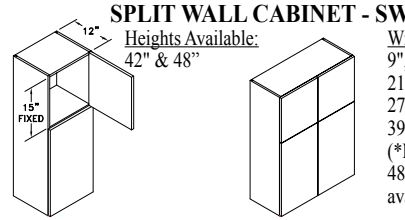

Wall Cabinets W3036

Frameless

Code Width Height

•Standard Wall cabinet depth is 12" unless otherwise specified.
 •Most 24" wide Wall cabinets are available with 1 or 2 doors. e.g. W2430-1 or W2430-2.

WALL CABINET - W

Heights Available:
 12", 15", 18", 21",
 24", 27", 30",
 33", 36", 39",
 42" & 48"

Widths Available:
 9", 12", 15", 18",
 21" 24"-1, 24"-2,
 27", 30", 33", 36",
 39", 42", 45" & *48"
 (*Most heights in a
 48" wide wall also
 available w/ 4 doors.)

SPLIT WALL CABINET - SW

Heights Available:
 42" & 48"

Widths Available:
 9", 12", 15", 18",
 21" 24"-1, 24"-2,
 27", 30", 33", 36",
 39", 42", 45" & *48"
 (*Most heights in a
 48" wide wall also
 available w/ 4 doors.)

WALL SPICE RACK - WSR

Widths Available:
 15", 18", 21" & 24"
Heights Available:
 30", 33", 36", 39"
 & 42"

Most sizes also available in Peninsula.
 Specify Peninsula Wall Cabinet - PWC.

WALL BI-FOLD LIFT CABINET - WBFL