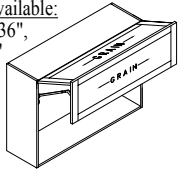

WALL BI-FOLD LIFT CABINET - WBFL

Widths Available:
30", 33", 36",
39" & 42"

Heights Available:
30", 36",
39" & 42"