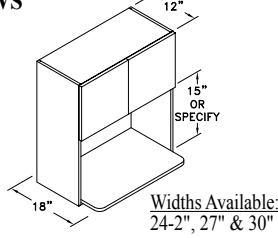

Widths Available:
24", 27", 30", 33",
36", 39", 42", 45"
& 48"

PENINSULA CORNER WALL - PCW

Heights Available:
24", 27", 30", 33", 36",
39", 42" & 48"

Width Available:
24"

PENINSULA DIAGONAL WALL - PDW

Heights Available:
24", 27", 30", 33", 36",
39", 42" & 48"

Width Available:
24"

Wall Cabinets W3036

Code Width Height

- Standard Wall cabinet depth is 12" unless otherwise specified.
- Most 24" wide Wall cabinets are available with 1 or 2 doors. e.g. W2430-1 or W2430-2.

REFRIGERATOR CABINET - RC

REFRIGERATOR CABINET 4 DOOR - RC4DR

MICROWAVE WALL - MW

Heights Available:
30", 33", 36", 39"
& 42"

MICROWAVE WALL SHELF - MWS

Heights Available:
30", 33", 36", 39"
& 42"

MICROWAVE WALL COUNTER CABINET - MWC

Heights Available:
48", 54" & 60"

WALL LETTER FILER - WLF

Widths Available:
30", 36" & 42"

Heights Available:
30", 33", 36", 39"
& 42"

LETTER ORGANIZER - LO

WALL LETTER ORGANIZER - WLO LETTER FILER - LF

Widths Available:
30", 36" & 42"