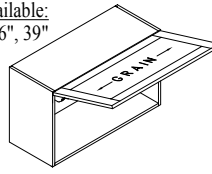

WALL SPICE RACK - WSR

Widths Available:
 15", 18", 21" & 24"
Heights Available:
 30", 33", 36", 39"
 & 42"

Most sizes also available in Peninsula.
 Specify Peninsula Wall Cabinet - PWC.

WALL BI-FOLD LIFT CABINET - WBFL

Widths Available:
 30", 33", 36",
 39" & 42"

Heights Available:
 30", 36",
 39" & 42"

WALL UP & OVER LIFT CABINET - WUOL

Widths Available:
 30", 33", 36",
 39" & 42"

Heights Available:
 15", 18",
 21" & 24"

WALL STAY LIFT CABINET - WSL

Widths Available:
 30", 33", 36", 39"
 & 42"

Heights Available:
 15", 18",
 21" & 24"

WALL LIFT UP CABINET - WLU

Heights Available:
 18", 21" &
 24"

Widths Available:
 30", 33",
 36", 39" &
 42"

WALL SWING OUT SPICE RACK - WSOSR

Widths Available:
 15", 18",
 21" & 24"

Heights Available:
 30", 33",
 36", 39" &
 42"

DIAGONAL WALL CABINET - DW

Heights Available:
 24", 27",
 30", 33",
 36", 39",
 42" &
 48"