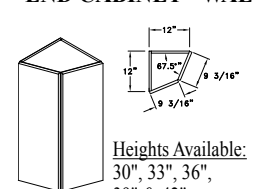

Heights Available:
 30", 33", 36",
 39" & 42"

WALL DISPLAY BOX A - WDBA

Heights Available:
 24", 27", 30", 33",
 36", 39" & 42"

WALL DISPLAY BOX B - WDBB

Heights Available:
 24", 27", 30", 33",
 36", 39" & 42"

WALL DISPLAY BOX C - WDBC

Heights Available:
 24", 27", 30", 33",
 36", 39" & 42"

WALL DISPLAY BOX D - WDBD

Heights Available:
 24", 27", 30", 33",
 36", 39" & 42"

WALL ANGLE END CABINET - WAE

Heights Available:
 30", 33", 36",
 39" & 42"

Wall Cabinets W3036

Frameless

Code Width Height

- Standard Wall cabinet depth is 12" unless otherwise specified.
- Most 24" wide Wall cabinets are available with 1 or 2 doors. e.g. W2430-1 or W2430-2.

APPLIANCE WALL GARAGE LIFT UP - AWGLU