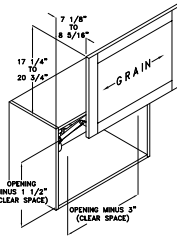

WALL SPICE RACK - WSR

Widths Available:
 15", 18", 21" & 24"
Heights Available:
 30", 33", 36", 39"
 & 42"

Most sizes also available in Peninsula.
 Specify Peninsula Wall Cabinet - PWC.

WALL BI-FOLD LIFT CABINET - WBFL

Widths Available:
 30", 33", 36",
 39" & 42"

Heights Available:
 30", 36",
 39" & 42"

WALL UP & OVER LIFT CABINET - WUOL

Widths Available:
 30", 33", 36",
 39" & 42"

Heights Available:
 15", 18",
 21" & 24"

WALL STAY LIFT CABINET - WSL

Widths Available:
 30", 33", 36", 39"
 & 42"

Heights Available:
 15", 18",
 21" & 24"

WALL LIFT UP CABINET - WLU

Heights Available:
 18", 21" &
 24"

Widths Available:
 30", 33",
 36", 39" &
 42"

WALL SWING OUT SPICE RACK - WSOSR

Widths Available:
 15", 18",
 21" & 24"

Heights Available:
 30", 33",
 36", 39" &
 42"

DIAGONAL WALL CABINET - DW

Heights Available:
 24", 27",
 30", 33",
 36", 39",
 42" &
 48"