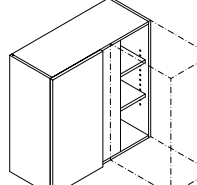

WALL STAY LIFT CABINET - WSL

Widths Available:
 30", 33", 36", 39"
 & 42"

Heights Available:
 15", 18",
 21" & 24"

WALL LIFT UP CABINET - WLU

Heights Available:
 18", 21" &
 24"

Widths Available:
 30", 33",
 36", 39" &
 42"

WALL SWING OUT SPICE RACK - WSOSR

Widths Available:
 15", 18",
 21" & 24"

Heights Available:
 30", 33",
 36", 39" &
 42"

DIAGONAL WALL CABINET - DW

Heights Available:
 24", 27",
 30", 33",
 36", 39",
 42" &
 48"

SPLIT DIAGONAL WALL CABINET - SDW

Heights Available:
 42" & 48"
Width Available:
 24"

BLIND CORNER WALL - XCW

Heights Available:
 30", 33", 36",
 39" & 42"

Widths Available:
 24", 27", 30", 33",
 36", 39", 42", 45"
 & 48"

*Also available in Peninsula.
 Specify Peninsula Blind Corner - PXCW.

SPLIT BLIND CORNER WALL - SXCW

Heights Available:
 42" & 48"
Widths Available:
 24", 27",
 30", 33",
 36", 39",
 42", 45"
 & 48"

*Also available in Peninsula.
 Specify Peninsula Diagonal Wall - PDW or PDL.