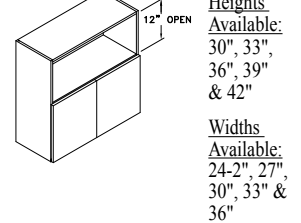

PLATE RACK WALL CABINET - PRW

PLATE RACK DISPLAY - PRD

VERT. APOTHECARY DRAWERS - VAPOTH

WALL DISPLAY CABINET - WDC

WALL DISPLAY CORNER CABINET - WDCC

WALL LOWER DISPLAY - WLD

WALL UPPER DISPLAY - WUD

Wall Accessories