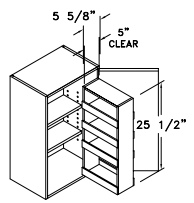

WALL SPICE RACK - WSR

Widths Available:
 15", 18", 21" & 24"
Heights Available:
 30", 33", 36", 39"
 & 42"

Most sizes also available in Peninsula.
 Specify Peninsula Wall Cabinet - PWC.

WALL BI-FOLD LIFT CABINET - WBFL

Widths Available:
 30", 33", 36",
 39" & 42"

Heights Available:
 30", 36",
 39" & 42"

WALL UP & OVER LIFT CABINET - WUOL

Widths Available:
 30", 33", 36",
 39" & 42"

Heights Available:
 15", 18",
 21" & 24"

WALL STAY LIFT CABINET - WSL

Widths Available:
 30", 33", 36", 39"
 & 42"

Heights Available:
 15", 18",
 21" & 24"

WALL LIFT UP CABINET - WLU

Heights Available:
 18", 21" &
 24"

Widths Available:
 30", 33",
 36", 39" &
 42"

WALL SWING OUT SPICE RACK - WSOSR

Widths Available:
 15", 18",
 21" & 24"

Heights Available:
 30", 33",
 36", 39" &
 42"

DIAGONAL WALL CABINET - DW

Heights Available:
 24", 27",
 30", 33",
 36", 39",
 42" &
 48"