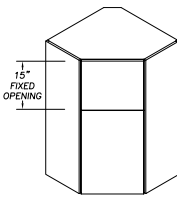

WALL STAY LIFT CABINET - WSL

Widths Available:
 30", 33", 36", 39"
 & 42"

Heights Available:
 15", 18",
 21" & 24"

WALL LIFT UP CABINET - WLU

Heights Available:
 18", 21" &
 24"

Widths Available:
 30", 33",
 36", 39" &
 42"

WALL SWING OUT SPICE RACK - WSOSR

Widths Available:
 15", 18",
 21" & 24"

Heights Available:
 30", 33",
 36", 39" &
 42"

DIAGONAL WALL CABINET - DW

Heights Available:
 24", 27",
 30", 33",
 36", 39",
 42" &
 48"

SPLIT DIAGONAL WALL CABINET - SDW

Heights Available:
 42" & 48"
Width Available:
 24"

BLIND CORNER WALL - XCW

Heights Available:
 30", 33", 36",
 39" & 42"

Widths Available:
 24", 27", 30", 33",
 36", 39", 42", 45"
 & 48"