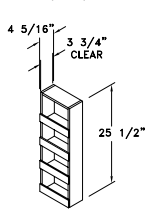

WINE RACK COMBO A - WRCA

WALL W/ WINE RACK - WWR

WALL WINE RACK C - WRC

APOTHECARY DRAWERS - APOTH

WALL WINE RACK X - WRX

WALL WINE RACK A - WRA

HORIZ. APOTHECARY DRAWERS - HAPOTH

PLATE RACK - PR

PLATE RACK WALL CABINET - PRW

PLATE RACK DISPLAY - PRD

VERT. APOTHECARY DRAWERS - VAPOTH

WALL DISPLAY CABINET - WDC

WALL DISPLAY CORNER CABINET - WDCC

WALL LOWER DISPLAY - WLD

WALL UPPER DISPLAY - WUD

Wall Accessories

SWING OUT SPICE RACK - SOSR (loose)

SPICE RACK - SR (loose)

TRAY PARTITIONS - TP

GLASS RACK - GR

DECORATIVE DISPLAY SHELF - DDS

DECORATIVE DISPLAY CORNER SHELF - DDCS