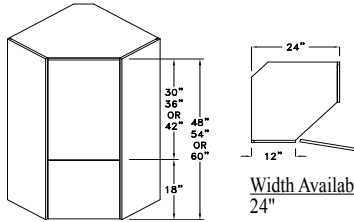

Widths Available:
15", 18", 21",
24"-1, 24"-2,
27", 30", 33"
& 36"

Heights Available:
48", 54" & 60"

APPLIANCE WALL GARAGE W/ DOORS - AWGD

Widths Available: 15", 18", 21",
24"-1, 24"-2, 27", 30", 33" & 36"

3 DRAWER STACK - 3DS

Widths Available:
15", 18", 21", 24",
27", 30", 33" & 36"

WALL OPEN DISPLAY - WOD

Widths Available: 18", 21", 24",
27", 30", 33" & 36"

APPLIANCE DIAGONAL WALL GARAGE W/ DOORS - ADWGD

Width Available:
24"

APPLIANCE GARAGE HINGED DOOR(S) - AGHD

Widths Available:
15", 18", 21", 24",
27", 30", 33" & 36"

APPLIANCE GARAGE DIAGONAL WITH DOORS - AGDD

Widths Available:
24" & 27"

WALL 1 DRAWER - W1D

Widths Available:
15", 18", 21",
24"-1, 24"-2, 27",
30", 33" & 36"

Heights Available:
48", 54" & 60"

APPLIANCE DIAGONAL LAZY SUSAN W/ DOORS - ADLSD

Width Available:
24"

APPLIANCE DIAGONAL LAZY SUSAN W/ DOORS - ADLSDP & ADLSDCW

Width Available:
24"

APPLIANCE GARAGE LIFT UP - AGLU