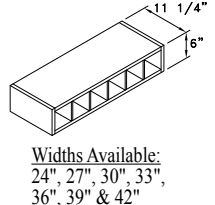

Wall Cabinets W3036

Code Width Height

- •Standard Wall cabinet depth is 12" unless otherwise specified.
- •Most 24" wide Wall cabinets are available with 1 or 2 doors. e.g. W2430-1 or W2430-2.

REFRIGERATOR CABINET - RC

REFRIGERATOR CABINET 4 DOOR - RC4DR

MICROWAVE WALL - MW

Heights Available:
30", 33", 36", 39"
& 42"

MICROWAVE WALL SHELF - MWS

Heights Available:
30", 33", 36", 39"
& 42"

MICROWAVE WALL COUNTER CABINET - MWC

Heights Available:
48", 54" & 60"

WALL LETTER FILER - WLF

Widths Available:
30", 36" & 42"

Heights Available:
30", 33", 36", 39"
& 42"

LETTER ORGANIZER - LO

WALL LETTER ORGANIZER - WLO LETTER FILER - LF

Widths Available:
30", 36" & 42"

Heights Available:
30", 33", 36", 39"
& 42"