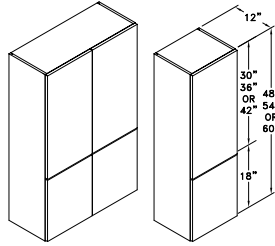

Heights Available:
 30", 33", 36",
 39" & 42"

WALL DISPLAY BOX A - WDBA

Heights Available:
 24", 27", 30", 33",
 36", 39" & 42"

WALL DISPLAY BOX B - WDBB

Heights Available:
 24", 27", 30", 33",
 36", 39" & 42"

WALL DISPLAY BOX C - WDBC

Heights Available:
 24", 27", 30", 33",
 36", 39" & 42"

WALL DISPLAY BOX D - WDBD

Heights Available:
 24", 27", 30", 33",
 36", 39" & 42"

WALL ANGLE END CABINET - WAE

Heights Available:
 30", 33", 36",
 39" & 42"

Wall Cabinets W3036

Frameless

Code Width Height

- Standard Wall cabinet depth is 12" unless otherwise specified.
- Most 24" wide Wall cabinets are available with 1 or 2 doors. e.g. W2430-1 or W2430-2.

APPLIANCE WALL GARAGE LIFT UP - AWGLU

Widths Available:
15", 18", 21",
24"-1, 24"-2,
27", 30", 33"
& 36"

Heights Available:
48", 54" & 60"

APPLIANCE WALL GARAGE W/ DOORS - AWGD

Widths Available: 15", 18", 21",
24"-1, 24"-2, 27", 30", 33" & 36"