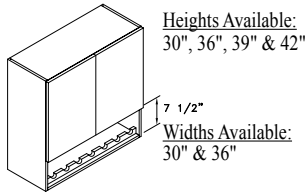

Wall Cabinets W3036

Code Width Height
Frameless

•Standard Wall cabinet depth is 12" unless otherwise specified.
•Most 24" wide Wall cabinets are available with 1 or 2 doors. e.g. W2430-1 or W2430-2.

WINE RACK COMBO A - WRCA