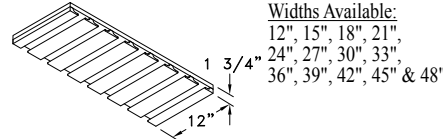

SWING OUT SPICE RACK - SOSR (loose)

SPICE RACK - SR (loose)

TRAY PARTITIONS - TP

GLASS RACK - GR

DECORATIVE DISPLAY SHELF - DDS

DECORATIVE DISPLAY CORNER SHELF - DDCS