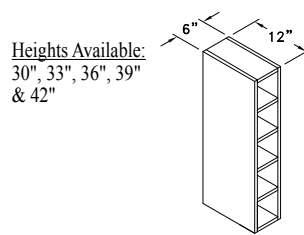

WALL WINE RACK C - WRC