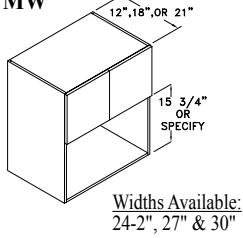

PENINSULA WALL CABINET - PWC

Heights Available:
18", 21", 24", 27", 30",
33", 36", 39", 42" & 48"

Widths Available:
24", 27", 30", 33",
36", 39", 42", 45"
& 48"

PENINSULA BLIND CORNER - PXCW

Heights Available:
24", 27", 30", 33", 36",
39", 42" & 48"

Widths Available:
24", 27", 30", 33",
36", 39", 42", 45"
& 48"

PENINSULA CORNER WALL - PCW

Heights Available:
24", 27", 30", 33", 36",
39", 42" & 48"

Width Available:
24"

PENINSULA DIAGONAL WALL - PDW

Heights Available:
24", 27", 30", 33", 36",
39", 42" & 48"

Width Available:
24"

Wall Cabinets W3036

Code Width Height

- Standard Wall cabinet depth is 12" unless otherwise specified.
- Most 24" wide Wall cabinets are available with 1 or 2 doors. e.g. W2430-1 or W2430-2.

REFRIGERATOR CABINET - RC

REFRIGERATOR CABINET 4 DOOR - RC4DR

MICROWAVE WALL - MW

Heights Available:
30", 33", 36", 39"
& 42"

MICROWAVE WALL SHELF - MWS

Heights Available:
30", 33", 36", 39"
& 42"

MICROWAVE WALL COUNTER CABINET - MWC