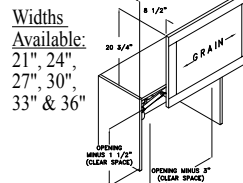

APPLIANCE GARAGE HINGED DOOR(S) - AGHD

Widths Available:
15", 18", 21", 24",
27", 30", 33" & 36"

APPLIANCE GARAGE DIAGONAL WITH DOORS - AGDD

Widths Available:
24" & 27"

WALL 1 DRAWER - W1D

Widths Available:
15", 18", 21",
24"-1, 24"-2, 27",
30", 33" & 36"

Heights Available:
48", 54" & 60"

APPLIANCE DIAGONAL LAZY SUSAN W/ DOORS - ADLSD

Width Available:
24"

APPLIANCE DIAGONAL LAZY SUSAN W/ DOORS - ADLSDP & ADLSDCW

Width Available:
24"

APPLIANCE GARAGE LIFT UP - AGLU

Widths Available:
21", 24",
27", 30",
33" & 36"

WALL 2 DRAWER - W2D

Widths Available:
15", 18", 21",
24"-1, 24"-2, 27",
30", 33" & 36"

Heights Available:
48", 54" & 60"

WALL 3 DRAWER - W3D

Widths Available:
15", 18", 21",
24"-1, 24"-2, 27",
30", 33" & 36"