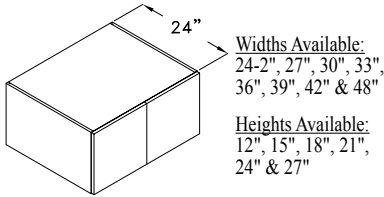

Wall Cabinets W3036

Code Width Height

- •Standard Wall cabinet depth is 12" unless otherwise specified.
- •Most 24" wide Wall cabinets are available with 1 or 2 doors. e.g. W2430-1 or W2430-2.

REFRIGERATOR CABINET - RC