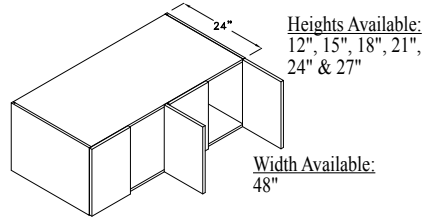

Widths Available:
24", 27", 30", 33",
36", 39", 42", 45"
& 48"

PENINSULA CORNER WALL - PCW

Heights Available:
24", 27", 30", 33", 36",
39", 42" & 48"

Width Available:
24"

PENINSULA DIAGONAL WALL - PDW

Heights Available:
24", 27", 30", 33", 36",
39", 42" & 48"

REFRIGERATOR CABINET - RC

REFRIGERATOR CABINET 4 DOOR - RC4DR

MICROWAVE WALL - MW

Heights Available:
30", 33", 36", 39"
& 42"

MICROWAVE WALL SHELF - MWS

Heights Available:
30", 33", 36", 39"
& 42"

MICROWAVE WALL COUNTER CABINET - MWC