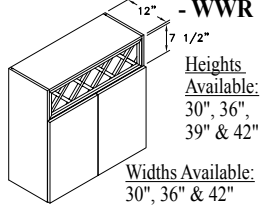

WALL W/ WINE RACK - WWR