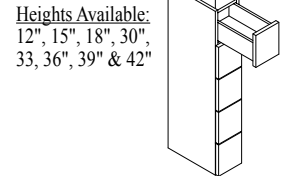

VERT. APOTHECARY DRAWERS - VAPOTH