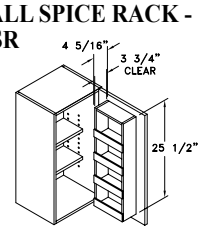

Heights Available:
 12", 15", 18", 21",
 24", 27", 30",
 33", 36", 39",
 42" & 48"

Widths Available:
 9", 12", 15", 18",
 21" 24"-1, 24"-2,
 27", 30", 33", 36",
 39", 42", 45" & *48"
 (*Most heights in a
 48" wide wall also
 available w/ 4 doors.)

WALL SPICE RACK - WSR

Widths Available:
 15", 18", 21" & 24"
Heights Available:
 30", 33", 36", 39"
 & 42"

Most sizes also available in Peninsula.
 Specify Peninsula Wall Cabinet - PWC.

WALL BI-FOLD LIFT CABINET - WBFL