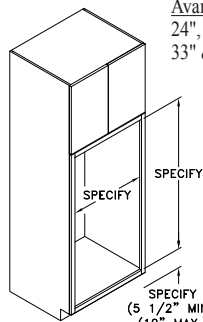

Widths Available:
18", 21", 24-1",
24-2", 30" & 36"

TALL CABINET W/ FULL HEIGHT DOORS - TFH

Widths Available:
15", 18", 21", 24-1",
24-2", 27", 30" & 36"

TALL DISPLAY CABINET W/ DRAWERS - TDD

Widths Available:
30" & 36"

TALL OVEN - TOV

Widths Available:
24", 27", 30",
33" & 39"

TALL DOUBLE OVEN - TDOVA

Widths Available:
24", 27", 30",
33" & 39"

TALL DOUBLE OVEN - TDOVC

Widths Available:
24", 27", 30",
33" & 39"

TALL OPEN DISPLAY CABINET - TOD

Widths Available:
24", 30"
& 36"

TALL DISPLAY CABINET - TDC

Widths Available:
24-2", 30"
& 36"

OVEN MICROWAVE - TOVMA

Widths Available:
24", 27",
30" & 33"

OVEN MICROWAVE - TOVMB

Widths Available:
24", 27",
30" & 33"

TALL OVEN W/ WARMING DRAWER - TOWDA

Widths Available:
24", 27",
30" & 33"

TALL OVEN W/ WARMING DRAWER - TOWDB

Widths Available:
24", 27",
30" & 33"

TALL PANTRY RACK - TPR (loose)

Tall Accessories

WIRE CHROME TRAY PARTITIONS - WCTP