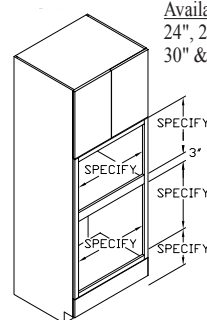

Widths Available:
18", 21", 24-1",
24-2", 30" & 36"

TALL CABINET W/ FULL HEIGHT DOORS - TFH

Widths Available:
15", 18", 21", 24-1",
24-2", 27", 30" & 36"

TALL DISPLAY CABINET W/ DRAWERS - TDD

Widths Available:
30" & 36"

TALL OVEN - TOV

Widths Available:
24", 27", 30",
33" & 39"

TALL DOUBLE OVEN - TDOVA

Widths Available:
24", 27", 30",
33" & 39"

TALL DOUBLE OVEN - TDOVC

Widths Available:
24", 27", 30",
33" & 39"

TALL OPEN DISPLAY CABINET - TOD

Widths Available:
24", 30"
& 36"

TALL DISPLAY CABINET - TDC

Widths Available:
24-2", 30"
& 36"

OVEN MICROWAVE - TOVMA

Widths Available:
24", 27",
30" & 33"

OVEN MICROWAVE - TOVMB

Widths Available:
24", 27",
30" & 33"

TALL OVEN W/ WARMING DRAWER - TOWDA

Widths Available:
24", 27",
30" & 33"

TALL OVEN W/ WARMING DRAWER - TOWDB

Widths Available:
24", 27",
30" & 33"

TALL PANTRY RACK - TPR (loose)

Tall Accessories

WIRE CHROME TRAY PARTITIONS - WCTP