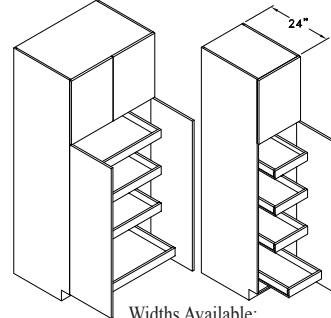

Tall Cabinets TC308412

Code Width Height Depth

- Standard Tall cabinet depth is 12" or 24". Please specify.
- Standard Tall cabinet height is 84", 90" or 96".
- Most 24" wide Tall cabinets are available with 1 or 2 doors.

TALL CABINET - T

Widths Available:
12", 15", 18", 21", 24-1",
24-2", 27", 30", 33" & 36"

UTILITY TALL CABINET - U

Widths Available:
15", 18", 21", 24-1",
24-2", 27", 30", 33" & 36"

TALL ROLL-OUT SHELVES - TRS

Widths Available:
15", 18", 21", 24-1",
24-2", 30" & 36"

TALL MULTI-STORAGE - TMS

Width Available:
36"

TALL CABINET 3 DRWS. - 3DT

Widths Available:
15", 18", 21", 24-1",
24-2", 30" & 36"

TALL PANTRY CABINET - TPC

Widths Available:
18", 21", 24-1",
24-2", 30" & 36"

TALL CABINET W/ FULL HEIGHT DOORS - TFH

Widths Available:
15", 18", 21", 24-1",
24-2", 27", 30" & 36"

TALL DISPLAY CABINET W/ DRAWERS - TDD

Widths Available:
30" & 36"