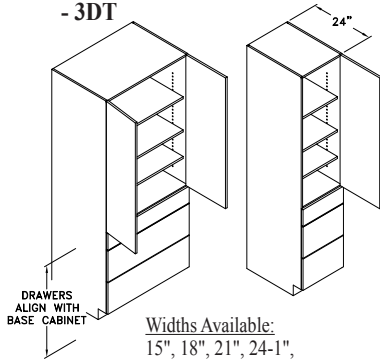

Tall Cabinets TC308412

Code Width Height Depth

- Standard Tall cabinet depth is 12" or 24". Please specify.
- Standard Tall cabinet height is 84", 90" or 96".
- Most 24" wide Tall cabinets are available with 1 or 2 doors.

TALL CABINET - T

Widths Available:
12", 15", 18", 21", 24-1",
24-2", 27", 30", 33" & 36"

UTILITY TALL CABINET - U

Widths Available:
15", 18", 21", 24-1",
24-2", 27", 30", 33" & 36"

TALL ROLL-OUT SHELVES - TRS

Widths Available:
15", 18", 21", 24-1",
24-2", 30" & 36"

TALL MULTI-STORAGE - TMS

Width Available:
36"

TALL CABINET 3 DRWS. - 3DT

Widths Available:
15", 18", 21", 24-1",
24-2", 30" & 36"

TALL PANTRY CABINET - TPC

Widths Available:
18", 21", 24-1",
24-2", 30" & 36"

TALL CABINET W/ FULL HEIGHT DOORS - TFH

Widths Available:
15", 18", 21", 24-1",
24-2", 27", 30" & 36"

TALL DISPLAY CABINET W/ DRAWERS - TDD

Widths Available:
30" & 36"