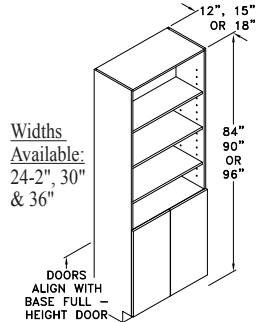

Tall Cabinets TC308412

Code Width Height Depth

- Standard Tall cabinet depth is 12" or 24". Please specify.
- Standard Tall cabinet height is 84", 90" or 96".
- Most 24" wide Tall cabinets are available with 1 or 2 doors.

Widths Available:
18", 21", 24-1",
24-2", 30" & 36"

TALL CABINET W/ FULL HEIGHT DOORS - TFH

Widths Available:
15", 18", 21", 24-1",
24-2", 27", 30" & 36"

TALL DISPLAY CABINET W/ DRAWERS - TDD

Widths Available:
30" & 36"

TALL OVEN - TOV

Widths Available:
24", 27", 30",
33" & 39"

TALL DOUBLE OVEN - TDOVA

Widths Available:
24", 27", 30",
33" & 39"

TALL DOUBLE OVEN - TDOVC

Widths Available:
24", 27", 30",
33" & 39"

TALL OPEN DISPLAY CABINET - TOD

Widths Available:
24", 30"
& 36"

TALL DISPLAY CABINET - TDC

Widths Available:
24-2", 30"
& 36"

OVEN MICROWAVE - TOVMA

Widths Available:
24", 27",
30" & 33"

OVEN MICROWAVE - TOVMB

Widths Available:
24", 27",
30" & 33"