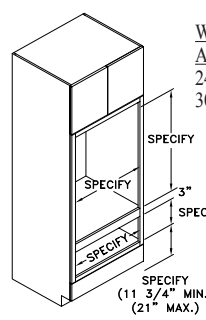

TALL OVEN - TOV

Widths Available:
24", 27", 30",
33" & 39"

TALL DOUBLE OVEN - TDOVA

Widths Available:
24", 27", 30",
33" & 39"

TALL DOUBLE OVEN - TDOVC

Widths Available:
24", 27", 30",
33" & 39"

TALL OPEN DISPLAY CABINET - TOD

Widths Available:
24", 30"
& 36"

TALL DISPLAY CABINET - TDC

Widths Available:
24-2", 30"
& 36"

OVEN MICROWAVE - TOVMA

Widths Available:
24", 27",
30" & 33"

OVEN MICROWAVE - TOVMB

Widths Available:
24", 27",
30" & 33"

TALL OVEN W/ WARMING DRAWER - TOWDA

Widths Available:
24", 27",
30" & 33"

TALL OVEN W/ WARMING DRAWER - TOWDB

Widths Available:
24", 27",
30" & 33"

TALL PANTRY RACK - TPR (loose)

Tall Accessories

WIRE CHROME TRAY PARTITIONS - WCTP