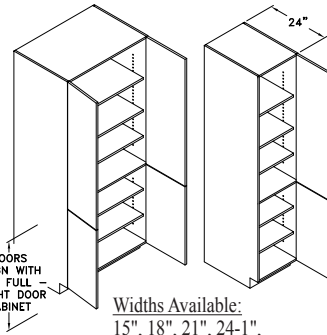

Tall Cabinets TC308412

Code Width Height Depth

- Standard Tall cabinet depth is 12" or 24". Please specify.
- Standard Tall cabinet height is 84", 90" or 96".
- Most 24" wide Tall cabinets are available with 1 or 2 doors.

TALL CABINET - T

Widths Available:
12", 15", 18", 21", 24-1",
24-2", 27", 30", 33" & 36"

UTILITY TALL CABINET - U

Widths Available:
15", 18", 21", 24-1",
24-2", 27", 30", 33" & 36"

TALL ROLL-OUT SHELVES - TRS

Widths Available:
15", 18", 21", 24-1",
24-2", 30" & 36"

TALL MULTI-STORAGE - TMS

Width Available:
36"

TALL CABINET 3 DRWS. - 3DT

Widths Available:
15", 18", 21", 24-1",
24-2", 30" & 36"

TALL PANTRY CABINET - TPC

Widths Available:
18", 21", 24-1",
24-2", 30" & 36"

TALL CABINET W/ FULL HEIGHT DOORS - TFH

Widths Available:
15", 18", 21", 24-1",
24-2", 27", 30" & 36"

TALL DISPLAY CABINET W/ DRAWERS - TDD

Widths Available:
30" & 36"