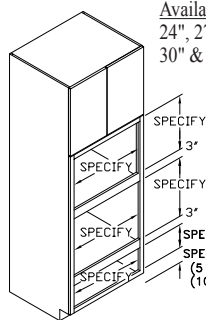

Widths Available:
18", 21", 24-1",
24-2", 30" & 36"

TALL CABINET W/ FULL HEIGHT DOORS - TFH

Widths Available:
15", 18", 21", 24-1",
24-2", 27", 30" & 36"

TALL DISPLAY CABINET W/ DRAWERS - TDD

Widths Available:
30" & 36"

TALL OVEN - TOV

Widths Available:
24", 27", 30",
33" & 39"

TALL DOUBLE OVEN - TDOVA

Widths Available:
24", 27", 30",
33" & 39"

TALL DOUBLE OVEN - TDOVC

Widths Available:
24", 27", 30",
33" & 39"

TALL OPEN DISPLAY CABINET - TOD

Widths Available:
24", 30"
& 36"

TALL DISPLAY CABINET - TDC

Widths Available:
24-2", 30"
& 36"

OVEN MICROWAVE - TOVMA

Widths Available:
24", 27",
30" & 33"

OVEN MICROWAVE - TOVMB

Widths Available:
24", 27",
30" & 33"

TALL OVEN W/ WARMING DRAWER - TOWDA

Widths Available:
24", 27",
30" & 33"

TALL OVEN W/ WARMING DRAWER - TOWDB

Widths Available:
24", 27",
30" & 33"

TALL PANTRY RACK - TPR (loose)

Tall Accessories

WIRE CHROME TRAY PARTITIONS - WCTP