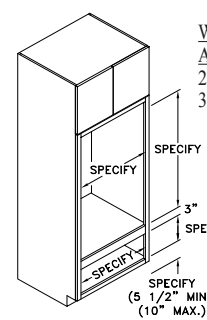

Widths Available:
18", 21", 24-1",
24-2", 30" & 36"

TALL CABINET W/ FULL HEIGHT DOORS - TFH

Widths Available:
15", 18", 21", 24-1",
24-2", 27", 30" & 36"

TALL DISPLAY CABINET W/ DRAWERS - TDD

Widths Available:
30" & 36"

TALL OVEN - TOV

Widths Available:
24", 27", 30",
33" & 39"

TALL DOUBLE OVEN - TDOVA

Widths Available:
24", 27", 30",
33" & 39"

TALL DOUBLE OVEN - TDOVC

Widths Available:
24", 27", 30",
33" & 39"

TALL OPEN DISPLAY CABINET - TOD

Widths Available:
24", 30"
& 36"

TALL DISPLAY CABINET - TDC

Widths Available:
24-2", 30"
& 36"

OVEN MICROWAVE - TOVMA

Widths Available:
24", 27",
30" & 33"

OVEN MICROWAVE - TOVMB

Widths Available:
24", 27",
30" & 33"

TALL OVEN W/ WARMING DRAWER - TOWDA

Widths Available:
24", 27",
30" & 33"

TALL OVEN W/ WARMING DRAWER - TOWDB

Widths Available:
24", 27",
30" & 33"

TALL PANTRY RACK - TPR (loose)

Tall Accessories

WIRE CHROME TRAY PARTITIONS - WCTP