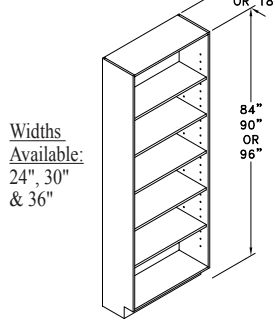

Tall Cabinets TC308412

Code Width Height Depth

- Standard Tall cabinet depth is 12" or 24". Please specify.
- Standard Tall cabinet height is 84", 90" or 96".
- Most 24" wide Tall cabinets are available with 1 or 2 doors.

Widths Available:
18", 21", 24-1",
24-2", 30" & 36"

TALL CABINET W/ FULL HEIGHT DOORS - TFH

Widths Available:
15", 18", 21", 24-1",
24-2", 27", 30" & 36"

TALL DISPLAY CABINET W/ DRAWERS - TDD

Widths Available:
30" & 36"

TALL OVEN - TOV

Widths Available:
24", 27", 30",
33" & 39"

TALL DOUBLE OVEN - TDOVA

Widths Available:
24", 27", 30",
33" & 39"

TALL DOUBLE OVEN - TDOVC

Widths Available:
24", 27", 30",
33" & 39"

TALL OPEN DISPLAY CABINET - TOD

Widths Available:
24", 30"
& 36"

TALL DISPLAY CABINET - TDC

Widths Available:
24-2", 30"
& 36"

OVEN MICROWAVE - TOVMA

Widths Available:
24", 27",
30" & 33"

OVEN MICROWAVE - TOVMB

Widths Available:
24", 27",
30" & 33"