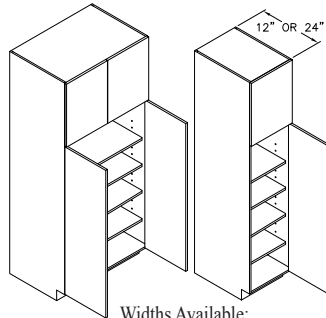

Tall Cabinets TC308412

Code Width Height Depth

- Standard Tall cabinet depth is 12" or 24". Please specify.
- Standard Tall cabinet height is 84", 90" or 96".
- Most 24" wide Tall cabinets are available with 1 or 2 doors.

TALL CABINET - T

Widths Available:
12", 15", 18", 21", 24-1",
24-2", 27", 30", 33" & 36"

UTILITY TALL CABINET - U

Widths Available:
15", 18", 21", 24-1",
24-2", 27", 30", 33" & 36"

TALL ROLL-OUT SHELVES - TRS

Widths Available:
15", 18", 21", 24-1",
24-2", 30" & 36"

TALL MULTI-STORAGE - TMS

Width Available:
36"

TALL CABINET 3 DRWS. - 3DT

Widths Available:
15", 18", 21", 24-1",
24-2", 30" & 36"

TALL PANTRY CABINET - TPC

Widths Available:
18", 21", 24-1",
24-2", 30" & 36"

TALL CABINET W/ FULL HEIGHT DOORS - TFH

Widths Available:
15", 18", 21", 24-1",
24-2", 27", 30" & 36"

TALL DISPLAY CABINET W/ DRAWERS - TDD

Widths Available:
30" & 36"