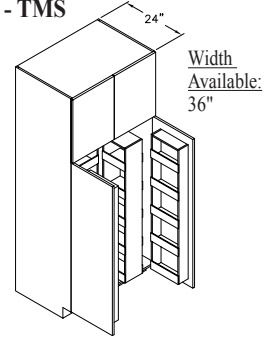

Tall Cabinets TC308412

Code Width Height Depth

- Standard Tall cabinet depth is 12" or 24". Please specify.
- Standard Tall cabinet height is 84", 90" or 96".
- Most 24" wide Tall cabinets are available with 1 or 2 doors.

TALL CABINET - T

Widths Available:
12", 15", 18", 21", 24-1",
24-2", 27", 30", 33" & 36"

UTILITY TALL CABINET - U

Widths Available:
15", 18", 21", 24-1",
24-2", 27", 30", 33" & 36"

TALL ROLL-OUT SHELVES - TRS

Widths Available:
15", 18", 21", 24-1",
24-2", 30" & 36"

TALL MULTI-STORAGE - TMS

Width Available:
36"

TALL CABINET 3 DRWS. - 3DT

Widths Available:
15", 18", 21", 24-1",
24-2", 30" & 36"

TALL PANTRY CABINET - TPC

Widths Available:
18", 21", 24-1",
24-2", 30" & 36"

TALL CABINET W/ FULL HEIGHT DOORS - TFH

Widths Available:
15", 18", 21", 24-1",
24-2", 27", 30" & 36"

TALL DISPLAY CABINET W/ DRAWERS - TDD

Widths Available:
30" & 36"