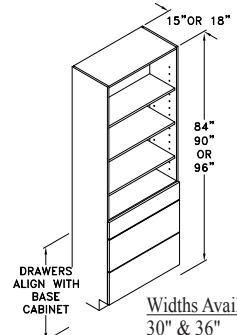

Tall Cabinets TC308412

Code Width Height Depth

- Standard Tall cabinet depth is 12" or 24". Please specify.
- Standard Tall cabinet height is 84", 90" or 96".
- Most 24" wide Tall cabinets are available with 1 or 2 doors.

TALL CABINET - T

Widths Available:
12", 15", 18", 21", 24-1",
24-2", 27", 30", 33" & 36"

UTILITY TALL CABINET - U

Widths Available:
15", 18", 21", 24-1",
24-2", 27", 30", 33" & 36"

TALL ROLL-OUT SHELVES - TRS

Widths Available:
15", 18", 21", 24-1",
24-2", 30" & 36"

TALL MULTI-STORAGE - TMS

Width Available:
36"

TALL CABINET 3 DRWS. - 3DT

Widths Available:
15", 18", 21", 24-1",
24-2", 30" & 36"

TALL PANTRY CABINET - TPC

Widths Available:
18", 21", 24-1",
24-2", 30" & 36"

TALL CABINET W/ FULL HEIGHT DOORS - TFH

Widths Available:
15", 18", 21", 24-1",
24-2", 27", 30" & 36"

TALL DISPLAY CABINET W/ DRAWERS - TDD

Widths Available:
30" & 36"