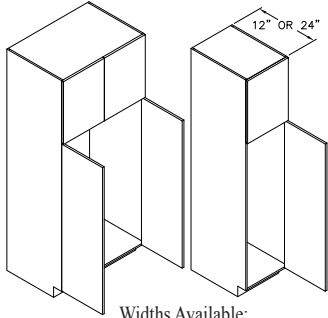

Tall Cabinets TC308412

Code Width Height Depth

- Standard Tall cabinet depth is 12" or 24". Please specify.
- Standard Tall cabinet height is 84", 90" or 96".
- Most 24" wide Tall cabinets are available with 1 or 2 doors.

TALL CABINET - T

Widths Available:
12", 15", 18", 21", 24-1",
24-2", 27", 30", 33" & 36"

UTILITY TALL CABINET - U

Widths Available:
15", 18", 21", 24-1",
24-2", 27", 30", 33" & 36"

TALL ROLL-OUT SHELVES - TRS

Widths Available:
15", 18", 21", 24-1",
24-2", 30" & 36"

TALL MULTI-STORAGE - TMS

Width Available:
36"

TALL CABINET 3 DRWS. - 3DT

Widths Available:
15", 18", 21", 24-1",
24-2", 30" & 36"

TALL PANTRY CABINET - TPC

Widths Available:
18", 21", 24-1",
24-2", 30" & 36"

TALL CABINET W/ FULL HEIGHT DOORS - TFH

Widths Available:
15", 18", 21", 24-1",
24-2", 27", 30" & 36"

TALL DISPLAY CABINET W/ DRAWERS - TDD

Widths Available:
30" & 36"