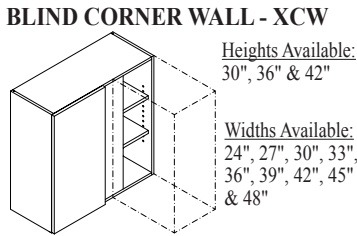

Widths Available:
24", 27", 30", 33",
36", 39", 42", 45"
& 48"

*Also available in Peninsula.
Specify Peninsula Blind Corner - PXCW.