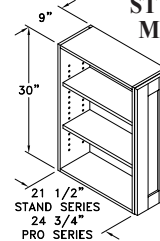

MANTLE LEG STYLE B - MTLGB