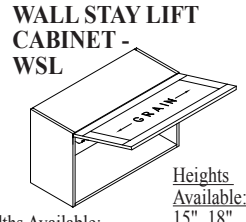

WALL STAY LIFT CABINET - WSL

Heights Available:
15", 18",
21" & 24"

Widths Available:
30", 33", 36", 39" & 42"