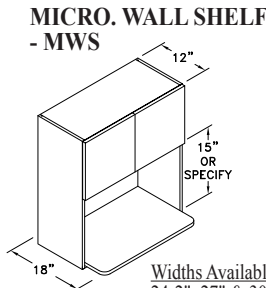

MICRO. WALL SHELF - MWS

Widths Available:
24"-2, 27" & 30"

Heights Available:
30", 36" & 42"