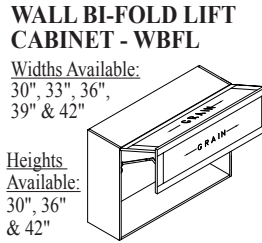

WALL BI-FOLD LIFT CABINET - WBFL

Widths Available:
30", 33", 36",
39" & 42"

Heights Available:
30", 36"
& 42"