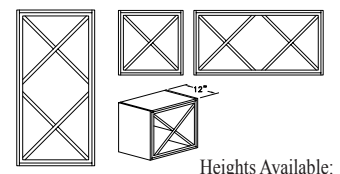

WALL WINE RACK X - WRX

Widths Available:
18", 21", 24", 27",
30", 36" & 42"

Heights Available:
18", 21", 24", 27",
30", 36" & 42"