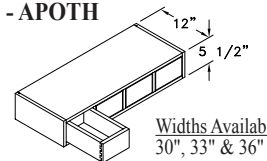

APOTHECARY DRAWERS - APOTH

Widths Available:
30", 33" & 36"