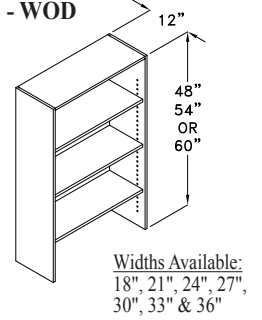

WALL OPEN DISPLAY - WOD