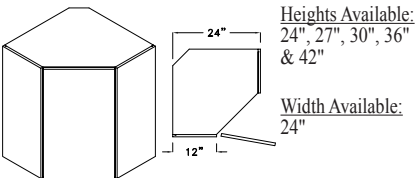

## APPLIANCE DIAGONAL WALL GARAGE W/ DOORS - ADWGD

Width Available:  
24"

## DIAGONAL WALL CABINET - DW

Heights Available:  
24", 27", 30", 36"  
& 42"

Width Available:  
24"

\*Also available in Peninsula. Specify Peninsula Diagonal Wall - PDW.