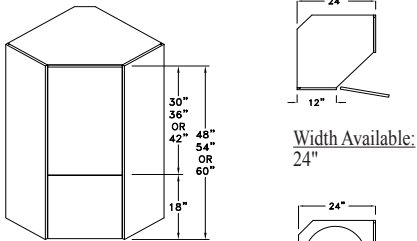

Wall Cabinets W3036

Code Width Height

- •Standard Wall cabinet depth is 12" unless otherwise specified.
- •Most 24" wide Wall cabinets are available with 1 or 2 doors. i.e. W2430-1 or W2430-2.

APPLIANCE DIAGONAL WALL GARAGE W/ DOORS - ADWGD

Width Available:
24"

APPLIANCE DIAGONAL L. S. W/ DOORS - ADLSD

DIAGONAL WALL CABINET - DW