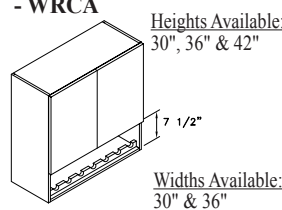

WINE RACK COMBO A - WRCA

Heights Available:
30", 36" & 42"

Widths Available:
30" & 36"