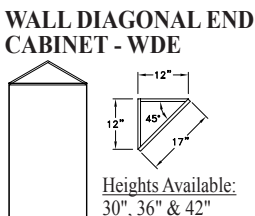

WALL DIAGONAL END CABINET - WDE

Heights Available:
30", 36" & 42"