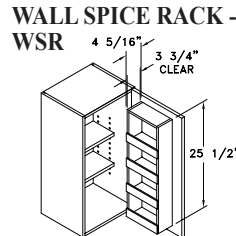

WALL SPICE RACK - WSR

Widths Available:
15", 18", 21" & 24"

Heights Available:
30", 36", & 42"