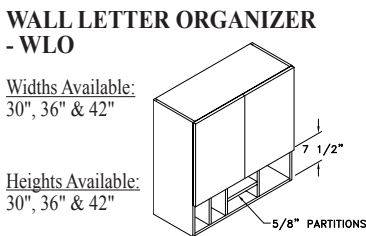

WALL LETTER ORGANIZER - WLO

Widths Available:
30", 36" & 42"

Heights Available:
30", 36" & 42"