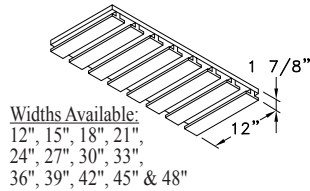

GLASS RACK - GR