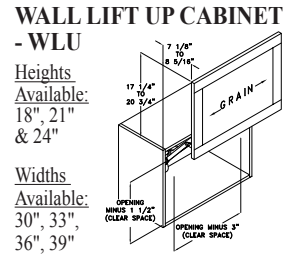

WALL LIFT UP CABINET - WLU

Heights Available:
18", 21"
& 24"

Widths Available:
30", 33",
36", 39"
& 42"