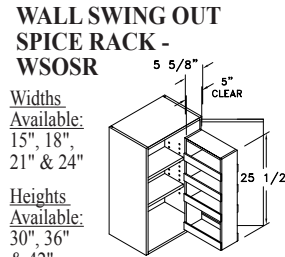

WALL SWING OUT SPICE RACK - WSOR

Widths Available:
15", 18",
21" & 24"

Heights Available:
30", 36"
& 42"