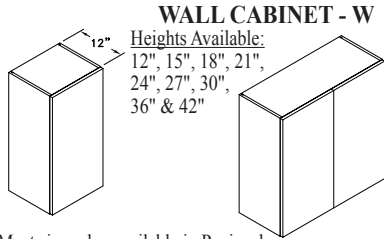

Wall Cabinets W3036

Code Width Height

- •Standard Wall cabinet depth is 12" unless otherwise specified.
- •Most 24" wide Wall cabinets are available with 1 or 2 doors. i.e. W2430-1 or W2430-2.

WALL CABINET - W
Heights Available:
12", 15", 18", 21",
24", 27", 30",
36" & 42"

Widths Available:
9", 12", 15", 18", 21"
24"-1, 24"-2, 27",
30", 33", 36", 39",
42", 45" & 48"

Most sizes also available in Peninsula.
Specify Peninsula Wall Cabinet - PWC.