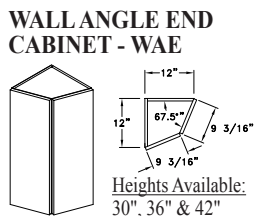

WALL ANGLE END CABINET - WAE

Heights Available:
30", 36" & 42"