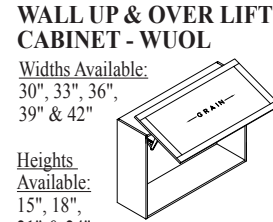

WALL UP & OVER LIFT CABINET - WUOL

Widths Available:
30", 33", 36",
39" & 42"

Heights Available:
15", 18",
21" & 24"