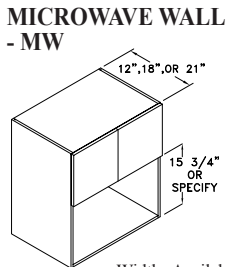

MICROWAVE WALL - MW

Widths Available:
24"-2, 27" & 30"

Heights Available:
30", 36" & 42"