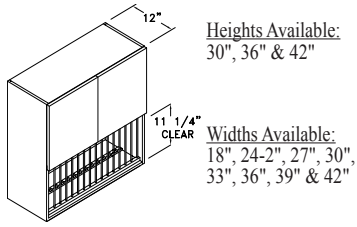

Wall Cabinets W3036

Code Width Height

•Standard Wall cabinet depth is 12" unless otherwise specified.
•Most 24" wide Wall cabinets are available with 1 or 2 doors. i.e. W2430-1 or W2430-2.

PLATE RACK WALL CABINET - PRW