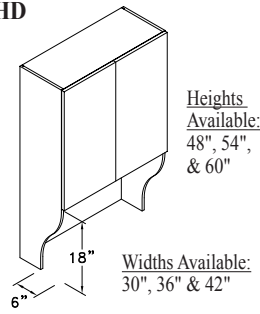

## WALL LOWER DISPLAY - WLD

Heights Available:  
30", 36" & 42"

Widths Available:  
24-2", 27", 30",  
33" & 36"

## WALL UPPER DISPLAY - WUD

Heights Available:  
30", 36" & 42"

Widths Available:  
24-2", 27", 30",  
33" & 36"

# Wall Cabinets W3036

Code Width Height

•Standard Wall cabinet depth is 12" unless otherwise specified.  
 •Most 24" wide Wall cabinets are available with 1 or 2 doors. i.e. W2430-1 or W2430-2.

**PLATE RACK WALL CABINET - PRW**

**PLATE RACK DISPLAY - PRD**

**WALL HUTCH DECORATIVE - WHD**

**WALL OPEN DISPLAY - WOD**