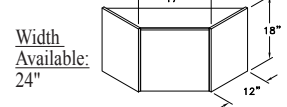

APPLIANCE GARAGE DIAGONAL W/ DOOR - AGDD

Width Available:
24"