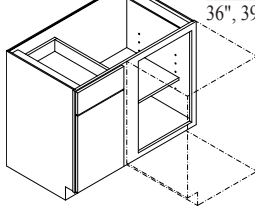

BLIND CORNER BASE - XCB