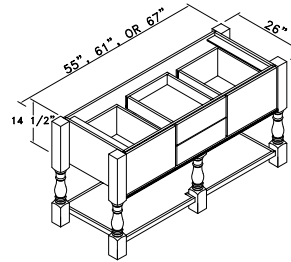

**BASE WINE RACK A - BWRA**

Widths Available:  
12", 15",  
18", 21",  
24", 27"  
& 30"

**BASE WINE RACK C - BWRC**

**APOTHECARY BASE - BAPOTH**

Width Available:  
9"

**APOTHECARY BASE W/ DRW. FRONTS - BAPTH**

**KITCHEN DESK 3 DRAWER - KD3D**

Widths Available:  
12", 15",  
18", 21"  
& 24"

**KITCHEN DESK FILE DRAWER STYLE A - KD1FDA**

Widths Available:  
18", 21" & 24"

**KITCHEN DESK FILE DRAWER STYLE B - KD1FDB**

Widths Available:  
18", 21" & 24"

**ISLAND TABLE STYLE A - ISLA**

**ISLAND STYLE C - ISLC**

**ISLAND SPICE DISPLAY - ISDB**  
**ISLAND PLATE DISPLAY - IPDB**

**ISLAND SUB-ASSEMBLY W/ TURNED POSTS - ISUBT**