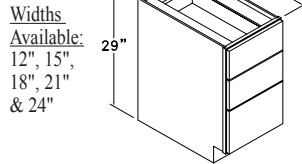

KITCHEN DESK 3 DRAWER - KD3D