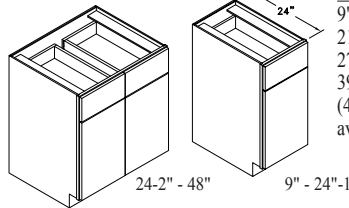

# Base Cabinets

**B30**  
Code Width

- Standard Base cabinet depth is 24". Standard Base cabinet height is 34 1/2".
- Most 24" wide Base cabinets are available with 1 or 2 doors. i.e. B24-1 or B24-2.
- 24"-2 and 27" Base cabinets have 2 doors and 1 drawer.

## BASE CABINET - B

Widths Available:  
9", 12", 15", 18",  
21", 24-1", 24-2",  
27", 30", 33", 36",  
39", 42", 45" & \*48"  
(48" wide Bases also  
available w/ 4 doors.)

Peninsula Base Cabinet also available - Specify PBC.

## BASE FULL WIDTH DRAWER - BFWD

Widths Available:  
30", 33",  
36", 39"  
& 42"