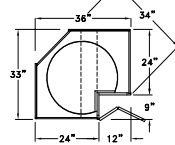

**SINK FRONT CORNER - SFC**

**3 DRAWER CORNER BASE - CB3D**

Widths Available:  
36" & 39"

**ASYMMETRICAL CORNER BASE - CBA**

**DIAGONAL BASE - DB**

**ASYMMETRICAL CORNER BASE LAZY SUSAN - CBL SA**

**DIAGONAL BASE LAZY SUSAN - DBLS**