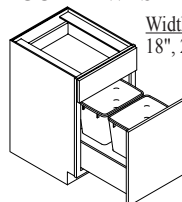

BASE ROLL-OUT DOUBLE WASTE - BRDW