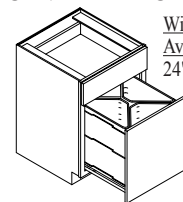

BASE RECYCLING CENTER - BRC