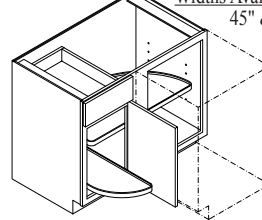

BLIND CORNER SWING SHELF POLY - XCSSP