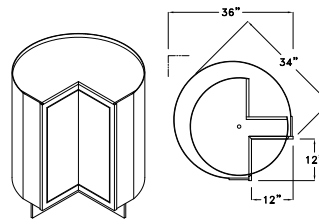

CORNER BASE BARREL LS W/ REVOLVING DOOR - CBBLSRD