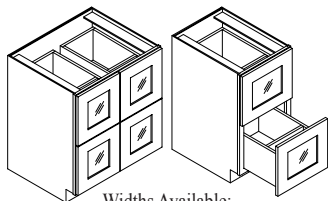

BASE DRY GOODS - BDG