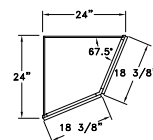

Base Cabinets

B30
Code Width

- •Standard Base cabinet depth is 24". Standard Base cabinet height is 34 1/2".
- •Most 24" wide Base cabinets are available with 1 or 2 doors. i.e. B24-1 or B24-2.
- •24"-2 and 27" Base cabinets have 2 doors and 1 drawer.

CORNER BASE - CB

CORNER BASE BARREL - CBB

CORNER BASE BARREL LS W/ REVOLVING DOOR - CBBLSRD

CORNER RECYCLING CENTER - CRC

CORNER BASE LAZY SUSAN - CBL S

CORNER BASE BARREL LAZY SUSAN - CBBLS

SINK FRONT CORNER - SFC

3 DRAWER CORNER BASE - CB3D

Widths Available:
36" & 39"

ASYMMETRICAL CORNER BASE - CBA

DIAGONAL BASE - DB

ASYMMETRICAL CORNER BASE LAZY SUSAN - CBL SA

DIAGONAL BASE LAZY SUSAN - DBLS

*BASE OPEN CABINET - BOC

Also available in 12" depth. Specify BOC12

Widths Available:
15", 18", 21", 24", 27", 30", 33" & 36"

*BASE OPEN CABINET W/ DRW - BOCD

Widths Available:
15", 18", 21", 24", 27", 30", 33" & 36"

BASE DISPLAY BOX - BDB

*Optional decorative valances may be specified if desired.

BASE DIAGONAL END CABINETS - BDE

BASE ANGLE END - BAE

BAE24

BASE RADIUS END CABINETS - BRE