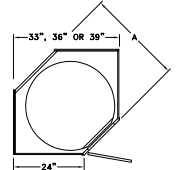

**SINK FRONT CORNER - SFC**

**3 DRAWER CORNER BASE - CB3D**

Widths Available:  
36" & 39"

**ASYMMETRICAL CORNER BASE - CBA**

**DIAGONAL BASE - DB**

**ASYMMETRICAL CORNER BASE LAZY SUSAN - CBL SA**

**DIAGONAL BASE LAZY SUSAN - DBLS**