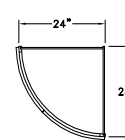

Scroll Arch-SA

Traditional-T

BDE2424

BDE1224B

**BASE ANGLE END - BAE**

BAE24

**BASE RADIUS END CABINETS - BRE**

BRE2424