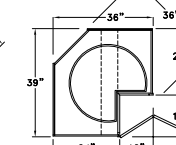

**SINK FRONT CORNER - SFC**

**3 DRAWER CORNER BASE - CB3D**

Widths Available:  
36" & 39"

**ASYMMETRICAL CORNER BASE - CBA**

**DIAGONAL BASE - DB**

**ASYMMETRICAL CORNER BASE LAZY SUSAN - CBL SA**

**DIAGONAL BASE LAZY SUSAN - DBLS**