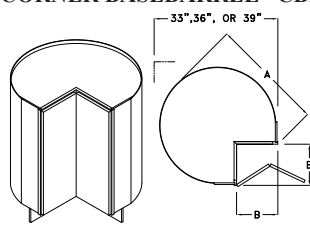

CORNER BASE BARREL - CBB