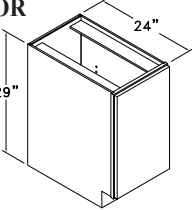

**BASE WINE RACK A - BWRA**

Widths Available:  
12", 15",  
18", 21",  
24", 27"  
& 30"

**BASE WINE RACK C - BWRC**

**APOTHECARY BASE - BAPOTH**

Width Available:  
9"

**APOTHECARY BASE W/ DRW. FRONTS - BAPTH**

**KITCHEN DESK BASE CABINET - KDBC**

Widths Available:  
12", 15",  
18", 21",  
24-1", 24-2",  
27", 30",  
33" & 36"

**KITCHEN DESK FULL HEIGHT DOOR - KDFHD**

Widths Available:  
12", 15", 18", 21",  
24-1", 24-2", 27",  
30", 33" & 36"