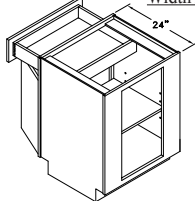

PENINSULA BLIND STARTER - PXS