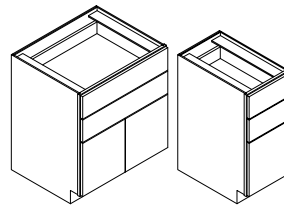

TWO DRAWER BASE - 2DB