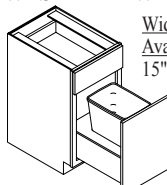

BASE ROLL-OUT WASTE - BRW