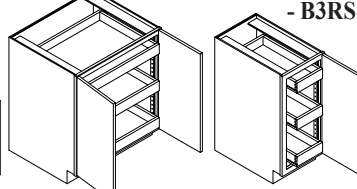

## BASE MULTI STORAGE UNIT - BMSU

Width Available:  
36"

## BASE W/ 1 ROLL-OUT SHELF & 1 ADJUSTABLE SHELF - B1RS

Widths Available: 15", 18", 21",  
24-1", 24-2", 27", 30", 33" & 36"

## BASE ROLL-OUT SHELVES - B2RS

Widths Available: 15", 18", 21",  
24-1", 24-2", 27", 30", 33" & 36"

## BASE FULL HEIGHT DOOR W/ 3 ROLL-OUT SHELVES - B3RS

Widths Available: 15", 18", 21",  
24-1", 24-2", 27", 30", 33" & 36"