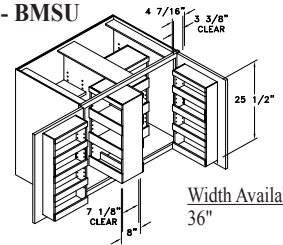

BASE MULTI STORAGE UNIT - BMSU