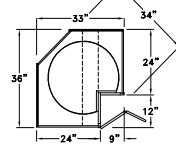

**SINK FRONT CORNER - SFC**

**3 DRAWER CORNER BASE - CB3D**

Widths Available:  
36" & 39"

**ASYMMETRICAL CORNER BASE - CBA**

**DIAGONAL BASE - DB**

**ASYMMETRICAL CORNER BASE LAZY SUSAN - CBL SA**

**DIAGONAL BASE LAZY SUSAN - DBLS**