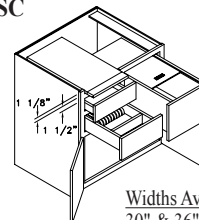

BASE SANDWICH CENTER - BSC