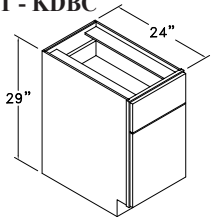

# Base Cabinets

**B30**  
Code Width

- Standard Base cabinet depth is 24". Standard Base cabinet height is 34 1/2".
- Most 24" wide Base cabinets are available with 1 or 2 doors. i.e. B24-1 or B24-2.
- 24"-2 and 27" Base cabinets have 2 doors and 1 drawer.

**BASE WINE RACK A - BWRA**

Widths Available:  
12", 15",  
18", 21",  
24", 27"  
& 30"

**BASE WINE RACK C - BWRC**

**APOTHECARY BASE - BAPOTH**

Width Available:  
9"

**APOTHECARY BASE W/ DRW. FRONTS - BAPTH**

**KITCHEN DESK BASE CABINET - KDBC**

Widths Available:  
12", 15",  
18", 21",  
24-1", 24-2",  
27", 30",  
33" & 36"

**KITCHEN DESK FULL HEIGHT DOOR - KDFHD**

Widths Available:  
12", 15", 18", 21",  
24-1", 24-2", 27",  
30", 33" & 36"