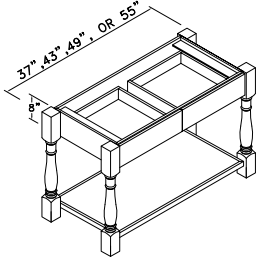

**BASE WINE RACK A - BWRA**

Widths Available:  
12", 15",  
18", 21",  
24", 27"  
& 30"

**BASE WINE RACK C - BWRC**

**APOTHECARY BASE - BAPOTH**

Width Available:  
9"

**APOTHECARY BASE W/ DRW. FRONTS - BAPTH**

**KITCHEN DESK 3 DRAWER - KD3D**

Widths Available:  
12", 15",  
18", 21"  
& 24"

**KITCHEN DESK FILE DRAWER STYLE A - KD1FDA**

Widths Available:  
18", 21" & 24"

**KITCHEN DESK FILE DRAWER STYLE B - KD1FDB**

Widths Available:  
18", 21" & 24"

**ISLAND TABLE STYLE A - ISLA**

**ISLAND STYLE C - ISLC**

**ISLAND SPICE DISPLAY - ISDB**  
**ISLAND PLATE DISPLAY - IPDB**

**ISLAND SUB-ASSEMBLY W/ TURNED POSTS - ISUBT**