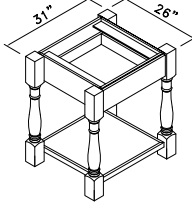

**BASE WINE RACK A - BWRA**

Widths Available:  
12", 15",  
18", 21",  
24", 27"  
& 30"

**BASE WINE RACK C - BWRC**

**APOTHECARY BASE - BAPOTH**

Width Available:  
9"

**APOTHECARY BASE W/ DRW. FRONTS - BAPTH**

**KITCHEN DESK 3 DRAWER - KD3D**

Widths Available:  
12", 15",  
18", 21"  
& 24"

**KITCHEN DESK FILE DRAWER STYLE A - KD1FDA**

Widths Available:  
18", 21" & 24"

**KITCHEN DESK FILE DRAWER STYLE B - KD1FDB**

Widths Available:  
18", 21" & 24"

**ISLAND TABLE STYLE A - ISLA**

**ISLAND STYLE C - ISLC**

**ISLAND SPICE DISPLAY - ISDB**  
**ISLAND PLATE DISPLAY - IPDB**

**ISLAND SUB-ASSEMBLY W/ TURNED POSTS - ISUBT**