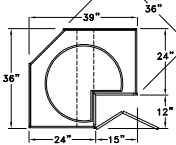

**SINK FRONT CORNER - SFC**

**3 DRAWER CORNER BASE - CB3D**

Widths Available:  
36" & 39"

**ASYMMETRICAL CORNER BASE - CBA**

**DIAGONAL BASE - DB**

**ASYMMETRICAL CORNER BASE LAZY SUSAN - CBL SA**

**DIAGONAL BASE LAZY SUSAN - DBLS**