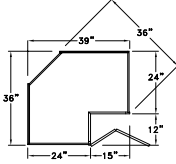

**SINK FRONT CORNER - SFC**

**3 DRAWER CORNER BASE - CB3D**

Widths Available:  
36" & 39"

**ASYMMETRICAL CORNER BASE - CBA**

**DIAGONAL BASE - DB**

**ASYMMETRICAL CORNER BASE LAZY SUSAN - CBL SA**

**DIAGONAL BASE LAZY SUSAN - DBLS**