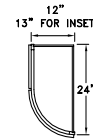

Base Cabinets

B30
Code Width

- •Standard Base cabinet depth is 24". Standard Base cabinet height is 34 1/2".
- •Most 24" wide Base cabinets are available with 1 or 2 doors. i.e. B24-1 or B24-2.
- •24"-2 and 27" Base cabinets have 2 doors and 1 drawer.

CORNER BASE - CB

CORNER BASE BARREL - CBB

CORNER BASE BARREL LS W/ REVOLVING DOOR - CBBLSRD

CORNER RECYCLING CENTER - CRC

CORNER BASE LAZY SUSAN - CBL S

CORNER BASE BARREL LAZY SUSAN - CBBLS

SINK FRONT CORNER - SFC

3 DRAWER CORNER BASE - CB3D

Widths Available:
36" & 39"

ASYMMETRICAL CORNER BASE - CBA

DIAGONAL BASE - DB

ASYMMETRICAL CORNER BASE LAZY SUSAN - CBL SA

DIAGONAL BASE LAZY SUSAN - DBLS

*BASE OPEN CABINET - BOC

Also available in 12" depth. Specify BOC12

Widths Available:
15", 18", 21", 24", 27", 30", 33" & 36"

*BASE OPEN CABINET W/ DRW - BOCD

Widths Available:
15", 18", 21", 24", 27", 30", 33" & 36"

BASE DISPLAY BOX - BDB

*Optional decorative valances may be specified if desired.

BASE DIAGONAL END CABINETS - BDE

BASE ANGLE END - BAE

BASE RADIUS END CABINETS - BRE

BRE1212