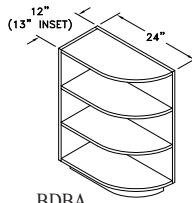

BASE DISPLAY BOX - BDB

BDBA