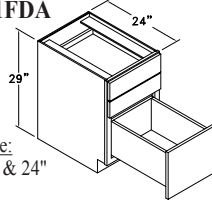

**BASE WINE RACK A - BWRA**

Widths Available:  
12", 15",  
18", 21",  
24", 27"  
& 30"

**BASE WINE RACK C - BWRC**

**APOTHECARY BASE - BAPOTH**

Width Available:  
9"

**APOTHECARY BASE W/ DRW. FRONTS - BAPTH**

**KITCHEN DESK BASE CABINET - KDBC**

Widths Available:  
12", 15",  
18", 21",  
24-1", 24-2",  
27", 30",  
33" & 36"

**KITCHEN DESK FULL HEIGHT DOOR - KDFHD**

Widths Available:  
12", 15", 18", 21",  
24-1", 24-2", 27",  
30", 33" & 36"

**KITCHEN DESK 3 DRAWER - KD3D**

Widths Available:  
12", 15",  
18", 21"  
& 24"

**KITCHEN DESK FILE DRAWER STYLE A - KD1FDA**

Widths Available:  
18", 21" & 24"

**KITCHEN DESK FILE DRAWER STYLE B - KD1FDB**

Widths Available:  
18", 21" & 24"

**ISLAND TABLE STYLE A - ISLA**

**ISLAND STYLE C - ISLC**

**ISLAND SPICE DISPLAY - ISDB**  
**ISLAND PLATE DISPLAY - IPDB**

**ISLAND SUB-ASSEMBLY W/ TURNED POSTS - ISUBT**