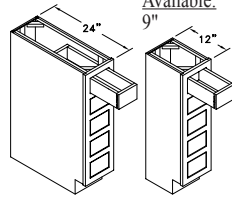

**BASE WINE RACK A - BWRA**

Widths Available:  
12", 15",  
18", 21",  
24", 27"  
& 30"

**BASE WINE RACK C - BWRC**

**APOTHECARY BASE - BAPOTH**

Width Available:  
9"

**APOTHECARY BASE W/ DRW. FRONTS - BAPTH**

**KITCHEN DESK BASE CABINET - KDBC**

Widths Available:  
12", 15",  
18", 21",  
24-1", 24-2",  
27", 30",  
33" & 36"

**KITCHEN DESK FULL HEIGHT DOOR - KDFHD**

Widths Available:  
12", 15", 18", 21",  
24-1", 24-2", 27",  
30", 33" & 36"