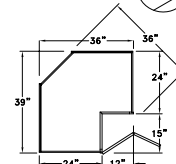

**SINK FRONT CORNER - SFC**

**3 DRAWER CORNER BASE - CB3D**

Widths Available:  
36" & 39"

**ASYMMETRICAL CORNER BASE - CBA**

**DIAGONAL BASE - DB**

**ASYMMETRICAL CORNER BASE LAZY SUSAN - CBL SA**

**DIAGONAL BASE LAZY SUSAN - DBLS**