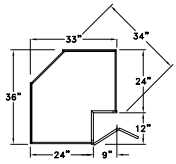

**SINK FRONT CORNER - SFC**

**3 DRAWER CORNER BASE - CB3D**

Widths Available:  
36" & 39"

**ASYMMETRICAL CORNER BASE - CBA**

**DIAGONAL BASE - DB**

**ASYMMETRICAL CORNER BASE LAZY SUSAN - CBL SA**

**DIAGONAL BASE LAZY SUSAN - DBLS**

**\*BASE OPEN CABINET - BOC**

Also available in 12" depth. Specify BOC12

Widths Available:  
15", 18", 21", 24", 27", 30", 33" & 36"

**\*BASE OPEN CABINET W/ DRW - BOCD**

Widths Available:  
15", 18", 21", 24", 27", 30", 33" & 36"