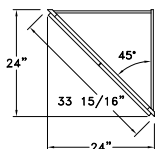

Scroll Arch-SA

Traditional-T

BDE2424

BDE1224B

**BASE ANGLE END - BAE**

BAE24

**BASE RADIUS END CABINETS - BRE**

BRE2424