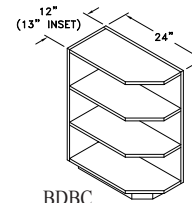

Base Cabinets

B30
Code Width

- •Standard Base cabinet depth is 24". Standard Base cabinet height is 34 1/2".
- •Most 24" wide Base cabinets are available with 1 or 2 doors. i.e. B24-1 or B24-2.
- •24"-2 and 27" Base cabinets have 2 doors and 1 drawer.

CORNER BASE - CB

CORNER BASE BARREL - CBB

CORNER BASE BARREL LS W/ REVOLVING DOOR - CBBLSRD

CORNER RECYCLING CENTER - CRC

CORNER BASE LAZY SUSAN - CBL S

CORNER BASE BARREL LAZY SUSAN - CBBLS

SINK FRONT CORNER - SFC

3 DRAWER CORNER BASE - CB3D

Widths Available:
36" & 39"

ASYMMETRICAL CORNER BASE - CBA

DIAGONAL BASE - DB

ASYMMETRICAL CORNER BASE LAZY SUSAN - CBL SA

DIAGONAL BASE LAZY SUSAN - DBLS

*BASE OPEN CABINET - BOC

Also available in 12" depth. Specify BOC12

Widths Available:
15", 18", 21", 24", 27", 30", 33" & 36"

*BASE OPEN CABINET W/ DRW - BOCD

Widths Available:
15", 18", 21", 24", 27", 30", 33" & 36"

BASE DISPLAY BOX - BDB

BDBC

*Optional decorative valances may be specified if desired.

BASE DIAGONAL END CABINETS - BDE

BASE ANGLE END - BAE

BASE RADIUS END CABINETS - BRE