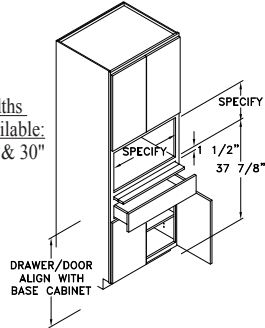

TC308412

Code Width Height Depth

- Standard Tall cabinet depth is 12" or 24". Please specify.
- Standard Tall cabinet height is 84", 90", 93" or 96".
- Most 24" wide Tall cabinets are available with 1 or 2 doors.

Widths Available:
24", 27",
30", 33"
& 39"

OVEN MICROWAVE - TOVMA

Widths Available:
24", 27",
30" & 33"

OVEN MICROWAVE - TOVMB

Widths Available:
24", 27",
30" & 33"

TALL MICROWAVE COOKING CENTER - TMCC

Widths Available:
27" & 30"

TALL OVEN W/ WARMING DRAWER - TOWDA

Widths Available:
24", 27",
30" & 33"

TALL OVEN W/ WARMING DRAWER - TOWDB

Widths Available:
24", 27",
30" & 33"

TALL REFRIGERATOR CABINET - TREF

Widths Available:
33", 36"
& 39"

*TALL OPEN DISPLAY CABINET - TOD

Widths Available:
15", 18"
24", 30"
& 36"

*TALL DISPLAY CABINET - TDC

Widths Available:
15", 18"
24-2", 30"
& 36"

*TALL DISPLAY CABINET W/ DRAWERS - TDD

Widths Available:
30" & 36"