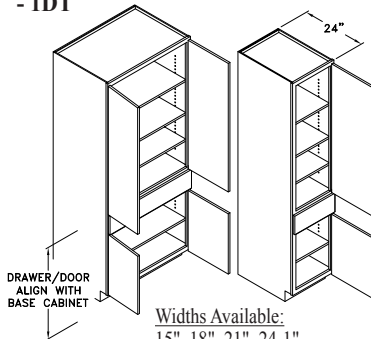

Tall Cabinets

TC308412

Code Width Height Depth

- Standard Tall cabinet depth is 12" or 24". Please specify.
- Standard Tall cabinet height is 84", 90", 93" or 96".
- Most 24" wide Tall cabinets are available with 1 or 2 doors.

Widths Available:
24-2", 30" & 36"

TALL MULTI-STORAGE - TMS

Widths Available:
18" & 36"

TALL ROLL-OUT PANTRY - TROP

Widths Available:
12", 15",
18" & 21"

TALL ROLL-OUT SHELVES - TRS

Widths Available:
15", 18",
21", 24-1",
24-2", 27",
30" & 36"

TALL CABINET 1 DRAWER - 1DT

Widths Available:
15", 18", 21", 24-1",
24-2", 30" & 36"

TALL CABINET 3 DRWS. - 3DT

Widths Available:
15", 18", 21", 24-1",
24-2", 30" & 36"

TALL PANTRY CABINET - TPC

Widths Available:
18", 21", 24-1",
24-2", 30" & 36"

TALL CABINET W/ FULL HEIGHT DOORS - TFH

Widths Available:
15", 18", 21", 24-1",
24-2", 27", 30" & 36"

TALL DISPLAY BOX - TDB

TDBA

TDBB

TDBC

TDBD

Tall Cabinets