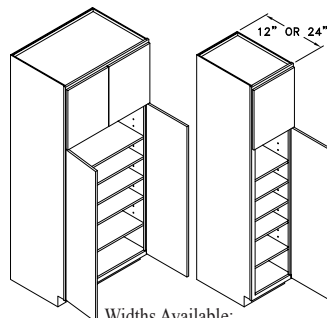

Tall Cabinets

TC308412

Code Width Height Depth

- Standard Tall cabinet depth is 12" or 24". Please specify.
- Standard Tall cabinet height is 84", 90", 93" or 96".
- Most 24" wide Tall cabinets are available with 1 or 2 doors.

TALL CABINET - T

Widths Available:
12", 15", 18", 21", 24-1",
24-2", 27", 30", 33" & 36"

UTILITY TALL CABINET - U

Widths Available:
15", 18", 21", 24-1",
24-2", 27", 30", 33" & 36"

PARTITIONED TALL CABINET - P

Widths Available:
24-2", 30" & 36"

TALL MULTI-STORAGE - TMS

Widths Available:
18" & 36"

TALL ROLL-OUT PANTRY - TROP

Widths Available:
12", 15",
18" & 21"

TALL ROLL-OUT SHELVES - TRS

Widths Available:
15", 18",
21", 24-1",
24-2", 27",
30" & 36"

TALL CABINET 1 DRAWER - 1DT

Widths Available:
15", 18", 21", 24-1",
24-2", 30" & 36"

TALL CABINET 3 DRWS. - 3DT

Widths Available:
15", 18", 21", 24-1",
24-2", 30" & 36"

TALL PANTRY CABINET - TPC

Widths Available:
18", 21", 24-1",
24-2", 30" & 36"