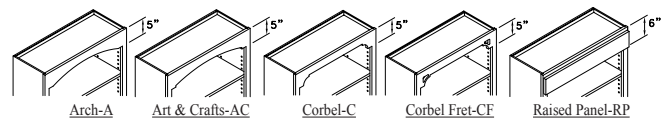

TALL ANGLE END - TAE

Width Available:
24"

Tall Accessories

ROLL-OUT SHELF - ROS

TRAY PARTITIONS - TP

TALL PANTRY RACK - TPR (loose)

*Optional decorative valances may be specified if desired.