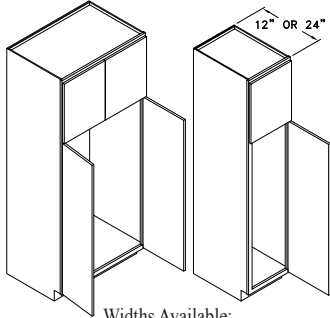

Tall Cabinets

TC308412

Code Width Height Depth

- Standard Tall cabinet depth is 12" or 24". Please specify.
- Standard Tall cabinet height is 84", 90", 93" or 96".
- Most 24" wide Tall cabinets are available with 1 or 2 doors.

TALL CABINET - T

Widths Available:
12", 15", 18", 21", 24-1",
24-2", 27", 30", 33" & 36"

UTILITY TALL CABINET - U

Widths Available:
15", 18", 21", 24-1",
24-2", 27", 30", 33" & 36"

PARTITIONED TALL CABINET - P

Widths Available:
24-2", 30" & 36"

TALL MULTI-STORAGE - TMS

Widths Available:
18" & 36"

TALL ROLL-OUT PANTRY - TROP

Widths Available:
12", 15",
18" & 21"

TALL ROLL-OUT SHELVES - TRS

Widths Available:
15", 18",
21", 24-1",
24-2", 27",
30" & 36"

TALL CABINET 1 DRAWER - 1DT

Widths Available:
15", 18", 21", 24-1",
24-2", 30" & 36"

TALL CABINET 3 DRWS. - 3DT

Widths Available:
15", 18", 21", 24-1",
24-2", 30" & 36"

TALL PANTRY CABINET - TPC

Widths Available:
18", 21", 24-1",
24-2", 30" & 36"