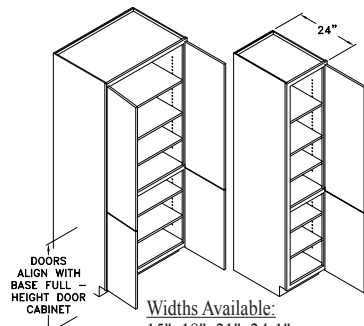

Widths Available:
24-2", 30" & 36"

TALL MULTI-STORAGE - TMS

Widths Available:
18" & 36"

TALL ROLL-OUT PANTRY - TROP

Widths Available:
12", 15",
18" & 21"

TALL ROLL-OUT SHELVES - TRS

Widths Available:
15", 18",
21", 24-1",
24-2", 27",
30" & 36"

TALL CABINET 1 DRAWER - 1DT

Widths Available:
15", 18", 21", 24-1",
24-2", 30" & 36"

TALL CABINET 3 DRWS. - 3DT

Widths Available:
15", 18", 21", 24-1",
24-2", 30" & 36"

TALL PANTRY CABINET - TPC

Widths Available:
18", 21", 24-1",
24-2", 30" & 36"

TALL CABINET W/ FULL HEIGHT DOORS - TFH

Widths Available:
15", 18", 21", 24-1",
24-2", 27", 30" & 36"

TALL DISPLAY BOX - TDB

TDBA

TDBB

TDBC

TDBD

Tall Cabinets

TC308412

Code Width Height Depth

- Standard Tall cabinet depth is 12" or 24". Please specify.
- Standard Tall cabinet height is 84", 90", 93" or 96".
- Most 24" wide Tall cabinets are available with 1 or 2 doors.