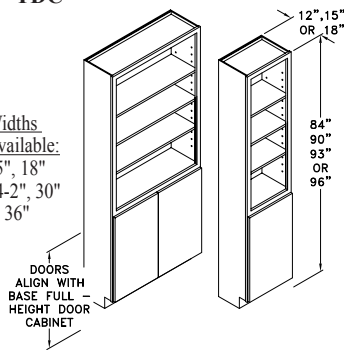

TC308412

Code Width Height Depth

- Standard Tall cabinet depth is 12" or 24". Please specify.
- Standard Tall cabinet height is 84", 90", 93" or 96".
- Most 24" wide Tall cabinets are available with 1 or 2 doors.

TALL OVEN W/ WARMING DRAWER - TOWDA

Widths Available:
24", 27",
30" & 33"

TALL OVEN W/ WARMING DRAWER - TOWDB

Widths Available:
24", 27",
30" & 33"

TALL REFRIGERATOR CABINET - TREF

Widths Available:
33", 36"
& 39"

*TALL OPEN DISPLAY CABINET - TOD

Widths Available:
15", 18"
24", 30"
& 36"

*TALL DISPLAY CABINET - TDC

Widths Available:
15", 18"
24-2", 30"
& 36"

*TALL DISPLAY CABINET W/ DRAWERS - TDD

Widths Available:
30" & 36"

TALL ANGLE END - TAE

Width Available:
24"

Tall Accessories

ROLL-OUT SHELF - ROS

TRAY PARTITIONS - TP

TALL PANTRY RACK - TPR (loose)

*Optional decorative valances may be specified if desired.