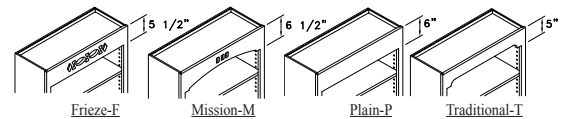

TALL ANGLE END - TAE

Width Available:
24"

Tall Accessories

ROLL-OUT SHELF - ROS

TRAY PARTITIONS - TP

TALL PANTRY RACK - TPR (loose)

*Optional decorative valances may be specified if desired.