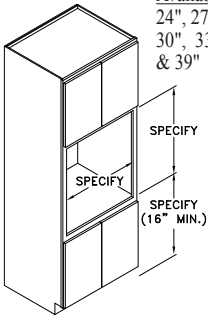

Tall Cabinets

TC308412

Code Width Height Depth

- •Standard Tall cabinet depth is 12" or 24". Please specify.
- •Standard Tall cabinet height is 84", 90", 93" or 96".
- •Most 24" wide Tall cabinets are available with 1 or 2 doors.

TALL OVEN - TOV

Widths Available:
24", 27",
30", 33"
& 39"