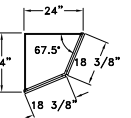

TALL OVEN W/ WARMING DRAWER - TOWDA

Widths Available:
24", 27",
30" & 33"

TALL OVEN W/ WARMING DRAWER - TOWDB

Widths Available:
24", 27",
30" & 33"

TALL REFRIGERATOR CABINET - TREF

Widths Available:
33", 36"
& 39"

*TALL OPEN DISPLAY CABINET - TOD

Widths Available:
15", 18"
24", 30"
& 36"

*TALL DISPLAY CABINET - TDC

Widths Available:
15", 18"
24-2", 30"
& 36"

*TALL DISPLAY CABINET W/ DRAWERS - TDD

Widths Available:
30" & 36"

TALL ANGLE END - TAE

Width Available:
24"

Tall Accessories

ROLL-OUT SHELF - ROS

TRAY PARTITIONS - TP

TALL PANTRY RACK - TPR (loose)

*Optional decorative valances may be specified if desired.