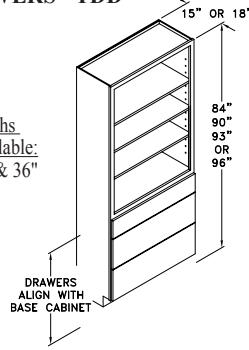

TC308412

Code Width Height Depth

- Standard Tall cabinet depth is 12" or 24". Please specify.
- Standard Tall cabinet height is 84", 90", 93" or 96".
- Most 24" wide Tall cabinets are available with 1 or 2 doors.

TALL OVEN W/ WARMING DRAWER - TOWDA

Widths Available:
24", 27",
30" & 33"

TALL OVEN W/ WARMING DRAWER - TOWDB

Widths Available:
24", 27",
30" & 33"

TALL REFRIGERATOR CABINET - TREF

Widths Available:
33", 36"
& 39"

*TALL OPEN DISPLAY CABINET - TOD

Widths Available:
15", 18"
24", 30"
& 36"

*TALL DISPLAY CABINET - TDC

Widths Available:
15", 18"
24-2", 30"
& 36"

*TALL DISPLAY CABINET W/ DRAWERS - TDD

Widths Available:
30" & 36"

TALL ANGLE END - TAE

Width Available:
24"

Tall Accessories

ROLL-OUT SHELF - ROS

TRAY PARTITIONS - TP

TALL PANTRY RACK - TPR (loose)

*Optional decorative valances may be specified if desired.