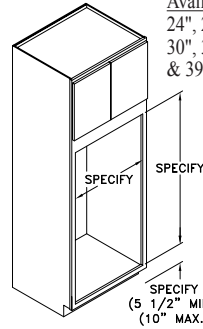

TALL CABINET W/ FULL HEIGHT DOORS - TFH

Widths Available:
15", 18", 21", 24-1",
24-2", 27", 30" & 36"

TALL DISPLAY BOX - TDB

TDBA

TDBB

TDBC

TDBD

Tall Cabinets

TC308412

Code Width Height Depth

- Standard Tall cabinet depth is 12" or 24". Please specify.
- Standard Tall cabinet height is 84", 90", 93" or 96".
- Most 24" wide Tall cabinets are available with 1 or 2 doors.

TALL OVEN - TOV

Widths Available:
24", 27",
30", 33"
& 39"

TALL OVEN DRAWER - TOVD

Widths Available:
24", 27",
30", 33"
& 39"

TALL DOUBLE OVEN - TDOVA

Widths Available:
24", 27",
30", 33"
& 39"

TALL DOUBLE OVEN - TDOVC

Widths Available:
24", 27",
30", 33"
& 39"

OVEN MICROWAVE - TOVMA

Widths Available:
24", 27",
30" & 33"

OVEN MICROWAVE - TOVMB

Widths Available:
24", 27",
30" & 33"

TALL MICROWAVE COOKING CENTER - TMCC

Widths Available:
27" & 30"