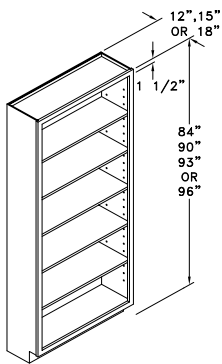

Widths Available:
24", 27",
30", 33"
& 39"

OVEN MICROWAVE - TOVMA

Widths Available:
24", 27",
30" & 33"

OVEN MICROWAVE - TOVMB

Widths Available:
24", 27",
30" & 33"

TALL MICROWAVE COOKING CENTER - TMCC

Widths Available:
27" & 30"

TALL OVEN W/ WARMING DRAWER - TOWDA

Widths Available:
24", 27",
30" & 33"

TALL OVEN W/ WARMING DRAWER - TOWDB

Widths Available:
24", 27",
30" & 33"

TALL REFRIGERATOR CABINET - TREF

Widths Available:
33", 36"
& 39"

*TALL OPEN DISPLAY CABINET - TOD

Widths Available:
15", 18"
24", 30"
& 36"

*TALL DISPLAY CABINET - TDC

Widths Available:
15", 18"
24-2", 30"
& 36"

*TALL DISPLAY CABINET W/ DRAWERS - TDD

Widths Available:
30" & 36"

TALL ANGLE END - TAE

Width Available:
24"

Tall Accessories

ROLL-OUT SHELF - ROS

TRAY PARTITIONS - TP

TALL PANTRY RACK - TPR (loose)

*Optional decorative valances may be specified if desired.