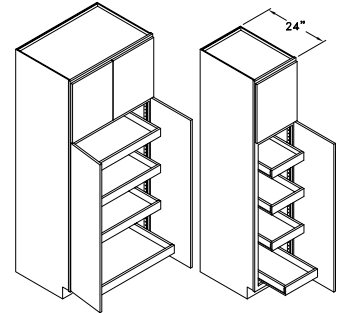

Tall Cabinets

TC308412

Code Width Height Depth

- Standard Tall cabinet depth is 12" or 24". Please specify.
- Standard Tall cabinet height is 84", 90", 93" or 96".
- Most 24" wide Tall cabinets are available with 1 or 2 doors.

Widths Available:
24-2", 30" & 36"

TALL MULTI-STORAGE - TMS

Widths Available:
18" & 36"

TALL ROLL-OUT PANTRY - TROP

Widths Available:
12", 15",
18" & 21"

TALL ROLL-OUT SHELVES - TRS

Widths Available:
15", 18",
21", 24-1",
24-2", 27",
30" & 36"

TALL CABINET 1 DRAWER - 1DT

Widths Available:
15", 18", 21", 24-1",
24-2", 30" & 36"

TALL CABINET 3 DRWS. - 3DT

Widths Available:
15", 18", 21", 24-1",
24-2", 30" & 36"

TALL PANTRY CABINET - TPC

Widths Available:
18", 21", 24-1",
24-2", 30" & 36"

TALL CABINET W/ FULL HEIGHT DOORS - TFH

Widths Available:
15", 18", 21", 24-1",
24-2", 27", 30" & 36"

TALL DISPLAY BOX - TDB

TDBA

TDBB

TDBC

TDBD

Tall Cabinets