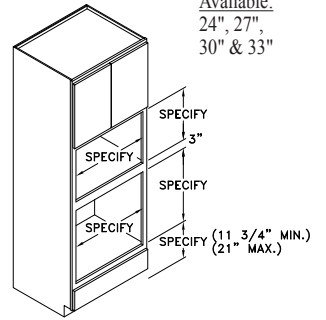

TALL CABINET W/ FULL HEIGHT DOORS - TFH

Widths Available:
15", 18", 21", 24-1",
24-2", 27", 30" & 36"

TALL DISPLAY BOX - TDB

TDBA

TDBB

TDBC

TDBD

Tall Cabinets

TC308412

Code Width Height Depth

- Standard Tall cabinet depth is 12" or 24". Please specify.
- Standard Tall cabinet height is 84", 90", 93" or 96".
- Most 24" wide Tall cabinets are available with 1 or 2 doors.

TALL OVEN - TOV

Widths Available:
24", 27",
30", 33"
& 39"

TALL OVEN DRAWER - TOVD

Widths Available:
24", 27",
30", 33"
& 39"

TALL DOUBLE OVEN - TDOVA

Widths Available:
24", 27",
30", 33"
& 39"

TALL DOUBLE OVEN - TDOVC

Widths Available:
24", 27",
30", 33"
& 39"

OVEN MICROWAVE - TOVMA

Widths Available:
24", 27",
30" & 33"

OVEN MICROWAVE - TOVMB

Widths Available:
24", 27",
30" & 33"

TALL MICROWAVE COOKING CENTER - TMCC

Widths Available:
27" & 30"