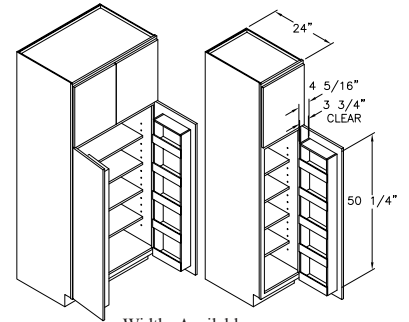

Widths Available:
24-2", 30" & 36"

TALL MULTI-STORAGE - TMS

Widths Available:
18" & 36"

TALL ROLL-OUT PANTRY - TROP

Widths Available:
12", 15",
18" & 21"

TALL ROLL-OUT SHELVES - TRS

Widths Available:
15", 18",
21", 24-1",
24-2", 27",
30" & 36"

TALL CABINET 1 DRAWER - 1DT

Widths Available:
15", 18", 21", 24-1",
24-2", 30" & 36"

TALL CABINET 3 DRWS. - 3DT

Widths Available:
15", 18", 21", 24-1",
24-2", 30" & 36"

TALL PANTRY CABINET - TPC

Widths Available:
18", 21", 24-1",
24-2", 30" & 36"

TALL CABINET W/ FULL HEIGHT DOORS - TFH

Widths Available:
15", 18", 21", 24-1",
24-2", 27", 30" & 36"

TALL DISPLAY BOX - TDB

TDBA

TDBB

TDBC

TDBD

Tall Cabinets

TC308412

Code Width Height Depth

- Standard Tall cabinet depth is 12" or 24". Please specify.
- Standard Tall cabinet height is 84", 90", 93" or 96".
- Most 24" wide Tall cabinets are available with 1 or 2 doors.