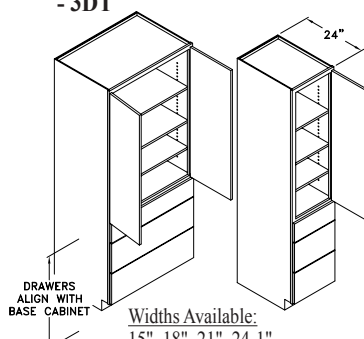

Tall Cabinets

TC308412

Code Width Height Depth

- Standard Tall cabinet depth is 12" or 24". Please specify.
- Standard Tall cabinet height is 84", 90", 93" or 96".
- Most 24" wide Tall cabinets are available with 1 or 2 doors.

Widths Available:
24-2", 30" & 36"

TALL MULTI-STORAGE - TMS

Widths Available:
18" & 36"

TALL ROLL-OUT PANTRY - TROP

Widths Available:
12", 15",
18" & 21"

TALL ROLL-OUT SHELVES - TRS

Widths Available:
15", 18",
21", 24-1",
24-2", 27",
30" & 36"

TALL CABINET 1 DRAWER - 1DT

Widths Available:
15", 18", 21", 24-1",
24-2", 30" & 36"

TALL CABINET 3 DRWS. - 3DT

Widths Available:
15", 18", 21", 24-1",
24-2", 30" & 36"

TALL PANTRY CABINET - TPC

Widths Available:
18", 21", 24-1",
24-2", 30" & 36"

TALL CABINET W/ FULL HEIGHT DOORS - TFH

Widths Available:
15", 18", 21", 24-1",
24-2", 27", 30" & 36"

TALL DISPLAY BOX - TDB

TDBA

TDBB

TDBC

TDBD

Tall Cabinets