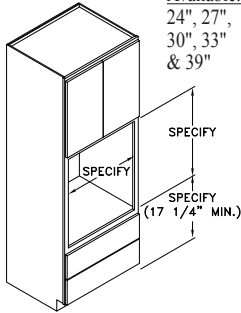

TALL CABINET W/ FULL HEIGHT DOORS - TFH

Widths Available:
15", 18", 21", 24-1",
24-2", 27", 30" & 36"

TALL DISPLAY BOX - TDB

TDBA

TDBB

TDBC

TDBD

Tall Cabinets

TC308412

Code Width Height Depth

- Standard Tall cabinet depth is 12" or 24". Please specify.
- Standard Tall cabinet height is 84", 90", 93" or 96".
- Most 24" wide Tall cabinets are available with 1 or 2 doors.

TALL OVEN - TOV

Widths Available:
24", 27",
30", 33"
& 39"

TALL OVEN DRAWER - TOVD

Widths Available:
24", 27",
30", 33"
& 39"

TALL DOUBLE OVEN - TDOVA

Widths Available:
24", 27",
30", 33"
& 39"

TALL DOUBLE OVEN - TDOVC