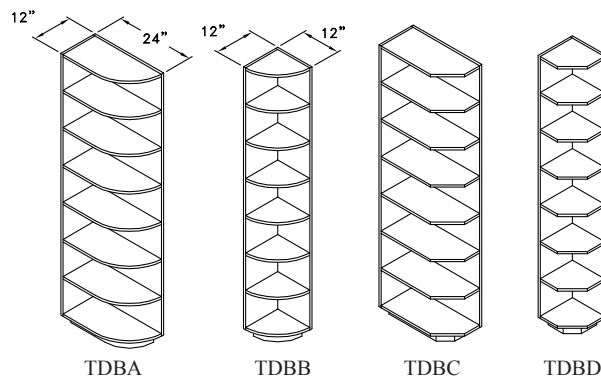

Widths Available:
24-2", 30" & 36"

TALL MULTI-STORAGE - TMS

Widths Available:
18" & 36"

TALL ROLL-OUT PANTRY - TROP

Widths Available:
12", 15",
18" & 21"

TALL ROLL-OUT SHELVES - TRS

Widths Available:
15", 18",
21", 24-1",
24-2", 27",
30" & 36"

TALL CABINET 1 DRAWER - 1DT

Widths Available:
15", 18", 21", 24-1",
24-2", 30" & 36"

TALL CABINET 3 DRWS. - 3DT

Widths Available:
15", 18", 21", 24-1",
24-2", 30" & 36"

TALL PANTRY CABINET - TPC

Widths Available:
18", 21", 24-1",
24-2", 30" & 36"

TALL CABINET W/ FULL HEIGHT DOORS - TFH

Widths Available:
15", 18", 21", 24-1",
24-2", 27", 30" & 36"

TALL DISPLAY BOX - TDB

TDBA

TDBB

TDBC

TDBD

Tall Cabinets

TC308412

Code Width Height Depth

- Standard Tall cabinet depth is 12" or 24". Please specify.
- Standard Tall cabinet height is 84", 90", 93" or 96".
- Most 24" wide Tall cabinets are available with 1 or 2 doors.