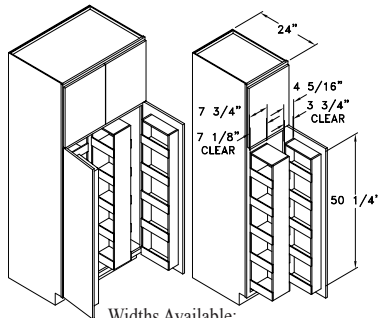

Tall Cabinets

TC308412

Code Width Height Depth

- Standard Tall cabinet depth is 12" or 24". Please specify.
- Standard Tall cabinet height is 84", 90", 93" or 96".
- Most 24" wide Tall cabinets are available with 1 or 2 doors.

TALL CABINET - T

Widths Available:
12", 15", 18", 21", 24-1",
24-2", 27", 30", 33" & 36"

UTILITY TALL CABINET - U

Widths Available:
15", 18", 21", 24-1",
24-2", 27", 30", 33" & 36"

PARTITIONED TALL CABINET - P

Widths Available:
24-2", 30" & 36"

TALL MULTI-STORAGE - TMS

Widths Available:
18" & 36"

TALL ROLL-OUT PANTRY - TROP

Widths Available:
12", 15",
18" & 21"

TALL ROLL-OUT SHELVES - TRS

Widths Available:
15", 18",
21", 24-1",
24-2", 27",
30" & 36"

TALL CABINET 1 DRAWER - 1DT

Widths Available:
15", 18", 21", 24-1",
24-2", 30" & 36"

TALL CABINET 3 DRWS. - 3DT

Widths Available:
15", 18", 21", 24-1",
24-2", 30" & 36"

TALL PANTRY CABINET - TPC

Widths Available:
18", 21", 24-1",
24-2", 30" & 36"