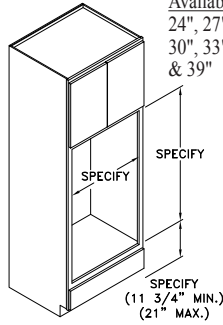

TALL CABINET W/ FULL HEIGHT DOORS - TFH

Widths Available:
15", 18", 21", 24-1",
24-2", 27", 30" & 36"

TALL DISPLAY BOX - TDB

TDBA

TDBB

TDBC

TDBD

Tall Cabinets

TC308412

Code Width Height Depth

- Standard Tall cabinet depth is 12" or 24". Please specify.
- Standard Tall cabinet height is 84", 90", 93" or 96".
- Most 24" wide Tall cabinets are available with 1 or 2 doors.

TALL OVEN - TOV

Widths Available:
24", 27",
30", 33"
& 39"

TALL OVEN DRAWER - TOVD

Widths Available:
24", 27",
30", 33"
& 39"

TALL DOUBLE OVEN - TDOVA

Widths Available:
24", 27",
30", 33"
& 39"

TALL DOUBLE OVEN - TDOVC

Widths Available:
24", 27",
30", 33"
& 39"

OVEN MICROWAVE - TOVMA

Widths Available:
24", 27",
30" & 33"

OVEN MICROWAVE - TOVMB

Widths Available:
24", 27",
30" & 33"

TALL MICROWAVE COOKING CENTER - TMCC

Widths Available:
27" & 30"