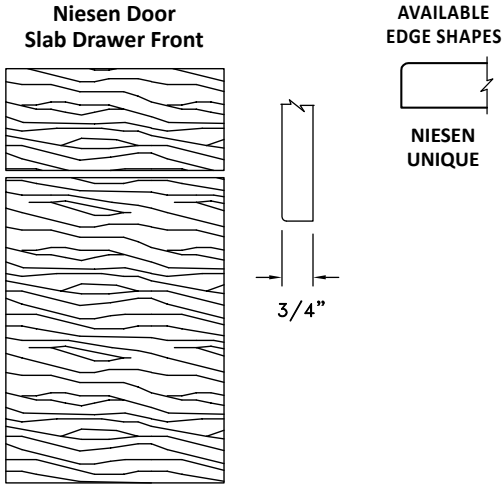

Door Styles

NIESEN (THERMOFOIL)

**REQUIRES
EXTENDED LEAD TIME**

DOOR CONSTRUCTION: 3/4" thick Thermofoil slab door with an eased edge. Finishes simulating a grain appearance have a horizontal grain on both door and drawer front.

CABINET INTERIOR: White Laminate

BACK OF DOOR: White Laminate

For alternate color back of foil door, see p. L17 block 8045.

SIZING LIMITATIONS:

Height Minimum: **3 1/2"**

Maximum: **47"**

Width Minimum: **3"**

Maximum: **31"**

If door is taller than 47" two doors are cleated together

NIESEN

FOIL/TEXTURED	EDGE BAND ON CABINET
Oyster Bay (Horizontal)	Oyster Bay Edgeband
Fisherman's Wharf (Horizontal)	Fisherman's Wharf Edgeband
Outer Banks (Horizontal)	Outer Banks Edgeband
Grand Canyon (Horizontal)	Grand Canyon Edgeband
Royal Canyon (Horizontal)	Royal Canyon Edgeband
Kona (Horizontal)	Kona Edgeband
Dark Oak Melinga (Horizontal)	Coffee Bean Edgeband
Beachwood (Horizontal)	Beachwood Edgeband
Boardwalk (Horizontal)	Boardwalk Edgeband
FOIL/MATTE	EDGE BAND ON CABINET
Dolce Vita (Horizontal)	Dolce Vita Edgeband
Copa Cabana (Horizontal)	Copa Cabana Edgeband
Majestic Walnut (Horizontal)	Brazilwood Edgeband
Amati Walnut (Horizontal)	Amati Walnut Edgeband
Coffee Bean (Horizontal)	Coffee Bean Edgeband

NIESEN ELITE

FOIL/GLOSS	EDGE BAND ON CABINET
Steel Gloss (Horizontal)	Steel Gloss Edgeband
Swiss Elm Gloss (Horizontal)	3D Aluminum Edgeband
Linear Graphite Gloss (Horizontal)	Linear Graphite Gloss Edgeband