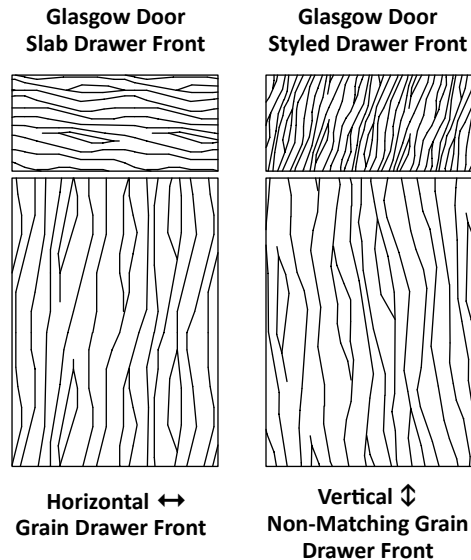

## GLASGOW (THERMOFOIL)

**REQUIRES  
EXTENDED LEAD TIME**

**DOOR CONSTRUCTION:** 3/4" thick Thermofoil slab door with an eased edge. Finishes simulating a grain appearance have vertical grain on the door and either a Slab horizontal grain drawer front or Styled non-matching vertical grain drawer front. Solid colors do not have a grain appearance.