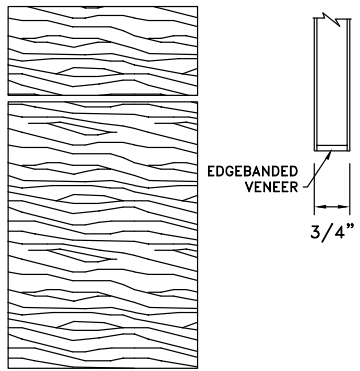

Door Styles

WEST END (SPECTRUM)

West End Door
Slab Drawer Front

**REQUIRES
EXTENDED LEAD TIME**

DOOR CONSTRUCTION: A square door of 3/4" thick MDF-Core with veneer on both faces and 3mm multi-layered veneer edgebanding. Horizontal grain on both doors and drawer fronts.

FINISH OPTIONS: West End wood veneers (Quartered Maple and Quartered Cherry) are available in any finishes offered on Maple and Cherry (refer to Finish Charts pages A4-A11)

West End Elite wood veneers (Bamboo, Zebrawood, and Wenge) are available with natural topcoat only

CABINET INTERIOR: Natural Woodgrain Laminate

BACK OF DOOR: Matching Wood Veneer

SIZING LIMITATIONS:
Height Minimum: 6"   Maximum: 72"
Width Minimum: 6"   Maximum: 30"

Doors and drawer fronts have 3mm matching wood edgebanding. Cabinets have PVC edgebanding with the exception of finished ends which have finished wood tape.

WEST END

SPECTRUM/WOOD VENEER DOOR WITH 3mm EDGEBAND
Quartered Maple (Horizontal)
Quartered Cherry (Horizontal)

WEST END ELITE

SPECTRUM/EXOTIC WOOD VENEER DOOR WITH 3mm EDGEBAND
Caramelized Narrow Staved Bamboo (Horizontal)
Reconstituted Zebrawood (Horizontal)
Reconstituted Wenge (Horizontal)