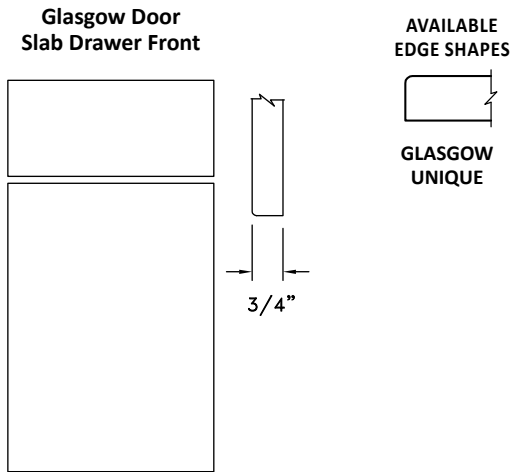

## GLASGOW (THERMOFOIL)

**REQUIRES  
EXTENDED LEAD TIME**

**DOOR CONSTRUCTION:** 3/4" thick Thermofoil slab door with an eased edge. Finishes simulating a grain appearance have vertical grain on the door and either a Slab horizontal grain drawer front or Styled non-matching vertical grain drawer front. Solid colors do not have a grain appearance.

#### SIZING LIMITATIONS:

Height Minimum: **3 1/2"**  
 Maximum: **60"**  
 Width Minimum: **3"**  
 Maximum: **31"**

*If door is taller than 60", two doors are cleated together*